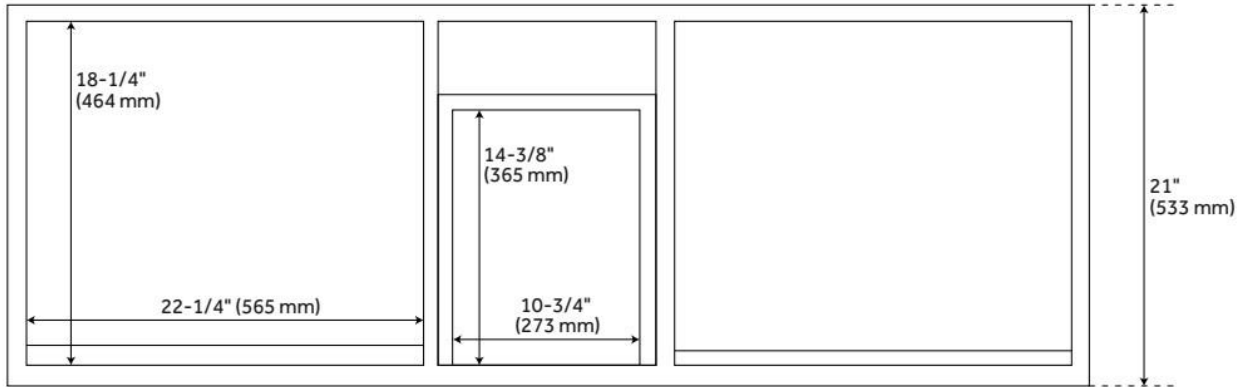

60" BIVINS TEAK DOUBLE BATHROOM VANITY FOR RECTANGULAR UNDERMOUNT SINKS - JAVA/BLACK

SKU: 951782-RUMB

Code: SH476198, SH469372, SH469371, SH458684, SH458681, SH458682, SH458677, SH458678, SH458679, SH458680, SH458675, SH458676

REVISED 8/2/2024