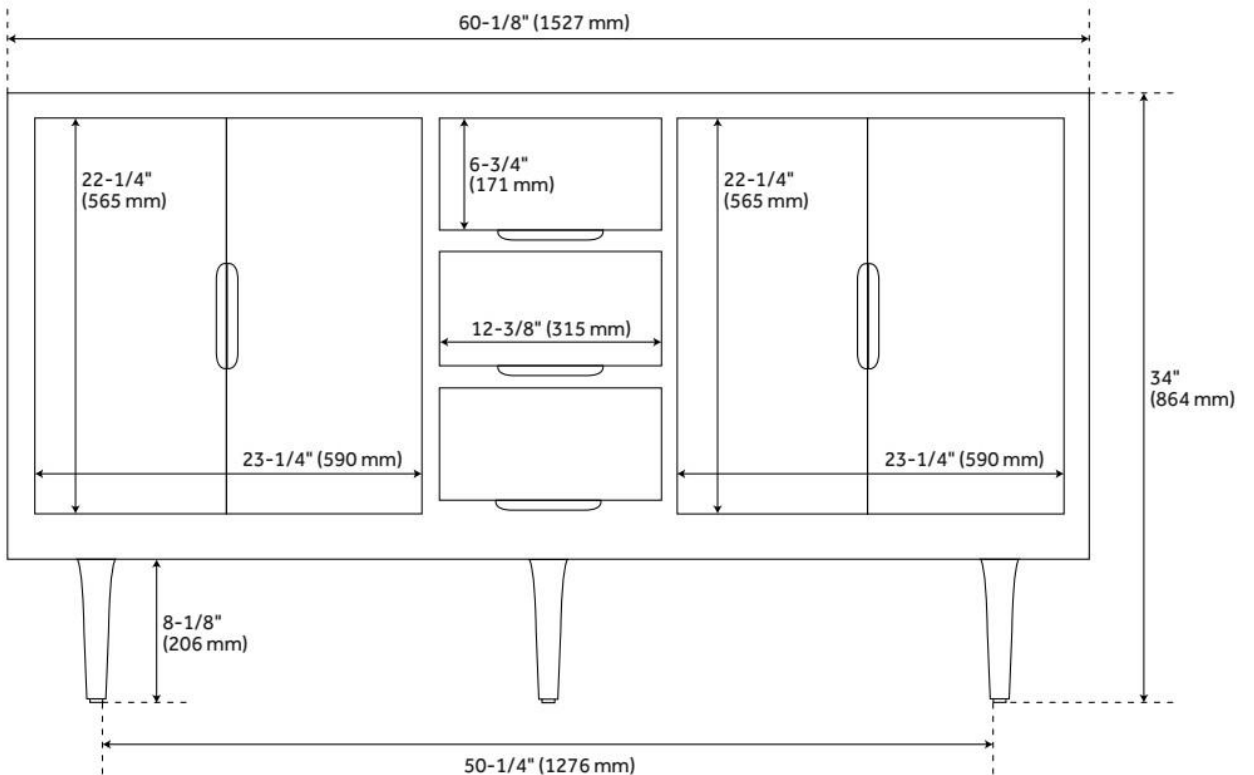

60" BIVINS TEAK DOUBLE BATHROOM VANITY FOR RECTANGULAR UNDERMOUNT SINKS - JAVA/BLACK

SKU: 951782-RUMB

Code: SH476198, SH469372, SH469371, SH458684, SH458681, SH458682, SH458677, SH458678, SH458679, SH458680, SH458675, SH458676

FEATURES

Material: Teak
Product Finish: Java/Black
Number of Doors: 4
Number of Drawers: 3
Dovetail Drawers: Yes
Built-In Adjusters: Yes

LISTED ID: 506894

ADDITIONAL FEATURES

- [Wood finish samples available.](#)

REVISED 8/2/2024

60" BIVINS TEAK DOUBLE BATHROOM VANITY FOR RECTANGULAR UNDERMOUNT SINKS - JAVA/BLACK

SKU: 951782-RUMB

Code: SH476198, SH469372, SH469371, SH458684, SH458681, SH458682, SH458677, SH458678, SH458679, SH458680, SH458675, SH458676