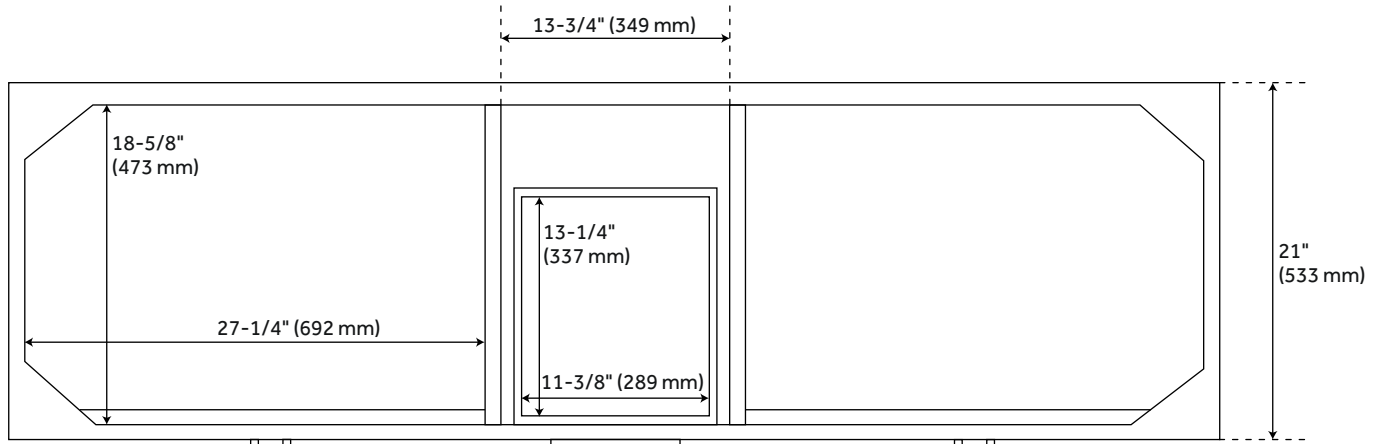

72" AYANNA MINDI DOUBLE VANITY WITH UNDERMOUNT SINKS - NATURAL MINDI

SKU: 953591-72-UM

CODES/STANDARDS

FEATURES

Installation Type: Freestanding
Features: Soft-Close Hinges
Product Finish: Natural Mindi
Material: Wood
Number of Doors: 4
Number of Drawers: 3
Width: 72"
Height: 34-1/4"
Depth: 21"
Assembly Required: No
Number of Shelves: 2
Number of Basins: 2
Sink Installation: Undermount - Oval
Faucet Included: No
Vanity Top Thickness: 3cm
Size: 72"
Adjustable Shelves: Yes
Hardware Finish: Matte Black
Built-In Adjusters: Yes
Sink Included: Optional
Vanity Top Included: Optional
Vanity Top Depth: 22"
Vanity Top Width: 73"
Mirror Included: No

Code:
REVISED 3/17/2022

72" AYANNA MINDI DOUBLE VANITY - NATURAL MINDI

SKU: 481857

All dimensions and specifications are nominal and may vary. Use actual products for accuracy in critical situations.