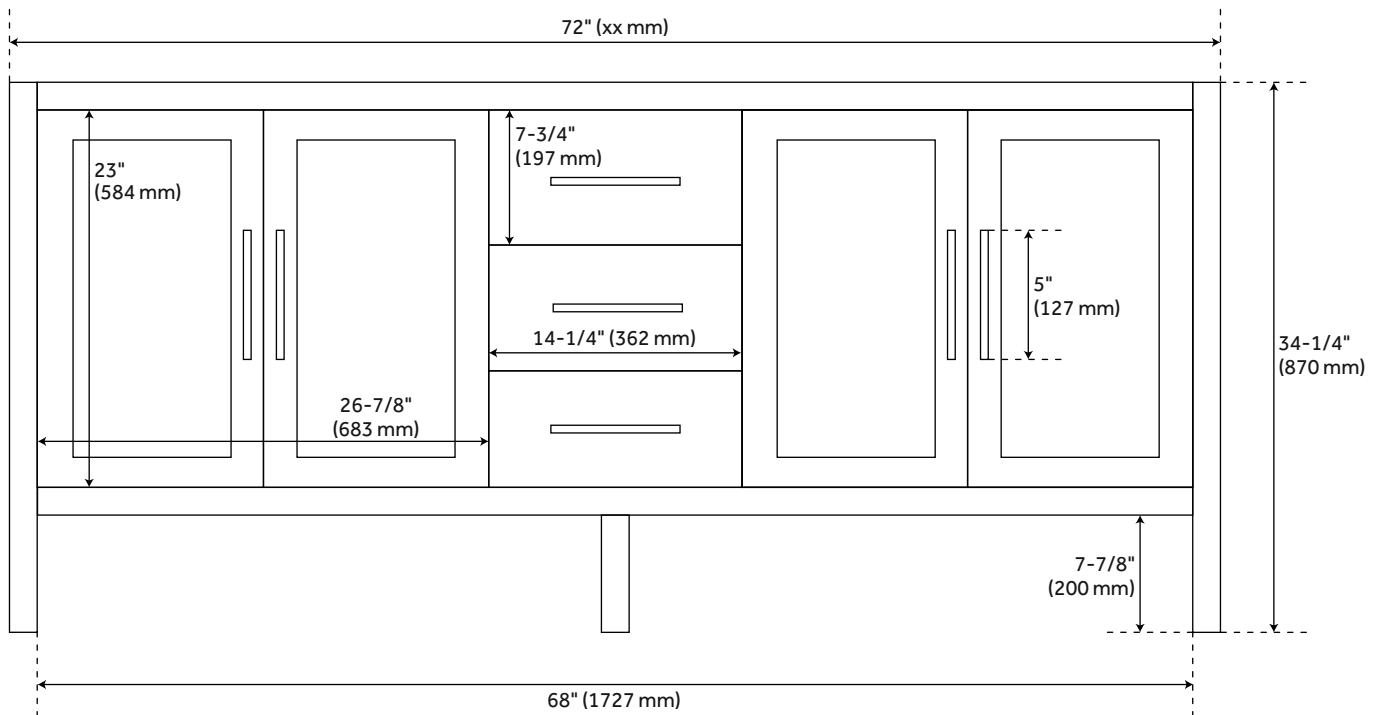

72" AYANNA MINDI DOUBLE VANITY WITH UNDERMOUNT SINKS - NATURAL MINDI

SKU: 953591-72-UM

CODES/STANDARDS

FEATURES

Installation Type: Freestanding
Features: Soft-Close Hinges
Product Finish: Natural Mindi
Material: Wood
Number of Doors: 4
Number of Drawers: 3
Width: 72"
Height: 34-1/4"
Depth: 21"
Assembly Required: No
Number of Shelves: 2
Number of Basins: 2
Sink Installation: Undermount - Oval
Faucet Included: No
Vanity Top Thickness: 3cm
Size: 72"
Adjustable Shelves: Yes
Hardware Finish: Matte Black
Built-In Adjusters: Yes
Sink Included: Optional
Vanity Top Included: Optional
Vanity Top Depth: 22"
Vanity Top Width: 73"
Mirror Included: No

Code:
REVISED 3/17/2022

72" AYANNA MINDI DOUBLE VANITY - NATURAL MINDI

SKU: 481857

All dimensions and specifications are nominal and may vary. Use actual products for accuracy in critical situations.