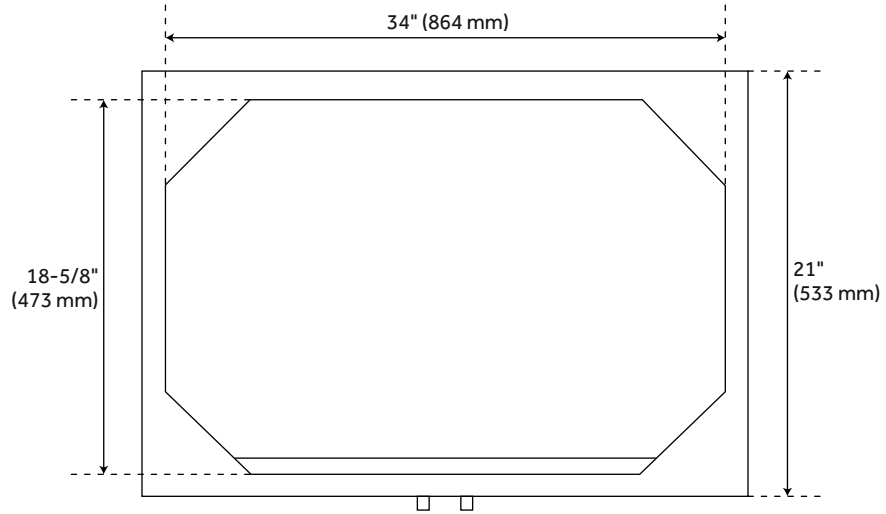

36" AYANNA MINDI VANITY WITH UNDERMOUNT SINK - NATURAL MINDI

SKU: 953591-36-UM

CODES/STANDARDS

FEATURES

Installation Type: Freestanding
Features: Soft-Close Hinges
Product Finish: Natural Mindi
Material: Wood
Number of Doors: 2
Width: 36"
Height: 34-1/4"
Depth: 21"
Assembly Required: No
Number of Shelves: 1
Number of Basins: 1
Sink Installation: Undermount - Oval
Faucet Included: No
Vanity Top Thickness: 3cm
Size: 36"
Adjustable Shelves: Yes
Hardware Finish: Matte Black
Built-In Adjusters: Yes
Sink Included: Optional
Vanity Top Included: Optional
Vanity Top Depth: 22"
Vanity Top Width: 37"
Mirror Included: No

Code:
REVISED 3/17/2022

36" AYANNA MINDI VANITY - NATURAL MINDI

SKU: 481854

All dimensions and specifications are nominal and may vary. Use actual products for accuracy in critical situations.