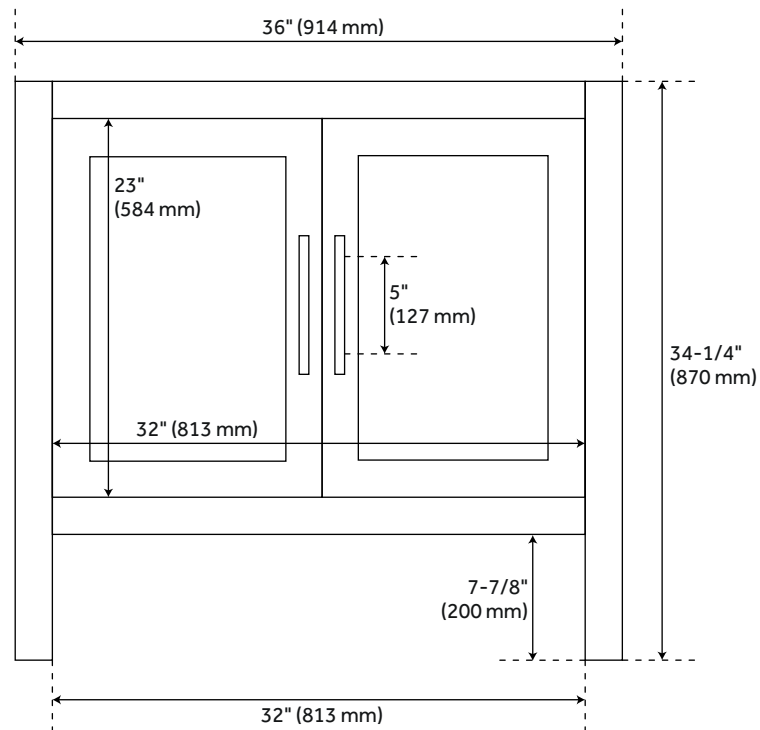

36" AYANNA MINDI VANITY WITH UNDERMOUNT SINK - NATURAL MINDI

SKU: 953591-36-UM

CODES/STANDARDS

FEATURES

Installation Type: Freestanding
Features: Soft-Close Hinges
Product Finish: Natural Mindi
Material: Wood
Number of Doors: 2
Width: 36"
Height: 34-1/4"
Depth: 21"
Assembly Required: No
Number of Shelves: 1
Number of Basins: 1
Sink Installation: Undermount - Oval
Faucet Included: No
Vanity Top Thickness: 3cm
Size: 36"
Adjustable Shelves: Yes
Hardware Finish: Matte Black
Built-In Adjusters: Yes
Sink Included: Optional
Vanity Top Included: Optional
Vanity Top Depth: 22"
Vanity Top Width: 37"
Mirror Included: No

Code:
REVISED 3/17/2022

36" AYANNA MINDI VANITY - NATURAL MINDI

SKU: 481854

All dimensions and specifications are nominal and may vary. Use actual products for accuracy in critical situations.