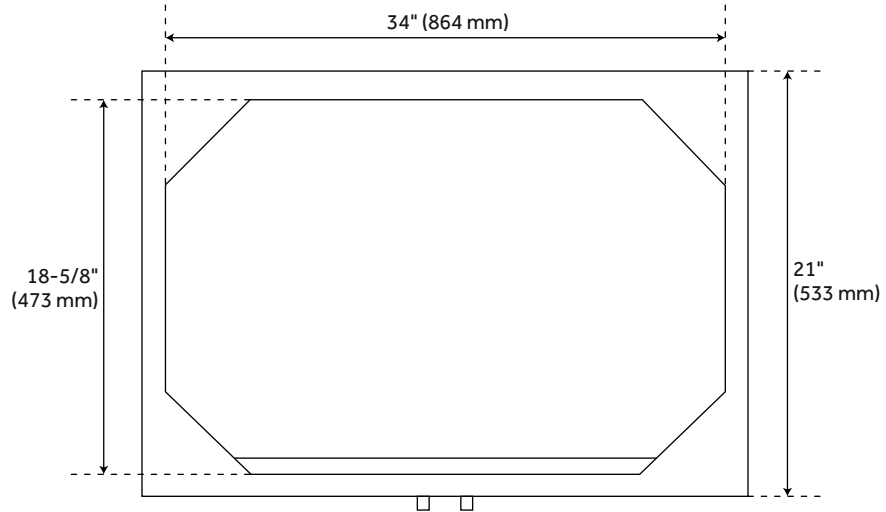

36" AYANNA MINDI VANITY WITH RECTANGULAR UNDERMOUNT SINK - NATURAL MINDI

SKU: 953591-36-RUMB

CODES/STANDARDS

FEATURES

Installation Type: Freestanding
Features: Soft-Close Hinges
Product Finish: Natural Mindi
Material: Wood
Number of Doors: 2
Width: 36"
Height: 34-1/4"
Depth: 21"
Assembly Required: No
Number of Shelves: 1
Number of Basins: 1
Sink Installation: Undermount - Rectangle
Faucet Included: No
Vanity Top Thickness: 3cm
Size: 36"
Adjustable Shelves: Yes
Hardware Finish: Matte Black
Built-In Adjusters: Yes
Sink Included: Optional
Vanity Top Included: Optional
Vanity Top Depth: 22"
Vanity Top Width: 37"
Mirror Included: No

Code:
REVISED 3/17/2022

36" AYANNA MINDI VANITY - NATURAL MINDI

SKU: 481854

All dimensions and specifications are nominal and may vary. Use actual products for accuracy in critical situations.