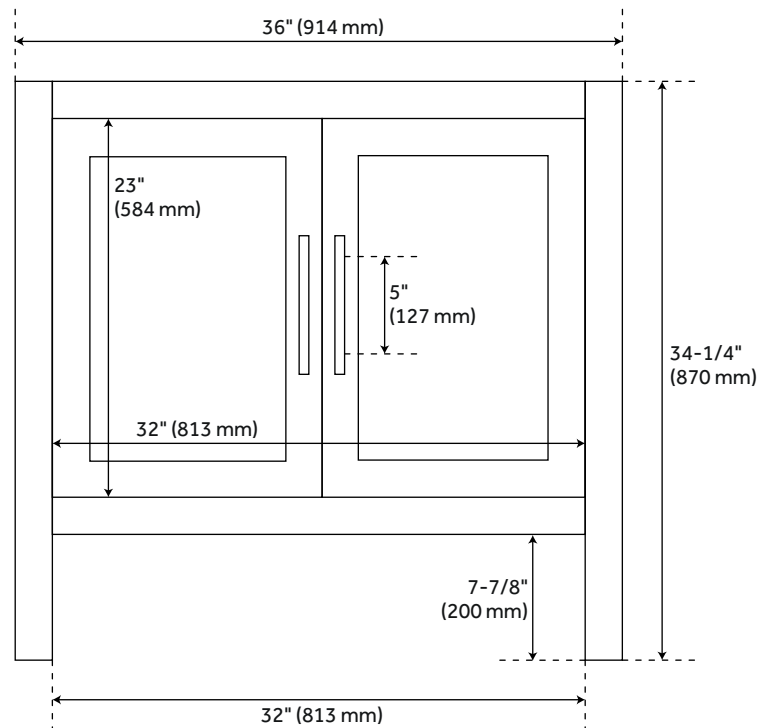

36" AYANNA MINDI VANITY WITH RECTANGULAR UNDERMOUNT SINK - NATURAL MINDI

SKU: 953591-36-RUMB

CODES/STANDARDS

FEATURES

Installation Type: Freestanding
Features: Soft-Close Hinges
Product Finish: Natural Mindi
Material: Wood
Number of Doors: 2
Width: 36"
Height: 34-1/4"
Depth: 21"
Assembly Required: No
Number of Shelves: 1
Number of Basins: 1
Sink Installation: Undermount - Rectangle
Faucet Included: No
Vanity Top Thickness: 3cm
Size: 36"
Adjustable Shelves: Yes
Hardware Finish: Matte Black
Built-In Adjusters: Yes
Sink Included: Optional
Vanity Top Included: Optional
Vanity Top Depth: 22"
Vanity Top Width: 37"
Mirror Included: No

Code:
REVISED 3/17/2022

36" AYANNA MINDI VANITY - NATURAL MINDI

SKU: 481854

All dimensions and specifications are nominal and may vary. Use actual products for accuracy in critical situations.