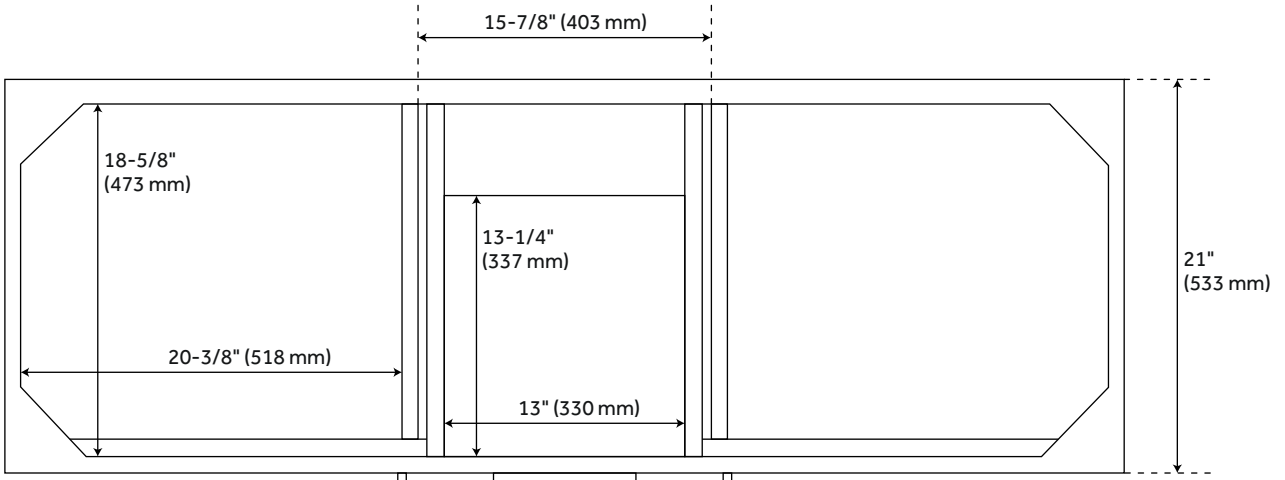

60" AYANNA MINDI DOUBLE VANITY - NATURAL MINDI

SKU: 481856

All dimensions and specifications are nominal and may vary. Use actual products for accuracy in critical situations.