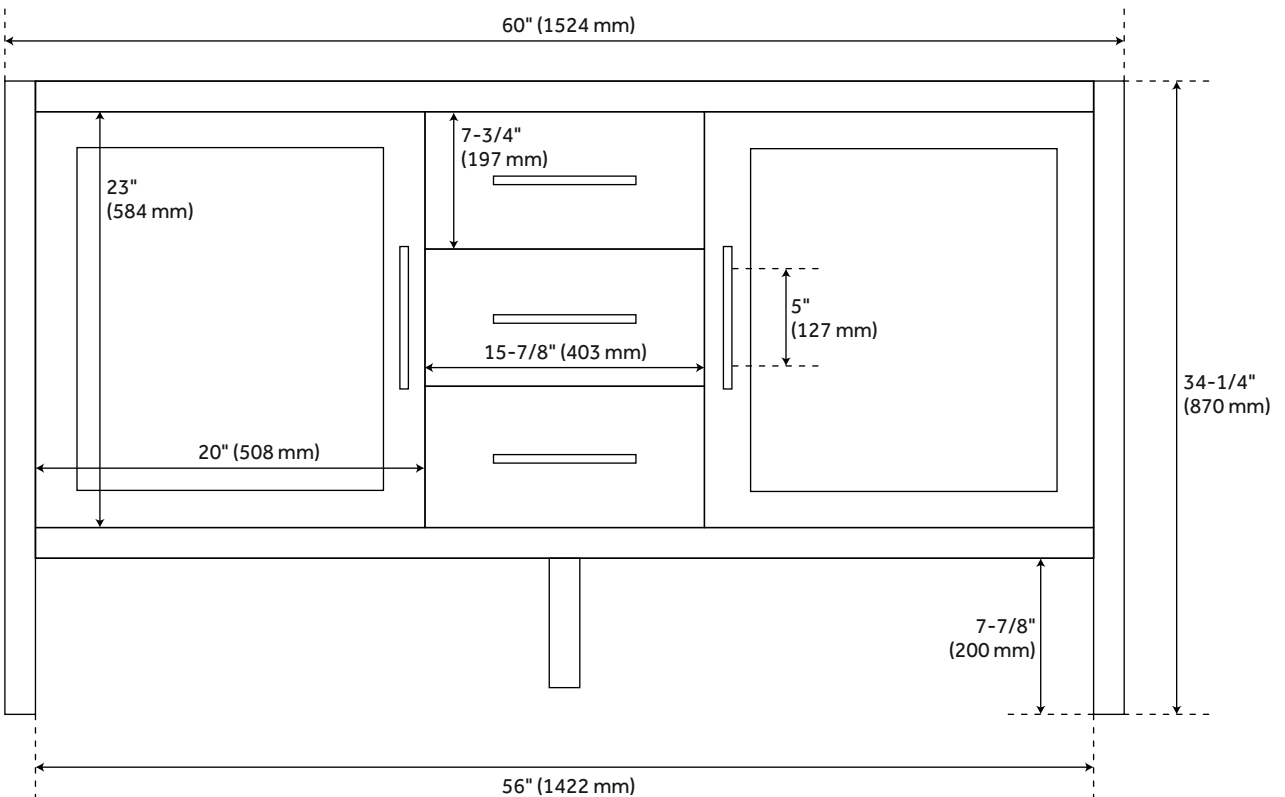

## FEATURES

Installation Type: Freestanding  
Features: Soft-Close Hinges  
Product Finish: Natural Mindi  
Material: Wood  
Number of Doors: 2  
Number of Drawers: 3  
Width: 60"  
Height: 34-1/4"  
Depth: 21"  
Assembly Required: No  
Number of Shelves: 2  
Number of Basins: 2  
Sink Installation: Undermount - Oval  
Faucet Included: No  
Vanity Top Thickness: 3cm  
Size: 60"  
Adjustable Shelves: Yes  
Hardware Finish: Matte Black  
Built-In Adjusters: Yes  
Sink Included: Optional  
Vanity Top Included: Optional  
Vanity Top Depth: 22"  
Vanity Top Width: 61"  
Mirror Included: No

# 60" AYANNA MINDI DOUBLE VANITY - NATURAL MINDI

SKU: 481856

All dimensions and specifications are nominal and may vary. Use actual products for accuracy in critical situations.