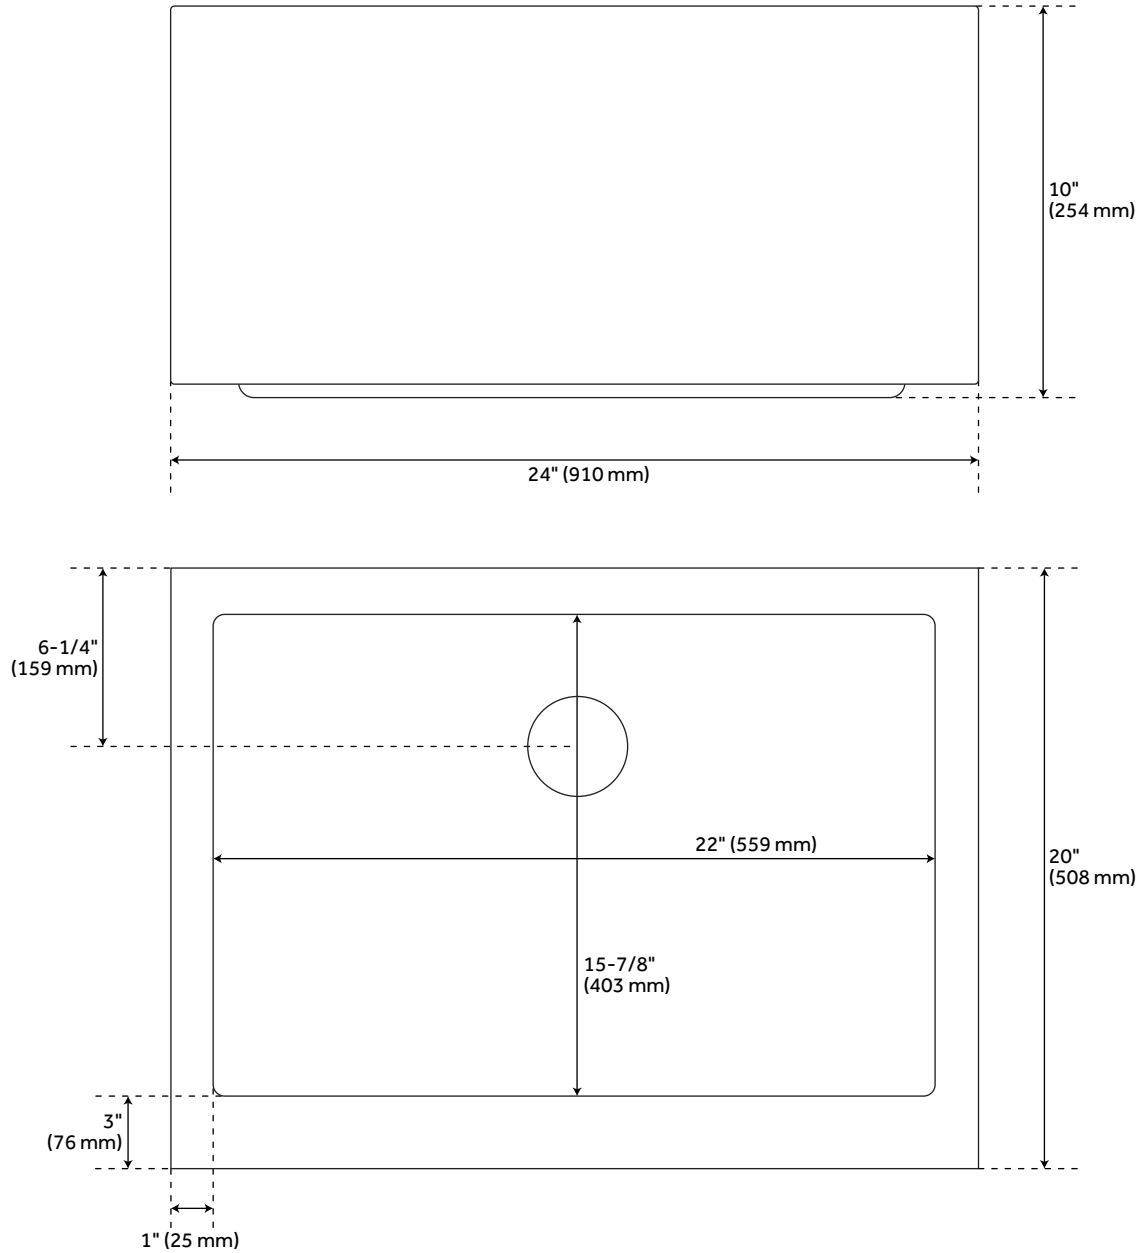

24" HAZELTON STAINLESS STEEL FARMHOUSE SINK

SKU: 938342

CODES/STANDARDS

ASME A112.19.3/CSA B45.4

Massachusetts Accepted

FEATURES

Material: Stainless Steel
Length: 24"
Width: 20"
Height: 10"
Number of Basins: 1
Product Color: Stainless Steel
Faucet Centers: No Faucet Hole
Basin Length: 22"
Basin Width: 15-7/8"
Fits Drain Hole Size: 3-1/2"
Exterior Treatment: Smooth
Interior Treatment: Smooth
Metal Gauge/Thickness: 16 Gauge
Drain Included: Optional
Faucet Included: No
Basin Configuration: Single
Shape: Rectangle
Apron Design: Flat
Water Depth to Rim: 9-3/4"
Apron Front Rim Thickness: 3"
Side and Back Rim Thickness: 1"
Faucet Holes: No Faucet Hole

Code:

REVISED 2/21/2022

24" HAZELTON STAINLESS STEEL FARMHOUSE SINK

SKU: 938342

All dimensions and specifications are nominal and may vary. Use actual products for accuracy in critical situations.

Code: SH229027SS

OPTIONAL SINK GRID FOR 24" HAZELTON FARMHOUSE SINK

SKU: 938342

All dimensions and specifications are nominal and may vary. Use actual products for accuracy in critical situations.