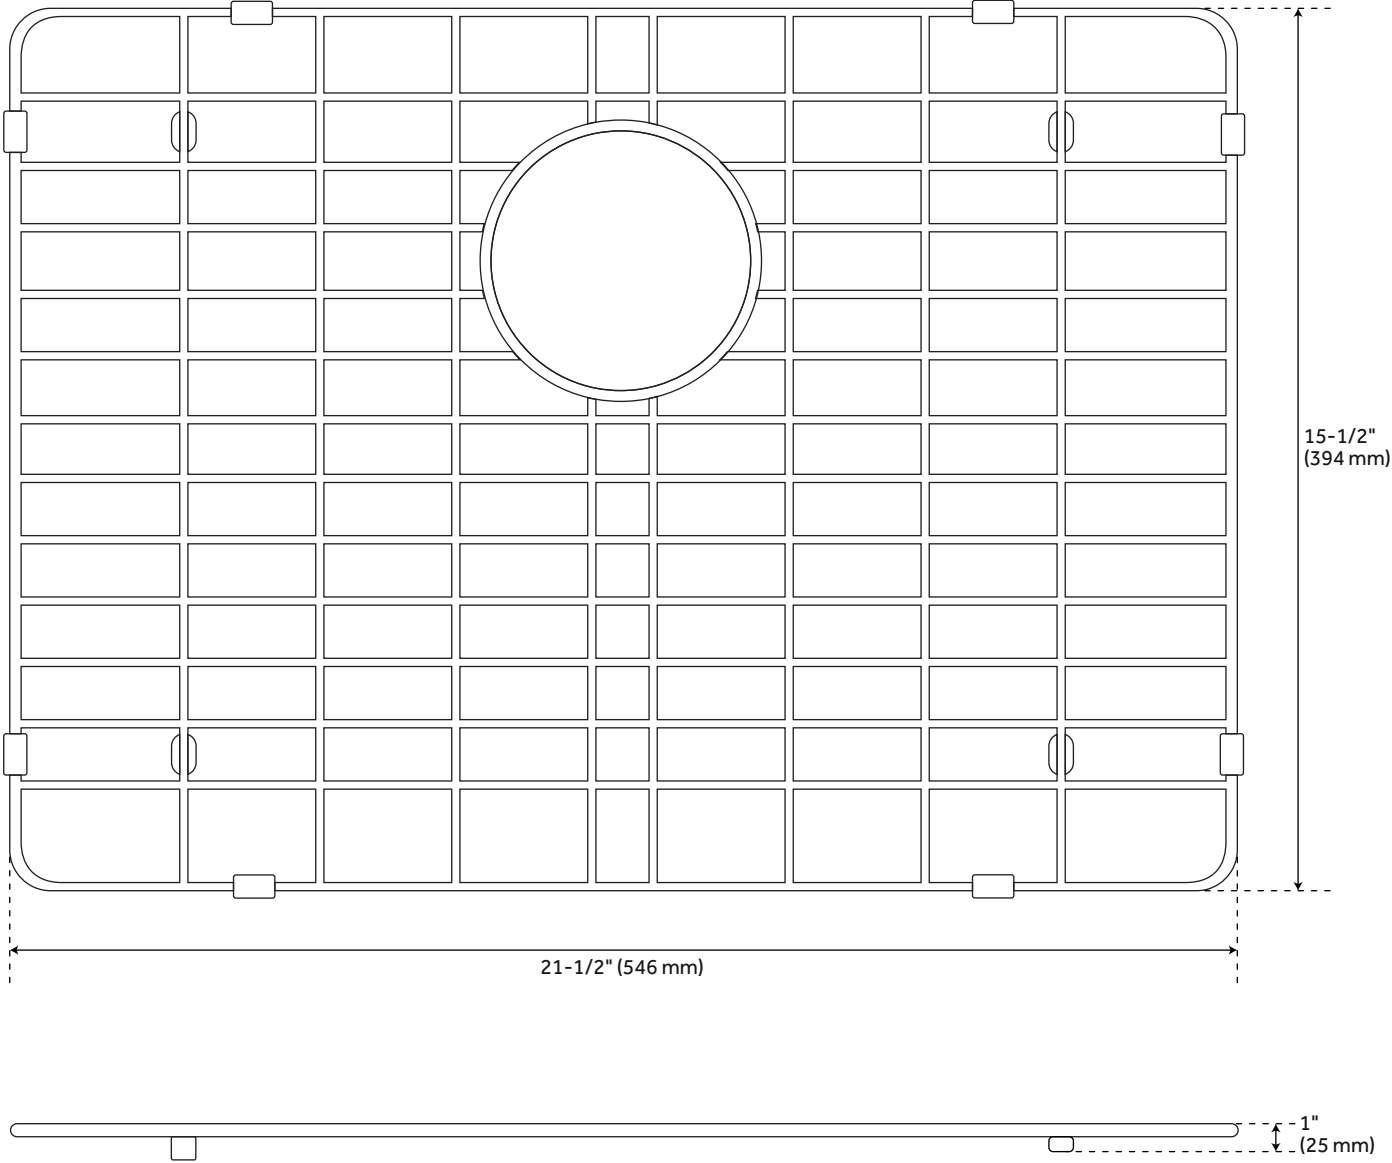

24" HAZELTON STAINLESS STEEL FARMHOUSE SINK

SKU: 938342

CODES/STANDARDS

ASME A112.19.3/CSA B45.4

Massachusetts Accepted

FEATURES

Material: Stainless Steel
Length: 24"
Width: 20"
Height: 10"
Number of Basins: 1
Product Color: Stainless Steel
Faucet Centers: No Faucet Hole
Basin Length: 22"
Basin Width: 15-7/8"
Fits Drain Hole Size: 3-1/2"
Exterior Treatment: Smooth
Interior Treatment: Smooth
Metal Gauge/Thickness: 16 Gauge
Drain Included: Optional
Faucet Included: No
Basin Configuration: Single
Shape: Rectangle
Apron Design: Flat
Water Depth to Rim: 9-3/4"
Apron Front Rim Thickness: 3"
Side and Back Rim Thickness: 1"
Faucet Holes: No Faucet Hole

Code:

REVISED 2/21/2022

24" HAZELTON STAINLESS STEEL FARMHOUSE SINK

SKU: 938342

All dimensions and specifications are nominal and may vary. Use actual products for accuracy in critical situations.

Code: SH229027SS

OPTIONAL SINK GRID FOR 24" HAZELTON FARMHOUSE SINK

SKU: 938342

All dimensions and specifications are nominal and may vary. Use actual products for accuracy in critical situations.