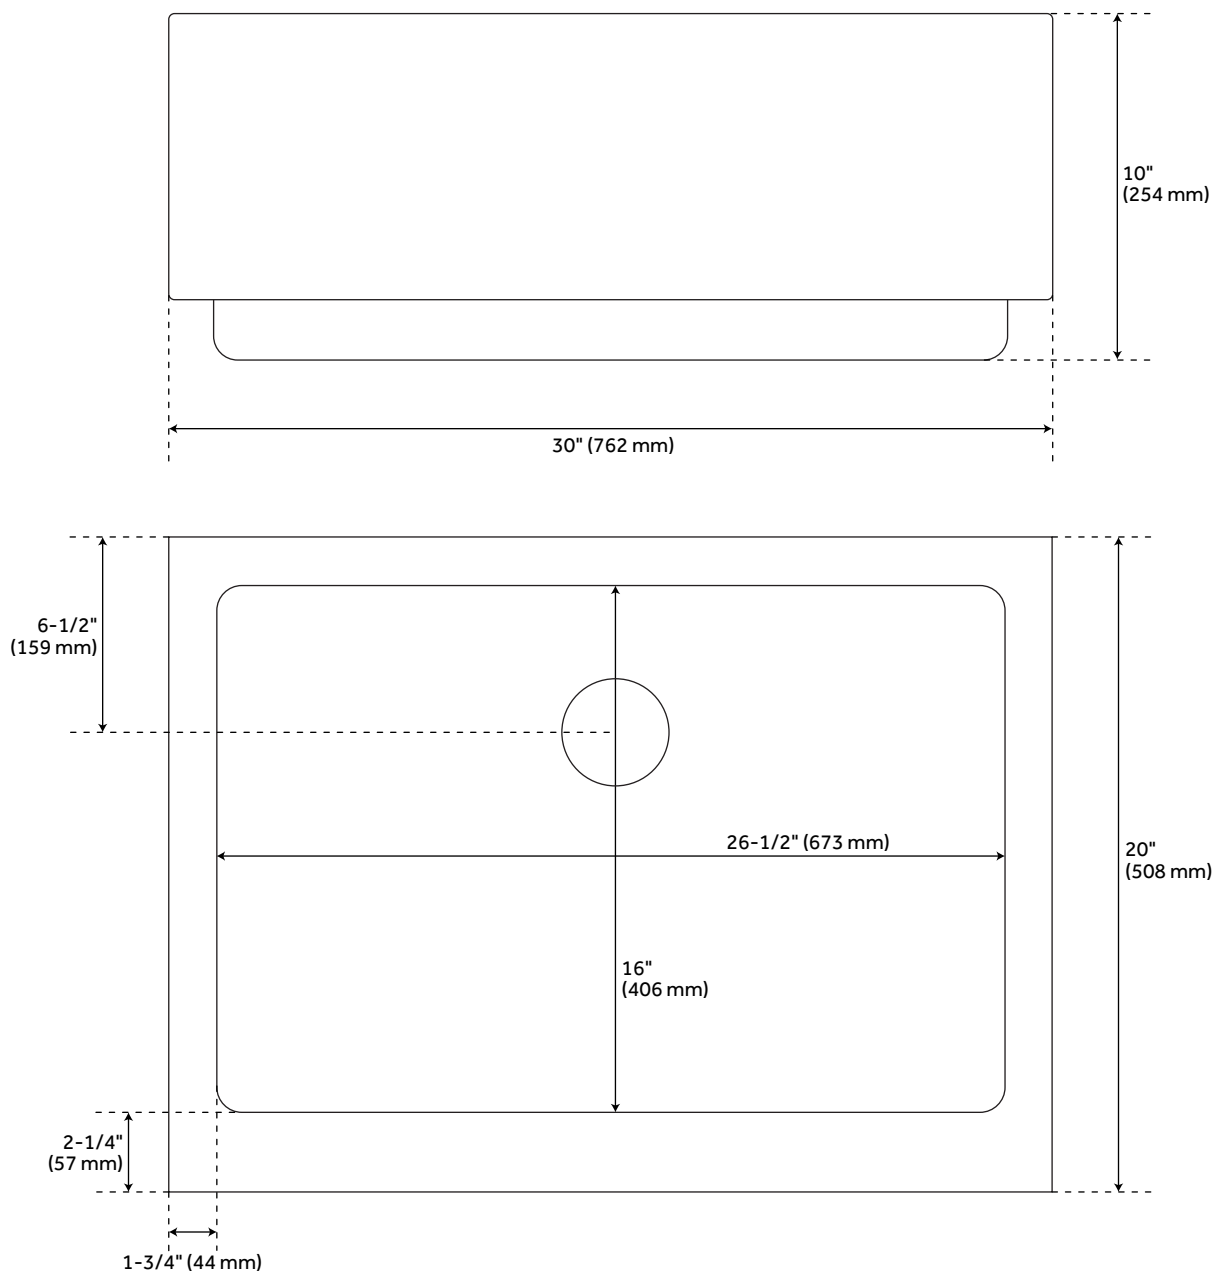

30" HAZELTON STAINLESS STEEL RETROFIT FARMHOUSE SINK

SKU: 931026

CODES/STANDARDS

ASME A112.19.3/CSA B45.4

Massachusetts Accepted

FEATURES

Features: Retrofit
Material: Stainless Steel
Length: 30"
Width: 20"
Height: 10"
Number of Basins: 1
Product Color: Stainless Steel
Faucet Centers: No Faucet Hole
Basin Length: 26-1/2"
Basin Width: 16"
Fits Drain Hole Size: 3-1/2"
Exterior Treatment: Smooth
Interior Treatment: Smooth
Metal Gauge/Thickness: 16 Gauge
Drain Included: Optional
Faucet Included: No
Basin Configuration: Single
Shape: Rectangle
Apron Design: Flat
Water Depth to Rim: 9-3/4"
Apron Front Rim Thickness: 2-1/4"
Side and Back Rim Thickness: 1-3/4"
Faucet Holes: No Faucet Hole

Code:
REVISED 2/21/2022

30" HAZELTON STAINLESS STEEL RETROFIT FARMHOUSE SINK

SKU: 931026

All dimensions and specifications are nominal and may vary. Use actual products for accuracy in critical situations.

Code: SH229029SS

OPTIONAL SINK GRID FOR 30" HAZELTON RETROFIT FARMHOUSE SINK

SKU: 931026

All dimensions and specifications are nominal and may vary. Use actual products for accuracy in critical situations.