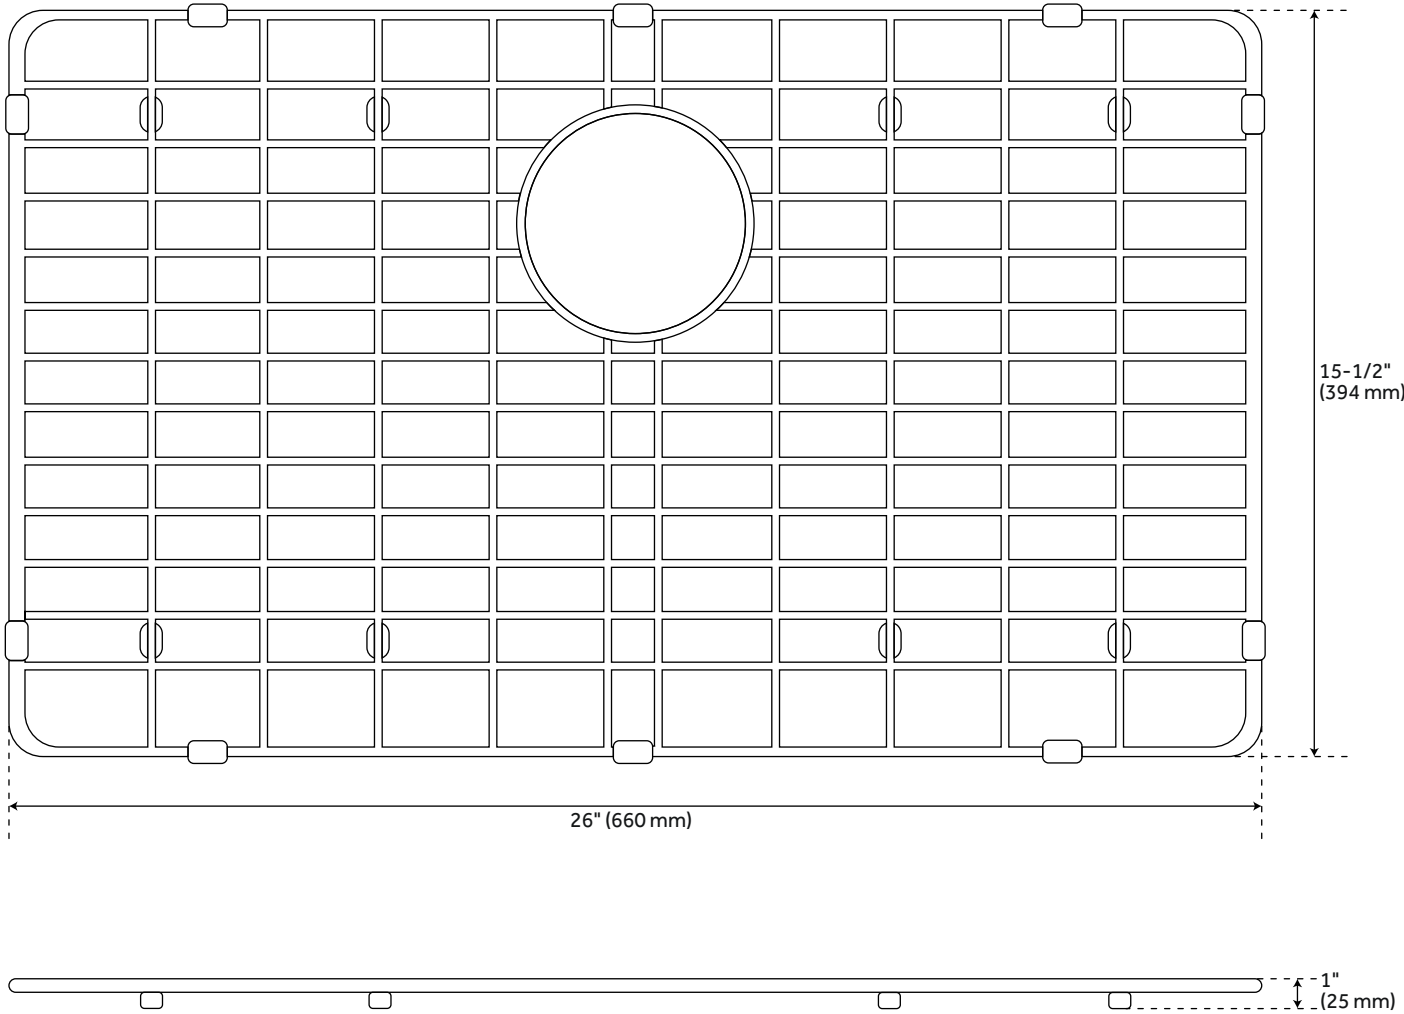

30" HAZELTON STAINLESS STEEL RETROFIT FARMHOUSE SINK

SKU: 931026

CODES/STANDARDS

ASME A112.19.3/CSA B45.4

Massachusetts Accepted

FEATURES

Features: Retrofit
Material: Stainless Steel
Length: 30"
Width: 20"
Height: 10"
Number of Basins: 1
Product Color: Stainless Steel
Faucet Centers: No Faucet Hole
Basin Length: 26-1/2"
Basin Width: 16"
Fits Drain Hole Size: 3-1/2"
Exterior Treatment: Smooth
Interior Treatment: Smooth
Metal Gauge/Thickness: 16 Gauge
Drain Included: Optional
Faucet Included: No
Basin Configuration: Single
Shape: Rectangle
Apron Design: Flat
Water Depth to Rim: 9-3/4"
Apron Front Rim Thickness: 2-1/4"
Side and Back Rim Thickness: 1-3/4"
Faucet Holes: No Faucet Hole

Code:
REVISED 2/21/2022

30" HAZELTON STAINLESS STEEL RETROFIT FARMHOUSE SINK

SKU: 931026

All dimensions and specifications are nominal and may vary. Use actual products for accuracy in critical situations.

Code: SH229029SS

OPTIONAL SINK GRID FOR 30" HAZELTON RETROFIT FARMHOUSE SINK

SKU: 931026

All dimensions and specifications are nominal and may vary. Use actual products for accuracy in critical situations.