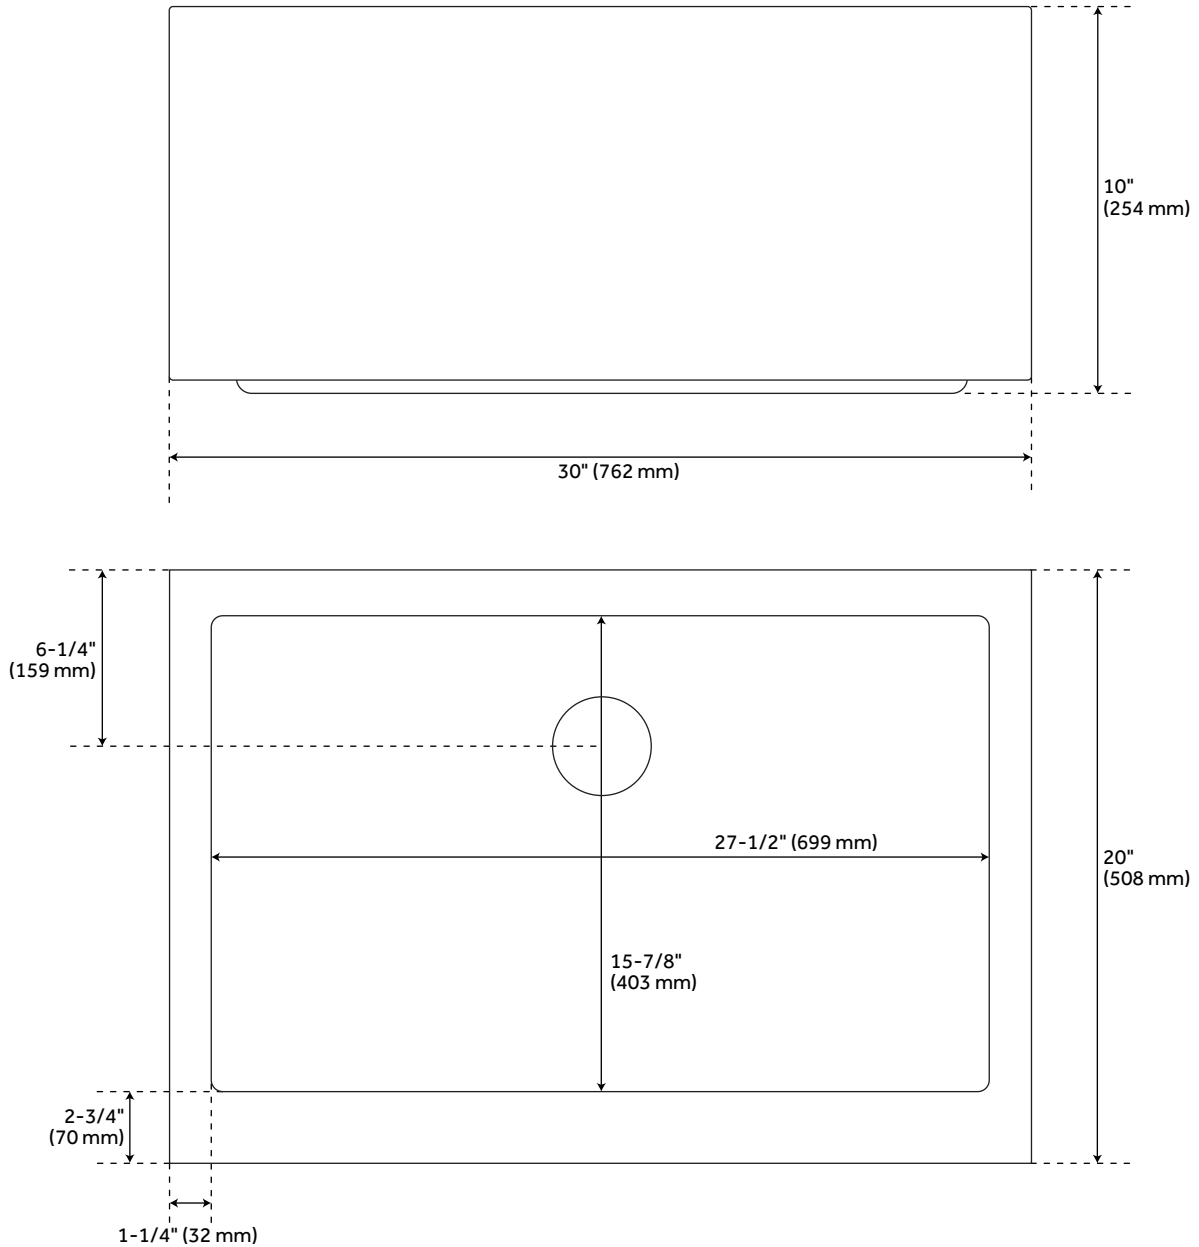

30" HAZELTON STAINLESS STEEL FARMHOUSE SINK

SKU: 927362

FEATURES

Material: Stainless Steel
Length: 30"
Width: 20"
Height: 10"
Number of Basins: 1
Product Color: Stainless Steel
Faucet Centers: No Faucet Hole
Basin Length: 27-1/2"
Basin Width: 15-7/8"
Fits Drain Hole Size: 3-1/2"
Exterior Treatment: Smooth
Interior Treatment: Smooth
Metal Gauge/Thickness: 16 Gauge
Drain Included: Optional
Faucet Included: No
Basin Configuration: Single
Shape: Rectangle
Apron Design: Flat
Water Depth to Rim: 9-3/4"
Apron Front Rim Thickness: 2-3/4"
Side and Back Rim Thickness: 1-1/4"
Faucet Holes: No Faucet Hole

CODES/STANDARDS

ASME A112.19.3/CSA B45.4

Massachusetts Accepted

Code:

REVISED 2/21/2022

30" HAZELTON STAINLESS STEEL FARMHOUSE SINK

SKU: 927362

All dimensions and specifications are nominal and may vary. Use actual products for accuracy in critical situations.

Code: SH229030SS

OPTIONAL SINK GRID FOR 30" HAZELTON FARMHOUSE SINK

SKU: 927362

All dimensions and specifications are nominal and may vary. Use actual products for accuracy in critical situations.