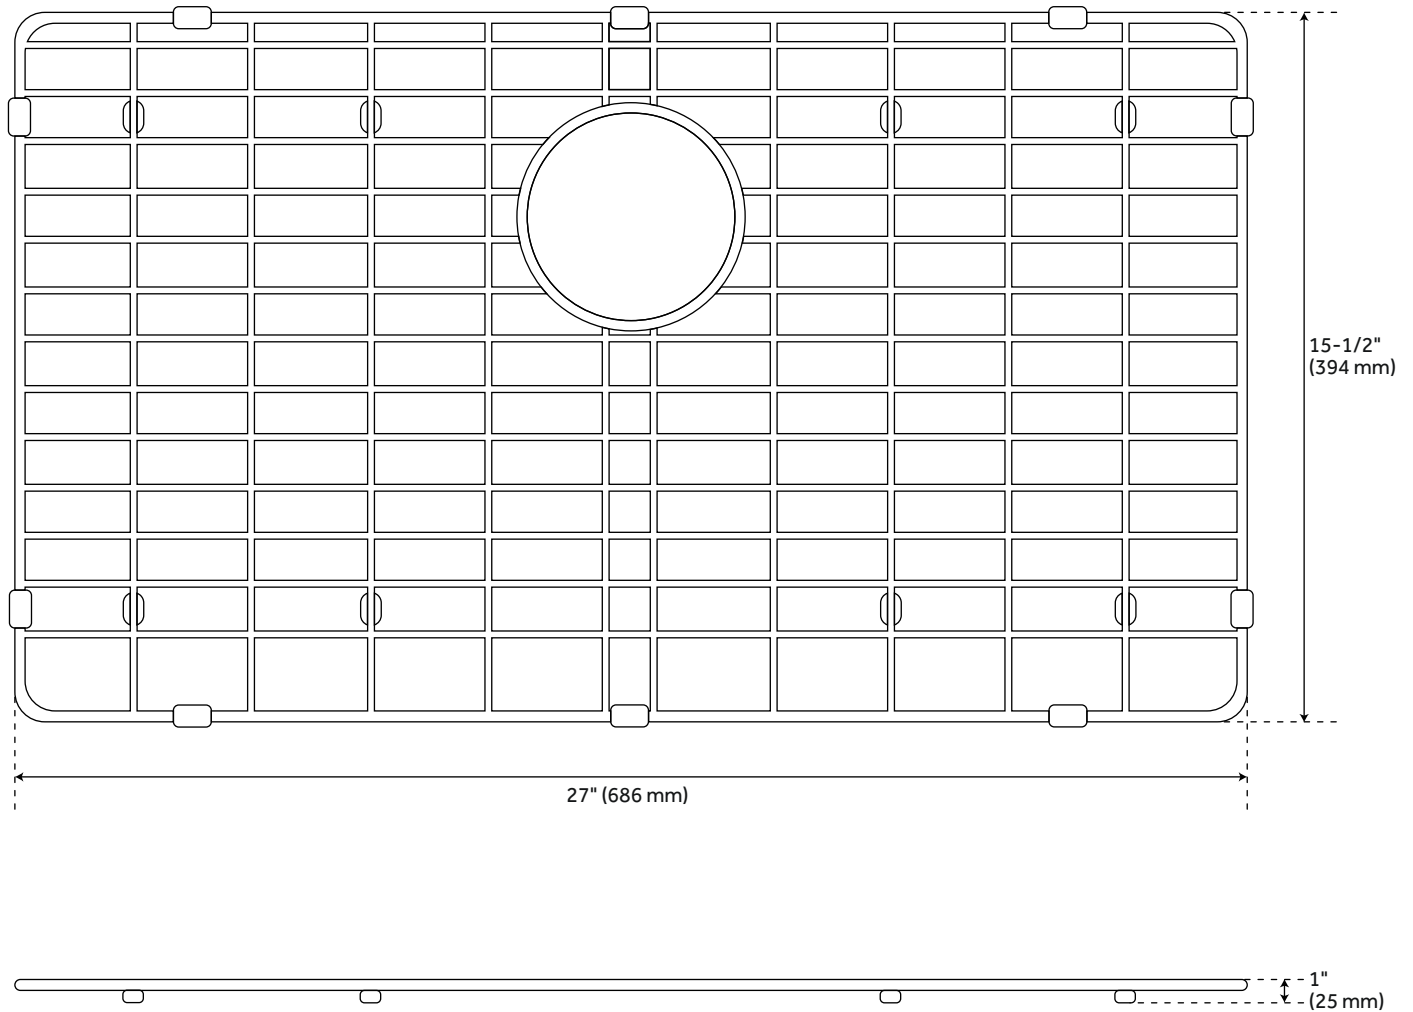

30" HAZELTON STAINLESS STEEL FARMHOUSE SINK

SKU: 927362

FEATURES

Material: Stainless Steel
Length: 30"
Width: 20"
Height: 10"
Number of Basins: 1
Product Color: Stainless Steel
Faucet Centers: No Faucet Hole
Basin Length: 27-1/2"
Basin Width: 15-7/8"
Fits Drain Hole Size: 3-1/2"
Exterior Treatment: Smooth
Interior Treatment: Smooth
Metal Gauge/Thickness: 16 Gauge
Drain Included: Optional
Faucet Included: No
Basin Configuration: Single
Shape: Rectangle
Apron Design: Flat
Water Depth to Rim: 9-3/4"
Apron Front Rim Thickness: 2-3/4"
Side and Back Rim Thickness: 1-1/4"
Faucet Holes: No Faucet Hole

CODES/STANDARDS

ASME A112.19.3/CSA B45.4

Massachusetts Accepted

Code:

REVISED 2/21/2022

30" HAZELTON STAINLESS STEEL FARMHOUSE SINK

SKU: 927362

All dimensions and specifications are nominal and may vary. Use actual products for accuracy in critical situations.

Code: SH229030SS

OPTIONAL SINK GRID FOR 30" HAZELTON FARMHOUSE SINK

SKU: 927362

All dimensions and specifications are nominal and may vary. Use actual products for accuracy in critical situations.