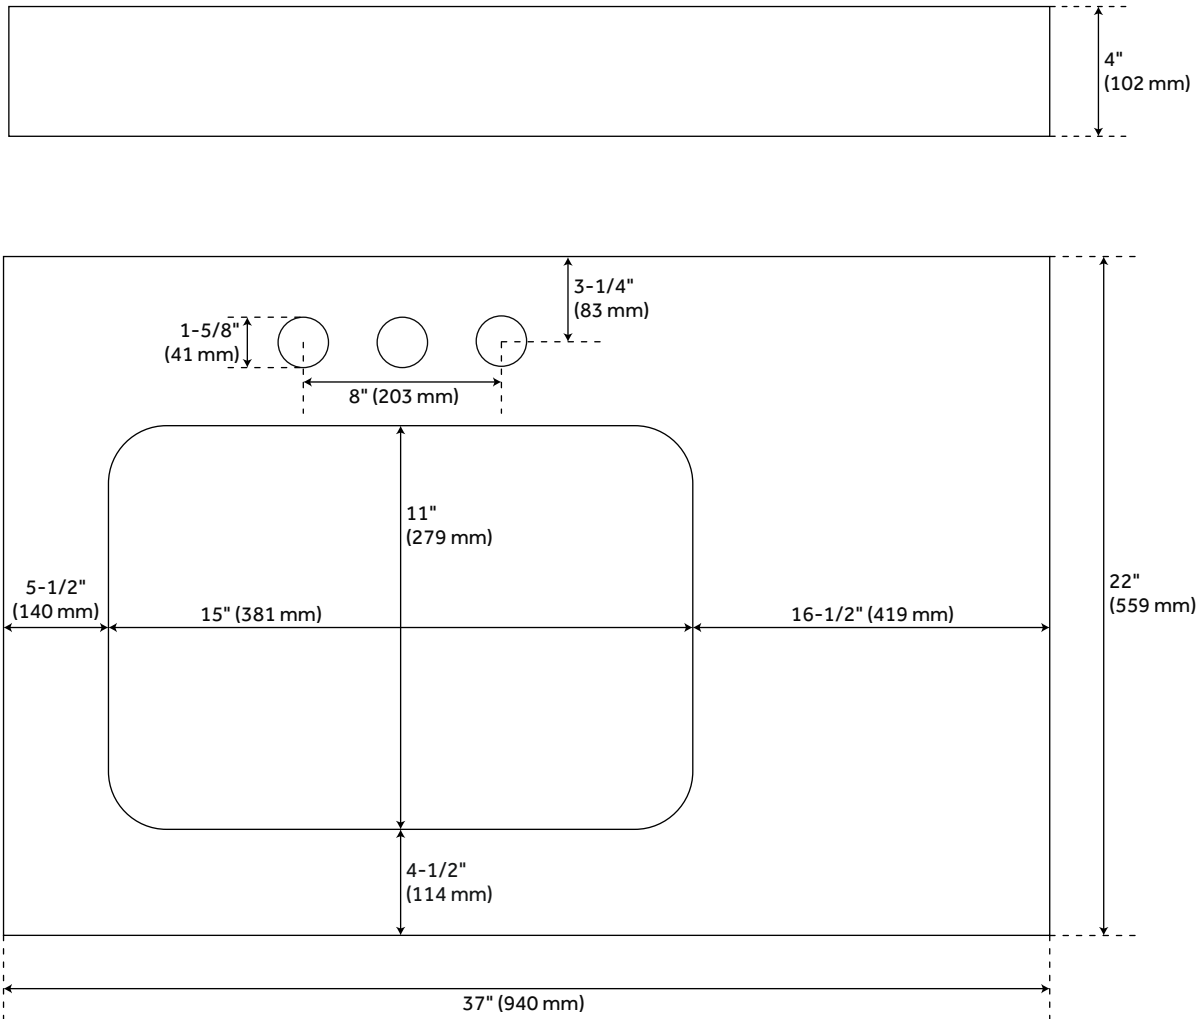

37" X 22" 3CM MARBLE VANITY TOP WITH LEFT OFFSET RECT UNDERMOUNT SINK - CARRARA -

SKU: 482426

CODES/STANDARDS

FEATURES

Features: Offset Sink
Assembly Required: Yes
Number of Basins: 1
Sink Installation: Undermount - Rectangle
Vanity Top Options: Carrara Marble
Faucet Centers: 8"
Water Depth To Overflow: 4-1/2"
Fits Drain Hole Size: 1-1/2"
Faucet Included: No
Vanity Top Material: Marble
Sink Material: Porcelain
Vanity Top Thickness: 3cm
Water Depth to Rim: 6"
Size: 37"
Sink Included: Yes
Sink Color: White
Basin Overflow: Yes
Vanity Top Depth: 22"
Vanity Top Width: 37"
Backsplash: Yes

Code:
REVISED 3/2/2022

37" x 22" 3CM MARBLE VANITY TOP WITH LEFT OFFSET RUMB SINK - CARRARA - WIDESPREAD

SKU: 482426

All dimensions and specifications are nominal and may vary. Use actual products for accuracy in critical situations.