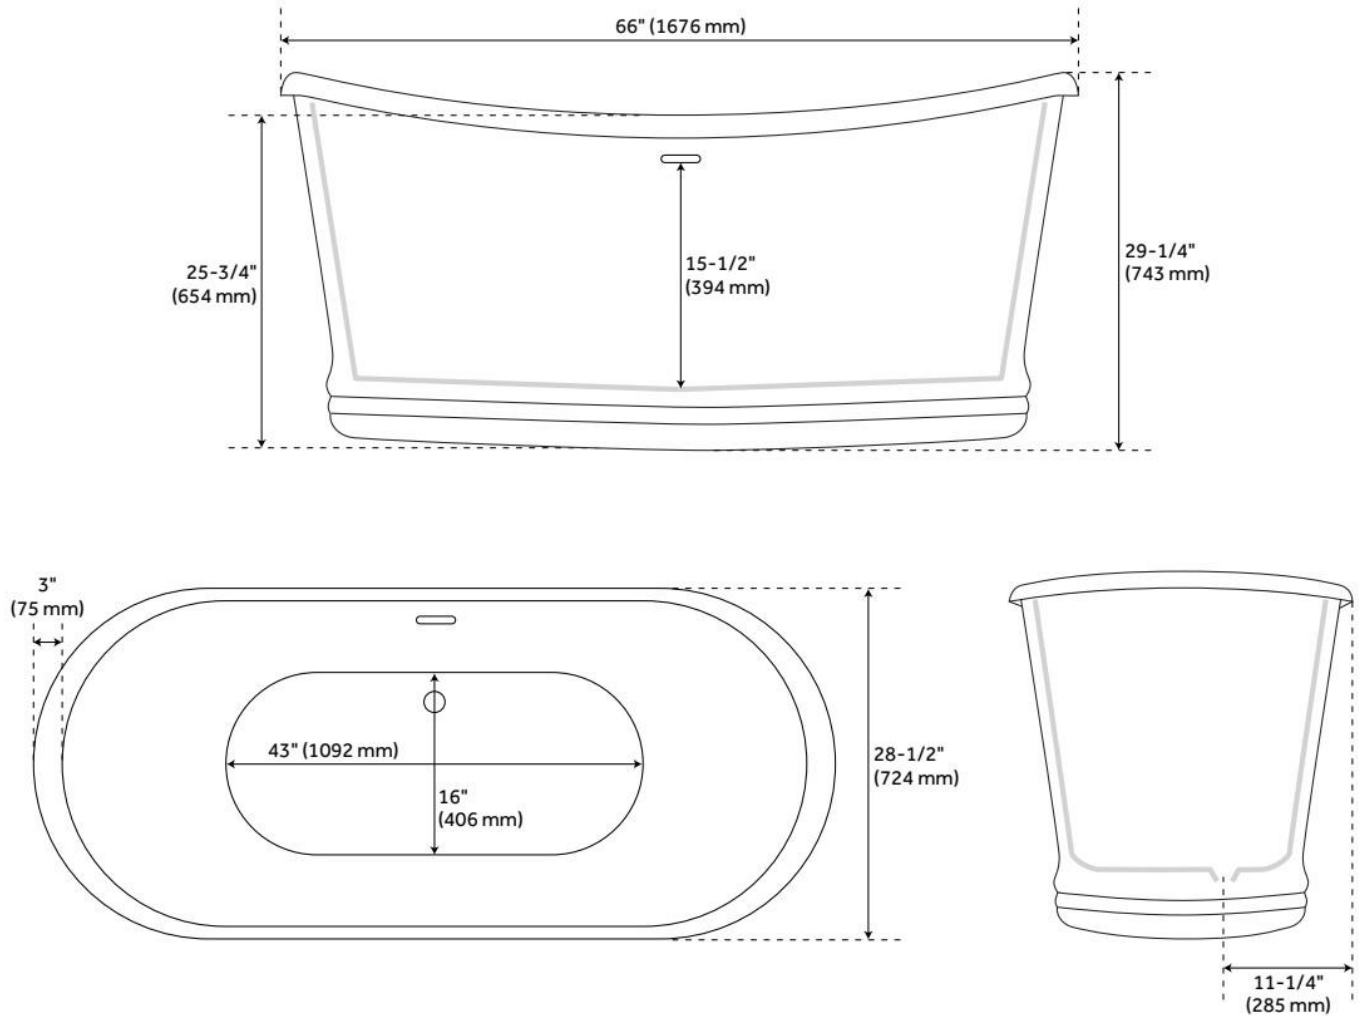

66" DORSET BATEAU CAST IRON SKIRTED TUB - STAINLESS STEEL SKIRT

SKU: 953443

Code: SH479798, SH479799, SH479800, SH479801, SH479802, SH479803, SH479804, SH357140

FEATURES

Tub Material: Cast Iron
Product Finish: Stainless Steel
Shape: Oval
Tub Drain Placement: Offset
Drain Included: Optional
Water Depth to Overflow: 15-1/2"
Water Capacity (Gallons): 46
Built-In Adjusters: Yes
Tub Weight Uncrated (lbs): 485
Optional Accessory: 428473

LISTED ID: 510720, 517275, 510721, 510724, 510729

ADDITIONAL FEATURES

- All dimensions are ($\pm 1/2$ ").

REVISED 6/24/2024

66" DORSET BATEAU CAST IRON SKIRTED TUB - STAINLESS STEEL SKIRT

SKU: 953443

Code: SH479798, SH479799, SH479800, SH479801, SH479802, SH479803, SH479804, SH357140

FEATURES

LISTED ID: 510721, 510720, 510729, 510724

- Product is a Signature Hardware exclusive design.
- Overflow head swivels for use on most tubs, including those with a slanted wall.
- Adjustable overflow can be used on double wall tubs.
- Made from solid brass materials.
- 1-5/16" Thread length dimensions: 27-1/4" L drain pipe, 39-1/8" H overflow pipe. Accommodates tub walls up to 7/8" thick at overflow.
- 2-3/8" thread length dimensions: 27-1/4" L drain pipe, 39-1/8" H overflow pipe. Accommodates tub walls up to 1-3/4" thick at overflow.
- 2-15/16" thread length dimensions: 27-1/4" L drain pipe, 39-1/8" H overflow pipe. Accommodates tub walls up to 2-1/2" thick at overflow.
- 3-11/16" thread length dimensions: 27-1/4" L drain pipe, 39-1/8" H overflow pipe. Accommodates tub walls up to 3-3/8" thick at overflow.
- 4-1/4" thread length dimensions: 27-1/4" L drain pipe, 39-1/8" H overflow pipe. Accommodates tub walls up to 3-3/4" thick at overflow.