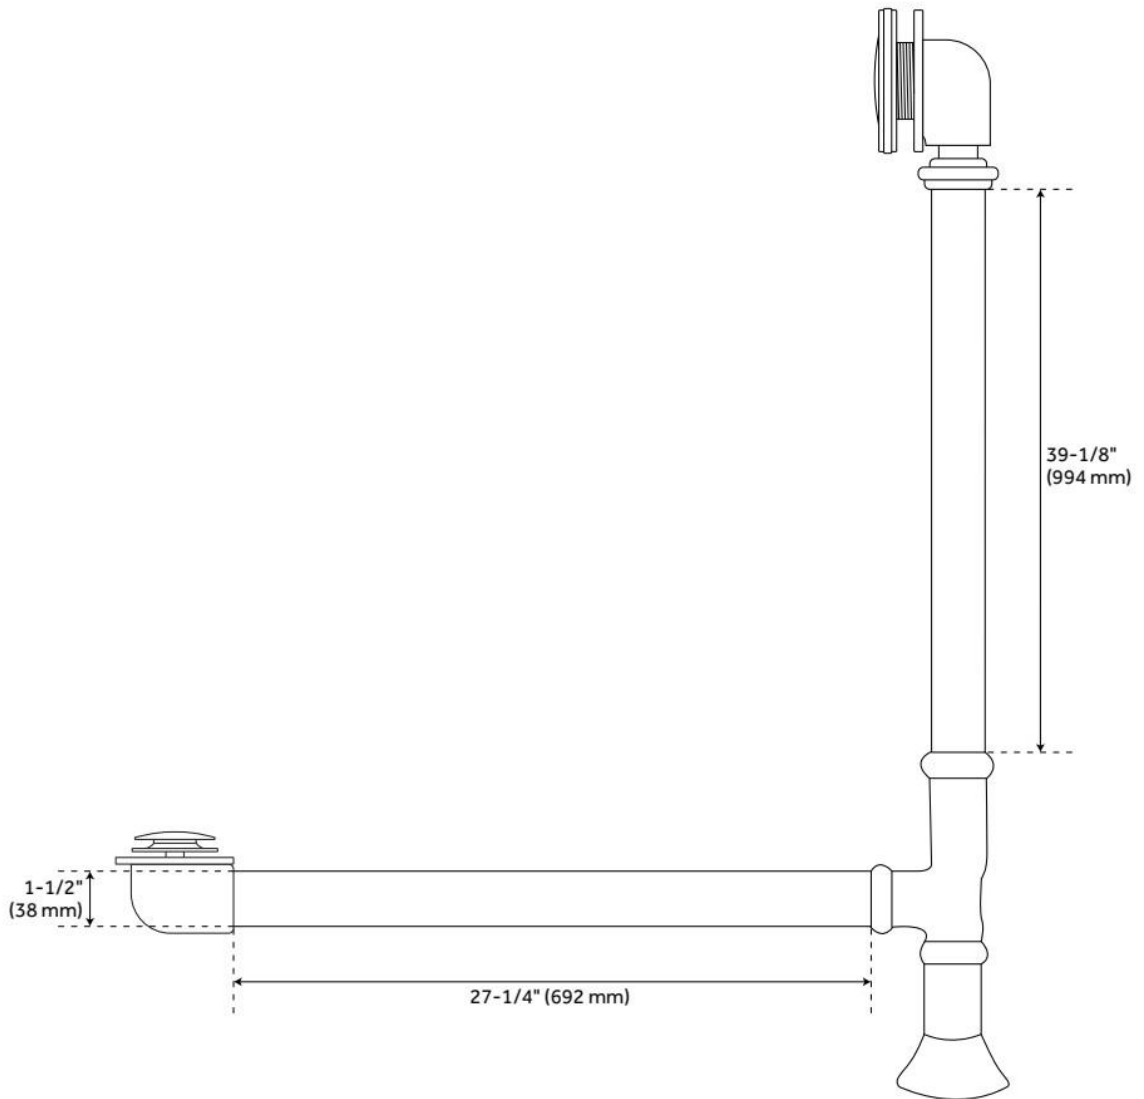

66" DORSET BATEAU CAST IRON SKIRTED TUB - STAINLESS STEEL SKIRT

SKU: 953443

Code: SH479798, SH479799, SH479800, SH479801, SH479802, SH479803, SH479804, SH357140

FEATURES

Tub Material: Cast Iron
Product Finish: Stainless Steel
Shape: Oval
Tub Drain Placement: Offset
Drain Included: Optional
Water Depth to Overflow: 15-1/2"
Water Capacity (Gallons): 46
Built-In Adjusters: Yes
Tub Weight Uncrated (lbs): 485
Optional Accessory: 428473

FEATURES

LISTED ID: 510721, 510720, 510729, 510724

- Product is a Signature Hardware exclusive design.
- Overflow head swivels for use on most tubs, including those with a slanted wall.
- Adjustable overflow can be used on double wall tubs.
- Made from solid brass materials.
- 1-5/16" Thread length dimensions: 27-1/4" L drain pipe, 39-1/8" H overflow pipe. Accommodates tub walls up to 7/8" thick at overflow.
- 2-3/8" thread length dimensions: 27-1/4" L drain pipe, 39-1/8" H overflow pipe. Accommodates tub walls up to 1-3/4" thick at overflow.
- 2-15/16" thread length dimensions: 27-1/4" L drain pipe, 39-1/8" H overflow pipe. Accommodates tub walls up to 2-1/2" thick at overflow.
- 3-11/16" thread length dimensions: 27-1/4" L drain pipe, 39-1/8" H overflow pipe. Accommodates tub walls up to 3-3/8" thick at overflow.
- 4-1/4" thread length dimensions: 27-1/4" L drain pipe, 39-1/8" H overflow pipe. Accommodates tub walls up to 3-3/4" thick at overflow.

REVISED 6/17/2024

EXTENDED POP-UP TUB DRAIN - SWIVEL HEAD - DAISY WHEEL OVERFLOW - 1-1/2" TUBING

SKU: 946608

Code: SH439810, SH439814, SH438544, SH438550, SH439809, SH439797, SH439791, SH439804, SH439800, SH439818, SH439793, SH438545, SH438546, SH439817, SH439803, SH439799, SH439815, SH439801, SH439792, SH439802, SH439806, SH438547, SH439795, SH439819, SH439811, SH439812, SH438548, SH439808, SH439805, SH439796, SH439794, SH438549, SH439813, SH439807, SH439816