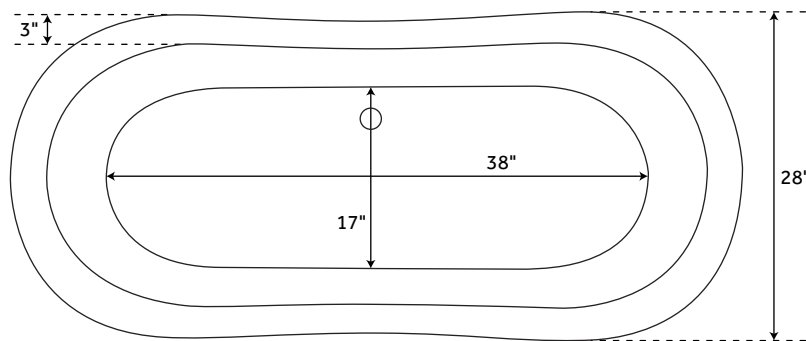

63" ROSALIND

ACRYLIC PEDESTAL TUB

SKU: 924509

Optional Overflow Rough-in

FEATURES

Design: Traditional
Product Finish: White
Features: Press & Seal Drain
Overflow Hole: Optional
Shape: Oval
Material: Acrylic
Length: 63"
Width: 28"
Height: 28"
Drain Included: Optional
Drain Placement: Offset
Faucet Included: No
Built-In Adjusters: Yes
Water Capacity Without/With Overflow
(Gallons): 43/36
Water Depth Without/With Overflow:
15-1/2"/13"
Tub Weight Uncrated (lbs): 100
Tub Weight Crated (lbs): 210

SIGNATURE HARDWARE LIFETIME WARRANTY

See website for warranty information

All measurements are approximate. Measurements may vary +/- 1/2".

REVISED 09/09/2019

69" ROSALIND

ACRYLIC PEDESTAL TUB

SKU: 924509

Optional Overflow Rough-in

FEATURES

Design: Traditional
Product Finish: White
Features: Press & Seal Drain
Overflow Hole: Optional
Shape: Oval
Material: Acrylic
Length: 69"
Width: 29"
Height: 28-1/2"
Drain Included: Optional
Drain Placement: Offset
Faucet Included: No
Built-In Adjusters: Yes
Water Capacity Without/With Overflow
(Gallons): 52/44
Tap Deck Weight Uncrated (lbs): 100
Tap Deck Weight Crated (lbs): 210