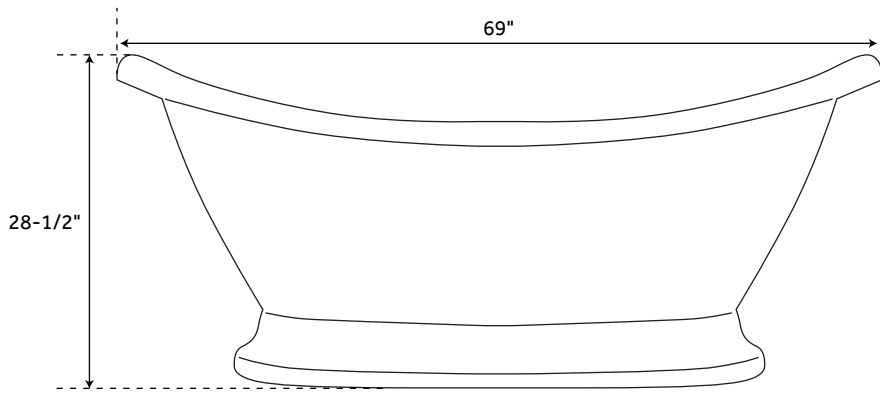

63" ROSALIND

ACRYLIC PEDESTAL TUB

SKU: 924509

Optional Overflow Rough-in

FEATURES

Design: Traditional
Product Finish: White
Features: Press & Seal Drain
Overflow Hole: Optional
Shape: Oval
Material: Acrylic
Length: 63"
Width: 28"
Height: 28"
Drain Included: Optional
Drain Placement: Offset
Faucet Included: No
Built-In Adjusters: Yes
Water Capacity Without/With Overflow
(Gallons): 43/36
Water Depth Without/With Overflow:
15-1/2"/13"
Tub Weight Uncrated (lbs): 100
Tub Weight Crated (lbs): 210

SIGNATURE HARDWARE LIFETIME WARRANTY

See website for warranty information

All measurements are approximate. Measurements may vary +/- 1/2".

REVISED 09/09/2019

69" ROSALIND

ACRYLIC PEDESTAL TUB

SKU: 924509

Optional Overflow Rough-in

FEATURES

Design: Traditional
Product Finish: White
Features: Press & Seal Drain
Overflow Hole: Optional
Shape: Oval
Material: Acrylic
Length: 69"
Width: 29"
Height: 28-1/2"
Drain Included: Optional
Drain Placement: Offset
Faucet Included: No
Built-In Adjusters: Yes
Water Capacity Without/With Overflow
(Gallons): 52/44
Tap Deck Weight Uncrated (lbs): 100
Tap Deck Weight Crated (lbs): 210