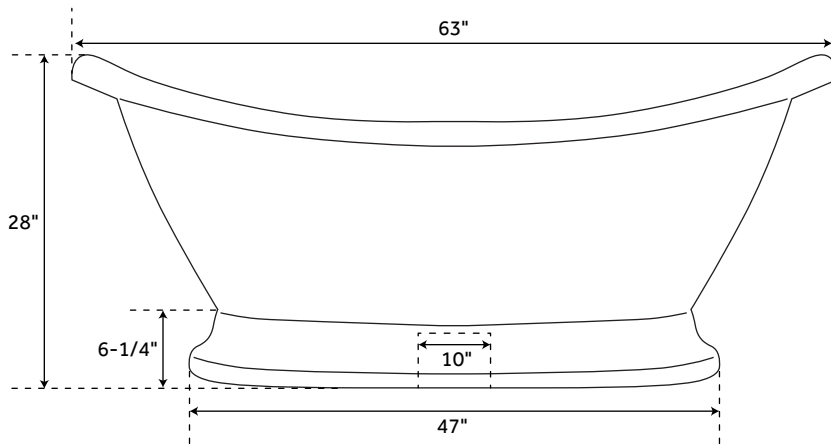

63" ROSALIND

ACRYLIC PEDESTAL TUB

SKU: 924509

Optional Overflow Rough-in

FEATURES

Design: Traditional
Product Finish: White
Features: Press & Seal Drain
Overflow Hole: Optional
Shape: Oval
Material: Acrylic
Length: 63"
Width: 28"
Height: 28"
Drain Included: Optional
Drain Placement: Offset
Faucet Included: No
Built-In Adjusters: Yes
Water Capacity Without/With Overflow
(Gallons): 43/36
Water Depth Without/With Overflow:
15-1/2"/13"
Tub Weight Uncrated (lbs): 100
Tub Weight Crated (lbs): 210

SIGNATURE HARDWARE LIFETIME WARRANTY

See website for warranty information

All measurements are approximate. Measurements may vary +/- 1/2".

REVISED 09/09/2019

69" ROSALIND

ACRYLIC PEDESTAL TUB

SKU: 924509

Optional Overflow Rough-in

FEATURES

Design: Traditional
Product Finish: White
Features: Press & Seal Drain
Overflow Hole: Optional
Shape: Oval
Material: Acrylic
Length: 69"
Width: 29"
Height: 28-1/2"
Drain Included: Optional
Drain Placement: Offset
Faucet Included: No
Built-In Adjusters: Yes
Water Capacity Without/With Overflow
(Gallons): 52/44
Tap Deck Weight Uncrated (lbs): 100
Tap Deck Weight Crated (lbs): 210