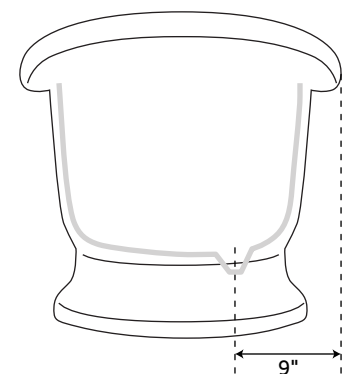

63" ROSALIND

ACRYLIC PEDESTAL TUB

SKU: 924509

Optional Overflow Rough-in

FEATURES

Design: Traditional
Product Finish: White
Features: Press & Seal Drain
Overflow Hole: Optional
Shape: Oval
Material: Acrylic
Length: 63"
Width: 28"
Height: 28"
Drain Included: Optional
Drain Placement: Offset
Faucet Included: No
Built-In Adjusters: Yes
Water Capacity Without/With Overflow
(Gallons): 43/36
Water Depth Without/With Overflow:
15-1/2"/13"
Tub Weight Uncrated (lbs): 100
Tub Weight Crated (lbs): 210

SIGNATURE HARDWARE LIFETIME WARRANTY

See website for warranty information

All measurements are approximate. Measurements may vary +/- 1/2".

REVISED 09/09/2019

69" ROSALIND

ACRYLIC PEDESTAL TUB

SKU: 924509

Optional Overflow Rough-in

FEATURES

Design: Traditional
Product Finish: White
Features: Press & Seal Drain
Overflow Hole: Optional
Shape: Oval
Material: Acrylic
Length: 69"
Width: 29"
Height: 28-1/2"
Drain Included: Optional
Drain Placement: Offset
Faucet Included: No
Built-In Adjusters: Yes
Water Capacity Without/With Overflow
(Gallons): 52/44
Tap Deck Weight Uncrated (lbs): 100
Tap Deck Weight Crated (lbs): 210