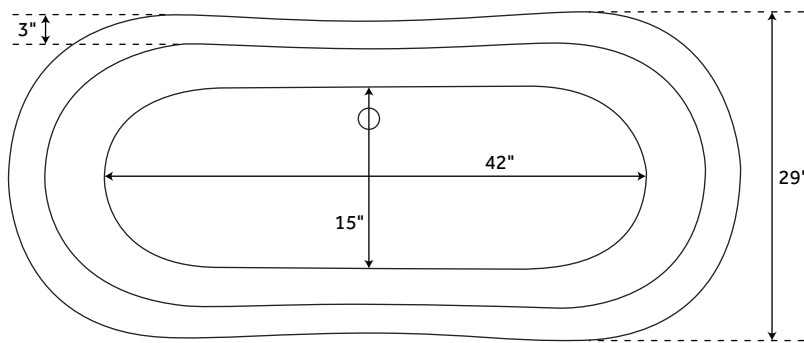

63" ROSALIND

ACRYLIC PEDESTAL TUB

SKU: 924509

Optional Overflow Rough-in

FEATURES

Design: Traditional
Product Finish: White
Features: Press & Seal Drain
Overflow Hole: Optional
Shape: Oval
Material: Acrylic
Length: 63"
Width: 28"
Height: 28"
Drain Included: Optional
Drain Placement: Offset
Faucet Included: No
Built-In Adjusters: Yes
Water Capacity Without/With Overflow
(Gallons): 43/36
Water Depth Without/With Overflow:
15-1/2"/13"
Tub Weight Uncrated (lbs): 100
Tub Weight Crated (lbs): 210

SIGNATURE HARDWARE LIFETIME WARRANTY

See website for warranty information

All measurements are approximate. Measurements may vary +/- 1/2".

REVISED 09/09/2019

69" ROSALIND

ACRYLIC PEDESTAL TUB

SKU: 924509

Optional Overflow Rough-in

FEATURES

Design: Traditional
Product Finish: White
Features: Press & Seal Drain
Overflow Hole: Optional
Shape: Oval
Material: Acrylic
Length: 69"
Width: 29"
Height: 28-1/2"
Drain Included: Optional
Drain Placement: Offset
Faucet Included: No
Built-In Adjusters: Yes
Water Capacity Without/With Overflow
(Gallons): 52/44
Tap Deck Weight Uncrated (lbs): 100
Tap Deck Weight Crated (lbs): 210