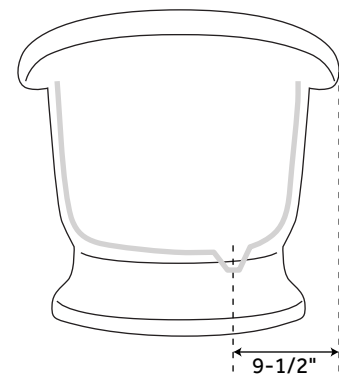

63" ROSALIND

ACRYLIC PEDESTAL TUB

SKU: 924509

Optional Overflow Rough-in

FEATURES

Design: Traditional
Product Finish: White
Features: Press & Seal Drain
Overflow Hole: Optional
Shape: Oval
Material: Acrylic
Length: 63"
Width: 28"
Height: 28"
Drain Included: Optional
Drain Placement: Offset
Faucet Included: No
Built-In Adjusters: Yes
Water Capacity Without/With Overflow
(Gallons): 43/36
Water Depth Without/With Overflow:
15-1/2"/13"
Tub Weight Uncrated (lbs): 100
Tub Weight Crated (lbs): 210

SIGNATURE HARDWARE LIFETIME WARRANTY

See website for warranty information

All measurements are approximate. Measurements may vary +/- 1/2".

REVISED 09/09/2019

69" ROSALIND

ACRYLIC PEDESTAL TUB

SKU: 924509

Optional Overflow Rough-in

FEATURES

Design: Traditional
Product Finish: White
Features: Press & Seal Drain
Overflow Hole: Optional
Shape: Oval
Material: Acrylic
Length: 69"
Width: 29"
Height: 28-1/2"
Drain Included: Optional
Drain Placement: Offset
Faucet Included: No
Built-In Adjusters: Yes
Water Capacity Without/With Overflow
(Gallons): 52/44
Tap Deck Weight Uncrated (lbs): 100
Tap Deck Weight Crated (lbs): 210