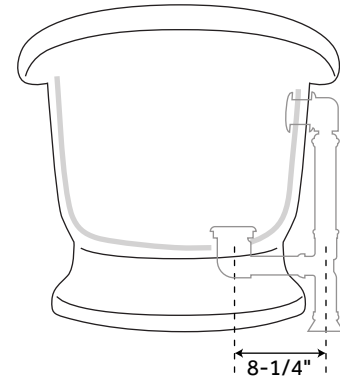

63" ROSALIND

ACRYLIC PEDESTAL TUB

SKU: 924509

Optional Overflow Rough-in

FEATURES

Design: Traditional
Product Finish: White
Features: Press & Seal Drain
Overflow Hole: Optional
Shape: Oval
Material: Acrylic
Length: 63"
Width: 28"
Height: 28"
Drain Included: Optional
Drain Placement: Offset
Faucet Included: No
Built-In Adjusters: Yes
Water Capacity Without/With Overflow
(Gallons): 43/36
Water Depth Without/With Overflow:
15-1/2"/13"
Tub Weight Uncrated (lbs): 100
Tub Weight Crated (lbs): 210

SIGNATURE HARDWARE LIFETIME WARRANTY

See website for warranty information

All measurements are approximate. Measurements may vary +/- 1/2".

REVISED 09/09/2019

69" ROSALIND

ACRYLIC PEDESTAL TUB

SKU: 924509

Optional Overflow Rough-in

FEATURES

Design: Traditional
Product Finish: White
Features: Press & Seal Drain
Overflow Hole: Optional
Shape: Oval
Material: Acrylic
Length: 69"
Width: 29"
Height: 28-1/2"
Drain Included: Optional
Drain Placement: Offset
Faucet Included: No
Built-In Adjusters: Yes
Water Capacity Without/With Overflow
(Gallons): 52/44
Tap Deck Weight Uncrated (lbs): 100
Tap Deck Weight Crated (lbs): 210