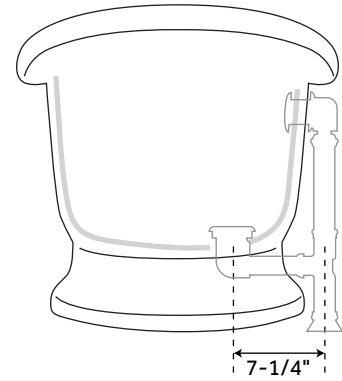

63" ROSALIND

ACRYLIC PEDESTAL TUB

SKU: 924509

Optional Overflow Rough-in

FEATURES

Design: Traditional
Product Finish: White
Features: Press & Seal Drain
Overflow Hole: Optional
Shape: Oval
Material: Acrylic
Length: 63"
Width: 28"
Height: 28"
Drain Included: Optional
Drain Placement: Offset
Faucet Included: No
Built-In Adjusters: Yes
Water Capacity Without/With Overflow
(Gallons): 43/36
Water Depth Without/With Overflow:
15-1/2"/13"
Tub Weight Uncrated (lbs): 100
Tub Weight Crated (lbs): 210

SIGNATURE HARDWARE LIFETIME WARRANTY

See website for warranty information

All measurements are approximate. Measurements may vary +/- 1/2".

REVISED 09/09/2019

69" ROSALIND

ACRYLIC PEDESTAL TUB

SKU: 924509

Optional Overflow Rough-in

FEATURES

Design: Traditional
Product Finish: White
Features: Press & Seal Drain
Overflow Hole: Optional
Shape: Oval
Material: Acrylic
Length: 69"
Width: 29"
Height: 28-1/2"
Drain Included: Optional
Drain Placement: Offset
Faucet Included: No
Built-In Adjusters: Yes
Water Capacity Without/With Overflow
(Gallons): 52/44
Tap Deck Weight Uncrated (lbs): 100
Tap Deck Weight Crated (lbs): 210