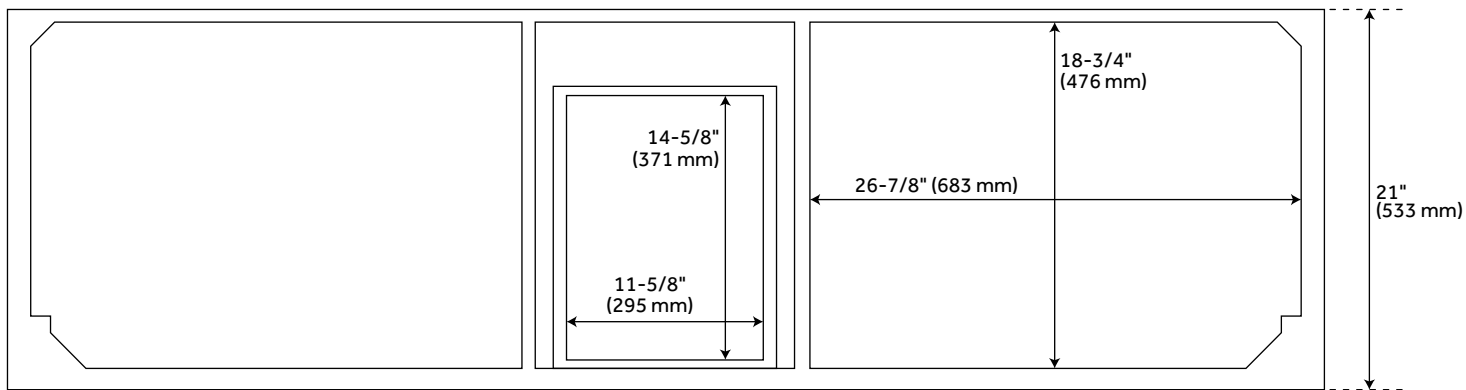

72" QUEN DOUBLE VANITY WITH UNDERMOUNT SINKS - SOFT WHITE

SKU: 953528-72-UM

Code: SH480775, SH480776, SH480777, SH480778, SH480779

FEATURES

Installation Type: Freestanding
Features: Matching Mirror;Soft-Close Hinges
Product Finish: Soft White
Material: Wood
Number of Doors: 4
Number of Drawers: 6
Width: 72"
Height: 34-1/4"
Depth: 21"
Assembly Required: No
Dovetail Drawers: Yes
Number of Basins: 2
Sink Installation: Undermount - Oval
Water Depth To Overflow: 5"
Fits Drain Hole Size: 1-1/2"
Faucet Included: No
Vanity Top Thickness: 3cm
Water Depth to Rim: 6"
Size: 72"
Hardware Finish: Satin Brass
Sink Included: yes
Basin Overflow: Yes
Vanity Top Included: yes
Vanity Top Depth: 22"
Vanity Top Width: 73"
Mirror Included: No

REVISED 9/1/2023

72" QUEN DOUBLE VANITY WITH UNDERMOUNT SINKS - SOFT WHITE

SKU: 953528-72-UM

Code: SH480775, SH480776, SH480777, SH480778, SH480779

ADDITIONAL FEATURES

- Includes a matching backsplash and a white porcelain sinks.
- Granite is A-grade. Polished Carrara Marble is sourced from Italy.
- Each stone top is carved from a single piece of stone and will feature natural variations.
- All dimensions are ($\pm 1/2"$).
- [Wood finish samples available.](#)

REVISED 9/1/2023

72" QUEN DOUBLE VANITY - SOFT WHITE

All dimensions and specifications are nominal and may vary. Use actual products for accuracy in critical situations.