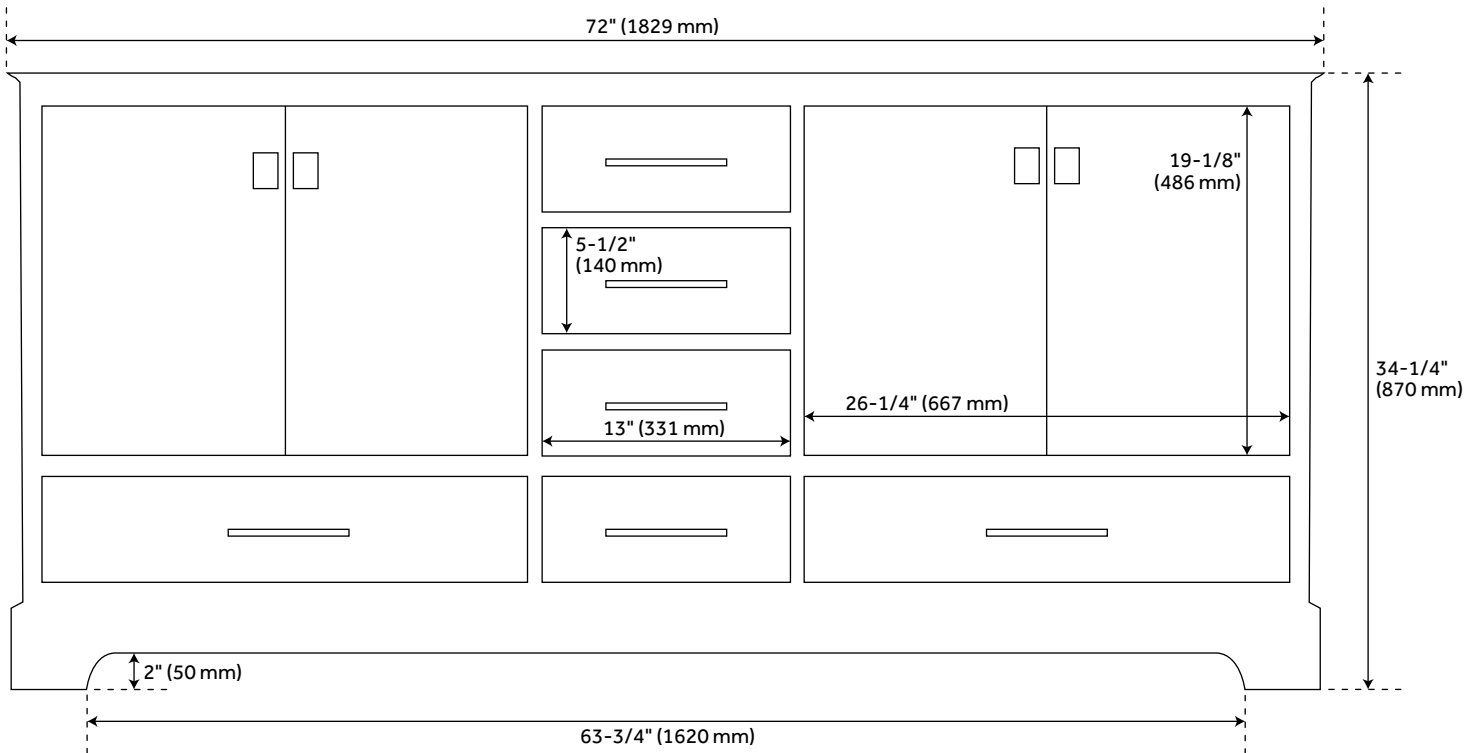

72" QUEN DOUBLE VANITY WITH UNDERMOUNT SINKS - SOFT WHITE

SKU: 953528-72-UM

Code: SH480775, SH480776, SH480777, SH480778, SH480779

FEATURES

Installation Type: Freestanding
Features: Matching Mirror;Soft-Close Hinges
Product Finish: Soft White
Material: Wood
Number of Doors: 4
Number of Drawers: 6
Width: 72"
Height: 34-1/4"
Depth: 21"
Assembly Required: No
Dovetail Drawers: Yes
Number of Basins: 2
Sink Installation: Undermount - Oval
Water Depth To Overflow: 5"
Fits Drain Hole Size: 1-1/2"
Faucet Included: No
Vanity Top Thickness: 3cm
Water Depth to Rim: 6"
Size: 72"
Hardware Finish: Satin Brass
Sink Included: yes
Basin Overflow: Yes
Vanity Top Included: yes
Vanity Top Depth: 22"
Vanity Top Width: 73"
Mirror Included: No

REVISED 9/1/2023

72" QUEN DOUBLE VANITY WITH UNDERMOUNT SINKS - SOFT WHITE

SKU: 953528-72-UM

Code: SH480775, SH480776, SH480777, SH480778, SH480779

ADDITIONAL FEATURES

- Includes a matching backsplash and a white porcelain sinks.
- Granite is A-grade. Polished Carrara Marble is sourced from Italy.
- Each stone top is carved from a single piece of stone and will feature natural variations.
- All dimensions are ($\pm 1/2"$).
- [Wood finish samples available.](#)

REVISED 9/1/2023

72" QUEN DOUBLE VANITY - SOFT WHITE

All dimensions and specifications are nominal and may vary. Use actual products for accuracy in critical situations.