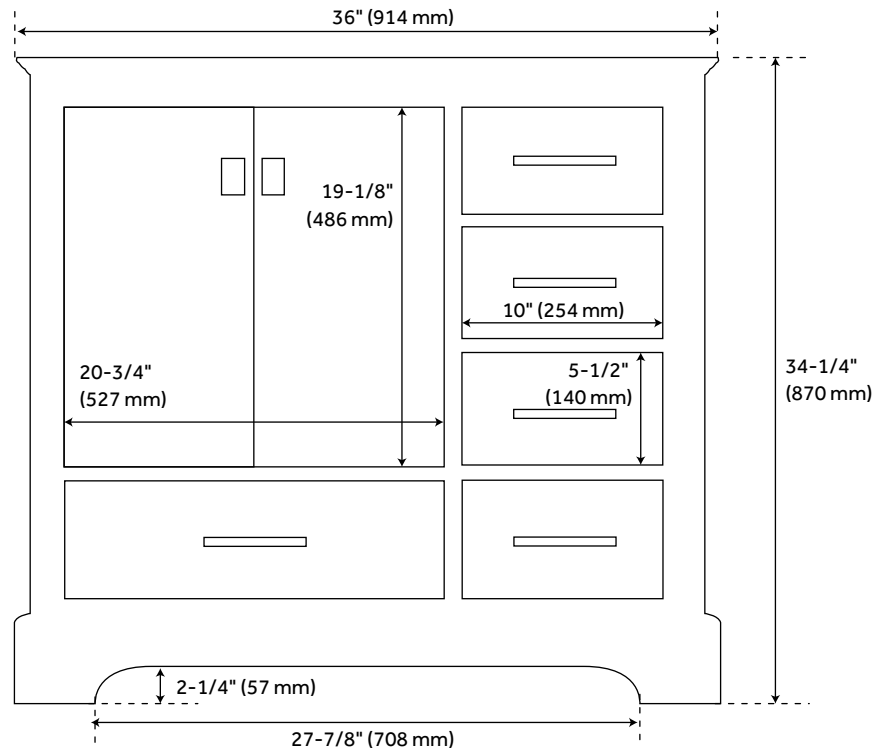

36" QUEN VANITY WITH UNDERMOUNT SINK - GRAY

SKU: 953527-36-UM

CODES/STANDARDS

FEATURES

Installation Type: Freestanding
Features: Matching Mirror;Soft-Close Hinges
Product Finish: Gray
Material: Wood
Number of Doors: 2
Number of Drawers: 5
Width: 36"
Height: 34-1/4"
Depth: 21"
Assembly Required: No
Dovetail Drawers: Yes
Number of Basins: 1
Sink Installation: Undermount - Oval
Water Depth To Overflow: 5"
Fits Drain Hole Size: 1-1/2"
Faucet Included: No
Vanity Top Thickness: 3cm
Water Depth to Rim: 6"
Size: 36"
Hardware Finish: Brushed Nickel
Sink Included: Optional
Basin Overflow: Yes
Vanity Top Included: Optional
Vanity Top Depth: 22"
Vanity Top Width: 37"
Mirror Included: No

Code:
REVISED 3/1/2022

36" QUEN VANITY - GRAY

SKU: 480543

All dimensions and specifications are nominal and may vary. Use actual products for accuracy in critical situations.