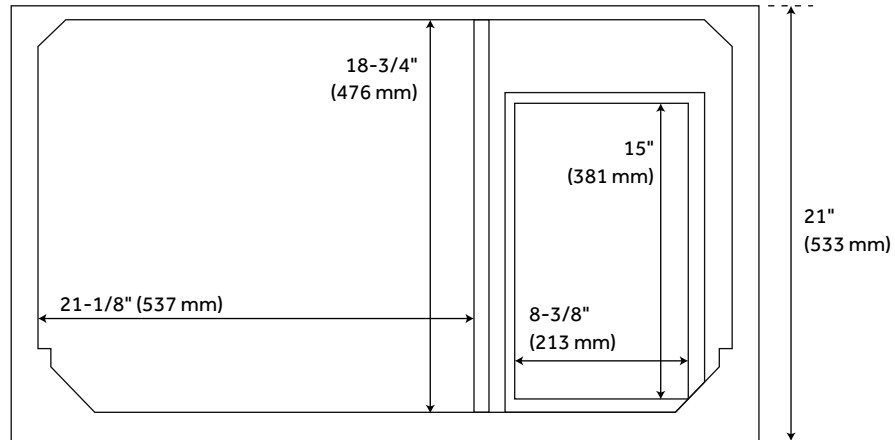

36" QUEN VANITY WITH UNDERMOUNT SINK - GRAY

SKU: 953527-36-UM

CODES/STANDARDS

FEATURES

Installation Type: Freestanding
Features: Matching Mirror;Soft-Close Hinges
Product Finish: Gray
Material: Wood
Number of Doors: 2
Number of Drawers: 5
Width: 36"
Height: 34-1/4"
Depth: 21"
Assembly Required: No
Dovetail Drawers: Yes
Number of Basins: 1
Sink Installation: Undermount - Oval
Water Depth To Overflow: 5"
Fits Drain Hole Size: 1-1/2"
Faucet Included: No
Vanity Top Thickness: 3cm
Water Depth to Rim: 6"
Size: 36"
Hardware Finish: Brushed Nickel
Sink Included: Optional
Basin Overflow: Yes
Vanity Top Included: Optional
Vanity Top Depth: 22"
Vanity Top Width: 37"
Mirror Included: No

Code:
REVISED 3/1/2022

36" QUEN VANITY - GRAY

SKU: 480543

All dimensions and specifications are nominal and may vary. Use actual products for accuracy in critical situations.