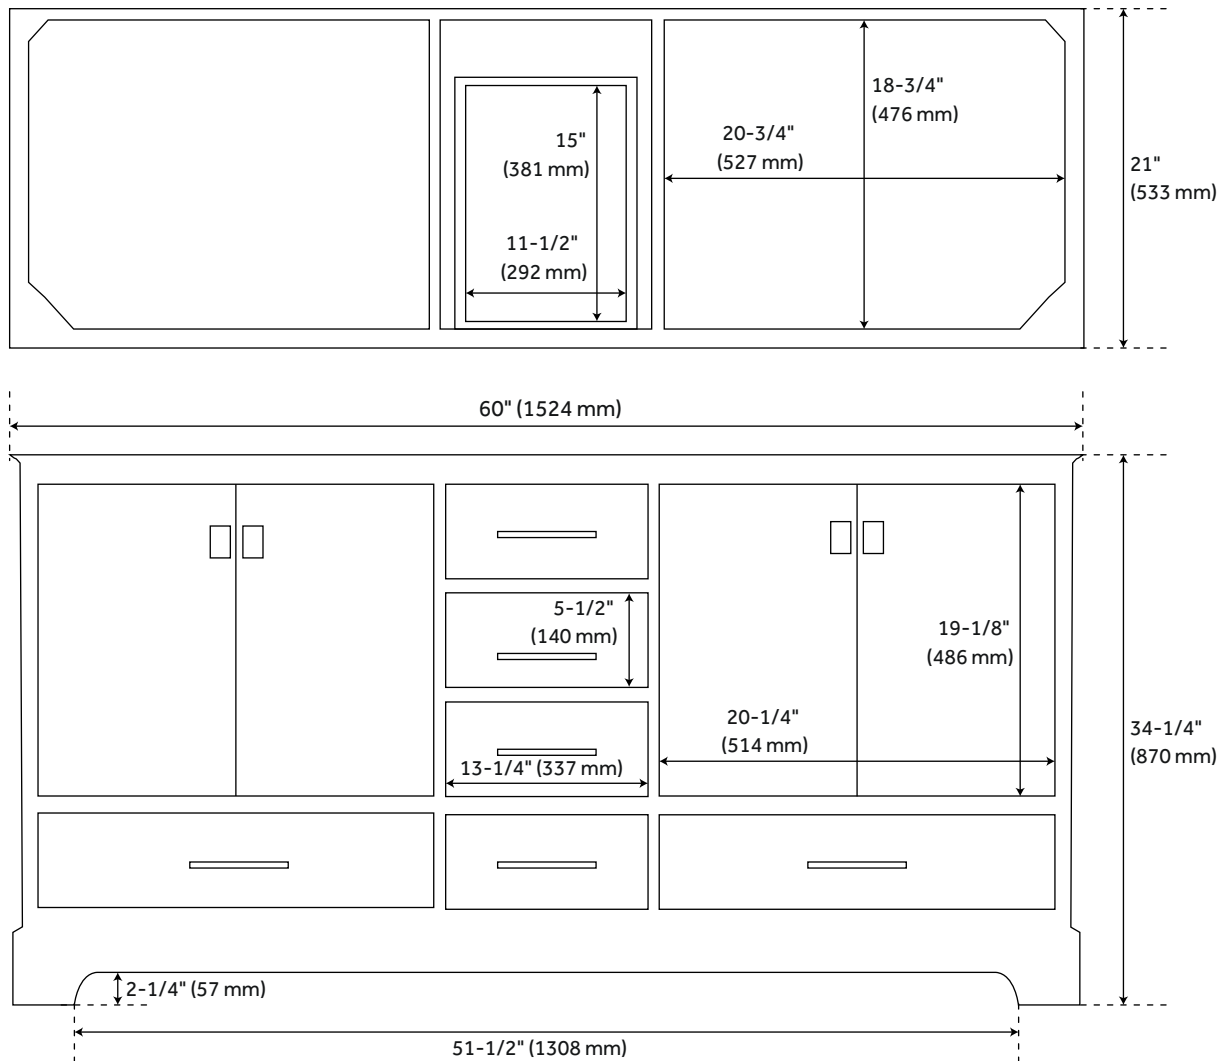

# 60" QUEN DOUBLE VANITY WITH UNDERMOUNT SINKS - SOFT WHITE

SKU: 953528-60-UM

## FEATURES

Installation Type: Freestanding  
Features: Matching Mirror; Soft-Close Hinges  
Product Finish: Soft White  
Material: Wood  
Number of Doors: 4  
Number of Drawers: 6  
Width: 60"  
Height: 34-1/4"  
Depth: 21"  
Assembly Required: No  
Dovetail Drawers: Yes  
Number of Basins: 2  
Sink Installation: Undermount - Oval  
Water Depth To Overflow: 5"  
Fits Drain Hole Size: 1-1/2"  
Faucet Included: No  
Vanity Top Thickness: 3cm  
Water Depth to Rim: 6"  
Size: 60"  
Hardware Finish: Satin Brass  
Sink Included: Optional  
Basin Overflow: Yes  
Vanity Top Included: Optional  
Vanity Top Depth: 22"  
Vanity Top Width: 61"  
Mirror Included: No

# 60" QUEN VANITY - SOFT WHITE

SKU: 480548

All dimensions and specifications are nominal and may vary. Use actual products for accuracy in critical situations.