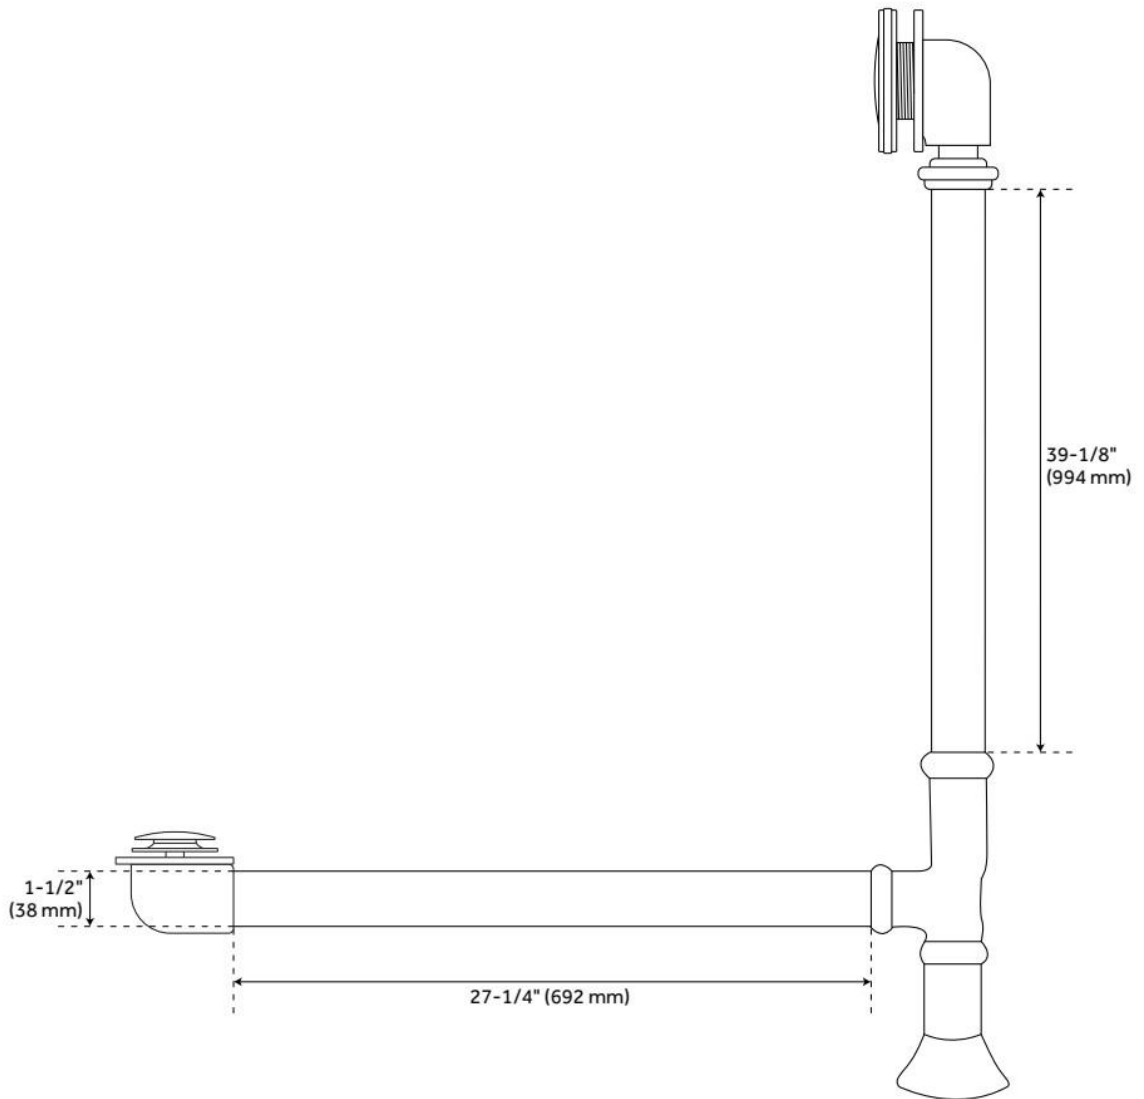

EXTENDED POP-UP TUB DRAIN - SWIVEL HEAD - DAISY WHEEL OVERFLOW - 1-1/2" TUBING

SKU: 946608

Code: SH439810, SH439814, SH438544, SH438550, SH439809, SH439797, SH439791, SH439804, SH439800, SH439818, SH439793, SH438545, SH438546, SH439817, SH439803, SH439799, SH439815, SH439801, SH439792, SH439802, SH439806, SH438547, SH439795, SH439819, SH439811, SH439812, SH438548, SH439808, SH439805, SH439796, SH439794, SH438549, SH439813, SH439807, SH439816

FEATURES

LISTED ID: 510721, 510720, 510729, 510724

- Product is a Signature Hardware exclusive design.
- Overflow head swivels for use on most tubs, including those with a slanted wall.
- Adjustable overflow can be used on double wall tubs.
- Made from solid brass materials.
- 1-5/16" Thread length dimensions: 27-1/4" L drain pipe, 39-1/8" H overflow pipe. Accommodates tub walls up to 7/8" thick at overflow.
- 2-3/8" thread length dimensions: 27-1/4" L drain pipe, 39-1/8" H overflow pipe. Accommodates tub walls up to 1-3/4" thick at overflow.
- 2-15/16" thread length dimensions: 27-1/4" L drain pipe, 39-1/8" H overflow pipe. Accommodates tub walls up to 2-1/2" thick at overflow.
- 3-11/16" thread length dimensions: 27-1/4" L drain pipe, 39-1/8" H overflow pipe. Accommodates tub walls up to 3-3/8" thick at overflow.
- 4-1/4" thread length dimensions: 27-1/4" L drain pipe, 39-1/8" H overflow pipe. Accommodates tub walls up to 3-3/4" thick at overflow.

REVISED 6/17/2024

EXTENDED POP-UP TUB DRAIN - SWIVEL HEAD - DAISY WHEEL OVERFLOW - 1-1/2" TUBING

SKU: 946608

Code: SH439810, SH439814, SH438544, SH438550, SH439809, SH439797, SH439791, SH439804, SH439800, SH439818, SH439793, SH438545, SH438546, SH439817, SH439803, SH439799, SH439815, SH439801, SH439792, SH439802, SH439806, SH438547, SH439795, SH439819, SH439811, SH439812, SH438548, SH439808, SH439805, SH439796, SH439794, SH438549, SH439813, SH439807, SH439816