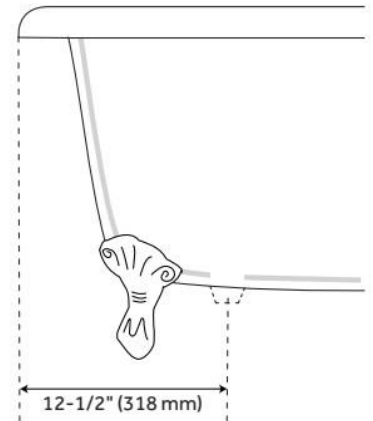

54" MIYA CAST IRON CLAWFOOT TUB - BLACK - BALL & CLAW FEET

SKU: 946229-54

Code: SH426323, SH475923, SH426324, SH475924, SH426325, SH475925, SH426326, SH475926, SH426327, SH475927

FEATURES

Tub Material: Cast Iron
Product Finish: Black
Shape: Oval
Tub Drain Placement: End
Drain Included: Optional
Water Depth to Overflow: 13"
Water Capacity (Gallons): 47.5
Built-In Adjusters: Yes
Tub Weight Uncrated (lbs): 270
Optional Accessory: 428473

REVISED 6/19/2024

54" MIYA CAST IRON CLAWFOOT TUB - BLACK - BALL & CLAW FEET

SKU: 946229-54

Code: SH426323, SH475923, SH426324, SH475924, SH426325, SH475925, SH426326, SH475926, SH426327, SH475927

REVISED 6/19/2024

FEATURES

LISTED ID: 510721, 510720, 510729, 510724

- Product is a Signature Hardware exclusive design.
- Overflow head swivels for use on most tubs, including those with a slanted wall.
- Adjustable overflow can be used on double wall tubs.
- Made from solid brass materials.
- 1-5/16" Thread length dimensions: 27-1/4" L drain pipe, 39-1/8" H overflow pipe. Accommodates tub walls up to 7/8" thick at overflow.
- 2-3/8" thread length dimensions: 27-1/4" L drain pipe, 39-1/8" H overflow pipe. Accommodates tub walls up to 1-3/4" thick at overflow.
- 2-15/16" thread length dimensions: 27-1/4" L drain pipe, 39-1/8" H overflow pipe. Accommodates tub walls up to 2-1/2" thick at overflow.
- 3-11/16" thread length dimensions: 27-1/4" L drain pipe, 39-1/8" H overflow pipe. Accommodates tub walls up to 3-3/8" thick at overflow.
- 4-1/4" thread length dimensions: 27-1/4" L drain pipe, 39-1/8" H overflow pipe. Accommodates tub walls up to 3-3/4" thick at overflow.