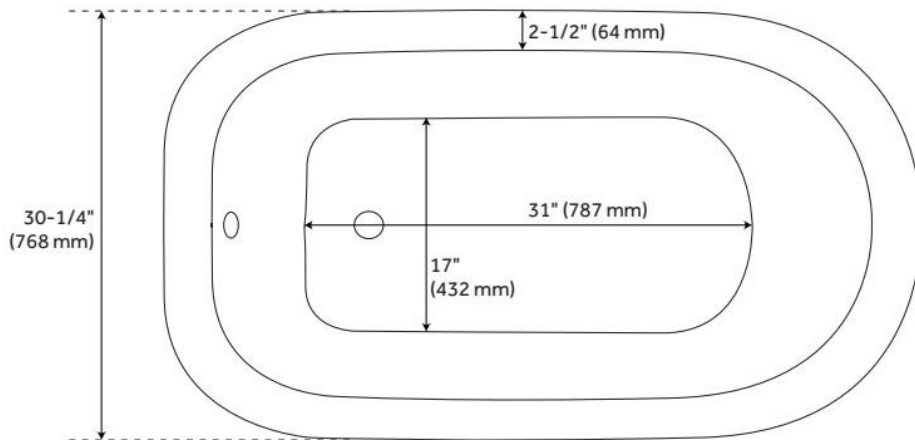

54" MIYA CAST IRON CLAWFOOT TUB - BLACK - BALL & CLAW FEET

SKU: 946229-54

Code: SH426323, SH475923, SH426324, SH475924, SH426325, SH475925, SH426326, SH475926, SH426327, SH475927

REVISED 6/19/2024