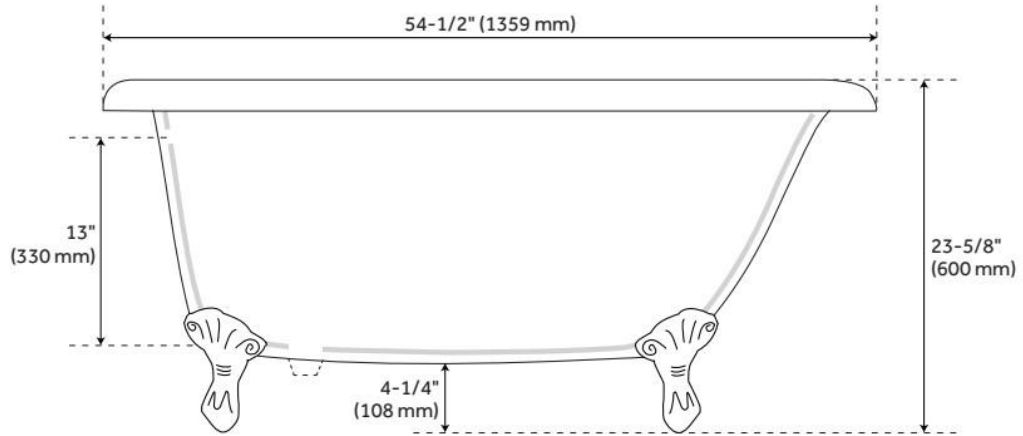

54" MIYA CAST IRON CLAWFOOT TUB - BLACK - BALL & CLAW FEET

SKU: 946229-54

Code: SH426323, SH475923, SH426324, SH475924, SH426325, SH475925, SH426326, SH475926, SH426327, SH475927

REVISED 6/19/2024