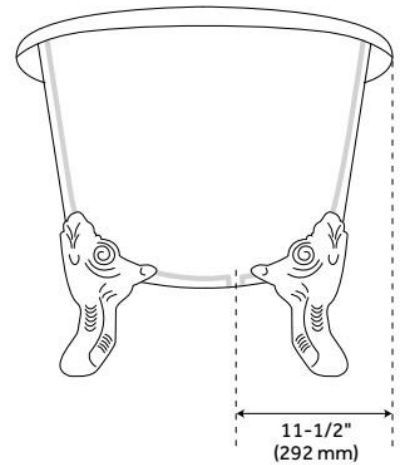

72" LENA CAST IRON TUB - SLATE BLUE - MONARCH FEET

SKU: 946205-72

Code: SH415289, SH475856, SH415290, SH475857, SH415291, SH475858, SH415292, SH475859, SH445056, SH476000, SH445057, SH476001

REVISED 6/19/2024