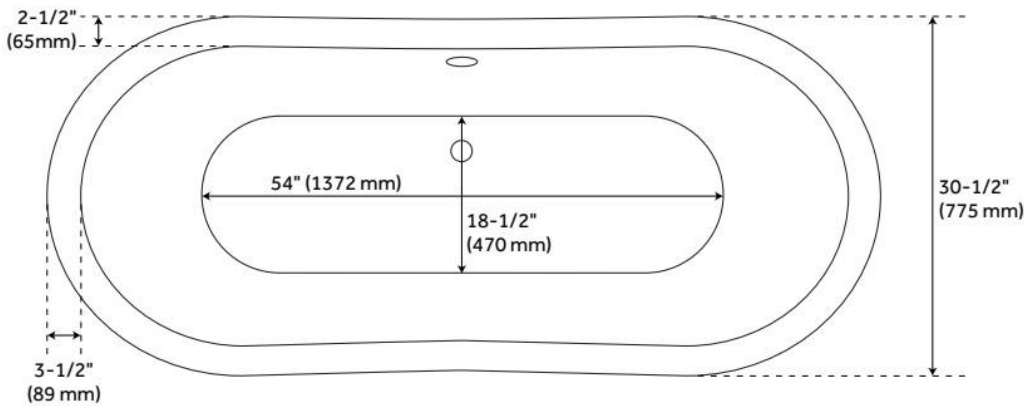

72" LENA CAST IRON TUB - SLATE BLUE - MONARCH FEET

SKU: 946205-72

Code: SH415289, SH475856, SH415290, SH475857, SH415291, SH475858, SH415292, SH475859, SH445056, SH476000, SH445057, SH476001

REVISED 6/19/2024