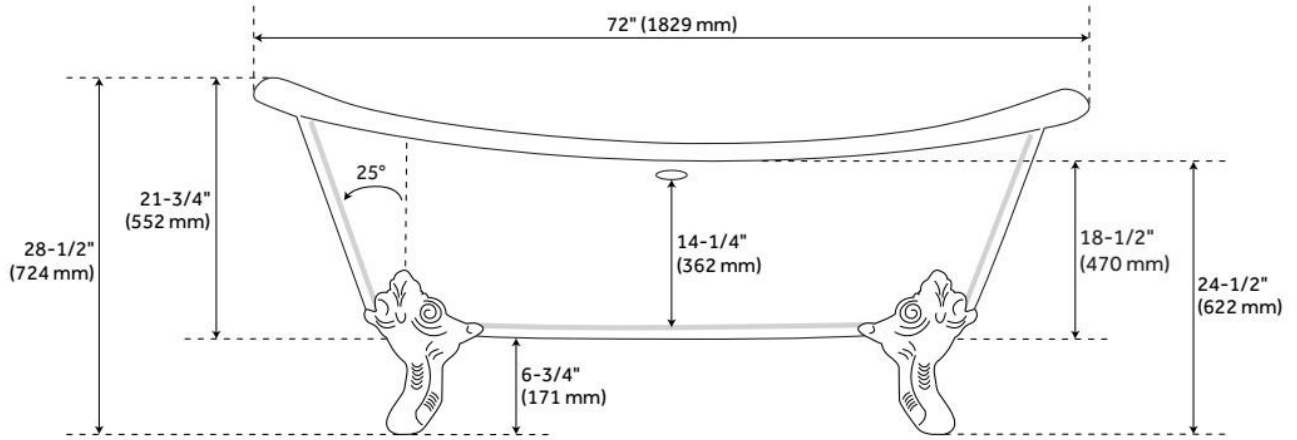

72" LENA CAST IRON TUB - SLATE BLUE - MONARCH FEET

SKU: 946205-72

Code: SH415289, SH475856, SH415290, SH475857, SH415291, SH475858, SH415292, SH475859, SH445056, SH476000, SH445057, SH476001

REVISED 6/19/2024