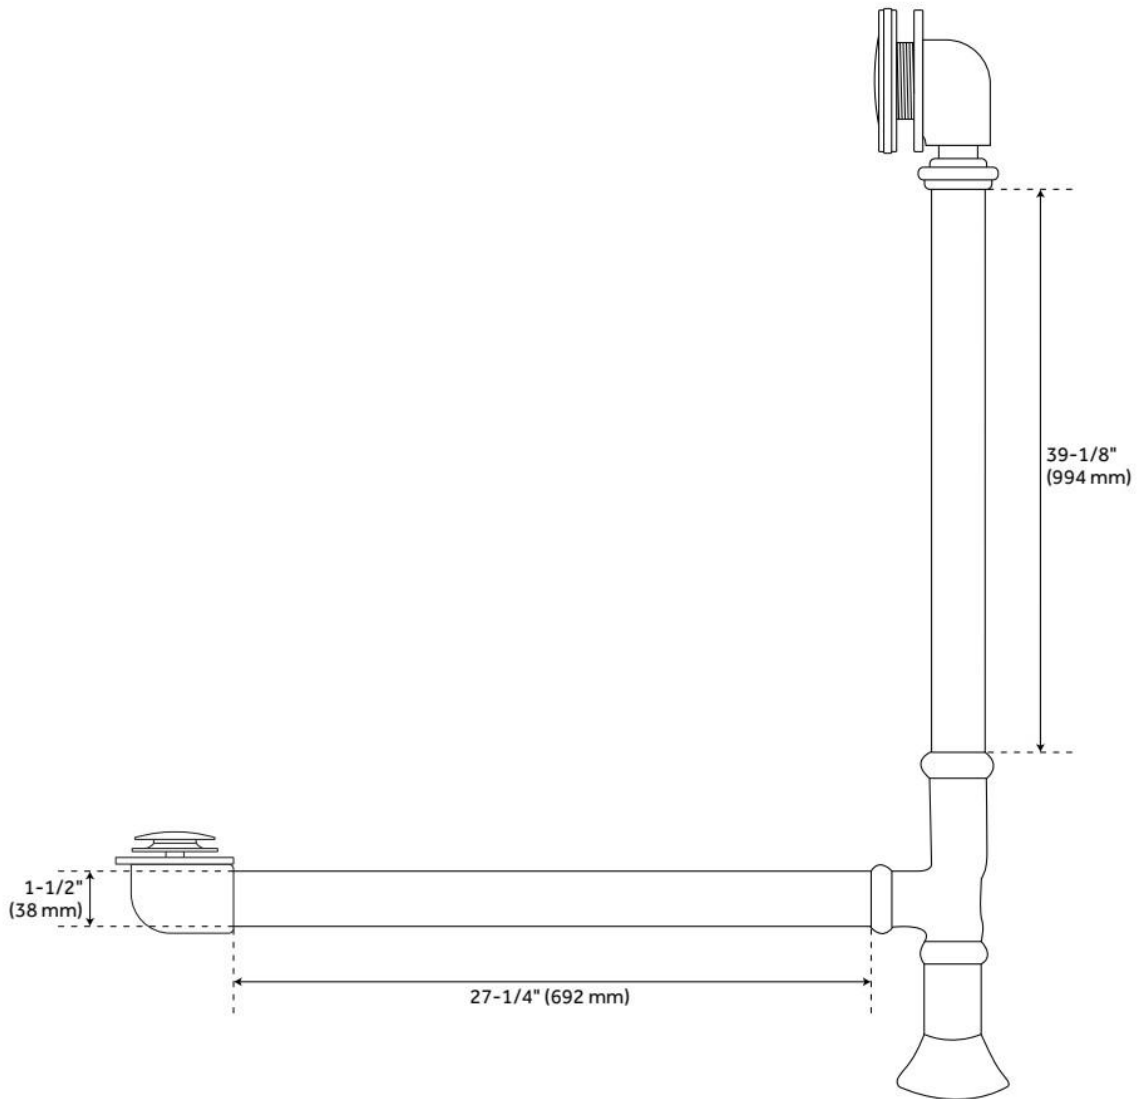

## FEATURES

Tub Material: Cast Iron  
Product Finish: Slate Blue  
Shape: Oval  
Tub Drain Placement: Offset  
Drain Included: Optional  
Water Depth to Overflow: 14-1/4"  
Water Capacity (Gallons): 62  
Built-In Adjusters: Yes  
Tub Weight Uncrated (lbs): 524  
Optional Accessory: 428473

## FEATURES

LISTED ID: 510721, 510720, 510729, 510724

- Product is a Signature Hardware exclusive design.
- Overflow head swivels for use on most tubs, including those with a slanted wall.
- Adjustable overflow can be used on double wall tubs.
- Made from solid brass materials.
- 1-5/16" Thread length dimensions: 27-1/4" L drain pipe, 39-1/8" H overflow pipe. Accommodates tub walls up to 7/8" thick at overflow.
- 2-3/8" thread length dimensions: 27-1/4" L drain pipe, 39-1/8" H overflow pipe. Accommodates tub walls up to 1-3/4" thick at overflow.
- 2-15/16" thread length dimensions: 27-1/4" L drain pipe, 39-1/8" H overflow pipe. Accommodates tub walls up to 2-1/2" thick at overflow.
- 3-11/16" thread length dimensions: 27-1/4" L drain pipe, 39-1/8" H overflow pipe. Accommodates tub walls up to 3-3/8" thick at overflow.
- 4-1/4" thread length dimensions: 27-1/4" L drain pipe, 39-1/8" H overflow pipe. Accommodates tub walls up to 3-3/4" thick at overflow.

# EXTENDED POP-UP TUB DRAIN - SWIVEL HEAD - DAISY WHEEL OVERFLOW - 1-1/2" TUBING

SKU: 946608

Code: SH439810, SH439814, SH438544, SH438550, SH439809, SH439797, SH439791, SH439804, SH439800, SH439818, SH439793, SH438545, SH438546, SH439817, SH439803, SH439799, SH439815, SH439801, SH439792, SH439802, SH439806, SH438547, SH439795, SH439819, SH439811, SH439812, SH438548, SH439808, SH439805, SH439796, SH439794, SH438549, SH439813, SH439807, SH439816