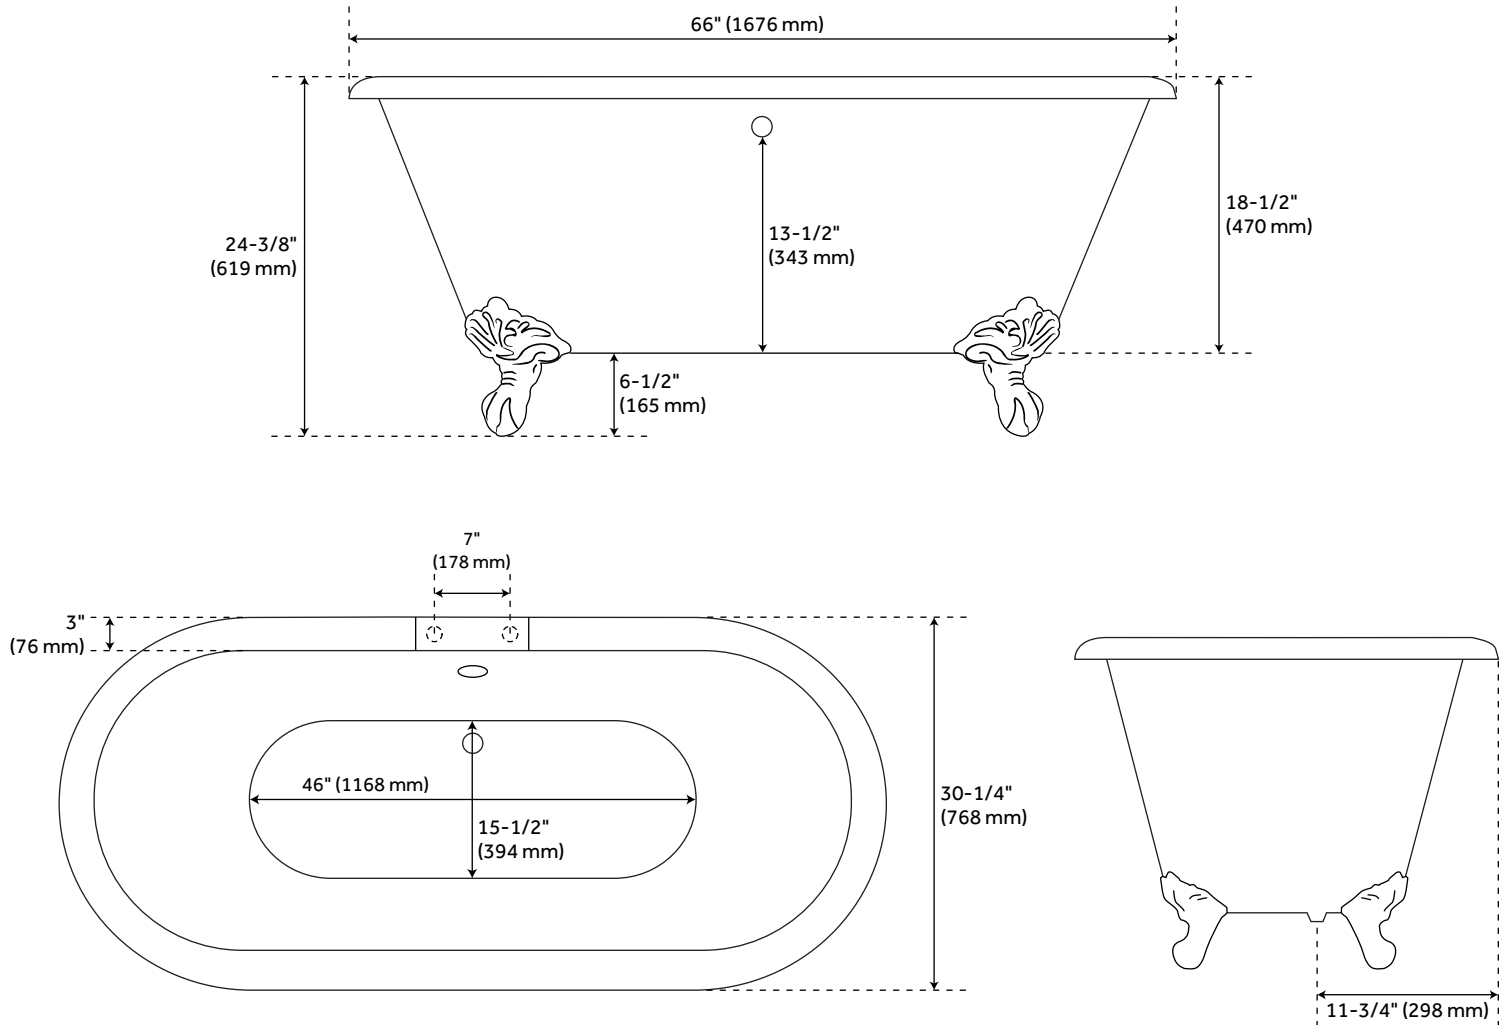

FEATURES

Design: Traditional
Product Finish: Dark Gray
Length: 66"
Width: 30-1/4"
Height: 24-3/8"
Water Depth To Overflow: 13-1/2"
Exterior Treatment: Hand-Smoothed Painted
Interior Treatment: White Porcelain Enamel
Faucet Included: No
Shape: Oval
Feet Material: Cast Iron
Tub Overflow: Yes
Tub Material: Cast Iron
Tub Interior Length: 46"
Tub Interior Width: 15-1/2"
Feet Type: Imperial
Tap Deck: Yes
Faucet Drillings: Tap Deck - 7" Rim Holes
Water Capacity (Gallons): 41
Built-In Adjusters: Yes
Tub Weight Uncrated (lbs): 406

REVISED 3/28/2023

66" SANFORD CAST IRON CLAWFOOT TUB - 7" RIM HOLES- DARK GRAY - IMPERIAL FEET

SKU: 946200-RH

Code: SH415177, SH475852, SH415178, SH475853, SH415180, SH475854, SH415181, SH475855, SH445001, SH475988, SH445006, SH475989

ADDITIONAL FEATURES

- The paint used for this tub is lead free.
- Signature Hardware: Dark Gray is comparable to Pantone 431 and Sherwin-Williams Web Gray 7075. Due to computer monitor settings, actual product color may vary slightly from photos.
- Overflow Drain will include: Extended Pop-Up Drain with Swivel Head, a Daisy Wheel overflow, which remain open to allow water into the drain.
- If Dark Gray Feet are selected, they will come with a white drain. All other feet selections the drain finish will match the feet.

REVISED 3/28/2023

66" SANFORD CAST IRON CLAWFOOT TUB - DARK GRAY - 7" RIM HOLES - IMPERIAL FEET

SKU: 946200-RH

All dimensions and specifications are nominal and may vary. Use actual products for accuracy in critical situations.