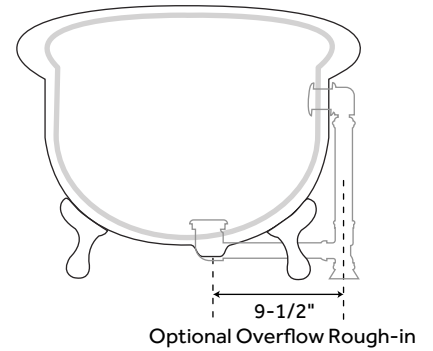

## FEATURES

Design: Traditional  
Product Finish: White  
Shape: Oval  
Material: Acrylic  
Exterior Treatment: Smooth  
Interior Treatment: Smooth  
Feet Type: Imperial  
Feet Material: Cast Aluminum  
Drain Included: No  
Drain Placement: Offset  
Faucet Included: No  
Built-In Adjusters: Yes  
Water Capacity Without Overflow:  
(Gallons): 46  
Water Depth Without Overflow: 16-5/8"  
Tub Weight Uncrated (lbs): 115  
Tub Weight Crated (lbs): 225

## SIGNATURE HARDWARE LIFETIME WARRANTY

See website for warranty information

All measurements are approximate. Measurements may vary +/- 1/2".

REVISED 07/28/2020

# 69" AUDREY

### FEATURES

Design: Traditional  
Product Finish: White  
Shape: Oval  
Material: Acrylic  
Exterior Treatment: Smooth  
Interior Treatment: Smooth  
Feet Type: Imperial  
Feet Material: Cast Aluminum  
Drain Included: No  
Drain Placement: Offset  
Faucet Included: No  
Built-In Adjusters: Yes  
Water Capacity Without Overflow (Gallons): 59  
Water Depth Without Overflow: 17"  
Tub Weight Uncrated (lbs): 115  
Tub Weight Crated (lbs): 225