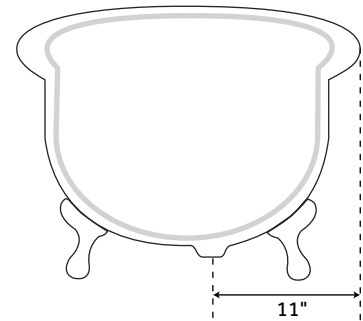

# 59" AUDREY

ACRYLIC CLAWFOOT TUB - IMPERIAL FEET

SKU: 911199

## FEATURES

Design: Traditional  
Product Finish: White  
Shape: Oval  
Material: Acrylic  
Exterior Treatment: Smooth  
Interior Treatment: Smooth  
Feet Type: Imperial  
Feet Material: Cast Aluminum  
Drain Included: No  
Drain Placement: Offset  
Faucet Included: No  
Built-In Adjusters: Yes  
Water Capacity Without Overflow:  
(Gallons): 46  
Water Depth Without Overflow: 16-5/8"  
Tub Weight Uncrated (lbs): 115  
Tub Weight Crated (lbs): 225

### FEATURES

Design: Traditional  
Product Finish: White  
Shape: Oval  
Material: Acrylic  
Exterior Treatment: Smooth  
Interior Treatment: Smooth  
Feet Type: Imperial  
Feet Material: Cast Aluminum  
Drain Included: No  
Drain Placement: Offset  
Faucet Included: No  
Built-In Adjusters: Yes  
Water Capacity Without Overflow (Gallons): 59  
Water Depth Without Overflow: 17"  
Tub Weight Uncrated (lbs): 115  
Tub Weight Crated (lbs): 225