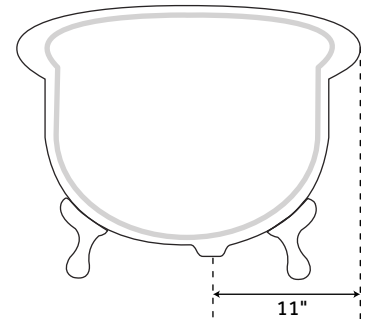

## FEATURES

Design: Traditional  
Product Finish: White  
Shape: Oval  
Material: Acrylic  
Exterior Treatment: Smooth  
Interior Treatment: Smooth  
Feet Type: Imperial  
Feet Material: Cast Aluminum  
Drain Included: No  
Drain Placement: Offset  
Faucet Included: No  
Built-In Adjusters: Yes  
Water Capacity Without Overflow:  
(Gallons): 46  
Water Depth Without Overflow: 16-5/8"  
Tub Weight Uncrated (lbs): 115  
Tub Weight Crated (lbs): 225

## SIGNATURE HARDWARE LIFETIME WARRANTY

See website for warranty information

All measurements are approximate. Measurements may vary +/- 1/2".

REVISED 07/28/2020

# 69" AUDREY

### FEATURES

Design: Traditional  
Product Finish: White  
Shape: Oval  
Material: Acrylic  
Exterior Treatment: Smooth  
Interior Treatment: Smooth  
Feet Type: Imperial  
Feet Material: Cast Aluminum  
Drain Included: No  
Drain Placement: Offset  
Faucet Included: No  
Built-In Adjusters: Yes  
Water Capacity Without Overflow (Gallons): 59  
Water Depth Without Overflow: 17"  
Tub Weight Uncrated (lbs): 115  
Tub Weight Crated (lbs): 225