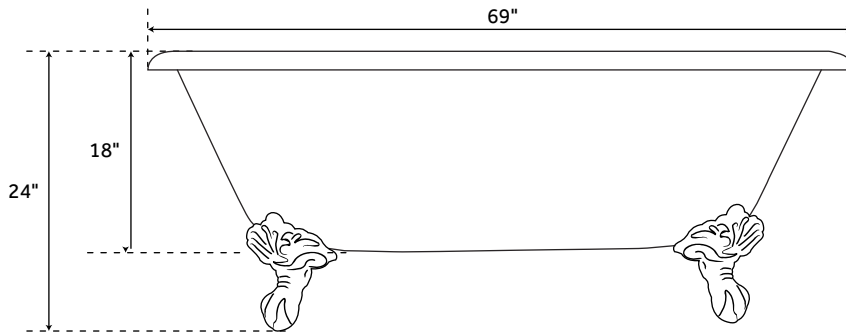

## FEATURES

Design: Traditional  
Product Finish: White  
Shape: Oval  
Material: Acrylic  
Exterior Treatment: Smooth  
Interior Treatment: Smooth  
Feet Type: Imperial  
Feet Material: Cast Aluminum  
Drain Included: No  
Drain Placement: Offset  
Faucet Included: No  
Built-In Adjusters: Yes  
Water Capacity Without Overflow:  
(Gallons): 46  
Water Depth Without Overflow: 16-5/8"  
Tub Weight Uncrated (lbs): 115  
Tub Weight Crated (lbs): 225

### FEATURES

Design: Traditional  
Product Finish: White  
Shape: Oval  
Material: Acrylic  
Exterior Treatment: Smooth  
Interior Treatment: Smooth  
Feet Type: Imperial  
Feet Material: Cast Aluminum  
Drain Included: No  
Drain Placement: Offset  
Faucet Included: No  
Built-In Adjusters: Yes  
Water Capacity Without Overflow (Gallons): 59  
Water Depth Without Overflow: 17"  
Tub Weight Uncrated (lbs): 115  
Tub Weight Crated (lbs): 225