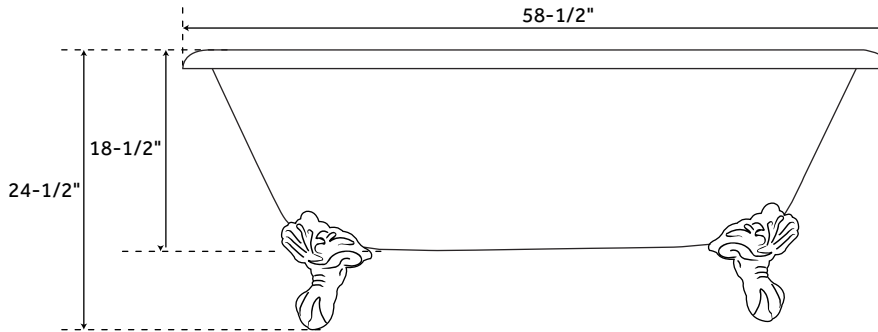

## FEATURES

Design: Traditional  
Product Finish: White  
Shape: Oval  
Material: Acrylic  
Exterior Treatment: Smooth  
Interior Treatment: Smooth  
Feet Type: Imperial  
Feet Material: Cast Aluminum  
Drain Included: No  
Drain Placement: Offset  
Faucet Included: No  
Built-In Adjusters: Yes  
Water Capacity Without Overflow:  
(Gallons): 46  
Water Depth Without Overflow: 16-5/8"  
Tub Weight Uncrated (lbs): 115  
Tub Weight Crated (lbs): 225

### FEATURES

Design: Traditional  
Product Finish: White  
Shape: Oval  
Material: Acrylic  
Exterior Treatment: Smooth  
Interior Treatment: Smooth  
Feet Type: Imperial  
Feet Material: Cast Aluminum  
Drain Included: No  
Drain Placement: Offset  
Faucet Included: No  
Built-In Adjusters: Yes  
Water Capacity Without Overflow (Gallons): 59  
Water Depth Without Overflow: 17"  
Tub Weight Uncrated (lbs): 115  
Tub Weight Crated (lbs): 225