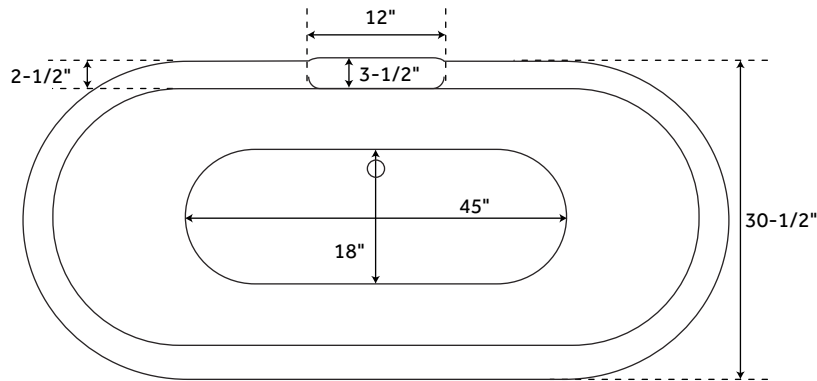

## FEATURES

Design: Traditional  
Product Finish: White  
Shape: Oval  
Material: Acrylic  
Exterior Treatment: Smooth  
Interior Treatment: Smooth  
Feet Type: Imperial  
Feet Material: Cast Aluminum  
Drain Included: No  
Drain Placement: Offset  
Faucet Included: No  
Built-In Adjusters: Yes  
Water Capacity Without Overflow:  
(Gallons): 46  
Water Depth Without Overflow: 16-5/8"  
Tub Weight Uncrated (lbs): 115  
Tub Weight Crated (lbs): 225

## SIGNATURE HARDWARE LIFETIME WARRANTY

See website for warranty information

All measurements are approximate. Measurements may vary +/- 1/2".

REVISED 07/28/2020

# 69" AUDREY

### FEATURES

Design: Traditional  
Product Finish: White  
Shape: Oval  
Material: Acrylic  
Exterior Treatment: Smooth  
Interior Treatment: Smooth  
Feet Type: Imperial  
Feet Material: Cast Aluminum  
Drain Included: No  
Drain Placement: Offset  
Faucet Included: No  
Built-In Adjusters: Yes  
Water Capacity Without Overflow (Gallons): 59  
Water Depth Without Overflow: 17"  
Tub Weight Uncrated (lbs): 115  
Tub Weight Crated (lbs): 225