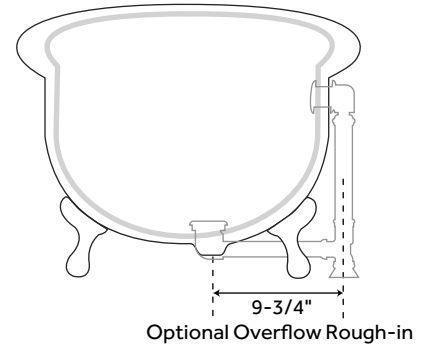

# 59" AUDREY

ACRYLIC CLAWFOOT TUB - IMPERIAL FEET

SKU: 911199

## FEATURES

Design: Traditional  
Product Finish: White  
Shape: Oval  
Material: Acrylic  
Exterior Treatment: Smooth  
Interior Treatment: Smooth  
Feet Type: Imperial  
Feet Material: Cast Aluminum  
Drain Included: No  
Drain Placement: Offset  
Faucet Included: No  
Built-In Adjusters: Yes  
Water Capacity Without Overflow:  
(Gallons): 46  
Water Depth Without Overflow: 16-5/8"  
Tub Weight Uncrated (lbs): 115  
Tub Weight Crated (lbs): 225

# 69" AUDREY

### FEATURES

Design: Traditional  
Product Finish: White  
Shape: Oval  
Material: Acrylic  
Exterior Treatment: Smooth  
Interior Treatment: Smooth  
Feet Type: Imperial  
Feet Material: Cast Aluminum  
Drain Included: No  
Drain Placement: Offset  
Faucet Included: No  
Built-In Adjusters: Yes  
Water Capacity Without Overflow (Gallons): 59  
Water Depth Without Overflow: 17"  
Tub Weight Uncrated (lbs): 115  
Tub Weight Crated (lbs): 225