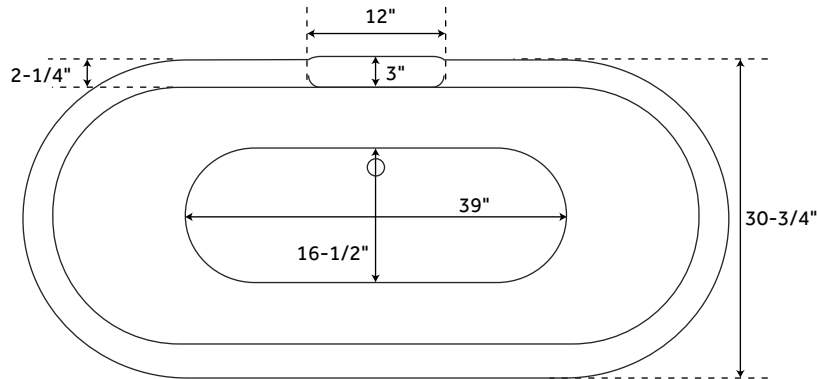

# 59" AUDREY

ACRYLIC CLAWFOOT TUB - IMPERIAL FEET

SKU: 911199

## FEATURES

Design: Traditional  
Product Finish: White  
Shape: Oval  
Material: Acrylic  
Exterior Treatment: Smooth  
Interior Treatment: Smooth  
Feet Type: Imperial  
Feet Material: Cast Aluminum  
Drain Included: No  
Drain Placement: Offset  
Faucet Included: No  
Built-In Adjusters: Yes  
Water Capacity Without Overflow:  
(Gallons): 46  
Water Depth Without Overflow: 16-5/8"  
Tub Weight Uncrated (lbs): 115  
Tub Weight Crated (lbs): 225

# 69" AUDREY

### FEATURES

Design: Traditional  
Product Finish: White  
Shape: Oval  
Material: Acrylic  
Exterior Treatment: Smooth  
Interior Treatment: Smooth  
Feet Type: Imperial  
Feet Material: Cast Aluminum  
Drain Included: No  
Drain Placement: Offset  
Faucet Included: No  
Built-In Adjusters: Yes  
Water Capacity Without Overflow (Gallons): 59  
Water Depth Without Overflow: 17"  
Tub Weight Uncrated (lbs): 115  
Tub Weight Crated (lbs): 225