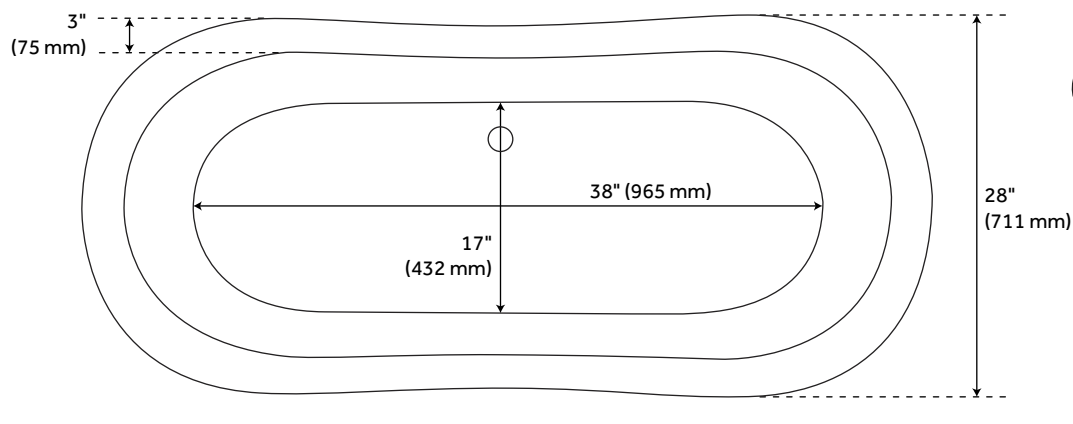

63" ROSALIND ACRYLIC TUB - LION PAW FEET - ROLL TOP

SKU: 946175-63-RR

FEATURES

Design: Traditional
Product Finish: White
Length: 63"
Width: 28"
Height: 28-3/4"
Drain Included: Yes
Faucet Included: No
Shape: Oval
Tub Overflow: Yes
Tub Material: Acrylic
Tub Interior Length: 38"
Tub Interior Width: 17"
Feet Type: Lion Paw
Tap Deck: No
Built-In Adjusters: Yes
Tub Weight Uncrated (lbs): 122

CODES/STANDARDS

CSA B45.5/IAPMO Z124

Code:
REVISED 3/11/2022

63" ROSALIND ACRYLIC CLAWFOOT TUB - LION FEET - ROLLED RIM

SKU: 946175-63-RR

All dimensions and specifications are nominal and may vary. Use actual products for accuracy in critical situations.