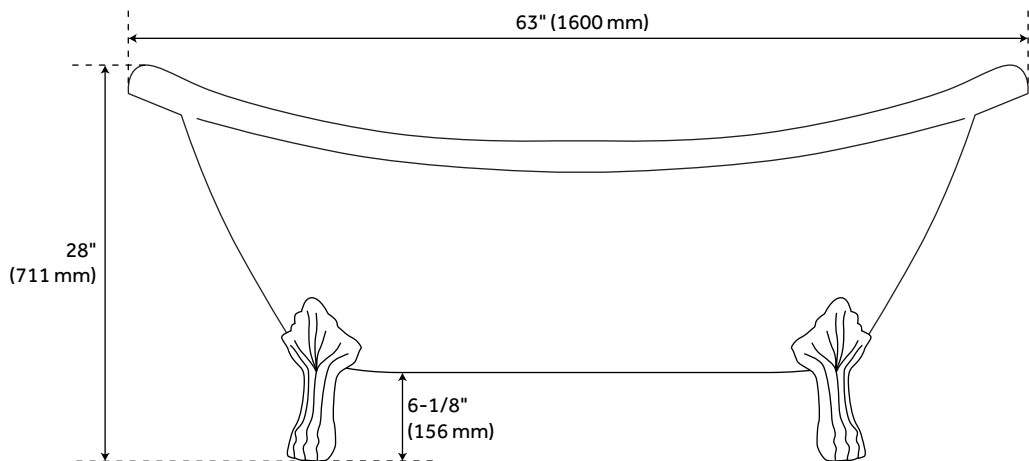

63" ROSALIND ACRYLIC TUB - LION PAW FEET - ROLL TOP

SKU: 946175-63-RR

FEATURES

Design: Traditional
Product Finish: White
Length: 63"
Width: 28"
Height: 28-3/4"
Drain Included: Yes
Faucet Included: No
Shape: Oval
Tub Overflow: Yes
Tub Material: Acrylic
Tub Interior Length: 38"
Tub Interior Width: 17"
Feet Type: Lion Paw
Tap Deck: No
Built-In Adjusters: Yes
Tub Weight Uncrated (lbs): 122

CODES/STANDARDS

CSA B45.5/IAPMO Z124

Code:
REVISED 3/11/2022

63" ROSALIND ACRYLIC CLAWFOOT TUB - LION FEET - ROLLED RIM

SKU: 946175-63-RR

All dimensions and specifications are nominal and may vary. Use actual products for accuracy in critical situations.