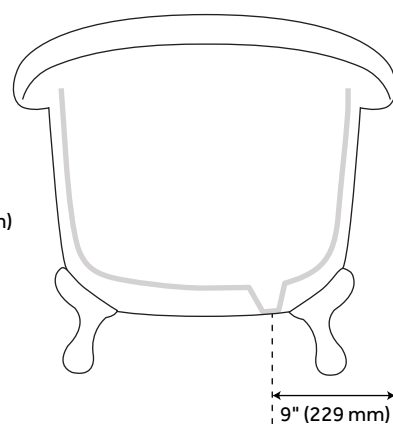

63" ROSALIND ACRYLIC TUB - LION PAW FEET - ROLL TOP

SKU: 946175-63-RR

FEATURES

Design: Traditional
Product Finish: White
Length: 63"
Width: 28"
Height: 28-3/4"
Drain Included: Yes
Faucet Included: No
Shape: Oval
Tub Overflow: Yes
Tub Material: Acrylic
Tub Interior Length: 38"
Tub Interior Width: 17"
Feet Type: Lion Paw
Tap Deck: No
Built-In Adjusters: Yes
Tub Weight Uncrated (lbs): 122

CODES/STANDARDS

CSA B45.5/IAPMO Z124

Code:
REVISED 3/11/2022

63" ROSALIND ACRYLIC CLAWFOOT TUB - LION FEET - ROLLED RIM

SKU: 946175-63-RR

All dimensions and specifications are nominal and may vary. Use actual products for accuracy in critical situations.