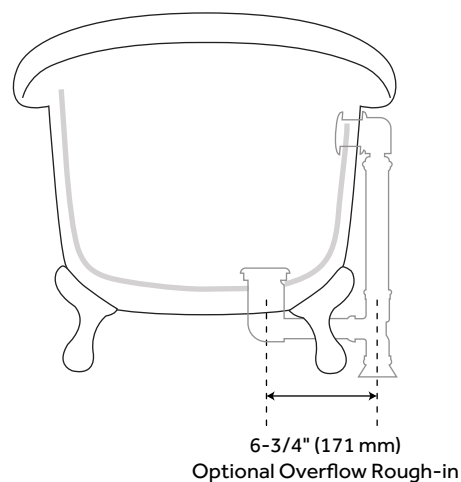

63" ROSALIND ACRYLIC TUB - LION PAW FEET - ROLL TOP

SKU: 946175-63-RR

FEATURES

Design: Traditional
Product Finish: White
Length: 63"
Width: 28"
Height: 28-3/4"
Drain Included: Yes
Faucet Included: No
Shape: Oval
Tub Overflow: Yes
Tub Material: Acrylic
Tub Interior Length: 38"
Tub Interior Width: 17"
Feet Type: Lion Paw
Tap Deck: No
Built-In Adjusters: Yes
Tub Weight Uncrated (lbs): 122

CODES/STANDARDS

CSA B45.5/IAPMO Z124

Code:
REVISED 3/11/2022

63" ROSALIND ACRYLIC CLAWFOOT TUB - LION FEET - ROLLED RIM

SKU: 946175-63-RR

All dimensions and specifications are nominal and may vary. Use actual products for accuracy in critical situations.