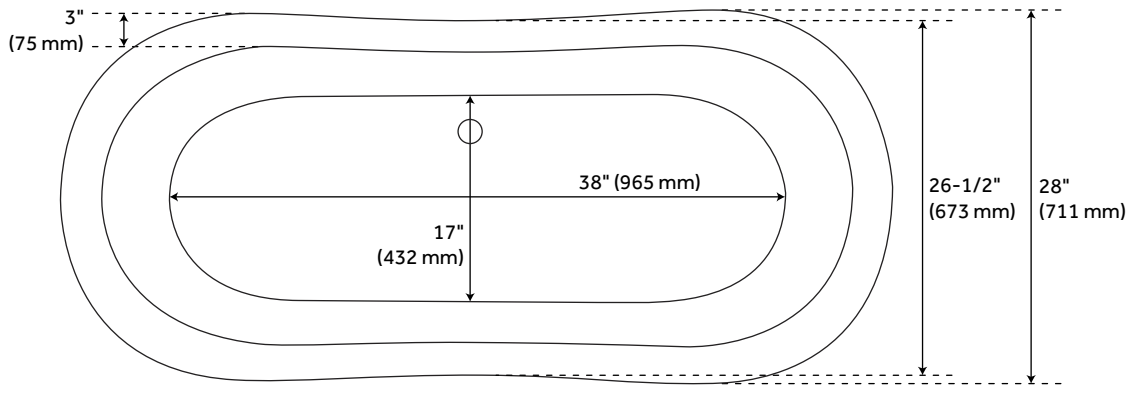

63" ROSALIND ACRYLIC TUB - IMPERIAL FEET - ROLL TOP

SKU: 946174-63-RR

FEATURES

Design: Traditional
Product Finish: White
Length: 63"
Width: 28"
Height: 28-1/4"
Drain Included: Yes
Faucet Included: No
Shape: Oval
Tub Overflow: Yes
Tub Material: Acrylic
Tub Interior Length: 38"
Tub Interior Width: 17"
Feet Type: Imperial
Tap Deck: No
Built-In Adjusters: Yes
Tub Weight Uncrated (lbs): 122

CODES/STANDARDS

CSA B45.5/IAPMO Z124

Code:
REVISED 3/11/2022

63" ROSALIND ACRYLIC CLAWFOOT TUB - IMPERIAL FEET - ROLLED RIM

SKU: 946174-63-RR

All dimensions and specifications are nominal and may vary. Use actual products for accuracy in critical situations.