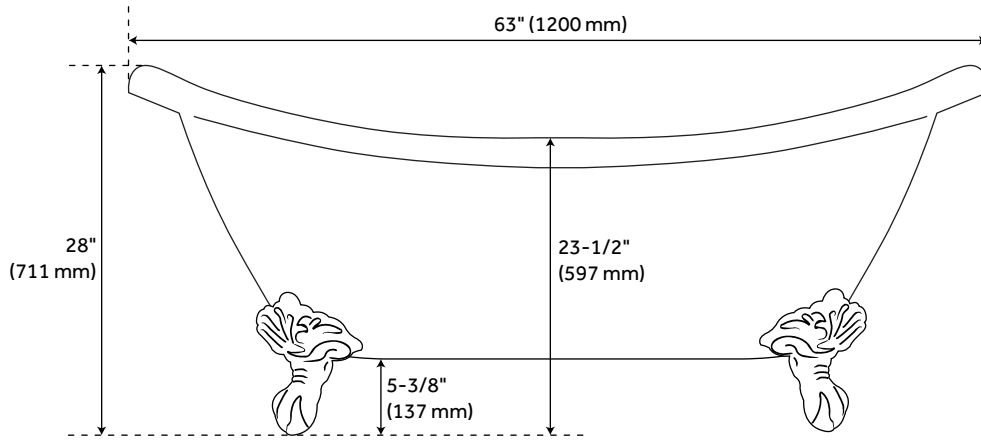

63" ROSALIND ACRYLIC TUB - IMPERIAL FEET - ROLL TOP

SKU: 946174-63-RR

FEATURES

Design: Traditional
Product Finish: White
Length: 63"
Width: 28"
Height: 28-1/4"
Drain Included: Yes
Faucet Included: No
Shape: Oval
Tub Overflow: Yes
Tub Material: Acrylic
Tub Interior Length: 38"
Tub Interior Width: 17"
Feet Type: Imperial
Tap Deck: No
Built-In Adjusters: Yes
Tub Weight Uncrated (lbs): 122

CODES/STANDARDS

CSA B45.5/IAPMO Z124

Code:
REVISED 3/11/2022

63" ROSALIND ACRYLIC CLAWFOOT TUB - IMPERIAL FEET - ROLLED RIM

SKU: 946174-63-RR

All dimensions and specifications are nominal and may vary. Use actual products for accuracy in critical situations.