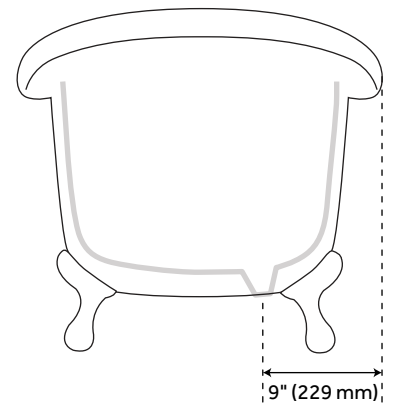

63" ROSALIND ACRYLIC TUB - IMPERIAL FEET - ROLL TOP

SKU: 946174-63-RR

FEATURES

Design: Traditional
Product Finish: White
Length: 63"
Width: 28"
Height: 28-1/4"
Drain Included: Yes
Faucet Included: No
Shape: Oval
Tub Overflow: Yes
Tub Material: Acrylic
Tub Interior Length: 38"
Tub Interior Width: 17"
Feet Type: Imperial
Tap Deck: No
Built-In Adjusters: Yes
Tub Weight Uncrated (lbs): 122

CODES/STANDARDS

CSA B45.5/IAPMO Z124

Code:
REVISED 3/11/2022

63" ROSALIND ACRYLIC CLAWFOOT TUB - IMPERIAL FEET - ROLLED RIM

SKU: 946174-63-RR

All dimensions and specifications are nominal and may vary. Use actual products for accuracy in critical situations.