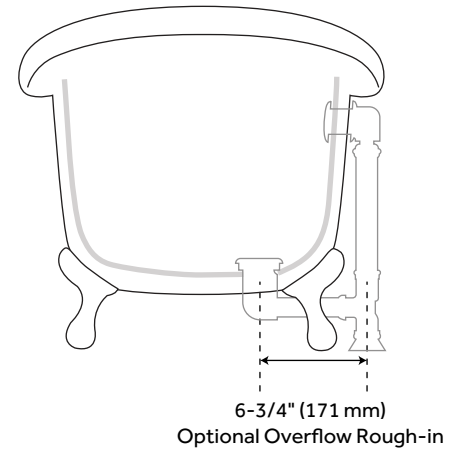

63" ROSALIND ACRYLIC TUB - IMPERIAL FEET - ROLL TOP

SKU: 946174-63-RR

FEATURES

Design: Traditional
Product Finish: White
Length: 63"
Width: 28"
Height: 28-1/4"
Drain Included: Yes
Faucet Included: No
Shape: Oval
Tub Overflow: Yes
Tub Material: Acrylic
Tub Interior Length: 38"
Tub Interior Width: 17"
Feet Type: Imperial
Tap Deck: No
Built-In Adjusters: Yes
Tub Weight Uncrated (lbs): 122

CODES/STANDARDS

CSA B45.5/IAPMO Z124

Code:
REVISED 3/11/2022

63" ROSALIND ACRYLIC CLAWFOOT TUB - IMPERIAL FEET - ROLLED RIM

SKU: 946174-63-RR

All dimensions and specifications are nominal and may vary. Use actual products for accuracy in critical situations.