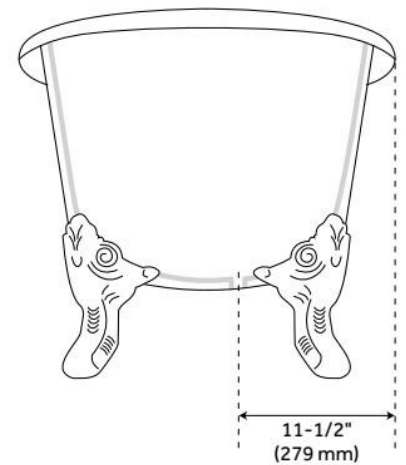

FEATURES

Tub Material: Cast Iron
Product Finish: White
Shape: Oval
Tub Drain Placement: Offset
Drain Included: Optional
Water Depth to Overflow: 14"
Water Capacity (Gallons): 56
Built-In Adjusters: Yes
Tub Weight Uncrated (lbs): 411
Optional Accessory: 428473

LISTED ID: 510724, 510721, 510729, 510720

ADDITIONAL FEATURES

- Overflow Drain will include: Extended Pop-Up Drain with Swivel Head, a Daisy Wheel overflow, which remain open to allow water into the drain.
- If Dark Gray Feet are selected, they will come with a white drain. All other feet selections the drain finish will match the feet.

REVISED 6/20/2024

72" LENA CAST IRON CLAWFOOT TUB - CONTINUOUS ROLLED RIM - MONARCH FEET

SKU: 946168-72-T

Code: SH312539, SH475754, SH312540, SH475755, SH312541, SH475756, SH312542, SH475757, SH445016, SH475980, SH445030, SH475981

FEATURES

LISTED ID: 510721, 510720, 510729, 510724

- Product is a Signature Hardware exclusive design.
- Overflow head swivels for use on most tubs, including those with a slanted wall.
- Adjustable overflow can be used on double wall tubs.
- Made from solid brass materials.
- 1-5/16" Thread length dimensions: 27-1/4" L drain pipe, 39-1/8" H overflow pipe. Accommodates tub walls up to 7/8" thick at overflow.
- 2-3/8" thread length dimensions: 27-1/4" L drain pipe, 39-1/8" H overflow pipe. Accommodates tub walls up to 1-3/4" thick at overflow.
- 2-15/16" thread length dimensions: 27-1/4" L drain pipe, 39-1/8" H overflow pipe. Accommodates tub walls up to 2-1/2" thick at overflow.
- 3-11/16" thread length dimensions: 27-1/4" L drain pipe, 39-1/8" H overflow pipe. Accommodates tub walls up to 3-3/8" thick at overflow.
- 4-1/4" thread length dimensions: 27-1/4" L drain pipe, 39-1/8" H overflow pipe. Accommodates tub walls up to 3-3/4" thick at overflow.