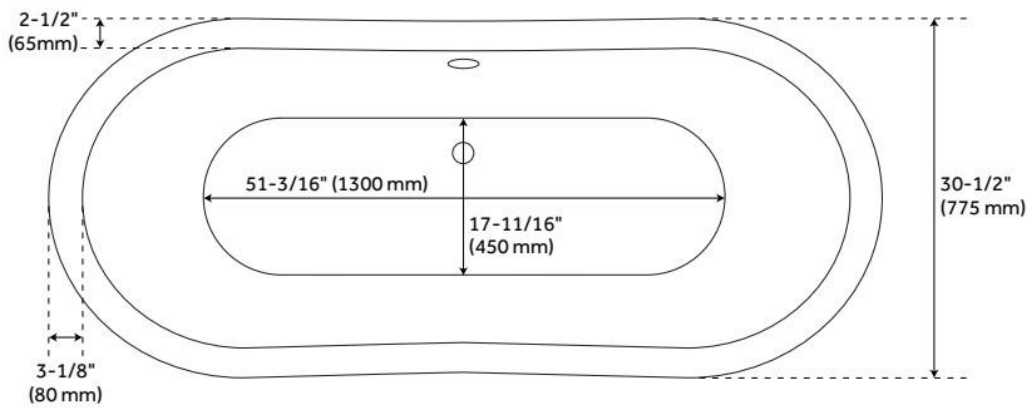

FEATURES

Tub Material: Cast Iron
Product Finish: White
Shape: Oval
Tub Drain Placement: Offset
Drain Included: Optional
Water Depth to Overflow: 14"
Water Capacity (Gallons): 56
Built-In Adjusters: Yes
Tub Weight Uncrated (lbs): 411
Optional Accessory: 428473

LISTED ID: 510724, 510721, 510729, 510720

ADDITIONAL FEATURES

- Overflow Drain will include: Extended Pop-Up Drain with Swivel Head, a Daisy Wheel overflow, which remain open to allow water into the drain.
- If Dark Gray Feet are selected, they will come with a white drain. All other feet selections the drain finish will match the feet.

REVISED 6/20/2024

72" LENA CAST IRON CLAWFOOT TUB - CONTINUOUS ROLLED RIM - MONARCH FEET

SKU: 946168-72-T

Code: SH312539, SH475754, SH312540, SH475755, SH312541, SH475756, SH312542, SH475757, SH445016, SH475980, SH445030, SH475981

FEATURES

LISTED ID: 510721, 510720, 510729, 510724

- Product is a Signature Hardware exclusive design.
- Overflow head swivels for use on most tubs, including those with a slanted wall.
- Adjustable overflow can be used on double wall tubs.
- Made from solid brass materials.
- 1-5/16" Thread length dimensions: 27-1/4" L drain pipe, 39-1/8" H overflow pipe. Accommodates tub walls up to 7/8" thick at overflow.
- 2-3/8" thread length dimensions: 27-1/4" L drain pipe, 39-1/8" H overflow pipe. Accommodates tub walls up to 1-3/4" thick at overflow.
- 2-15/16" thread length dimensions: 27-1/4" L drain pipe, 39-1/8" H overflow pipe. Accommodates tub walls up to 2-1/2" thick at overflow.
- 3-11/16" thread length dimensions: 27-1/4" L drain pipe, 39-1/8" H overflow pipe. Accommodates tub walls up to 3-3/8" thick at overflow.
- 4-1/4" thread length dimensions: 27-1/4" L drain pipe, 39-1/8" H overflow pipe. Accommodates tub walls up to 3-3/4" thick at overflow.