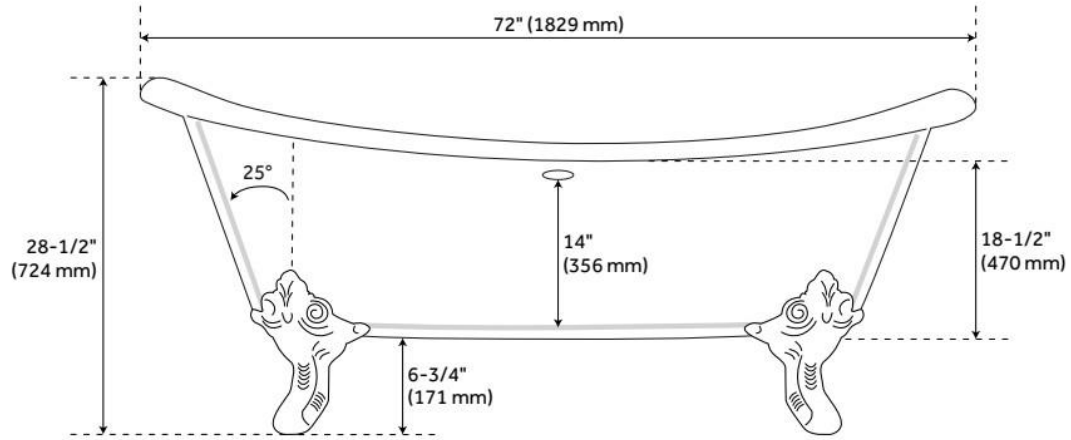

FEATURES

Tub Material: Cast Iron
Product Finish: White
Shape: Oval
Tub Drain Placement: Offset
Drain Included: Optional
Water Depth to Overflow: 14"
Water Capacity (Gallons): 56
Built-In Adjusters: Yes
Tub Weight Uncrated (lbs): 411
Optional Accessory: 428473

LISTED ID: 510724, 510721, 510729, 510720

ADDITIONAL FEATURES

- Overflow Drain will include: Extended Pop-Up Drain with Swivel Head, a Daisy Wheel overflow, which remain open to allow water into the drain.
- If Dark Gray Feet are selected, they will come with a white drain. All other feet selections the drain finish will match the feet.

REVISED 6/20/2024

72" LENA CAST IRON CLAWFOOT TUB - CONTINUOUS ROLLED RIM - MONARCH FEET

SKU: 946168-72-T

Code: SH312539, SH475754, SH312540, SH475755, SH312541, SH475756, SH312542, SH475757, SH445016, SH475980, SH445030, SH475981

FEATURES

LISTED ID: 510721, 510720, 510729, 510724

- Product is a Signature Hardware exclusive design.
- Overflow head swivels for use on most tubs, including those with a slanted wall.
- Adjustable overflow can be used on double wall tubs.
- Made from solid brass materials.
- 1-5/16" Thread length dimensions: 27-1/4" L drain pipe, 39-1/8" H overflow pipe. Accommodates tub walls up to 7/8" thick at overflow.
- 2-3/8" thread length dimensions: 27-1/4" L drain pipe, 39-1/8" H overflow pipe. Accommodates tub walls up to 1-3/4" thick at overflow.
- 2-15/16" thread length dimensions: 27-1/4" L drain pipe, 39-1/8" H overflow pipe. Accommodates tub walls up to 2-1/2" thick at overflow.
- 3-11/16" thread length dimensions: 27-1/4" L drain pipe, 39-1/8" H overflow pipe. Accommodates tub walls up to 3-3/8" thick at overflow.
- 4-1/4" thread length dimensions: 27-1/4" L drain pipe, 39-1/8" H overflow pipe. Accommodates tub walls up to 3-3/4" thick at overflow.