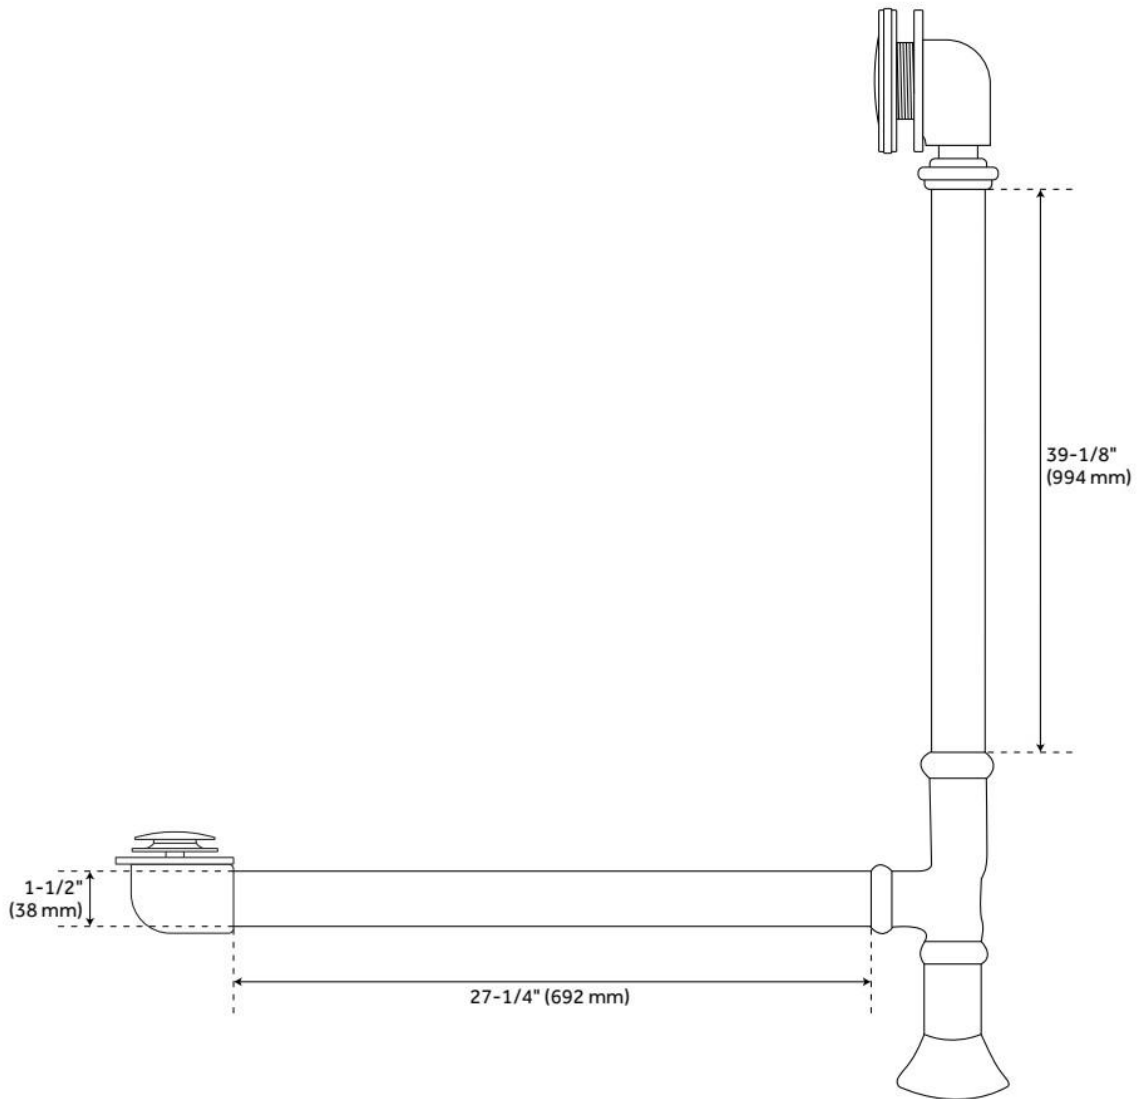

FEATURES

Tub Material: Cast Iron
Product Finish: White
Shape: Specialty
Tub Drain Placement: End
Drain Included: Optional
Water Depth to Overflow: 14-1/4"
Water Capacity (Gallons): 43
Built-In Adjusters: Yes
Tub Weight Uncrated (lbs): 300
Optional Accessory: 428473

FEATURES

LISTED ID: 510721, 510720, 510729, 510724

- Product is a Signature Hardware exclusive design.
- Overflow head swivels for use on most tubs, including those with a slanted wall.
- Adjustable overflow can be used on double wall tubs.
- Made from solid brass materials.
- 1-5/16" Thread length dimensions: 27-1/4" L drain pipe, 39-1/8" H overflow pipe. Accommodates tub walls up to 7/8" thick at overflow.
- 2-3/8" thread length dimensions: 27-1/4" L drain pipe, 39-1/8" H overflow pipe. Accommodates tub walls up to 1-3/4" thick at overflow.
- 2-15/16" thread length dimensions: 27-1/4" L drain pipe, 39-1/8" H overflow pipe. Accommodates tub walls up to 2-1/2" thick at overflow.
- 3-11/16" thread length dimensions: 27-1/4" L drain pipe, 39-1/8" H overflow pipe. Accommodates tub walls up to 3-3/8" thick at overflow.
- 4-1/4" thread length dimensions: 27-1/4" L drain pipe, 39-1/8" H overflow pipe. Accommodates tub walls up to 3-3/4" thick at overflow.

REVISED 6/17/2024

EXTENDED POP-UP TUB DRAIN - SWIVEL HEAD - DAISY WHEEL OVERFLOW - 1-1/2" TUBING

SKU: 946608

Code: SH439810, SH439814, SH438544, SH438550, SH439809, SH439797, SH439791, SH439804, SH439800, SH439818, SH439793, SH438545, SH438546, SH439817, SH439803, SH439799, SH439815, SH439801, SH439792, SH439802, SH439806, SH438547, SH439795, SH439819, SH439811, SH439812, SH438548, SH439808, SH439805, SH439796, SH439794, SH438549, SH439813, SH439807, SH439816