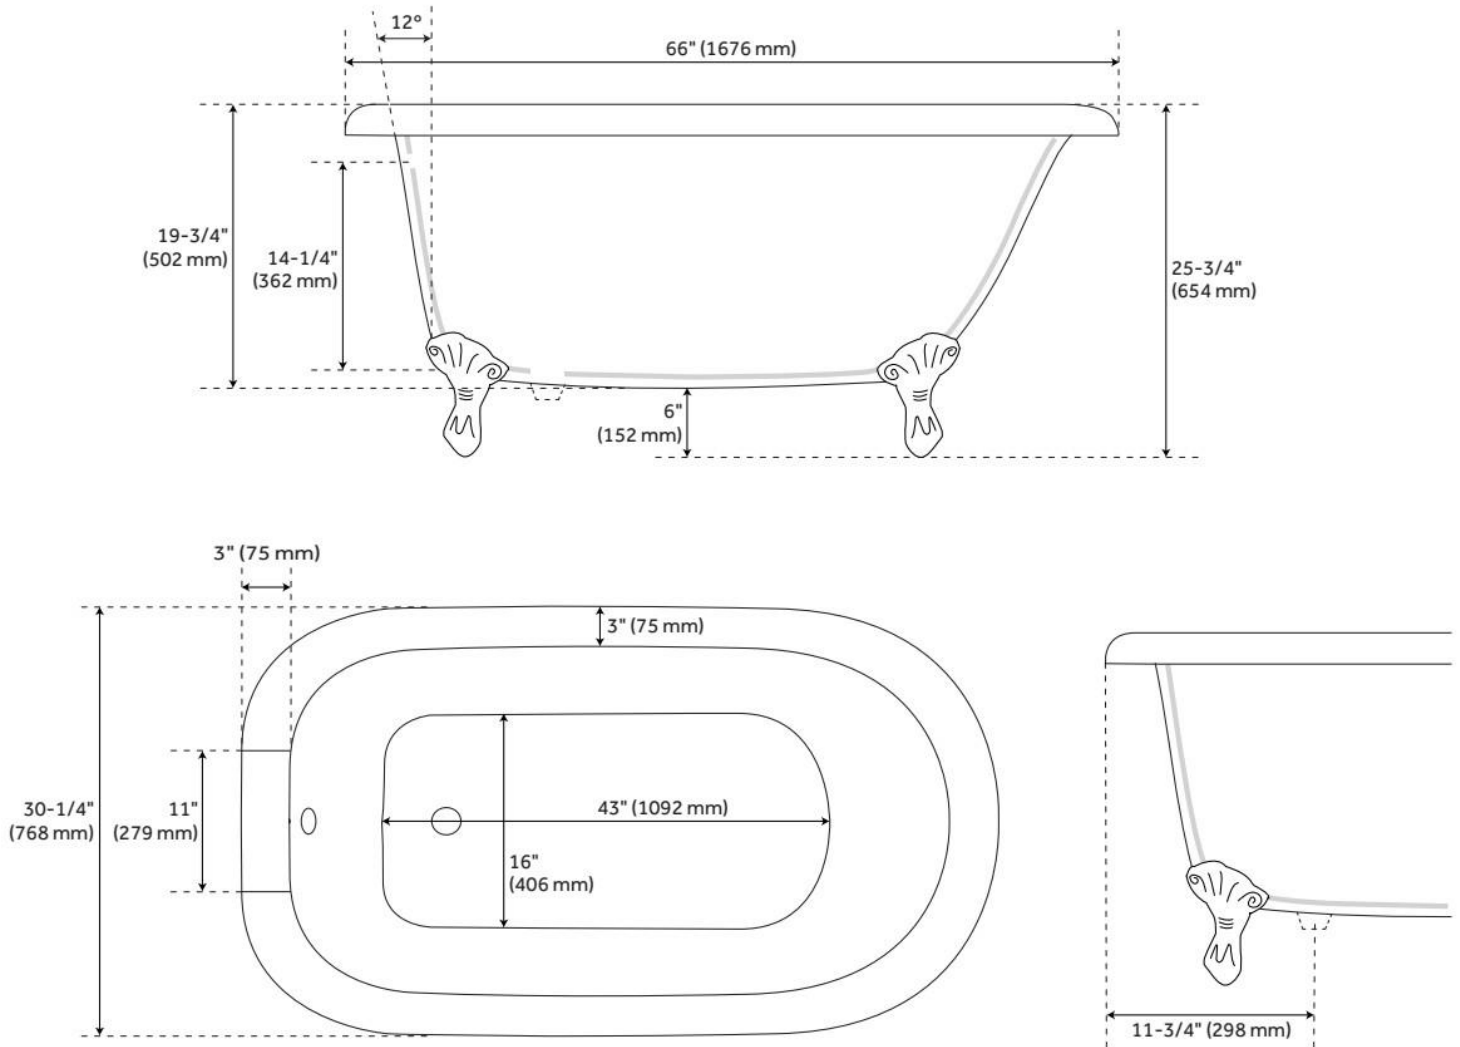

FEATURES

Tub Material: Cast Iron
Product Finish: White
Shape: Specialty
Tub Drain Placement: End
Drain Included: Optional
Water Depth to Overflow: 14-1/4"
Water Capacity (Gallons): 43
Built-In Adjusters: Yes
Tub Weight Uncrated (lbs): 300
Optional Accessory: 428473

LISTED ID: 510724, 510721, 510729

ADDITIONAL FEATURES

- Overflow Drain will include: Extended Pop-Up Drain with Swivel Head, a Daisy Wheel overflow, which remain open to allow water into the drain.
- If drain is selected, the drain finish will match the feet.

REVISED 6/18/2024

66" MIYA CAST IRON ROLL-TOP CLAWFOOT TUB - TAP DECK - NO TAP HOLES - BALL & CLAW

SKU: 946166-66-T

Code: SH307211, SH475744, SH307212, SH475745, SH307213, SH475746, SH307214, SH475747, SH307215, SH475748

FEATURES

LISTED ID: 510721, 510720, 510729, 510724

- Product is a Signature Hardware exclusive design.
- Overflow head swivels for use on most tubs, including those with a slanted wall.
- Adjustable overflow can be used on double wall tubs.
- Made from solid brass materials.
- 1-5/16" Thread length dimensions: 27-1/4" L drain pipe, 39-1/8" H overflow pipe. Accommodates tub walls up to 7/8" thick at overflow.
- 2-3/8" thread length dimensions: 27-1/4" L drain pipe, 39-1/8" H overflow pipe. Accommodates tub walls up to 1-3/4" thick at overflow.
- 2-15/16" thread length dimensions: 27-1/4" L drain pipe, 39-1/8" H overflow pipe. Accommodates tub walls up to 2-1/2" thick at overflow.
- 3-11/16" thread length dimensions: 27-1/4" L drain pipe, 39-1/8" H overflow pipe. Accommodates tub walls up to 3-3/8" thick at overflow.
- 4-1/4" thread length dimensions: 27-1/4" L drain pipe, 39-1/8" H overflow pipe. Accommodates tub walls up to 3-3/4" thick at overflow.