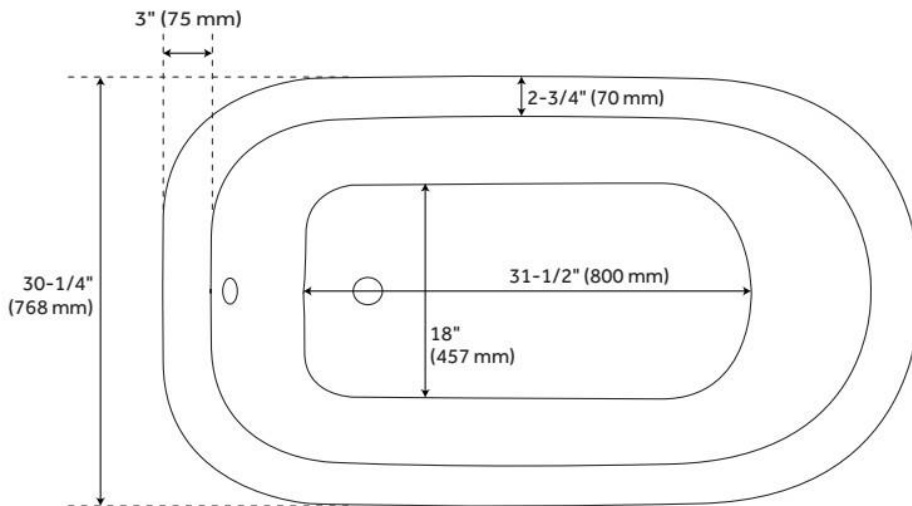

Tub Material: Cast Iron
Product Finish: White
Shape: Specialty
Tub Drain Placement: End
Drain Included: Optional
Water Depth to Overflow: 12"
Water Capacity (Gallons): 47.5
Built-In Adjusters: Yes
Tub Weight Uncrated (lbs): 290
Optional Accessory: 428473

LISTED ID: 510724, 510721, 510729

ADDITIONAL FEATURES

- Overflow Drain will include: Extended Pop-Up Drain with Swivel Head, a Daisy Wheel overflow, which remain open to allow water into the drain.
- If drain is selected, the drain finish will match the feet.

REVISED 6/19/2024

54" MIYA CAST IRON ROLL-TOP CLAWFOOT TUB - 3-3/8" WALL HOLES - BALL & CLAW

SKU: 946166-54-WH

Code: SH307191, SH475729, SH307192, SH475730, SH307193, SH475731, SH307194, SH475732, SH307195, SH475733

FEATURES

LISTED ID: 510721, 510720, 510729, 510724

- Product is a Signature Hardware exclusive design.
- Overflow head swivels for use on most tubs, including those with a slanted wall.
- Adjustable overflow can be used on double wall tubs.
- Made from solid brass materials.
- 1-5/16" Thread length dimensions: 27-1/4" L drain pipe, 39-1/8" H overflow pipe. Accommodates tub walls up to 7/8" thick at overflow.
- 2-3/8" thread length dimensions: 27-1/4" L drain pipe, 39-1/8" H overflow pipe. Accommodates tub walls up to 1-3/4" thick at overflow.
- 2-15/16" thread length dimensions: 27-1/4" L drain pipe, 39-1/8" H overflow pipe. Accommodates tub walls up to 2-1/2" thick at overflow.
- 3-11/16" thread length dimensions: 27-1/4" L drain pipe, 39-1/8" H overflow pipe. Accommodates tub walls up to 3-3/8" thick at overflow.
- 4-1/4" thread length dimensions: 27-1/4" L drain pipe, 39-1/8" H overflow pipe. Accommodates tub walls up to 3-3/4" thick at overflow.