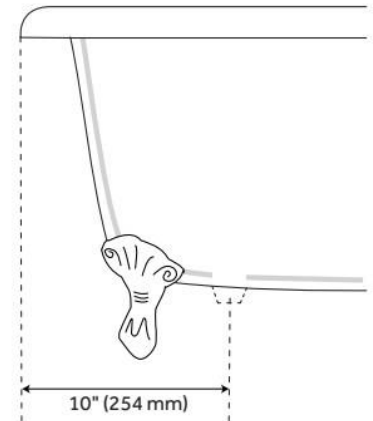

Tub Material: Cast Iron
Product Finish: White
Shape: Specialty
Tub Drain Placement: End
Drain Included: Optional
Water Depth to Overflow: 12"
Water Capacity (Gallons): 47.5
Built-In Adjusters: Yes
Tub Weight Uncrated (lbs): 290
Optional Accessory: 428473

LISTED ID: 510724, 510721, 510729

ADDITIONAL FEATURES

- Overflow Drain will include: Extended Pop-Up Drain with Swivel Head, a Daisy Wheel overflow, which remain open to allow water into the drain.
- If drain is selected, the drain finish will match the feet.

REVISED 6/19/2024

54" MIYA CAST IRON ROLL-TOP CLAWFOOT TUB - 3-3/8" WALL HOLES - BALL & CLAW

SKU: 946166-54-WH

Code: SH307191, SH475729, SH307192, SH475730, SH307193, SH475731, SH307194, SH475732, SH307195, SH475733

FEATURES

LISTED ID: 510721, 510720, 510729, 510724

- Product is a Signature Hardware exclusive design.
- Overflow head swivels for use on most tubs, including those with a slanted wall.
- Adjustable overflow can be used on double wall tubs.
- Made from solid brass materials.
- 1-5/16" Thread length dimensions: 27-1/4" L drain pipe, 39-1/8" H overflow pipe. Accommodates tub walls up to 7/8" thick at overflow.
- 2-3/8" thread length dimensions: 27-1/4" L drain pipe, 39-1/8" H overflow pipe. Accommodates tub walls up to 1-3/4" thick at overflow.
- 2-15/16" thread length dimensions: 27-1/4" L drain pipe, 39-1/8" H overflow pipe. Accommodates tub walls up to 2-1/2" thick at overflow.
- 3-11/16" thread length dimensions: 27-1/4" L drain pipe, 39-1/8" H overflow pipe. Accommodates tub walls up to 3-3/8" thick at overflow.
- 4-1/4" thread length dimensions: 27-1/4" L drain pipe, 39-1/8" H overflow pipe. Accommodates tub walls up to 3-3/4" thick at overflow.