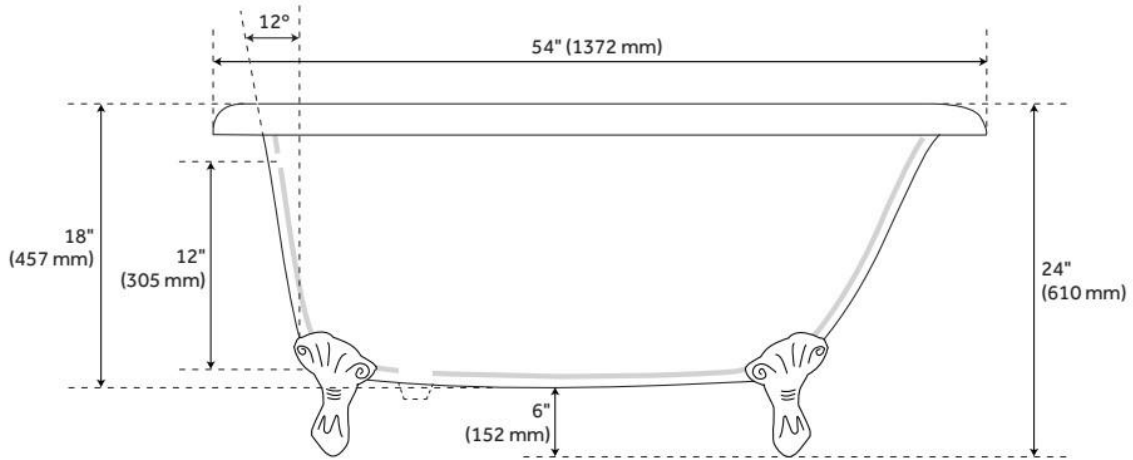

Tub Material: Cast Iron
Product Finish: White
Shape: Specialty
Tub Drain Placement: End
Drain Included: Optional
Water Depth to Overflow: 12"
Water Capacity (Gallons): 47.5
Built-In Adjusters: Yes
Tub Weight Uncrated (lbs): 290
Optional Accessory: 428473

LISTED ID: 510724, 510721, 510729

ADDITIONAL FEATURES

- Overflow Drain will include: Extended Pop-Up Drain with Swivel Head, a Daisy Wheel overflow, which remain open to allow water into the drain.
- If drain is selected, the drain finish will match the feet.

REVISED 6/19/2024

54" MIYA CAST IRON ROLL-TOP CLAWFOOT TUB - 3-3/8" WALL HOLES - BALL & CLAW

SKU: 946166-54-WH

Code: SH307191, SH475729, SH307192, SH475730, SH307193, SH475731, SH307194, SH475732, SH307195, SH475733

FEATURES

LISTED ID: 510721, 510720, 510729, 510724

- Product is a Signature Hardware exclusive design.
- Overflow head swivels for use on most tubs, including those with a slanted wall.
- Adjustable overflow can be used on double wall tubs.
- Made from solid brass materials.
- 1-5/16" Thread length dimensions: 27-1/4" L drain pipe, 39-1/8" H overflow pipe. Accommodates tub walls up to 7/8" thick at overflow.
- 2-3/8" thread length dimensions: 27-1/4" L drain pipe, 39-1/8" H overflow pipe. Accommodates tub walls up to 1-3/4" thick at overflow.
- 2-15/16" thread length dimensions: 27-1/4" L drain pipe, 39-1/8" H overflow pipe. Accommodates tub walls up to 2-1/2" thick at overflow.
- 3-11/16" thread length dimensions: 27-1/4" L drain pipe, 39-1/8" H overflow pipe. Accommodates tub walls up to 3-3/8" thick at overflow.
- 4-1/4" thread length dimensions: 27-1/4" L drain pipe, 39-1/8" H overflow pipe. Accommodates tub walls up to 3-3/4" thick at overflow.