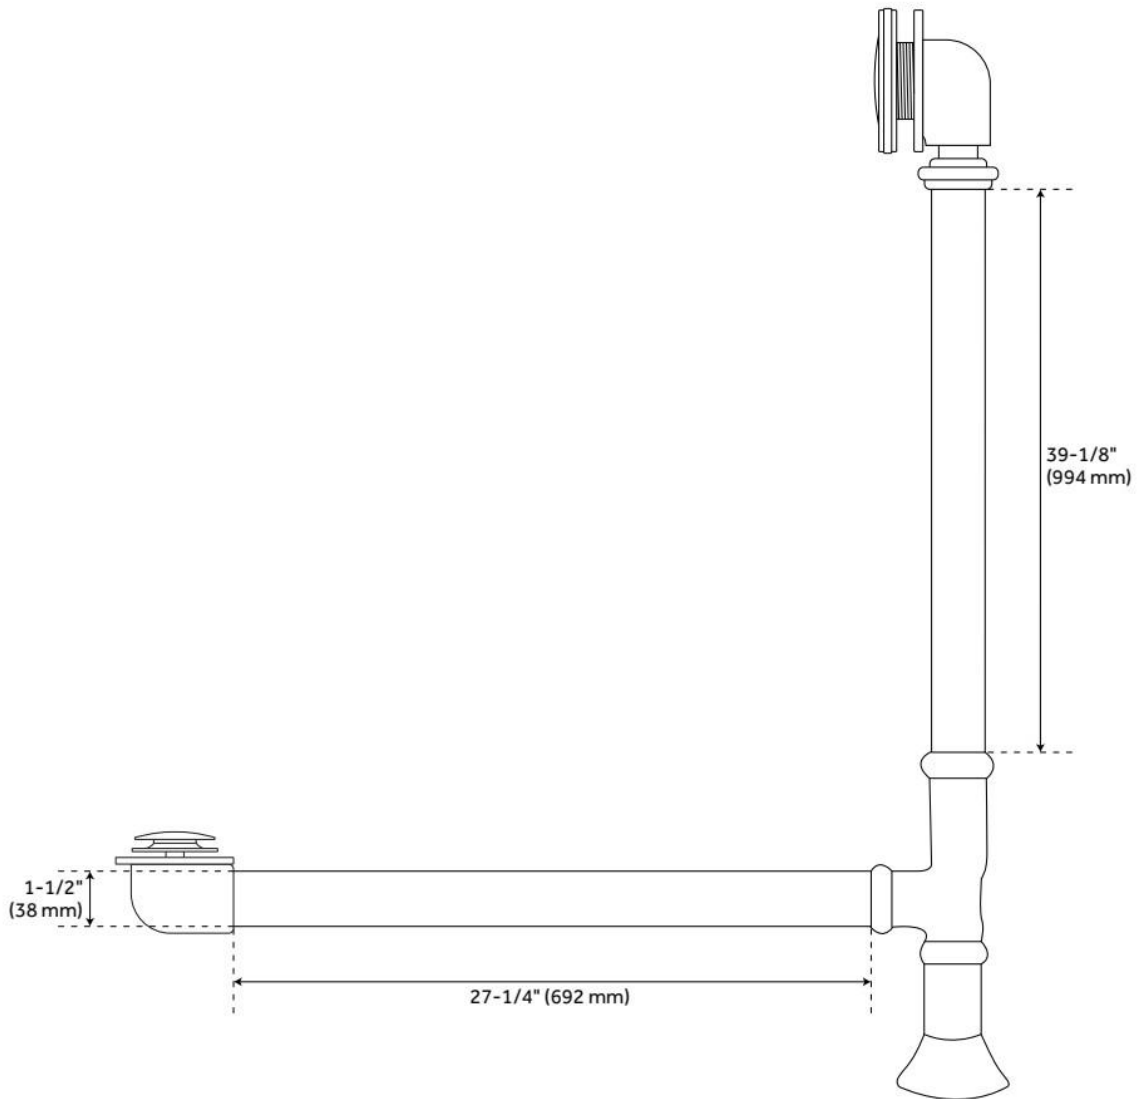

Tub Material: Cast Iron
Product Finish: White
Shape: Specialty
Tub Drain Placement: End
Drain Included: Optional
Water Depth to Overflow: 12"
Water Capacity (Gallons): 47.5
Built-In Adjusters: Yes
Tub Weight Uncrated (lbs): 290
Optional Accessory: 428473

FEATURES

LISTED ID: 510721, 510720, 510729, 510724

- Product is a Signature Hardware exclusive design.
- Overflow head swivels for use on most tubs, including those with a slanted wall.
- Adjustable overflow can be used on double wall tubs.
- Made from solid brass materials.
- 1-5/16" Thread length dimensions: 27-1/4" L drain pipe, 39-1/8" H overflow pipe. Accommodates tub walls up to 7/8" thick at overflow.
- 2-3/8" thread length dimensions: 27-1/4" L drain pipe, 39-1/8" H overflow pipe. Accommodates tub walls up to 1-3/4" thick at overflow.
- 2-15/16" thread length dimensions: 27-1/4" L drain pipe, 39-1/8" H overflow pipe. Accommodates tub walls up to 2-1/2" thick at overflow.
- 3-11/16" thread length dimensions: 27-1/4" L drain pipe, 39-1/8" H overflow pipe. Accommodates tub walls up to 3-3/8" thick at overflow.
- 4-1/4" thread length dimensions: 27-1/4" L drain pipe, 39-1/8" H overflow pipe. Accommodates tub walls up to 3-3/4" thick at overflow.

REVISED 6/17/2024

EXTENDED POP-UP TUB DRAIN - SWIVEL HEAD - DAISY WHEEL OVERFLOW - 1-1/2" TUBING

SKU: 946608

Code: SH439810, SH439814, SH438544, SH438550, SH439809, SH439797, SH439791, SH439804, SH439800, SH439818, SH439793, SH438545, SH438546, SH439817, SH439803, SH439799, SH439815, SH439801, SH439792, SH439802, SH439806, SH438547, SH439795, SH439819, SH439811, SH439812, SH438548, SH439808, SH439805, SH439796, SH439794, SH438549, SH439813, SH439807, SH439816