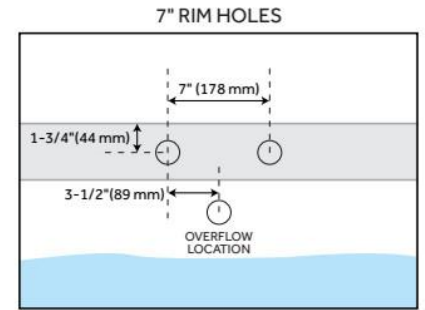

66" SANFORD CAST IRON CLAWFOOT TUB - 7" TAP HOLES - IMPERIAL FEET

SKU: 946155-66-RH

Code: SH291681, SH475678, SH291689, SH475680, SH291683, SH475682, SH291687, SH475684, SH444999, SH475968, SH445004, SH475969

REVISED 6/17/2024