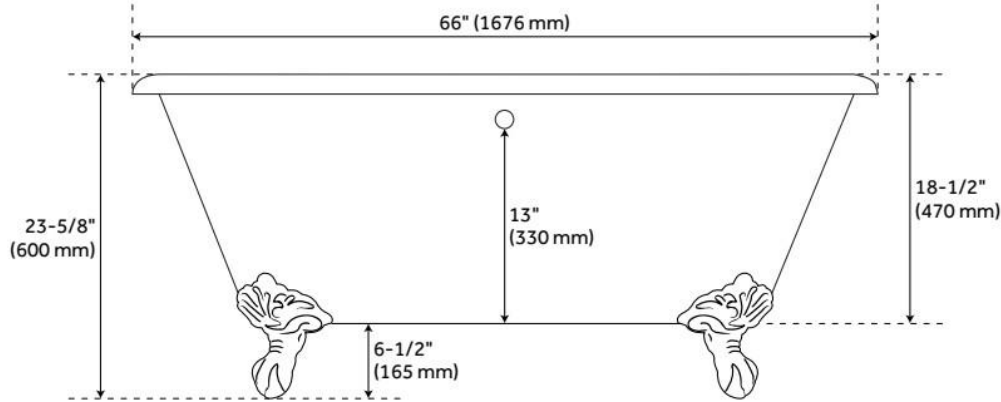

66" SANFORD CAST IRON CLAWFOOT TUB - 7" TAP HOLES - IMPERIAL FEET

SKU: 946155-66-RH

Code: SH291681, SH475678, SH291689, SH475680, SH291683, SH475682, SH291687, SH475684, SH444999, SH475968, SH445004, SH475969

REVISED 6/17/2024