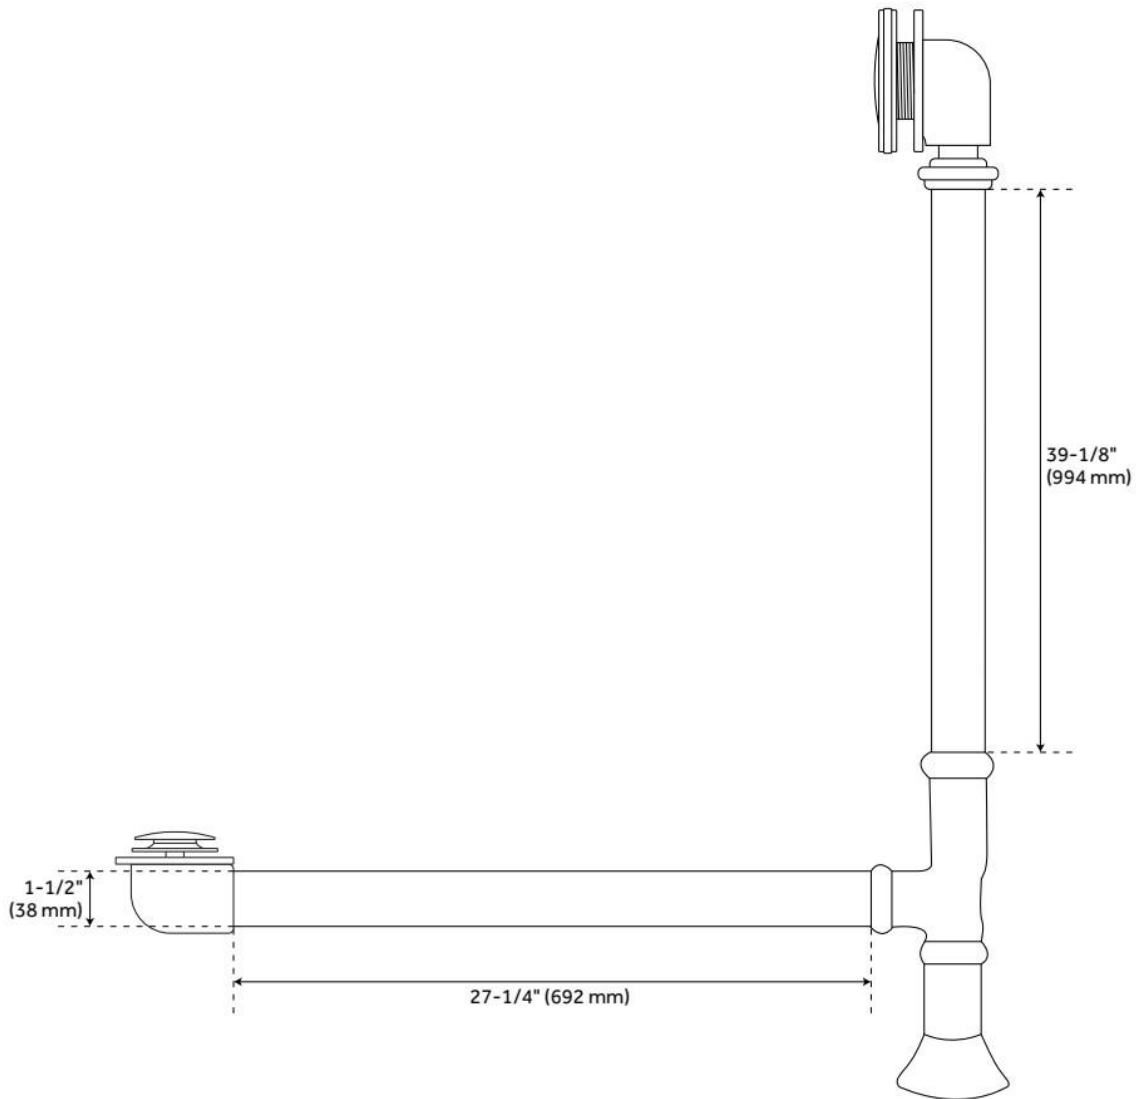

## FEATURES

Tub Material: Cast Iron  
Product Finish: White  
Shape: Oval  
Tub Drain Placement: Offset  
Drain Included: Optional  
Water Depth to Overflow: 13"  
Water Capacity (Gallons): 45  
Built-In Adjusters: Yes  
Tub Weight Uncrated (lbs): 406  
Optional Accessory: 428473

## FEATURES

LISTED ID: 510721, 510720, 510729, 510724

- Product is a Signature Hardware exclusive design.
- Overflow head swivels for use on most tubs, including those with a slanted wall.
- Adjustable overflow can be used on double wall tubs.
- Made from solid brass materials.
- 1-5/16" Thread length dimensions: 27-1/4" L drain pipe, 39-1/8" H overflow pipe. Accommodates tub walls up to 7/8" thick at overflow.
- 2-3/8" thread length dimensions: 27-1/4" L drain pipe, 39-1/8" H overflow pipe. Accommodates tub walls up to 1-3/4" thick at overflow.
- 2-15/16" thread length dimensions: 27-1/4" L drain pipe, 39-1/8" H overflow pipe. Accommodates tub walls up to 2-1/2" thick at overflow.
- 3-11/16" thread length dimensions: 27-1/4" L drain pipe, 39-1/8" H overflow pipe. Accommodates tub walls up to 3-3/8" thick at overflow.
- 4-1/4" thread length dimensions: 27-1/4" L drain pipe, 39-1/8" H overflow pipe. Accommodates tub walls up to 3-3/4" thick at overflow.

# EXTENDED POP-UP TUB DRAIN - SWIVEL HEAD - DAISY WHEEL OVERFLOW - 1-1/2" TUBING

SKU: 946608

Code: SH439810, SH439814, SH438544, SH438550, SH439809, SH439797, SH439791, SH439804, SH439800, SH439818, SH439793, SH438545, SH438546, SH439817, SH439803, SH439799, SH439815, SH439801, SH439792, SH439802, SH439806, SH438547, SH439795, SH439819, SH439811, SH439812, SH438548, SH439808, SH439805, SH439796, SH439794, SH438549, SH439813, SH439807, SH439816