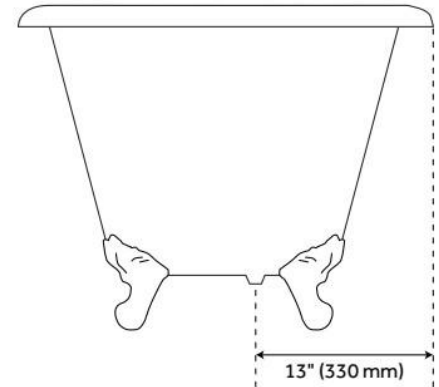

66" SANFORD CAST IRON CLAWFOOT TUB - 7" TAP HOLES - IMPERIAL FEET

SKU: 946155-66-RH

Code: SH291681, SH475678, SH291689, SH475680, SH291683, SH475682, SH291687, SH475684, SH444999, SH475968, SH445004, SH475969

REVISED 6/17/2024