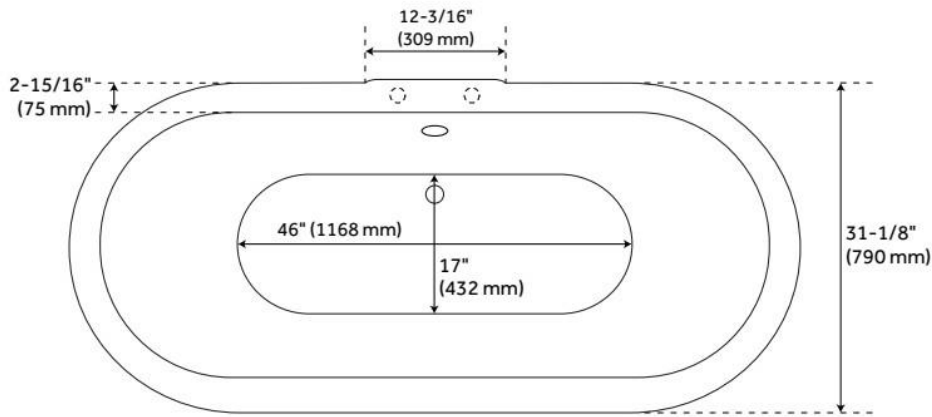

66" SANFORD CAST IRON CLAWFOOT TUB - 7" TAP HOLES - IMPERIAL FEET

SKU: 946155-66-RH

Code: SH291681, SH475678, SH291689, SH475680, SH291683, SH475682, SH291687, SH475684, SH444999, SH475968, SH445004, SH475969

REVISED 6/17/2024