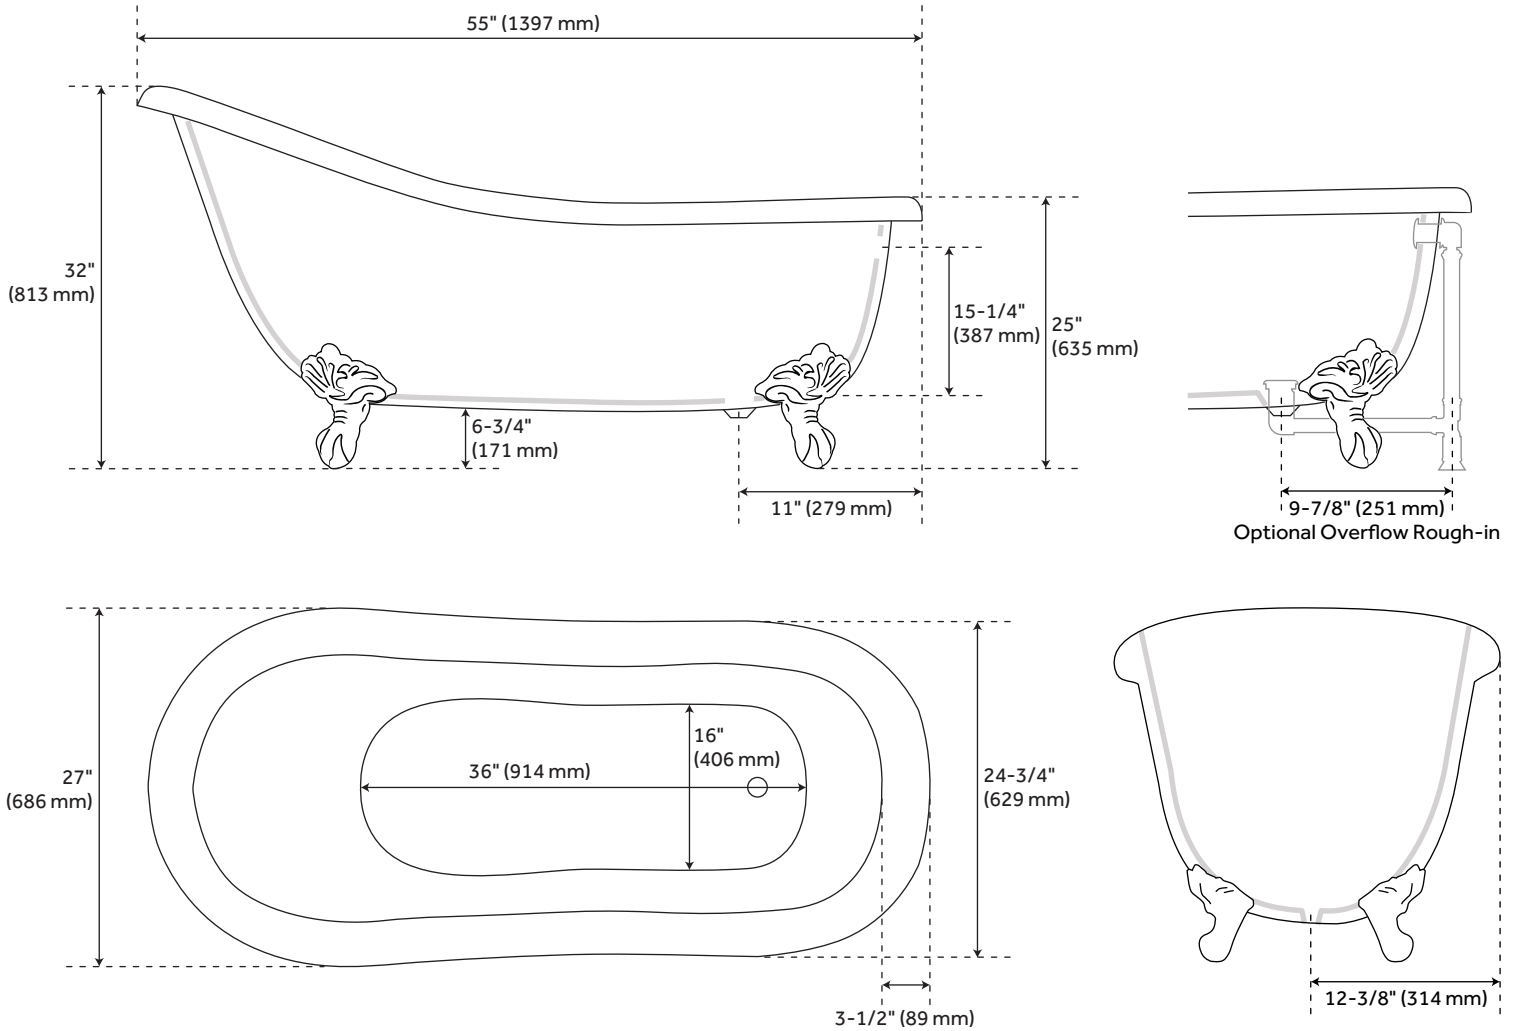

## FEATURES

Design: Traditional  
Product Finish: White  
Length: 55"  
Width: 27"  
Height: 32-1/8"  
Water Depth To Overflow: 14-1/4"  
Exterior Treatment: Smooth  
Interior Treatment: Smooth  
Drain Included: No  
Drain Finish: No Drain  
Faucet Included: No  
Shape: Oval  
Water Depth to Rim: 17"  
Feet Material: Cast Aluminum  
Tub Overflow: Yes  
Tub Material: Acrylic  
Tub Interior Length: 36"  
Tub Interior Width: 16"  
Feet Type: Ball & Claw  
Tap Deck: No  
Faucet Drillings: Roll Top - No Drillings  
Water Capacity (Gallons): 35  
Built-In Adjusters: Yes  
Tub Weight Unboxed (lbs): 102

# 55" ULTRA ACRYLIC SLIPPER CLAWFOOT TUB - ROLL-TOP - IMPERIAL FEET

SKU: 928279-55-RR

Code: SH475811, SH475812, SH475813, SH475814, SH479951, SH479950, SH479949, SH479952

## ADDITIONAL FEATURES

- All dimensions are ( $\pm 1/2$ ").
- Trim kit includes: Pop-Up Drain, matching drain cover, decorative tailpiece, and overflow plate.
- Installs above your subfloor, but underneath your cement floor or tile, so you do not need access below the fixture.

# 55" ULTRA ACRYLIC SLIPPER CLAWFOOT TUB - ROLL-TOP - IMPERIAL FEET

SKU: 928279-55-RR

All dimensions and specifications are nominal and may vary. Use actual products for accuracy in critical situations.