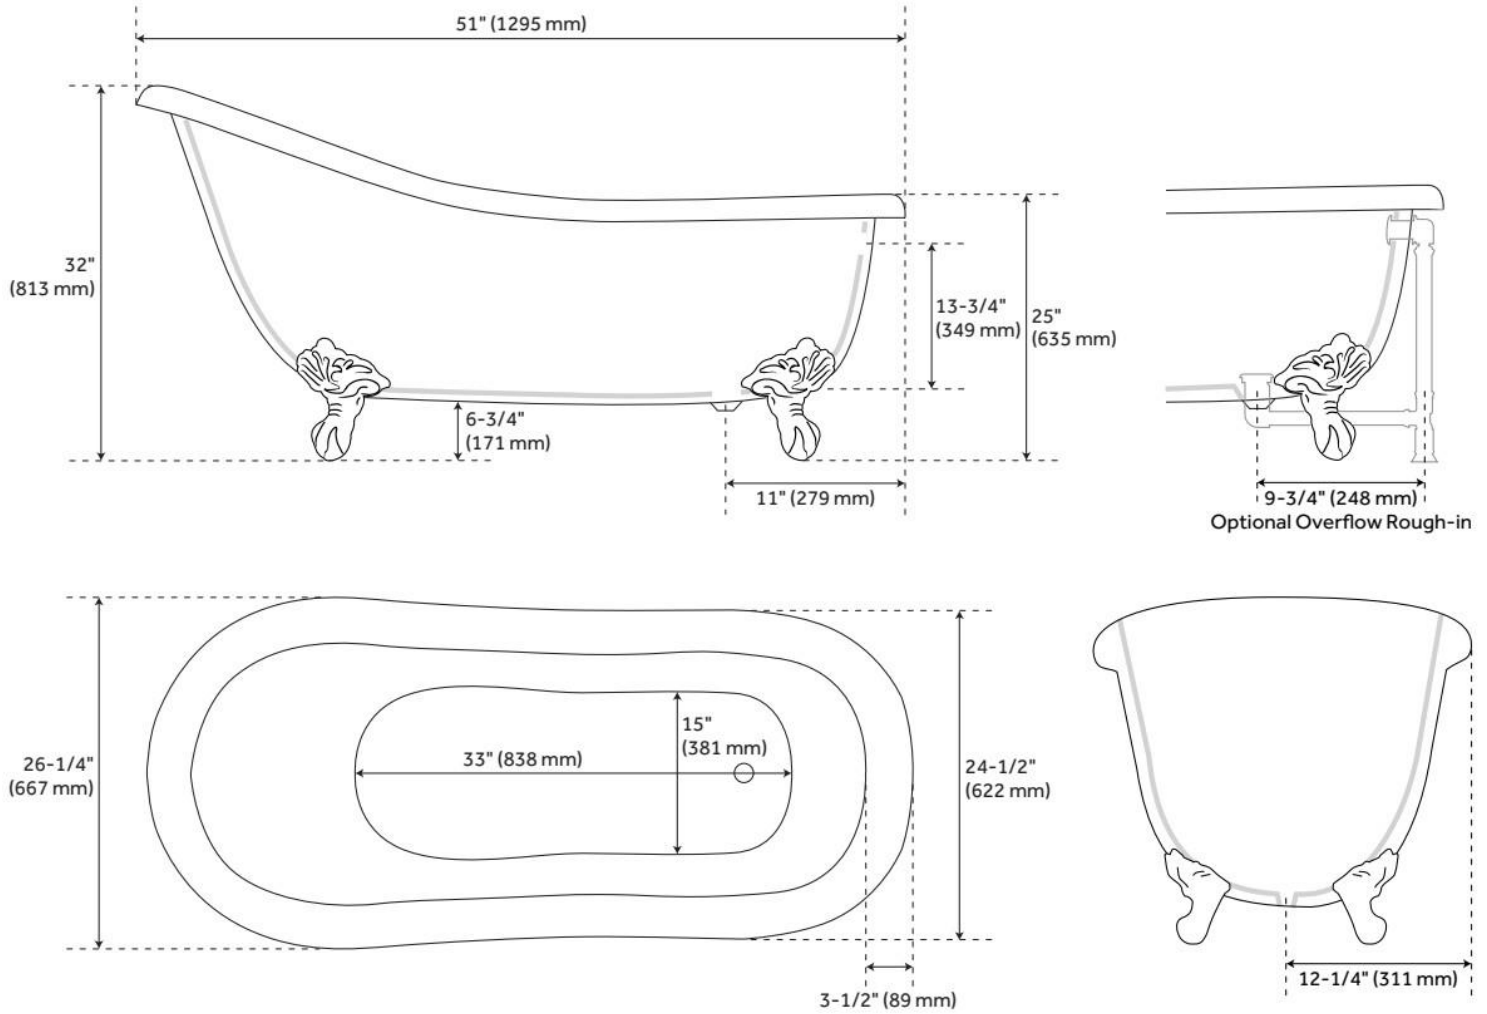

51" ULTRA ACRYLIC SLIPPER CLAWFOOT TUB - ROLL-TOP - IMPERIAL FEET

SKU: 928279-51-RR

Code: SH475807, SH475808, SH475809, SH475810, SH479937, SH479936, SH479935, SH479938

FEATURES

Tub Material: Acrylic
Product Finish: White
Shape: Oval
Tub Drain Placement: End
Drain Included: Optional
Drain and Overflow Finish: No Drain
Water Depth to Overflow: 13-3/4"
Water Capacity (Gallons): 32
Built-In Adjusters: Yes
Tub Weight Uncrated (lbs): 95
Optional Accessory: 428473

LISTED ID: 510724, 510721, SH112092WH

ADDITIONAL FEATURES

- All dimensions are ($\pm 1/2$ ").
- Trim kit includes: Pop-Up Drain, matching drain cover, decorative tailpiece, and overflow plate.
- Installs above your subfloor, but underneath your cement floor or tile, so you do not need access below the fixture.

REVISED 6/17/2024

51" ULTRA ACRYLIC SLIPPER CLAWFOOT TUB - ROLL-TOP - IMPERIAL FEET

SKU: 928279-51-RR

Code: SH475807, SH475808, SH475809, SH475810, SH479937, SH479936, SH479935, SH479938

REVISED 6/17/2024