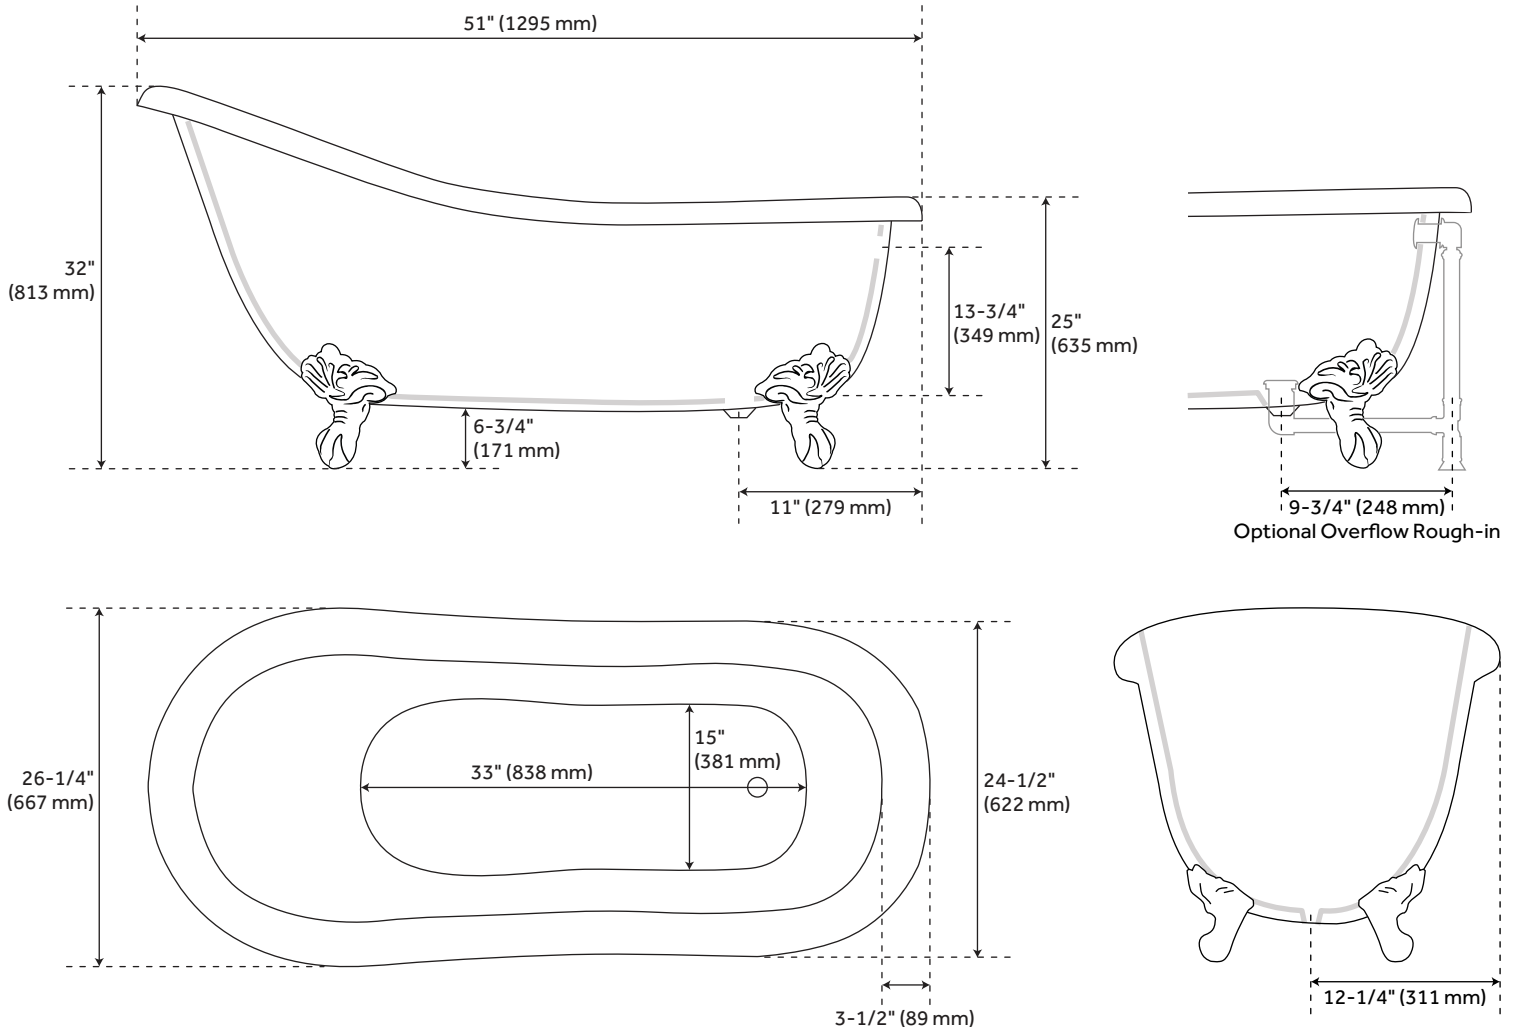

51" ULTRA ACRYLIC SLIPPER CLAWFOOT TUB - ROLL-TOP - IMPERIAL FEET

SKU: 928279-51-RR

Code: SH475807, SH475808, SH475809, SH475810, SH479937, SH479936, SH479935, SH479938

FEATURES

Design: Traditional
Product Finish: White
Length: 51"
Width: 26-1/4"
Height: 32-1/8"
Water Depth To Overflow: 13-3/4"
Exterior Treatment: Smooth
Interior Treatment: Smooth
Drain Included: No
Drain Finish: No Drain
Faucet Included: No
Shape: Oval
Feet Material: Cast Aluminum
Tub Overflow: Yes
Tub Material: Acrylic
Tub Interior Length: 33"
Tub Interior Width: 15"
Feet Type: Ball & Claw
Tap Deck: No
Faucet Drillings: Roll Top - No Drillings
Water Capacity (Gallons): 29
Built-In Adjusters: Yes
Tub Weight Uncrated (lbs): 95

REVISED 3/28/2023

51" ULTRA ACRYLIC SLIPPER CLAWFOOT TUB - ROLL-TOP - IMPERIAL FEET

SKU: 928279-51-RR

Code: SH475807, SH475808, SH475809, SH475810, SH479937, SH479936, SH479935, SH479938

ADDITIONAL FEATURES

- All dimensions are ($\pm 1/2$ ").
- Trim kit includes: Pop-Up Drain, matching drain cover, decorative tailpiece, and overflow plate.
- Installs above your subfloor, but underneath your cement floor or tile, so you do not need access below the fixture.

REVISED 3/28/2023

51" ULTRA ACRYLIC SLIPPER CLAWFOOT TUB - ROLL-TOP - IMPERIAL FEET

SKU: 928279-51-RR

All dimensions and specifications are nominal and may vary. Use actual products for accuracy in critical situations.