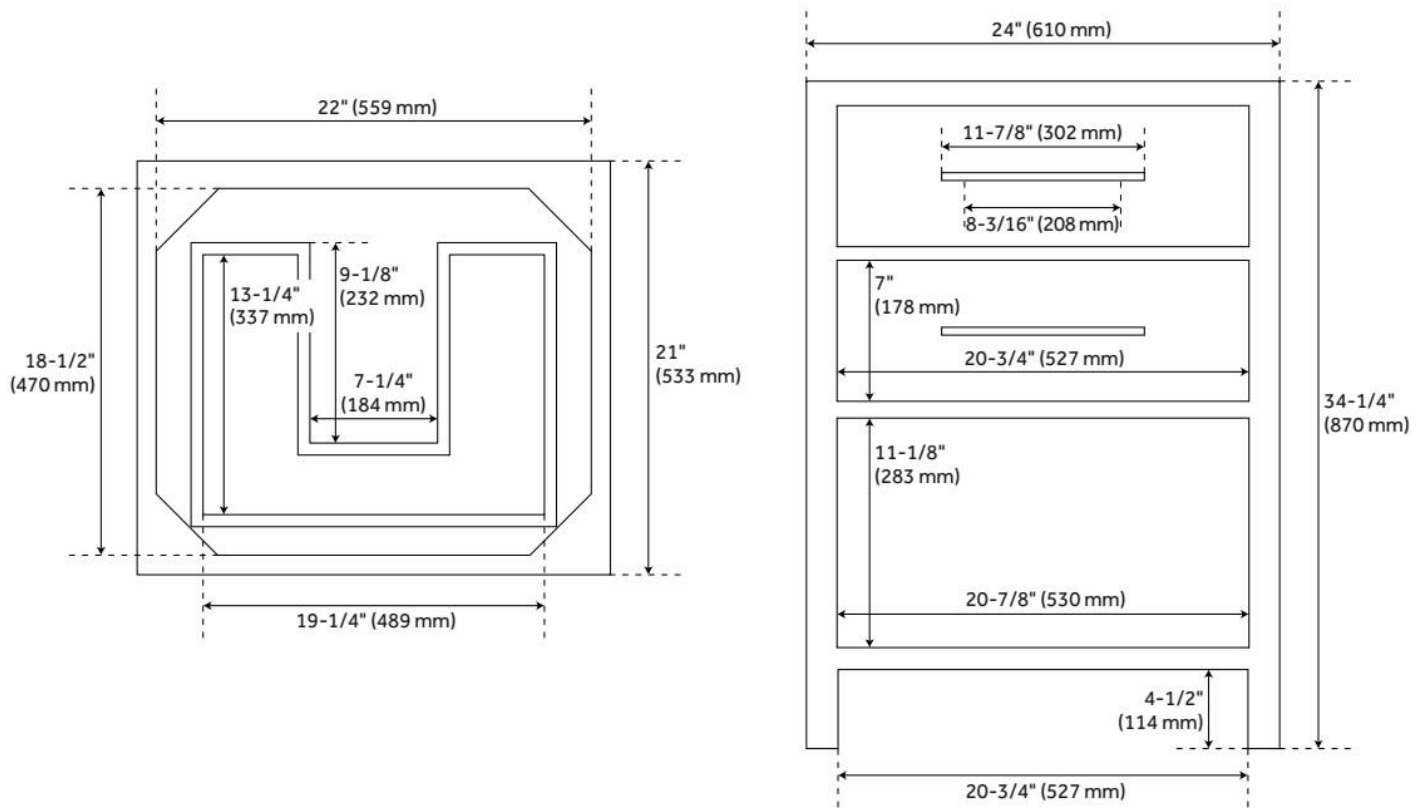

24" ROBERTSON CONSOLE VANITY FOR RECTANGULAR UNDERMOUNT SINK - BLACK

SKU: 953160-RUMB

Code: SH477156, SH477155, SH477154, SH477153, SH477161, SH477150, SH477149, SH477157, SH477152, SH477151

FEATURES

Material: Mahogany
Number of Drawers: 1
Hardware Finish: Antique Brass
Built-In Adjusters: Yes

LISTED ID: 506894

ADDITIONAL FEATURES

- Granite is A-grade. Polished Carrara Marble is sourced from Italy.
- Includes a matching backsplash and white porcelain sink.
- Each stone top is carved from a single piece of stone and will feature natural variations.
- See installation Instructions for directions to attach the vanity top and sink.
- [Wood finish samples available.](#)

REVISED 8/12/2024

24" ROBERTSON CONSOLE VANITY FOR RECTANGULAR UNDERMOUNT SINK - BLACK

SKU: 953160-RUMB

Code: SH477156, SH477155, SH477154, SH477153, SH477161, SH477150, SH477149, SH477157, SH477152, SH477151