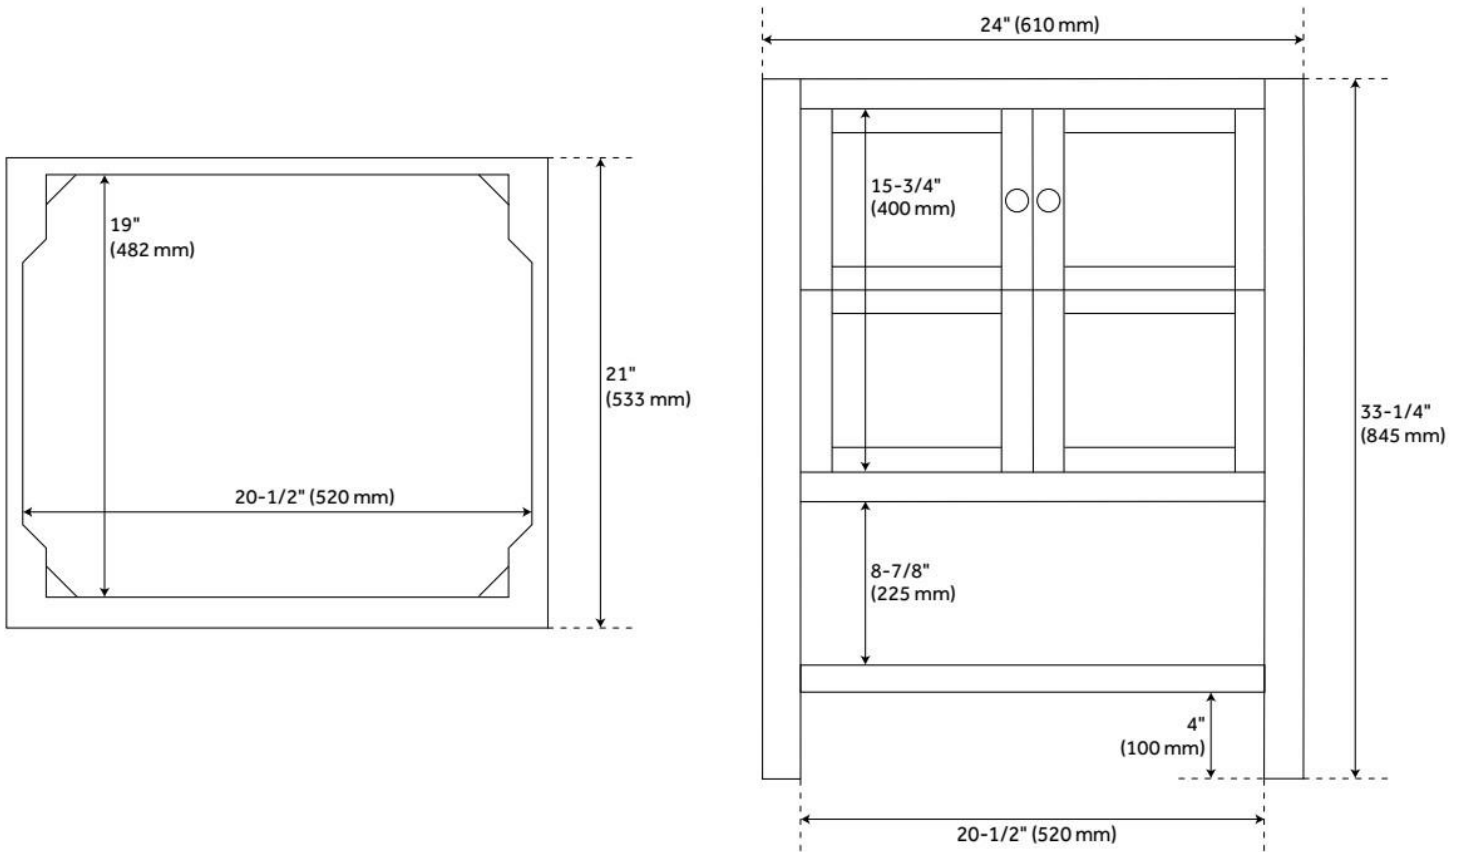

24" OLSEN CONSOLE VANITY RECTANGULAR UNDERMOUNT SINK - ASH BROWN

SKU: 953245-RUMB

Code: SH477694, SH477698, SH477691, SH477692, SH477704, SH477693, SH477701, SH477697, SH477690, SH477702

FEATURES

Material: Wood
Product Finish: Ash Brown
Number of Doors: 2
Dovetail Drawers: Yes
Hardware Finish: Brushed Nickel
Built-In Adjusters: Yes

LISTED ID: 506894

ADDITIONAL FEATURES

- Includes a matching backsplash and a white porcelain sink.
- Granite is A-grade. Polished Carrara Marble is sourced from Italy.
- Each stone top is carved from a single piece of stone and will feature natural variations.
- See Installation Instructions for directions to attach the vanity top and sink.
- All dimensions are ($\pm 1/2"$).
- [Wood finish samples available.](#)

REVISED 7/31/2024

24" OLSEN CONSOLE VANITY RECTANGULAR UNDERMOUNT SINK - ASH BROWN

SKU: 953245-RUMB

Code: SH477694, SH477698, SH477691, SH477692, SH477704, SH477693, SH477701, SH477697, SH477690, SH477702