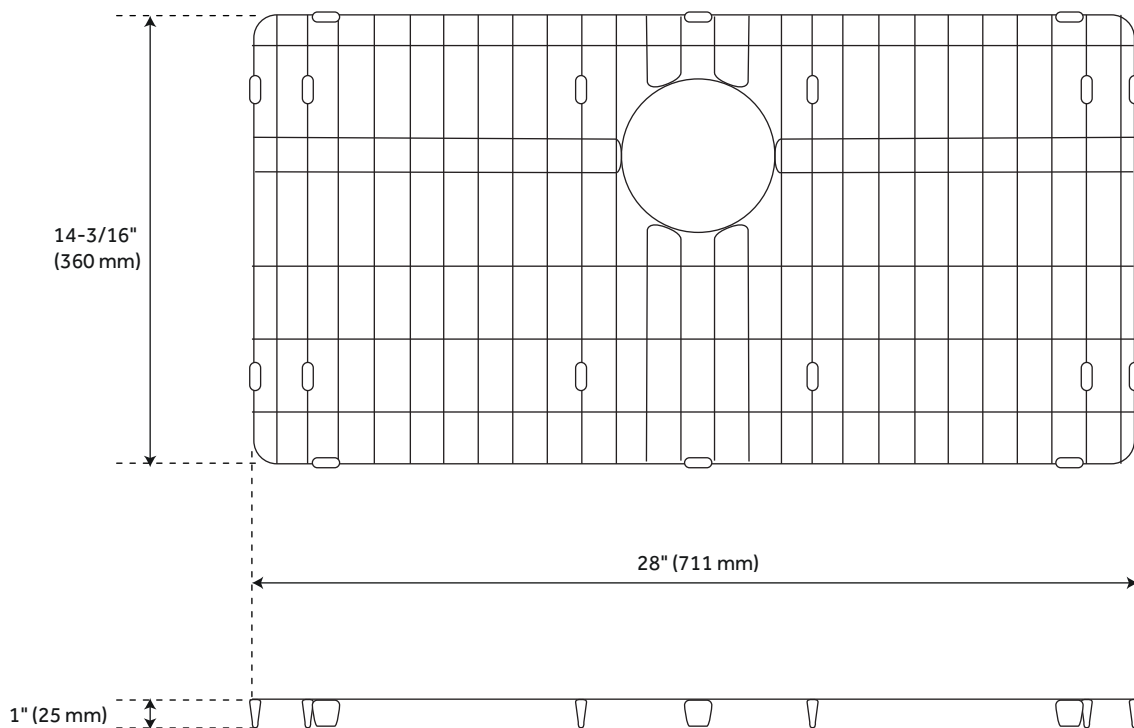

SINK GRID

FOR 33" TOTTEN GRANITE COMPOSITE FARMHOUSE SINK

SKU: 476354

FEATURES

Material: Stainless Steel

CONTENTS

SINK GRID PAGE 2

REVISED 07/08/2021

SINK GRID

FOR 33" TOTTEN GRANITE COMPOSITE FARMHOUSE SINK

SKU: 476354

FEATURES

- Length: 28"
- Width: 14-3/16"
- Height: 1"
- Weight: 3 Lbs.

PRODUCT IMAGE