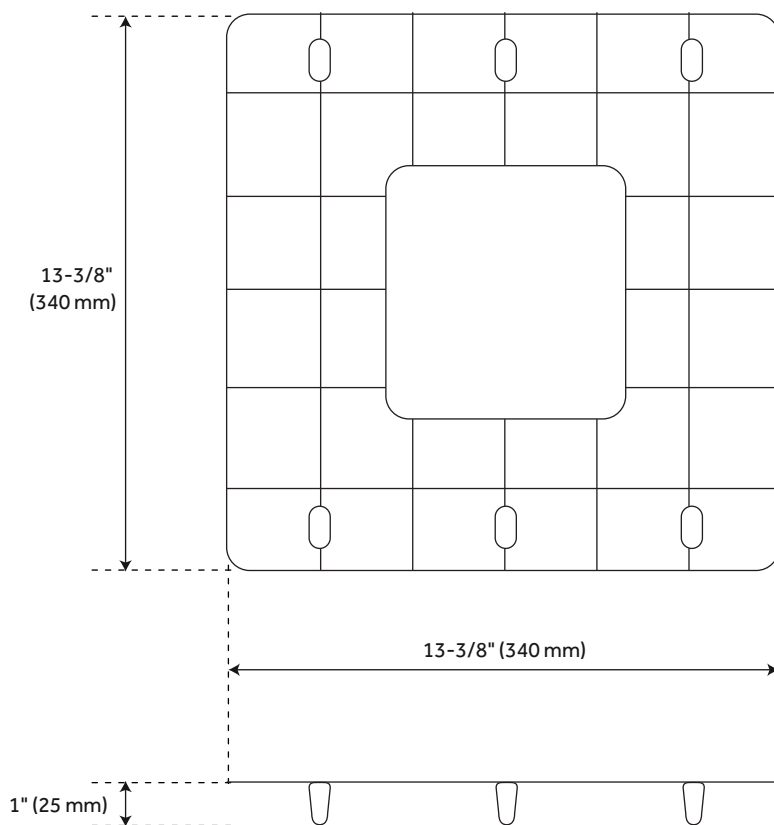

SINK GRID

FOR 18" DERIN SQUARE FIRECLAY PREP SINK

SKU: 476348

FEATURES

Material: Stainless Steel

CONTENTS

SINK GRID PAGE 2

REVISED 07/08/2021

SINK GRID

FOR 18" DERIN SQUARE FIRECLAY PREP SINK

SKU: 476348

FEATURES

Length: 13-3/8"

Width: 13-3/8"

Height: 1"

Weight: 1 Lb.