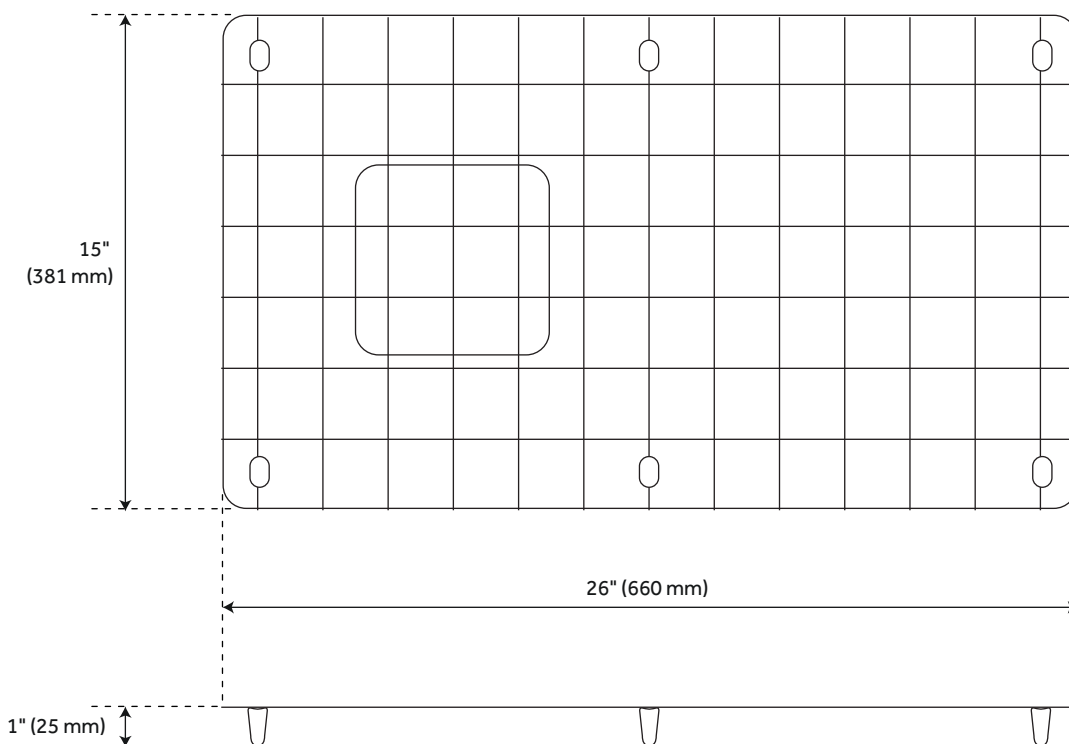

SINK GRID

FOR 30" BRUMFIELD FIRECLAY FARMHOUSE SINK

SKU: 476344

FEATURES

Material: Stainless Steel

CONTENTS

SINK GRID PAGE 2

REVISED 07/08/2021

SINK GRID

FOR 30" BRUMFIELD FIRECLAY FARMHOUSE SINK

SKU: 476344

FEATURES

- Length: 26"
- Width: 15"
- Height: 1"
- Weight: 2 Lbs.

PRODUCT IMAGE