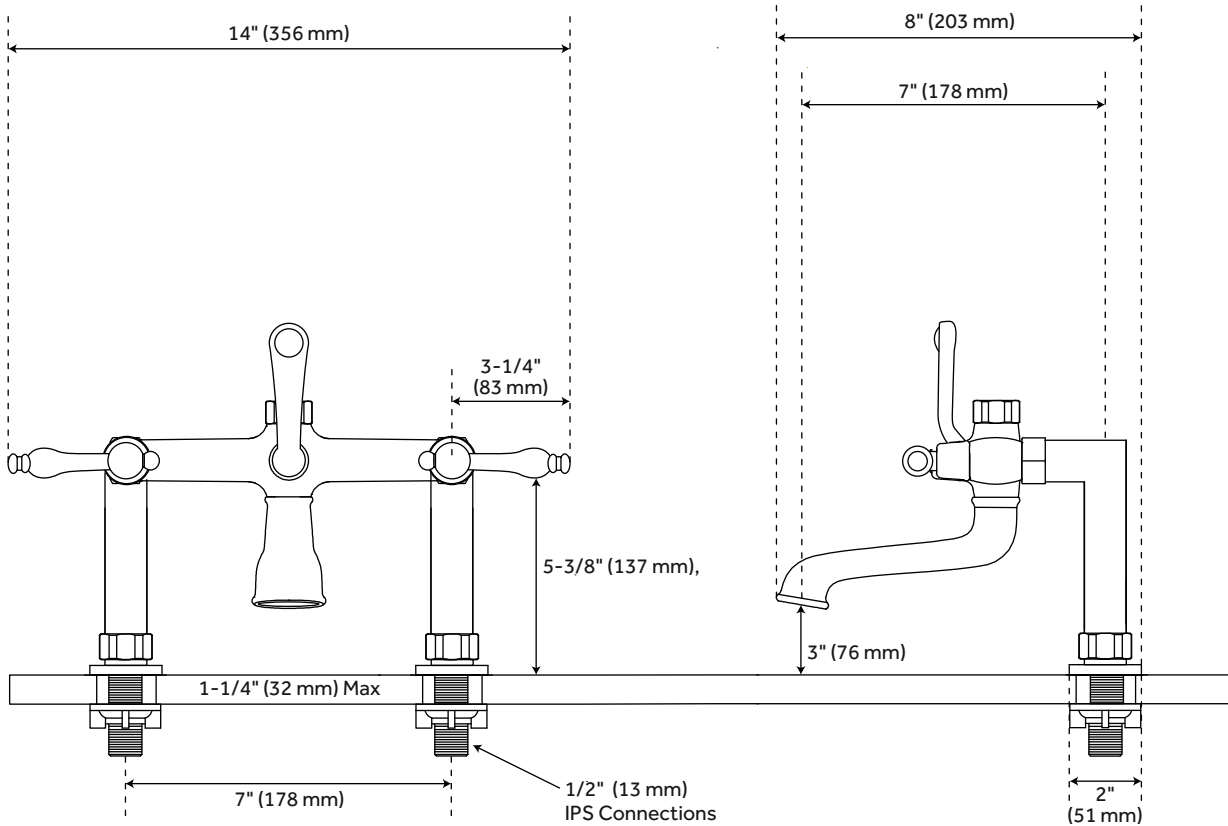

FEATURES

- Material: Brass
- Features: Hand Shower Included
- Assembly Required: No
- Hand Shower Hose Length: 59"
- Flow Rate: 1.8 GPM @ 80 psi

PRODUCT IMAGE

DECK-MOUNT

TELEPHONE FAUCET - PORCELAIN LEVER HANDLES AND DECK COUPLERS

SKU: 953102

*Faucet spout extends below deck when installed with 2" couplers.

FEATURES

- Installation Type: Deck Mount
- Faucet Centers: 7"
- Handle Type: Lever
- Max. Deck Thickness: 1-1/4"
- Length: 14"
- Width: 8"
- Spout Reach: 7"
- Spout Width: 2"
- Handle Material: Porcelain
- Hot and Cold Indicators: Yes
- Drain Included: No
- Base Plate Length: 2"
- Base Plate Width: 2"
- Ceramic Disc Cartridges: Yes
- Diverter Included: Yes
- Couplers Included: Yes
- Hand Shower Hose Length: 60"

PRODUCT IMAGE

PAGE 4

All dimensions and specifications are nominal and may vary. Use actual products for accuracy in critical situations.

WINDOM

WATERING CAN SHOWER HEAD

SKU: 953102

FEATURES

Height: 3-7/8"
Shower Head Diameter: 4-7/8"
Shower Head IPS: 1/2"
Material: Brass
Flow Rate: 1.8 GPM @ 80 psi

CODES/STANDARDS

cUPC
ASME A112.18.1/CSA B125.1

PRODUCT IMAGE

RISER PIPE

5/8" OD X 77" HIGH SHOWER RISER PIPE

SKU: 953102

FEATURES

Height: 77"
OD Diameter: 5/8"
IPS: 1/2"
Can be Cut to Length
Material: Brass