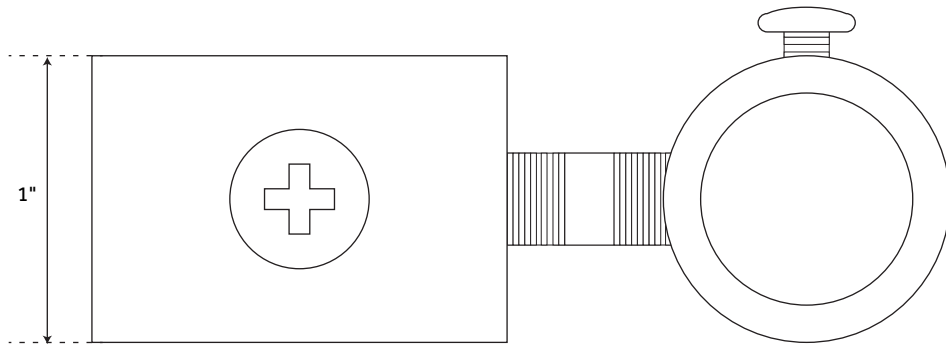

SKU: 953102

*Faucet spout extends below deck when installed with 2" couplers.

FEATURES

- Installation Type: Deck Mount
- Faucet Centers: 7"
- Handle Type: Lever
- Max. Deck Thickness: 1-1/4"
- Length: 14"
- Width: 8"
- Spout Reach: 7"
- Spout Width: 2"
- Handle Material: Porcelain
- Hot and Cold Indicators: Yes
- Drain Included: No
- Base Plate Length: 2"
- Base Plate Width: 2"
- Ceramic Disc Cartridges: Yes
- Diverter Included: Yes
- Couplers Included: Yes
- Hand Shower Hose Length: 60"

PRODUCT IMAGE

PAGE 4

All dimensions and specifications are nominal and may vary. Use actual products for accuracy in critical situations.

WINDOM

WATERING CAN SHOWER HEAD

SKU: 953102

FEATURES

Height: 3-7/8"
Shower Head Diameter: 4-7/8"
Shower Head IPS: 1/2"
Material: Brass
Flow Rate: 1.8 GPM @ 80 psi

CODES/STANDARDS

cUPC
ASME A112.18.1/CSA B125.1

PRODUCT IMAGE

RISER PIPE

5/8" OD X 77" HIGH SHOWER RISER PIPE

SKU: 953102

FEATURES

Height: 77"
OD Diameter: 5/8"
IPS: 1/2"
Can be Cut to Length
Material: Brass

PRODUCT IMAGE

PAGE 6

All dimensions and specifications are nominal and may vary. Use actual products for accuracy in critical situations.

ADJUSTABLE

DOUBLE RINGLET RISER HOLDER

SKU: 953102

FEATURES

- 1" Diameter Shower Rod:
 - 3/8" IPS (5/8" OD) Riser Piping
- 1" Diameter Shower Rod
 - 1/2" IPS (3/4" OD) Riser Piping
- Material: Brass