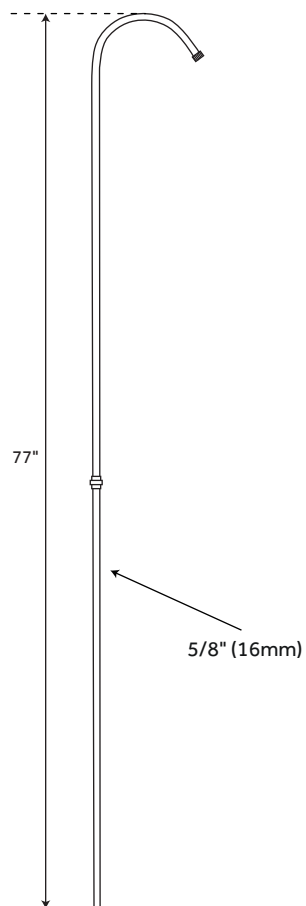

REVISED 10/11/2021

SHOWER ROD

D-SHAPED SOLID BRASS SHOWER CURTAIN ROD

SKU: 953102

FEATURES

Material: Brass

Metal Thickness: .6mm

Length: 60"

SKU: 953102

*Faucet spout extends below deck when installed with 2" couplers.

FEATURES

- Installation Type: Deck Mount
- Faucet Centers: 7"
- Handle Type: Lever
- Max. Deck Thickness: 1-1/4"
- Length: 14"
- Width: 8"
- Spout Reach: 7"
- Spout Width: 2"
- Handle Material: Porcelain
- Hot and Cold Indicators: Yes
- Drain Included: No
- Base Plate Length: 2"
- Base Plate Width: 2"
- Ceramic Disc Cartridges: Yes
- Diverter Included: Yes
- Couplers Included: Yes
- Hand Shower Hose Length: 60"

PRODUCT IMAGE

PAGE 4

All dimensions and specifications are nominal and may vary. Use actual products for accuracy in critical situations.

WINDOM

WATERING CAN SHOWER HEAD

SKU: 953102

FEATURES

Height: 3-7/8"
Shower Head Diameter: 4-7/8"
Shower Head IPS: 1/2"
Material: Brass
Flow Rate: 1.8 GPM @ 80 psi

CODES/STANDARDS

cUPC
ASME A112.18.1/CSA B125.1

PRODUCT IMAGE

RISER PIPE

5/8" OD X 77" HIGH SHOWER RISER PIPE

SKU: 953102

FEATURES

Height: 77"
OD Diameter: 5/8"
IPS: 1/2"
Can be Cut to Length
Material: Brass