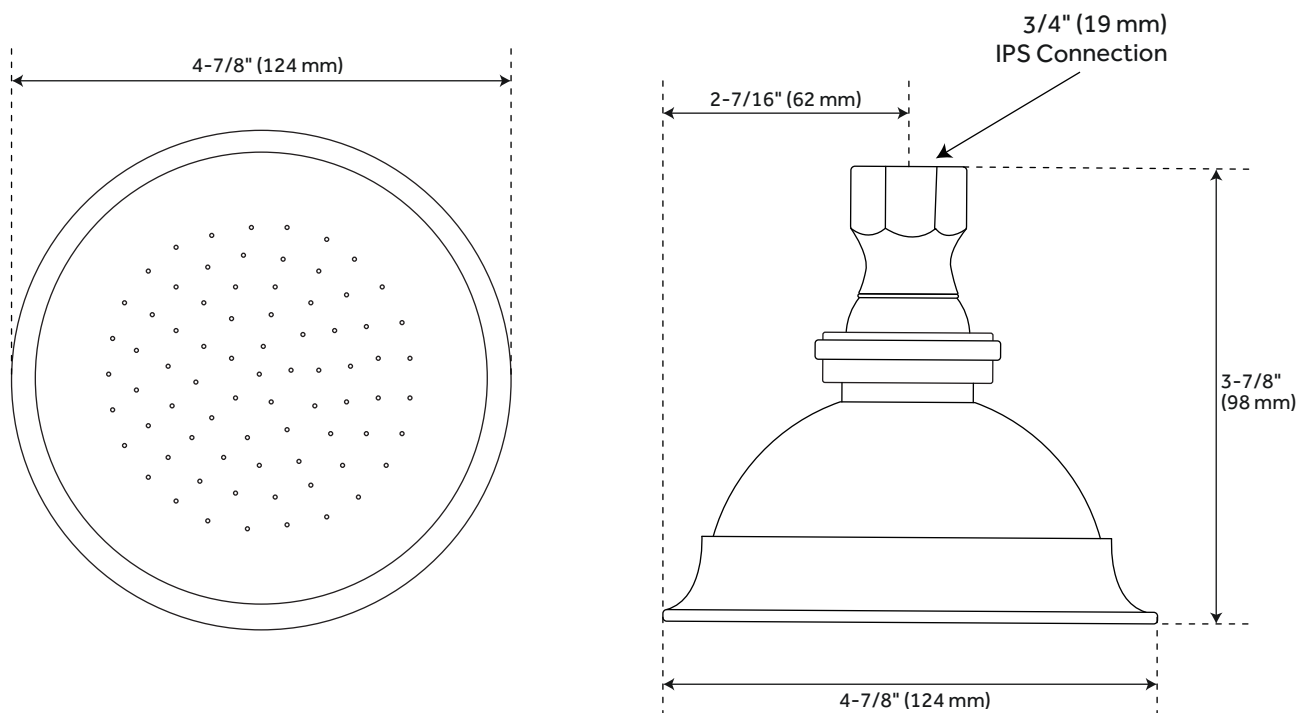

FEATURES

- Material: Brass
- Features: Hand Shower Included
- Assembly Required: No
- Hand Shower Hose Length: 59"
- Flow Rate: 1.8 GPM @ 80 psi

PRODUCT IMAGE

DECK-MOUNT

TELEPHONE FAUCET - PORCELAIN LEVER HANDLES AND DECK COUPLERS

SKU: 953102

*Faucet spout extends below deck when installed with 2" couplers.

FEATURES

- Installation Type: Deck Mount
- Faucet Centers: 7"
- Handle Type: Lever
- Max. Deck Thickness: 1-1/4"
- Length: 14"
- Width: 8"
- Spout Reach: 7"
- Spout Width: 2"
- Handle Material: Porcelain
- Hot and Cold Indicators: Yes
- Drain Included: No
- Base Plate Length: 2"
- Base Plate Width: 2"
- Ceramic Disc Cartridges: Yes
- Diverter Included: Yes
- Couplers Included: Yes
- Hand Shower Hose Length: 60"

PRODUCT IMAGE

PAGE 4

All dimensions and specifications are nominal and may vary. Use actual products for accuracy in critical situations.

WINDOM

WATERING CAN SHOWER HEAD

SKU: 953102

FEATURES

Height: 3-7/8"
Shower Head Diameter: 4-7/8"
Shower Head IPS: 1/2"
Material: Brass
Flow Rate: 1.8 GPM @ 80 psi

CODES/STANDARDS

cUPC
ASME A112.18.1/CSA B125.1

PRODUCT IMAGE

RISER PIPE

5/8" OD X 77" HIGH SHOWER RISER PIPE

SKU: 953102

FEATURES

Height: 77"
OD Diameter: 5/8"
IPS: 1/2"
Can be Cut to Length
Material: Brass