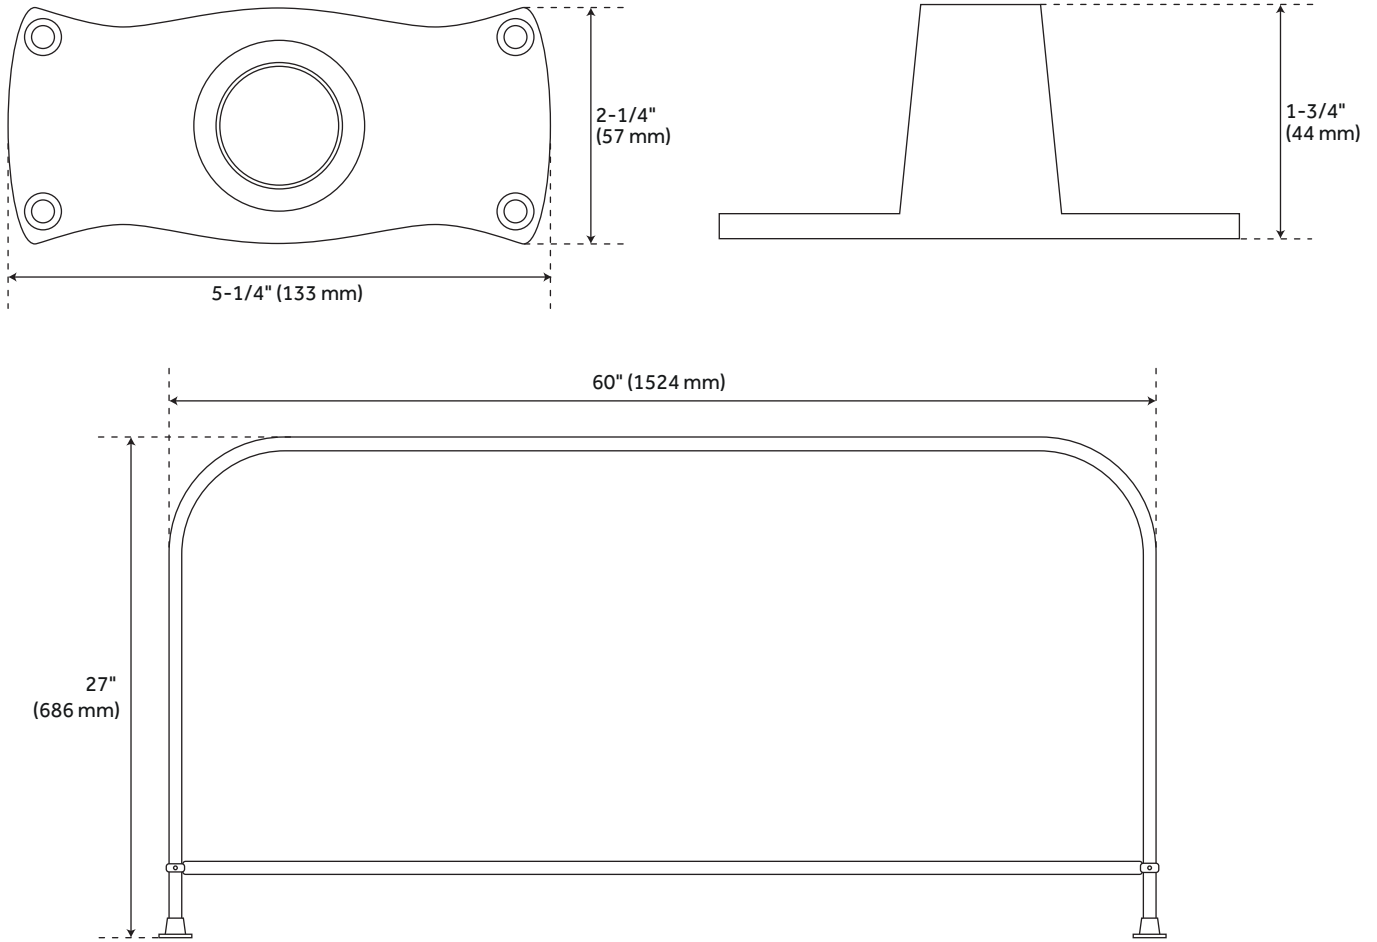

ENGLISH

SIDE MOUNT HAND SHOWER CONVERSION KIT - D STYLE

SKU: 953102

FEATURES

Handle Type: Porcelain Lever
Assembly Required: Yes
Installation Type: Rim Mount
Showerhead Flow Rate: 1.8 gpm (6.8 L/min) @ 80psi
Shower Head Swivel: Yes
Hand Shower Material: Porcelain
Handshower Style: Telephone
Diverter Outlets: 3
Ceramic Disc Cartridges: Yes

REVISED 10/11/2021

SHOWER ROD

D-SHAPED SOLID BRASS SHOWER CURTAIN ROD

SKU: 953102

FEATURES

Material: Brass

Metal Thickness: .6mm

Length: 60"

FEATURES

- Material: Brass
- Features: Hand Shower Included
- Assembly Required: No
- Hand Shower Hose Length: 59"
- Flow Rate: 1.8 GPM @ 80 psi

PRODUCT IMAGE

DECK-MOUNT

TELEPHONE FAUCET - PORCELAIN LEVER HANDLES AND DECK COUPLERS

PRODUCT IMAGE

PAGE 4

All dimensions and specifications are nominal and may vary. Use actual products for accuracy in critical situations.

WINDOM

WATERING CAN SHOWER HEAD

SKU: 953102

FEATURES

Height: 3-7/8"
Shower Head Diameter: 4-7/8"
Shower Head IPS: 1/2"
Material: Brass
Flow Rate: 1.8 GPM @ 80 psi