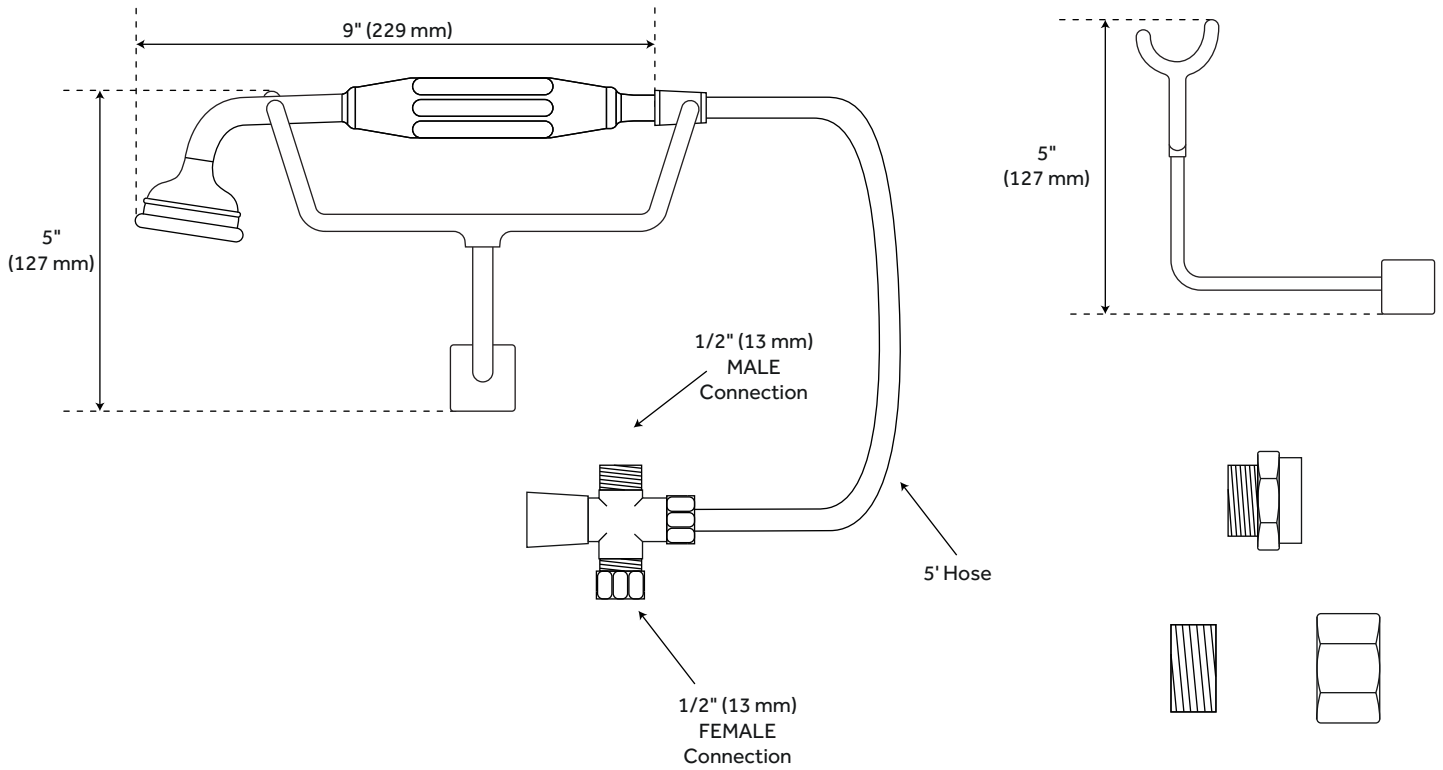

Width: 27"

Ceiling supports can be cut to length.

Material: Brass

Installation Type: Ceiling & Wall

PRODUCT IMAGE

HAND-HELD

SHOWER CONVERSION KIT

SKU: 953102

FEATURES

- Material: Brass
- Features: Hand Shower Included
- Assembly Required: No
- Hand Shower Hose Length: 59"
- Flow Rate: 1.8 GPM @ 80 psi

PRODUCT IMAGE

DECK-MOUNT

TELEPHONE FAUCET - PORCELAIN LEVER HANDLES AND DECK COUPLERS

SKU: 953102

*Faucet spout extends below deck when installed with 2" couplers.

FEATURES

- Installation Type: Deck Mount
- Faucet Centers: 7"
- Handle Type: Lever
- Max. Deck Thickness: 1-1/4"
- Length: 14"
- Width: 8"
- Spout Reach: 7"
- Spout Width: 2"
- Handle Material: Porcelain
- Hot and Cold Indicators: Yes
- Drain Included: No
- Base Plate Length: 2"
- Base Plate Width: 2"
- Ceramic Disc Cartridges: Yes
- Diverter Included: Yes
- Couplers Included: Yes
- Hand Shower Hose Length: 60"

PRODUCT IMAGE

PAGE 4

All dimensions and specifications are nominal and may vary. Use actual products for accuracy in critical situations.

WINDOM

WATERING CAN SHOWER HEAD

SKU: 953102

FEATURES

Height: 3-7/8"
Shower Head Diameter: 4-7/8"
Shower Head IPS: 1/2"
Material: Brass
Flow Rate: 1.8 GPM @ 80 psi