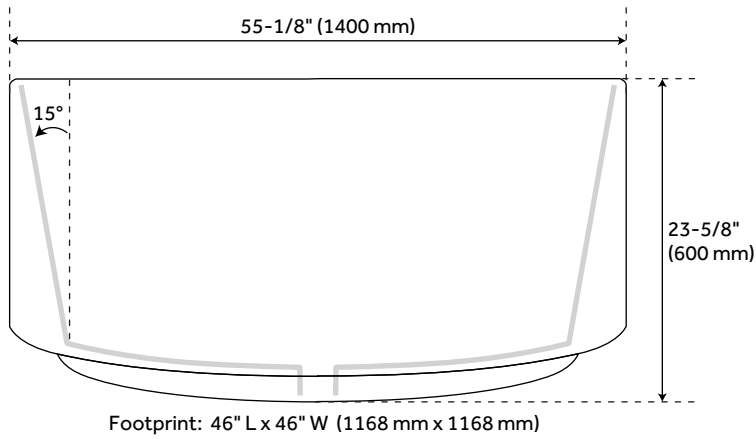

55" DEMPSEY ROUND ACRYLIC FREESTANDING TUB

SKU: 934414
Code: SH480862

FEATURES

Design: Modern
Product Finish: White
Material: acrylic
Length: 55-1/8"
Width: 55-1/8"
Height: 23-5/8"
Overflow Hole: true
Water Depth To Overflow: 15-3/4"
Exterior Treatment: Smooth
Interior Treatment: Smooth
Drain Finish: White
Faucet Included: No
Shape: Round
Tub Overflow: Yes
Integral Drain & Overflow: Yes
Tub Material: Acrylic
Tub Interior Length: 43"
Tub Interior Width: 43"
Tap Deck: No
Faucet Drillings: No Drillings
Built-In Adjusters: Yes
Tub Weight Uncrated (lbs): 152
Tub Weight Crated (lbs): 262

REVISED 3/27/2023

55" DEMPSEY ROUND ACRYLIC FREESTANDING TUB

SKU: 934414

Code: SH480862

ADDITIONAL FEATURES

- All dimensions are ($\pm 1/2$ ").
- Formed of two acrylic sheets, the air between acting as thermal insulator.
- Optional Quick Connect Drop-In Drain Kit Includes:
 - Floor Plate, 1-1/2" PVC Pipe, 2" x 1-1/2" Trap Adapters, 1 Brass Threaded, 1 Brass Unthreaded Tailpiece and Plug.
 - Installs above your subfloor, but underneath your cement floor or tile, so you do not need access below the fixture.

REVISED 3/27/2023

55" DEMPSEY ROUND ACRYLIC FREESTANDING TUB

SKU: 934414

All dimensions and specifications are nominal and may vary. Use actual products for accuracy in critical situations.