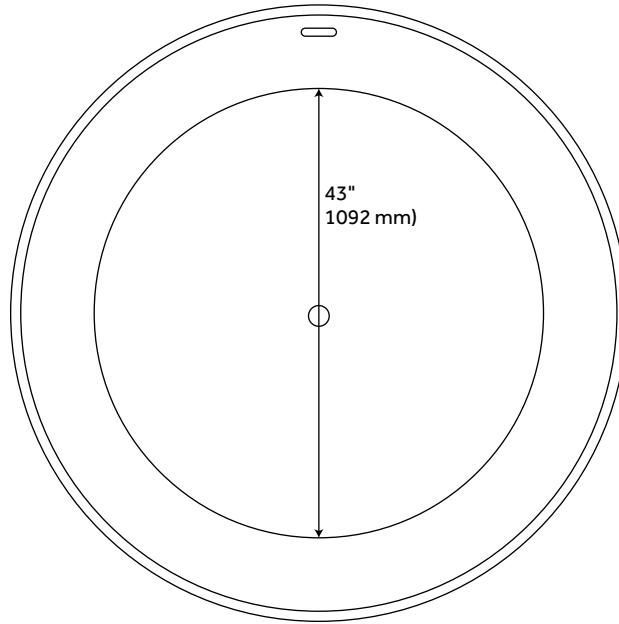

55" DEMPSEY ROUND ACRYLIC FREESTANDING TUB

SKU: 934414
Code: SH480862

FEATURES

Design: Modern
Product Finish: White
Material: acrylic
Length: 55-1/8"
Width: 55-1/8"
Height: 23-5/8"
Overflow Hole: true
Water Depth To Overflow: 15-3/4"
Exterior Treatment: Smooth
Interior Treatment: Smooth
Drain Finish: White
Faucet Included: No
Shape: Round
Tub Overflow: Yes
Integral Drain & Overflow: Yes
Tub Material: Acrylic
Tub Interior Length: 43"
Tub Interior Width: 43"
Tap Deck: No
Faucet Drillings: No Drillings
Built-In Adjusters: Yes
Tub Weight Uncrated (lbs): 152
Tub Weight Crated (lbs): 262

REVISED 3/27/2023

55" DEMPSEY ROUND ACRYLIC FREESTANDING TUB

SKU: 934414

Code: SH480862

ADDITIONAL FEATURES

- All dimensions are ($\pm 1/2$ ").
- Formed of two acrylic sheets, the air between acting as thermal insulator.
- Optional Quick Connect Drop-In Drain Kit Includes:
 - Floor Plate, 1-1/2" PVC Pipe, 2" x 1-1/2" Trap Adapters, 1 Brass Threaded, 1 Brass Unthreaded Tailpiece and Plug.
 - Installs above your subfloor, but underneath your cement floor or tile, so you do not need access below the fixture.

REVISED 3/27/2023

55" DEMPSEY ROUND ACRYLIC FREESTANDING TUB

SKU: 934414

All dimensions and specifications are nominal and may vary. Use actual products for accuracy in critical situations.