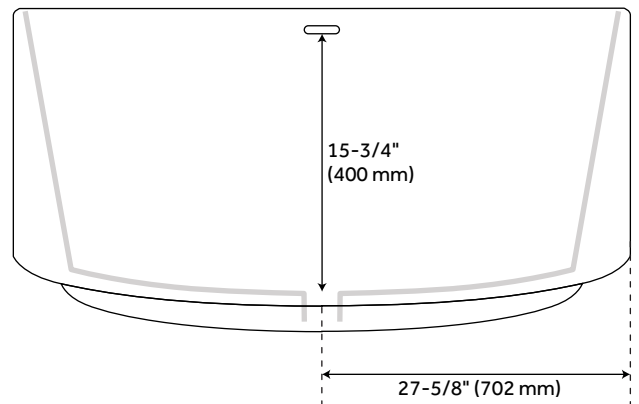

55" DEMPSEY ROUND ACRYLIC FREESTANDING TUB

SKU: 934414

All dimensions and specifications are nominal and may vary. Use actual products for accuracy in critical situations.