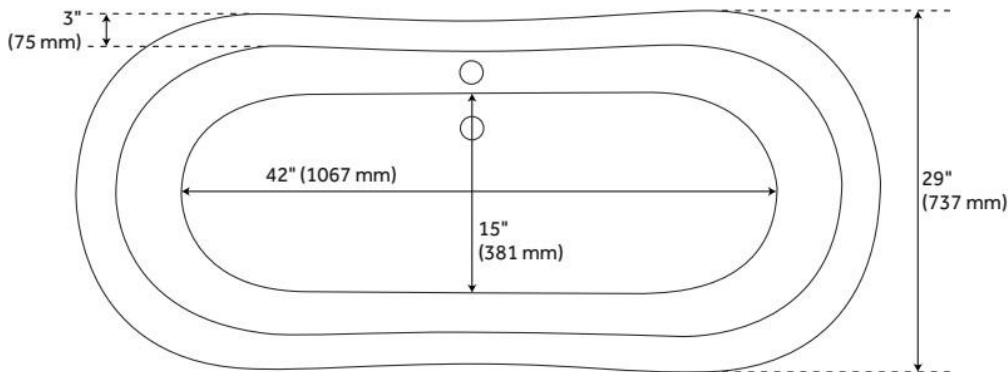

69" ROSALIND ACRYLIC PEDESTAL TUB - TAP DECK

SKU: 946173-69-TD

Code: SH480130, SH474324, SH474325, SH474326, SH474327, SH474328, SH474329, SH474330

REVISED 6/25/2024