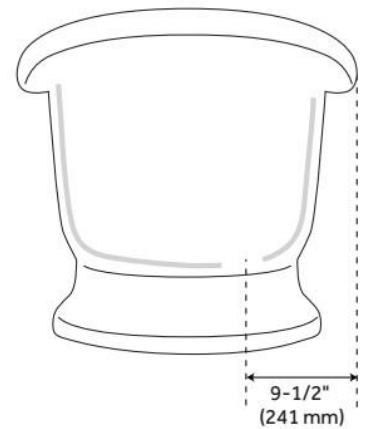

69" ROSALIND ACRYLIC PEDESTAL TUB - TAP DECK

SKU: 946173-69-TD

Code: SH480130, SH474324, SH474325, SH474326, SH474327, SH474328, SH474329, SH474330

FEATURES

Tub Material: Acrylic
Product Finish: White
Shape: Oval
Tub Drain Placement: Offset
Drain Included: Optional
Water Depth to Overflow: 14"
Water Capacity (Gallons): 46.76
Built-In Adjusters: Yes
Tub Weight Uncrated (lbs): 100
Optional Accessory: 428473

LISTED ID: SH112090WH, 510720, 510721, 510724, 510729

ADDITIONAL FEATURES

- Formed of two acrylic sheets, partially filled with fiberglass and resin for added durability. All dimensions are ($\pm 1/2$ ").
- Formed of two acrylic sheets, the air between acting as thermal insulator.

REVISED 6/25/2024

69" ROSALIND ACRYLIC PEDESTAL TUB - TAP DECK

SKU: 946173-69-TD

Code: SH480130, SH474324, SH474325, SH474326, SH474327, SH474328, SH474329, SH474330

REVISED 6/25/2024

EXTENDED POP-UP TUB DRAIN - SWIVEL HEAD - DAISY WHEEL OVERFLOW - 1-1/2" TUBING

FEATURES

LISTED ID: 510721, 510720, 510729, 510724

- Product is a Signature Hardware exclusive design.
- Overflow head swivels for use on most tubs, including those with a slanted wall.
- Adjustable overflow can be used on double wall tubs.
- Made from solid brass materials.
- 1-5/16" Thread length dimensions: 27-1/4" L drain pipe, 39-1/8" H overflow pipe. Accommodates tub walls up to 7/8" thick at overflow.
- 2-3/8" thread length dimensions: 27-1/4" L drain pipe, 39-1/8" H overflow pipe. Accommodates tub walls up to 1-3/4" thick at overflow.
- 2-15/16" thread length dimensions: 27-1/4" L drain pipe, 39-1/8" H overflow pipe. Accommodates tub walls up to 2-1/2" thick at overflow.
- 3-11/16" thread length dimensions: 27-1/4" L drain pipe, 39-1/8" H overflow pipe. Accommodates tub walls up to 3-3/8" thick at overflow.
- 4-1/4" thread length dimensions: 27-1/4" L drain pipe, 39-1/8" H overflow pipe. Accommodates tub walls up to 3-3/4" thick at overflow.