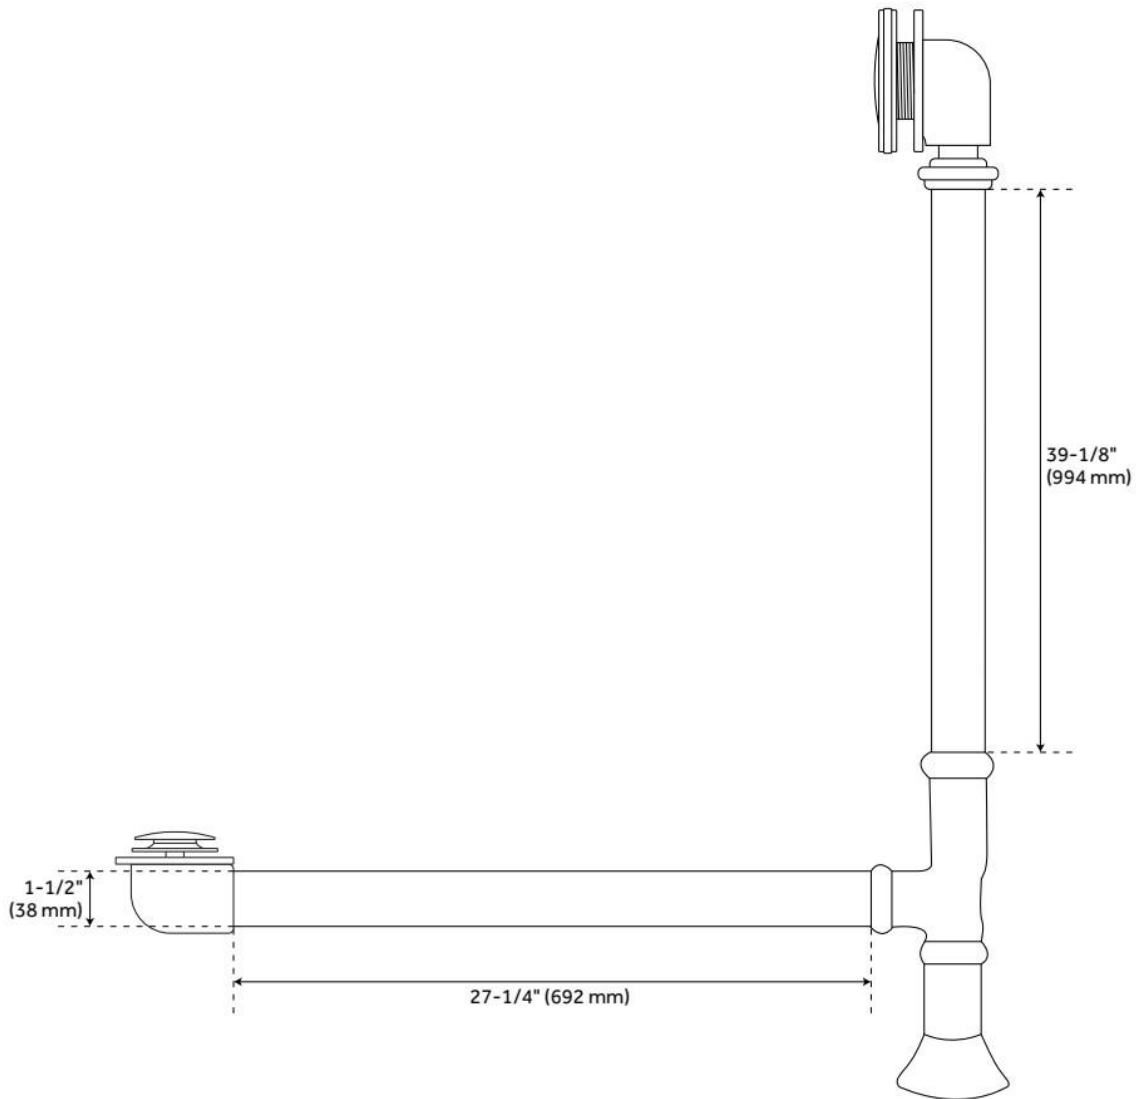

69" ROSALIND ACRYLIC PEDESTAL TUB - TAP DECK

SKU: 946173-69-TD

Code: SH480130, SH474324, SH474325, SH474326, SH474327, SH474328, SH474329, SH474330

FEATURES

Tub Material: Acrylic
Product Finish: White
Shape: Oval
Tub Drain Placement: Offset
Drain Included: Optional
Water Depth to Overflow: 14"
Water Capacity (Gallons): 46.76
Built-In Adjusters: Yes
Tub Weight Uncrated (lbs): 100
Optional Accessory: 428473

FEATURES

LISTED ID: 510721, 510720, 510729, 510724

- Product is a Signature Hardware exclusive design.
- Overflow head swivels for use on most tubs, including those with a slanted wall.
- Adjustable overflow can be used on double wall tubs.
- Made from solid brass materials.
- 1-5/16" Thread length dimensions: 27-1/4" L drain pipe, 39-1/8" H overflow pipe. Accommodates tub walls up to 7/8" thick at overflow.
- 2-3/8" thread length dimensions: 27-1/4" L drain pipe, 39-1/8" H overflow pipe. Accommodates tub walls up to 1-3/4" thick at overflow.
- 2-15/16" thread length dimensions: 27-1/4" L drain pipe, 39-1/8" H overflow pipe. Accommodates tub walls up to 2-1/2" thick at overflow.
- 3-11/16" thread length dimensions: 27-1/4" L drain pipe, 39-1/8" H overflow pipe. Accommodates tub walls up to 3-3/8" thick at overflow.
- 4-1/4" thread length dimensions: 27-1/4" L drain pipe, 39-1/8" H overflow pipe. Accommodates tub walls up to 3-3/4" thick at overflow.

REVISED 6/17/2024

EXTENDED POP-UP TUB DRAIN - SWIVEL HEAD - DAISY WHEEL OVERFLOW - 1-1/2" TUBING

SKU: 946608

Code: SH439810, SH439814, SH438544, SH438550, SH439809, SH439797, SH439791, SH439804, SH439800, SH439818, SH439793, SH438545, SH438546, SH439817, SH439803, SH439799, SH439815, SH439801, SH439792, SH439802, SH439806, SH438547, SH439795, SH439819, SH439811, SH439812, SH438548, SH439808, SH439805, SH439796, SH439794, SH438549, SH439813, SH439807, SH439816