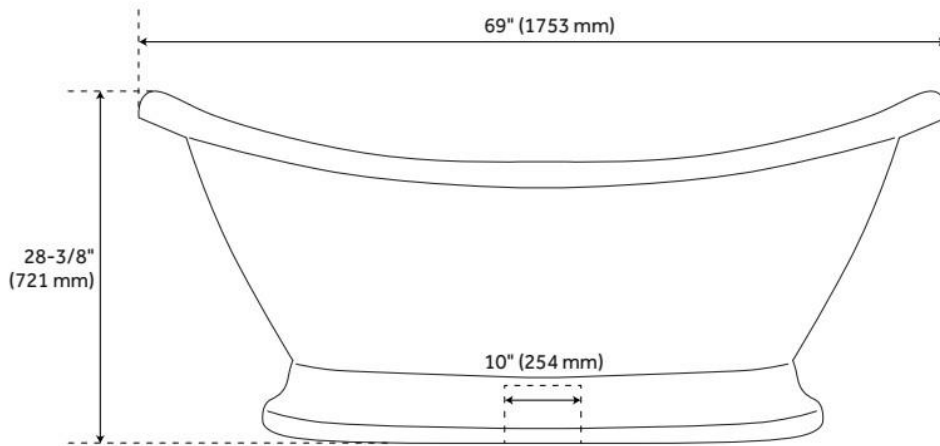

69" ROSALIND ACRYLIC PEDESTAL TUB - TAP DECK

SKU: 946173-69-TD

Code: SH480130, SH474324, SH474325, SH474326, SH474327, SH474328, SH474329, SH474330

REVISED 6/25/2024