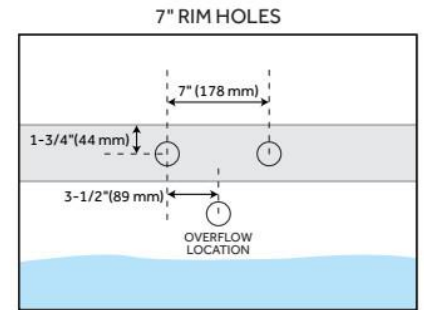

69" ROSALIND ACRYLIC PEDESTAL TUB - TAP DECK

SKU: 946173-69-TD

Code: SH480130, SH474324, SH474325, SH474326, SH474327, SH474328, SH474329, SH474330

REVISED 6/25/2024