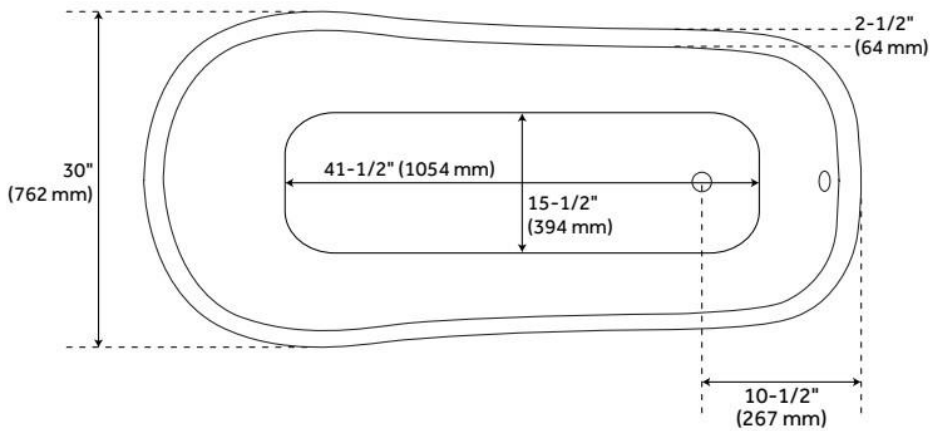

Shape: Specialty

Tub Drain Placement: End

Drain Included: Optional

Water Depth to Overflow: 13-3/4"

Water Capacity (Gallons): 38

Built-In Adjusters: Yes

Tub Weight Uncrated (lbs): 411

Optional Accessory: 428473

LISTED ID: 510720, 510721, 510724, 510729

ADDITIONAL FEATURES

- Optional Quick Connect Drop-In Drain Kit Includes:
 - Floor Plate, 1-1/2" PVC Pipe, 2" x 1-1/2" Trap Adapters, 1 Brass Threaded, 1 Brass Unthreaded Tailpiece and Plug.
 - Installs above your subfloor, but underneath your cement floor or tile, so you do not need access below the fixture.

REVISED 7/1/2024

66" JUDE CAST IRON SLIPPER PEDESTAL TUB - ROLLED RIM

SKU: 946170-RR

Code: SH379878, SH474772, SH474773, SH474774, SH474775, SH474776, SH474777, SH474778

REVISED 7/1/2024