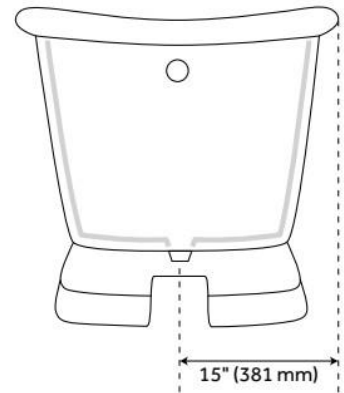

66" JUDE CAST IRON SLIPPER PEDESTAL TUB - ROLLED RIM

SKU: 946170-RR

Code: SH379878, SH474772, SH474773, SH474774, SH474775, SH474776, SH474777, SH474778

FEATURES

Tub Material: Cast Iron

Product Finish: White

Shape: Specialty

Tub Drain Placement: End

Drain Included: Optional

Water Depth to Overflow: 13-3/4"

Water Capacity (Gallons): 38

Built-In Adjusters: Yes

Tub Weight Uncrated (lbs): 411

Optional Accessory: 428473

LISTED ID: 510720, 510721, 510724, 510729

ADDITIONAL FEATURES

- Optional Quick Connect Drop-In Drain Kit Includes:
 - Floor Plate, 1-1/2" PVC Pipe, 2" x 1-1/2" Trap Adapters, 1 Brass Threaded, 1 Brass Unthreaded Tailpiece and Plug.
 - Installs above your subfloor, but underneath your cement floor or tile, so you do not need access below the fixture.

REVISED 7/1/2024

66" JUDE CAST IRON SLIPPER PEDESTAL TUB - ROLLED RIM

SKU: 946170-RR

Code: SH379878, SH474772, SH474773, SH474774, SH474775, SH474776, SH474777, SH474778

REVISED 7/1/2024