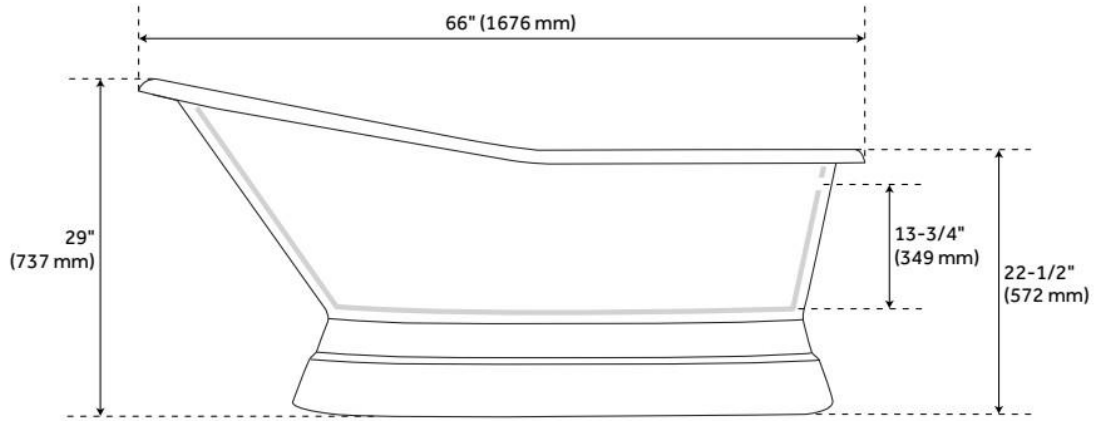

66" JUDE CAST IRON SLIPPER PEDESTAL TUB - ROLLED RIM

SKU: 946170-RR

Code: SH379878, SH474772, SH474773, SH474774, SH474775, SH474776, SH474777, SH474778

FEATURES

Tub Material: Cast Iron

Product Finish: White

Shape: Specialty

Tub Drain Placement: End

Drain Included: Optional

Water Depth to Overflow: 13-3/4"

Water Capacity (Gallons): 38

Built-In Adjusters: Yes

Tub Weight Uncrated (lbs): 411

Optional Accessory: 428473

LISTED ID: 510720, 510721, 510724, 510729

ADDITIONAL FEATURES

- Optional Quick Connect Drop-In Drain Kit Includes:
 - Floor Plate, 1-1/2" PVC Pipe, 2" x 1-1/2" Trap Adapters, 1 Brass Threaded, 1 Brass Unthreaded Tailpiece and Plug.
 - Installs above your subfloor, but underneath your cement floor or tile, so you do not need access below the fixture.

REVISED 7/1/2024

66" JUDE CAST IRON SLIPPER PEDESTAL TUB - ROLLED RIM

SKU: 946170-RR

Code: SH379878, SH474772, SH474773, SH474774, SH474775, SH474776, SH474777, SH474778

REVISED 7/1/2024