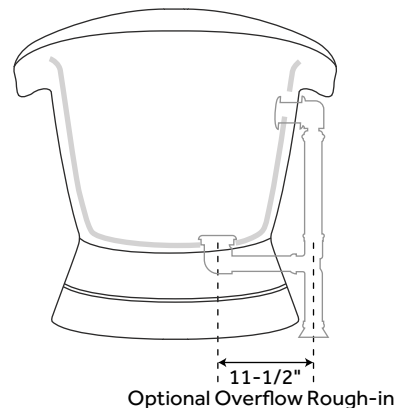

72" SALEM

CAST IRON DOUBLE-SLIPPER PEDESTAL TUB

SKU: 908791

FEATURES

- Design: Traditional
- Product Finish: White
- Overflow Hole: Yes
- Shape: Oval
- Material: Cast Iron
- Interior Treatment: White Porcelain Enamel
- Tap Deck: Yes
- Drain Included: Optional
- Drain Placement: Offset
- Faucet Included: No
- Built-In Adjusters: Yes
- Overflow Option: Includes Extended Pop-Up Drain with Swivel Head
- Choose a Standard or Daisy Wheel Overflow, Which Remain Open to Allow Water Into the Drain, or the Press-and-Seal Overflow, Which Can be Closed for Additional Water Depth

CONTENTS

72" TUB PAGE 2

REVISED 07/27/2020

72" SALEM

CAST IRON DOUBLE-SLIPPER PEDESTAL TUB

SKU: 908791

FEATURES

- Length: 72"
- Width: 31"
- Height: 30"
- Tub Interior Length: 40"
- Tub Interior Width: 16"
- Tub Slope: 41°
- Water Depth To Overflow: 13"
- Water Depth To Rim: 17"
- Water Capacity (Gallons): 36
- Tub Weight Uncrated (lbs): 470
- Tub Weight Crated (lbs): 580