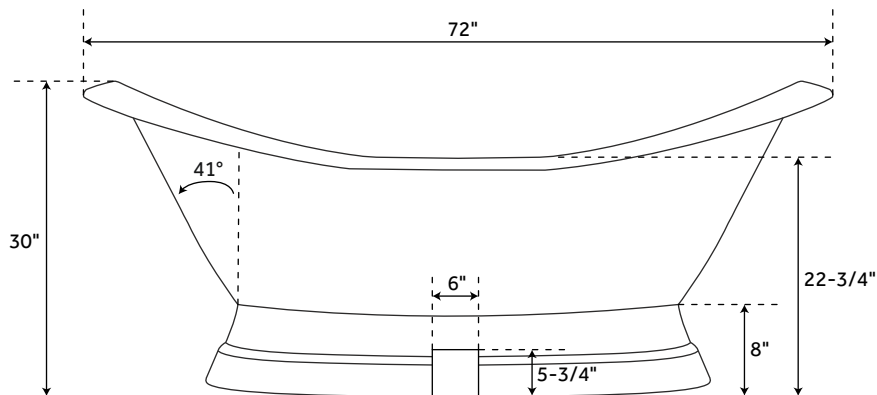

72" SALEM

CAST IRON DOUBLE-SLIPPER PEDESTAL TUB

SKU: 908791

FEATURES

- Design: Traditional
- Product Finish: White
- Overflow Hole: Yes
- Shape: Oval
- Material: Cast Iron
- Interior Treatment: White Porcelain Enamel
- Tap Deck: Yes
- Drain Included: Optional
- Drain Placement: Offset
- Faucet Included: No
- Built-In Adjusters: Yes
- Overflow Option: Includes Extended Pop-Up Drain with Swivel Head
- Choose a Standard or Daisy Wheel Overflow, Which Remain Open to Allow Water Into the Drain, or the Press-and-Seal Overflow, Which Can be Closed for Additional Water Depth

CONTENTS

72" TUB PAGE 2

REVISED 07/27/2020

72" SALEM

CAST IRON DOUBLE-SLIPPER PEDESTAL TUB

SKU: 908791

FEATURES

- Length: 72"
- Width: 31"
- Height: 30"
- Tub Interior Length: 40"
- Tub Interior Width: 16"
- Tub Slope: 41°
- Water Depth To Overflow: 13"
- Water Depth To Rim: 17"
- Water Capacity (Gallons): 36
- Tub Weight Uncrated (lbs): 470
- Tub Weight Crated (lbs): 580