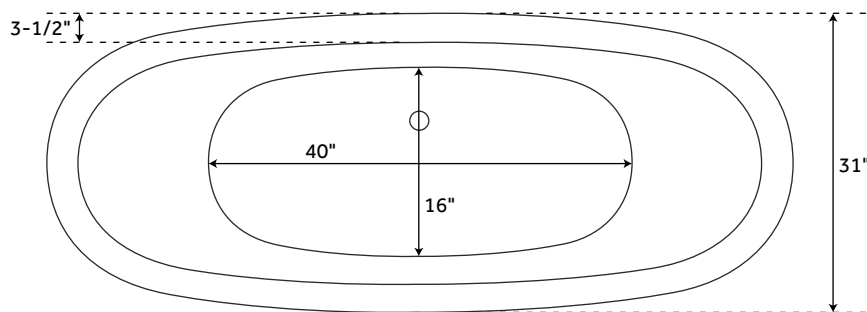

72" SALEM

CAST IRON DOUBLE-SLIPPER PEDESTAL TUB

SKU: 908791

FEATURES

- Design: Traditional
- Product Finish: White
- Overflow Hole: Yes
- Shape: Oval
- Material: Cast Iron
- Interior Treatment: White Porcelain Enamel
- Tap Deck: Yes
- Drain Included: Optional
- Drain Placement: Offset
- Faucet Included: No
- Built-In Adjusters: Yes
- Overflow Option: Includes Extended Pop-Up Drain with Swivel Head
- Choose a Standard or Daisy Wheel Overflow, Which Remain Open to Allow Water Into the Drain, or the Press-and-Seal Overflow, Which Can be Closed for Additional Water Depth

CONTENTS

72" TUB PAGE 2

REVISED 07/27/2020

72" SALEM

CAST IRON DOUBLE-SLIPPER PEDESTAL TUB

SKU: 908791

FEATURES

- Length: 72"
- Width: 31"
- Height: 30"
- Tub Interior Length: 40"
- Tub Interior Width: 16"
- Tub Slope: 41°
- Water Depth To Overflow: 13"
- Water Depth To Rim: 17"
- Water Capacity (Gallons): 36
- Tub Weight Uncrated (lbs): 470
- Tub Weight Crated (lbs): 580