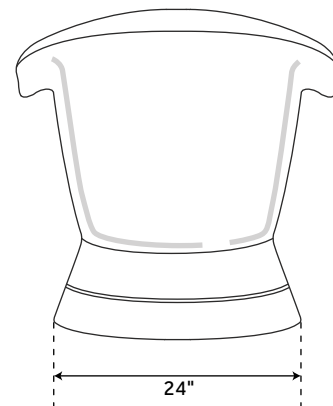

72" SALEM

CAST IRON DOUBLE-SLIPPER PEDESTAL TUB

SKU: 908791

FEATURES

- Design: Traditional
- Product Finish: White
- Overflow Hole: Yes
- Shape: Oval
- Material: Cast Iron
- Interior Treatment: White Porcelain Enamel
- Tap Deck: Yes
- Drain Included: Optional
- Drain Placement: Offset
- Faucet Included: No
- Built-In Adjusters: Yes
- Overflow Option: Includes Extended Pop-Up Drain with Swivel Head
- Choose a Standard or Daisy Wheel Overflow, Which Remain Open to Allow Water Into the Drain, or the Press-and-Seal Overflow, Which Can be Closed for Additional Water Depth

CONTENTS

72" TUB PAGE 2

REVISED 07/27/2020

72" SALEM

CAST IRON DOUBLE-SLIPPER PEDESTAL TUB

SKU: 908791

FEATURES

- Length: 72"
- Width: 31"
- Height: 30"
- Tub Interior Length: 40"
- Tub Interior Width: 16"
- Tub Slope: 41°
- Water Depth To Overflow: 13"
- Water Depth To Rim: 17"
- Water Capacity (Gallons): 36
- Tub Weight Uncrated (lbs): 470
- Tub Weight Crated (lbs): 580