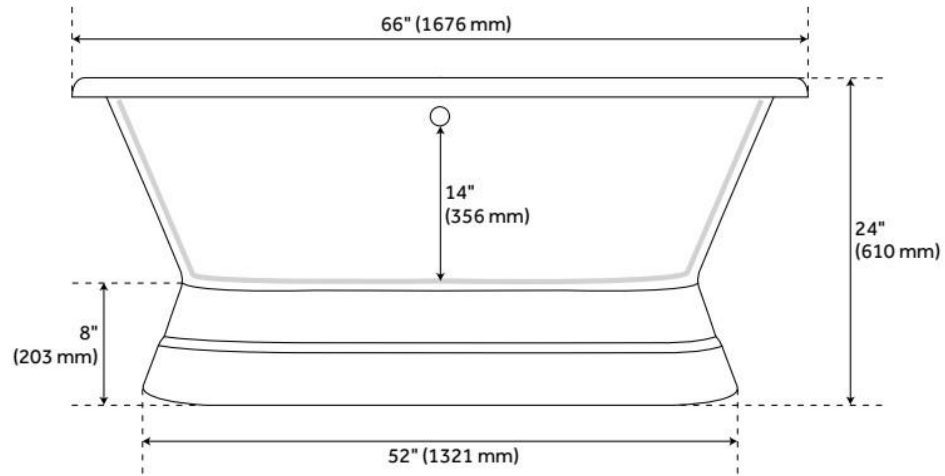

66" HENLEY CAST IRON DOUBLE-ENDED PEDESTAL TUB - 7" RIM HOLES

SKU: 946152-66-RH

Code: SH260281, SH474947, SH474948, SH474949, SH474950, SH474951, SH474952, SH474953

REVISED 6/18/2024