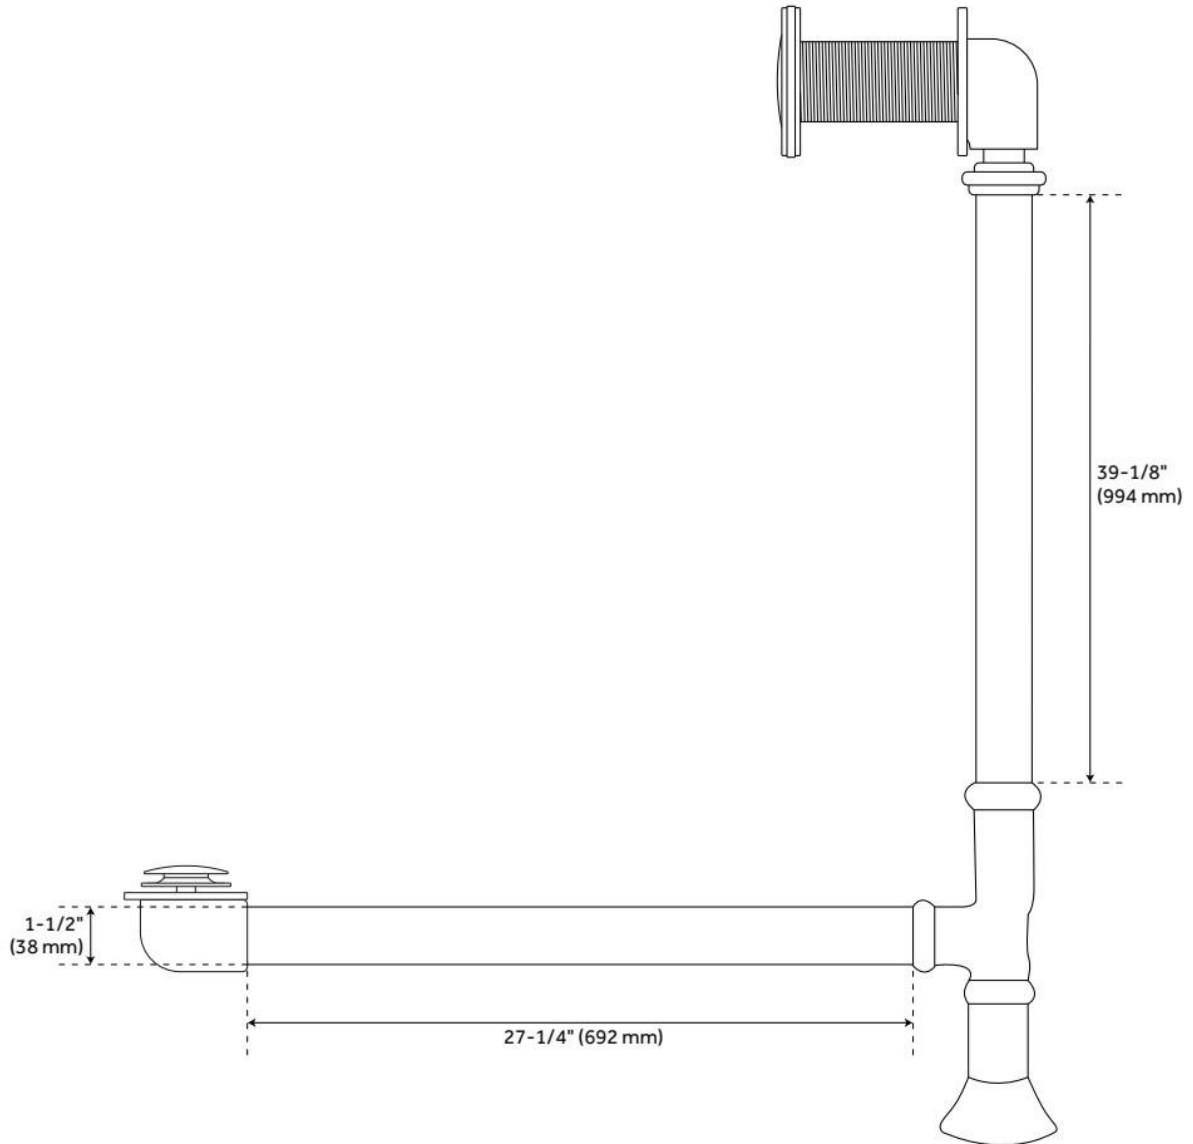

EXTENDED POP-UP TUB DRAIN - SWIVEL HEAD - STANDARD OVERFLOW - 1-1/2" TUBING

SKU: 943092

Code: SH440231, SH437313, SH437314, SH437309, SH437310, SH437311, SH437312, SH440233, SH437315, SH437316, SH437317, SH437318, SH437338, SH437319, SH440232, SH437331, SH437332, SH437333, SH437334, SH437335, SH437336, SH440234, SH437320, SH437321, SH437322, SH437323, SH437324, SH437325, SH440230, SH437326, SH437327, SH437328, SH437329, SH437330, SH437337

REVISED 6/18/2024