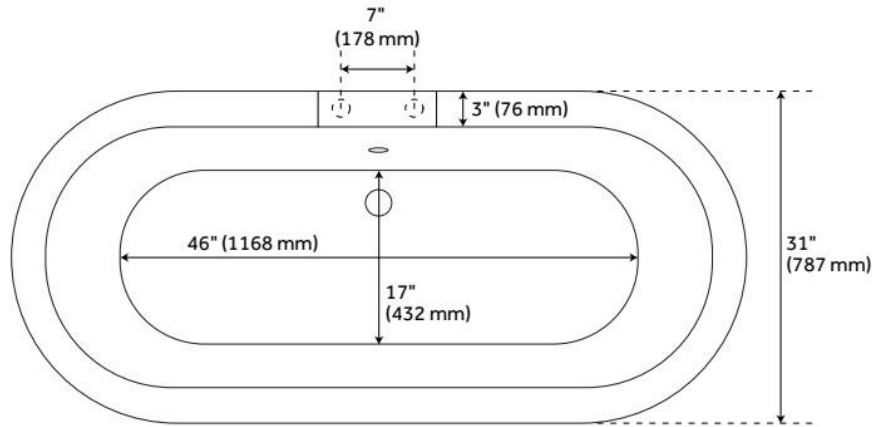

66" HENLEY CAST IRON DOUBLE-ENDED PEDESTAL TUB - 7" RIM HOLES

SKU: 946152-66-RH

Code: SH260281, SH474947, SH474948, SH474949, SH474950, SH474951, SH474952, SH474953

REVISED 6/18/2024