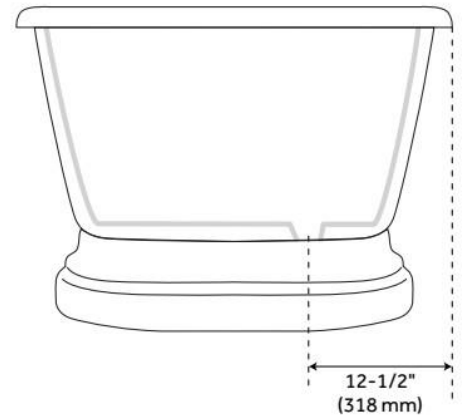

66" HENLEY CAST IRON DOUBLE-ENDED PEDESTAL TUB - 7" RIM HOLES

SKU: 946152-66-RH

Code: SH260281, SH474947, SH474948, SH474949, SH474950, SH474951, SH474952, SH474953

REVISED 6/18/2024