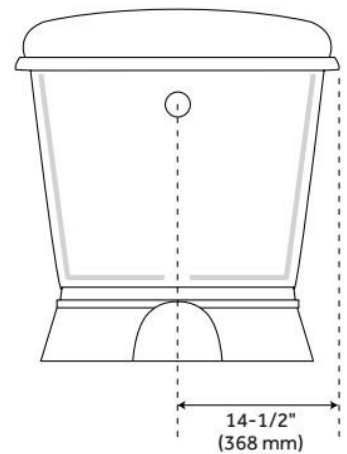

## FEATURES

Tub Material: Cast Iron  
Product Finish: White  
Shape: Oval  
Tub Drain Placement: End  
Drain Included: Optional  
Water Depth to Overflow: 12"  
Water Capacity (Gallons): 49.4  
Built-In Adjusters: Yes  
Tub Weight Uncrated (lbs): 381  
Optional Accessory: 428473

## ADDITIONAL FEATURES

- Drain option includes a standard overflow which remains open to allow water into the drain.

REVISED 6/18/2024

# 68" RYAN CAST IRON SLIPPER PEDESTAL TUB - 7" RIM HOLES

SKU: 941702-68-RH

Code: SH379880, SH474919, SH474920, SH474921, SH474925

REVISED 6/18/2024

## FEATURES

LISTED ID: 510720, 510721, 510724, 510729

- Product is a Signature Hardware exclusive design.
- Overflow does not have the ability to be sealed.
- Can be used on double wall tubs.
- Made from solid brass materials.
- 1-5/16" Thread length dimensions: 27-1/4" L drain pipe, 39-1/8" H overflow pipe. Accommodates tub walls up to 7/8" thick at overflow.
- 2-3/8" thread length dimensions: 27-1/4" L drain pipe, 39-1/8" H overflow pipe. Accommodates tub walls up to 1-3/4" thick at overflow.
- 2-15/16" thread length dimensions: 27-1/4" L drain pipe, 39-1/8" H overflow pipe. Accommodates tub walls up to 2-1/2" thick at overflow.
- 3-11/16" thread length dimensions: 27-1/4" L drain pipe, 39-1/8" H overflow pipe. Accommodates tub walls up to 3-3/8" thick at overflow.
- 4-1/4" thread length dimensions: 27-1/4" L drain pipe, 39-1/8" H overflow pipe. Accommodates tub walls up to 3-3/4" thick at overflow.