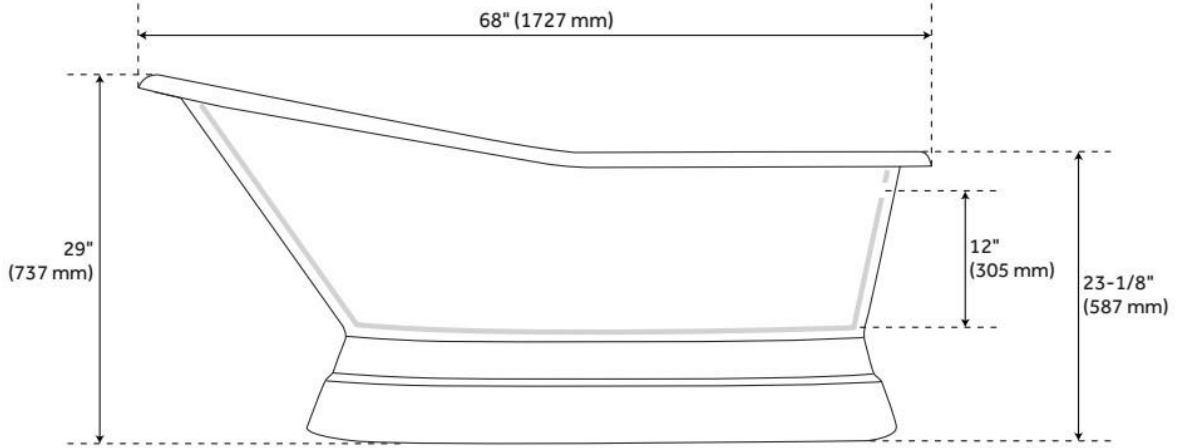

68" RYAN CAST IRON SLIPPER PEDESTAL TUB - 7" RIM HOLES

SKU: 941702-68-RH

Code: SH379880, SH474919, SH474920, SH474921, SH474925

REVISED 6/18/2024