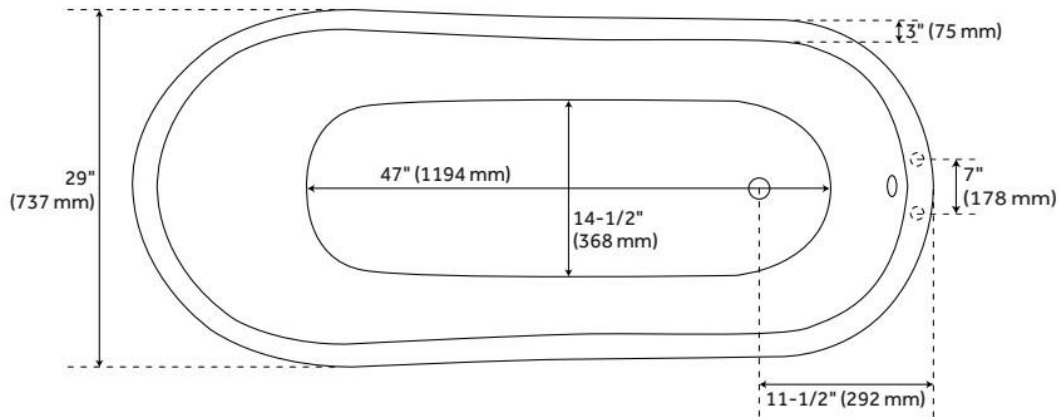

68" RYAN CAST IRON SLIPPER PEDESTAL TUB - 7" RIM HOLES

SKU: 941702-68-RH

Code: SH379880, SH474919, SH474920, SH474921, SH474925

REVISED 6/18/2024