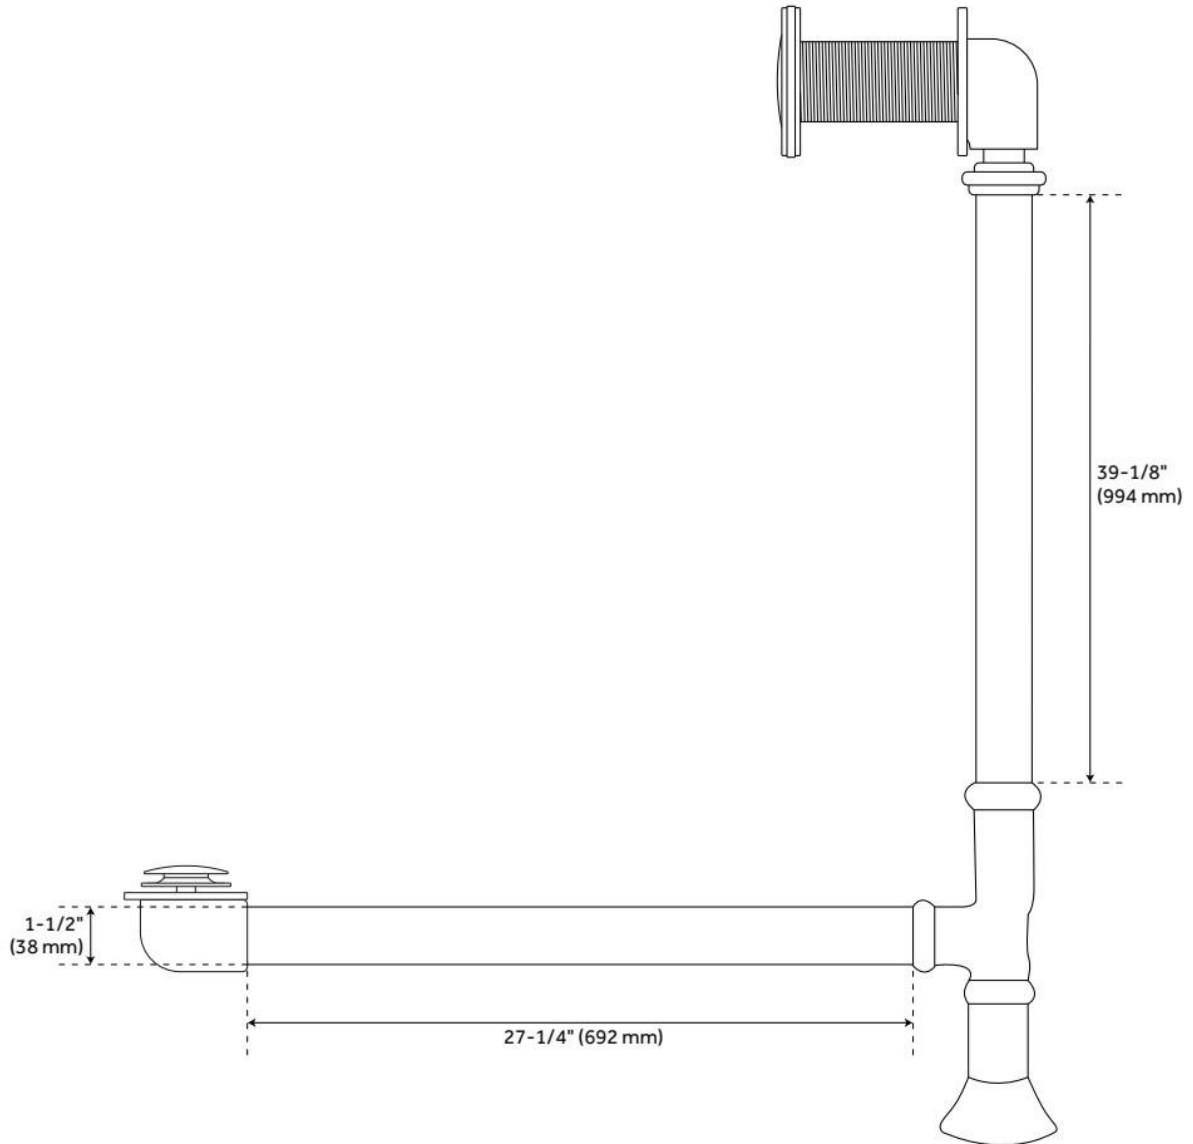

# 68" RYAN CAST IRON SLIPPER PEDESTAL TUB - 7" RIM HOLES

SKU: 941702-68-RH

Code: SH379880, SH474919, SH474920, SH474921, SH474925

## FEATURES

Tub Material: Cast Iron  
Product Finish: White  
Shape: Oval  
Tub Drain Placement: End  
Drain Included: Optional  
Water Depth to Overflow: 12"  
Water Capacity (Gallons): 49.4  
Built-In Adjusters: Yes  
Tub Weight Uncrated (lbs): 381  
Optional Accessory: 428473

## FEATURES

LISTED ID: 510720, 510721, 510724, 510729

- Product is a Signature Hardware exclusive design.
- Overflow does not have the ability to be sealed.
- Can be used on double wall tubs.
- Made from solid brass materials.
- 1-5/16" Thread length dimensions: 27-1/4" L drain pipe, 39-1/8" H overflow pipe. Accommodates tub walls up to 7/8" thick at overflow.
- 2-3/8" thread length dimensions: 27-1/4" L drain pipe, 39-1/8" H overflow pipe. Accommodates tub walls up to 1-3/4" thick at overflow.
- 2-15/16" thread length dimensions: 27-1/4" L drain pipe, 39-1/8" H overflow pipe. Accommodates tub walls up to 2-1/2" thick at overflow.
- 3-11/16" thread length dimensions: 27-1/4" L drain pipe, 39-1/8" H overflow pipe. Accommodates tub walls up to 3-3/8" thick at overflow.
- 4-1/4" thread length dimensions: 27-1/4" L drain pipe, 39-1/8" H overflow pipe. Accommodates tub walls up to 3-3/4" thick at overflow.

# EXTENDED POP-UP TUB DRAIN - SWIVEL HEAD - STANDARD OVERFLOW - 1-1/2" TUBING

SKU: 943092

Code: SH440231, SH437313, SH437314, SH437309, SH437310, SH437311, SH437312, SH440233, SH437315, SH437316, SH437317, SH437318, SH437338, SH437319, SH440232, SH437331, SH437332, SH437333, SH437334, SH437335, SH437336, SH440234, SH437320, SH437321, SH437322, SH437323, SH437324, SH437325, SH440230, SH437326, SH437327, SH437328, SH437329, SH437330, SH437337