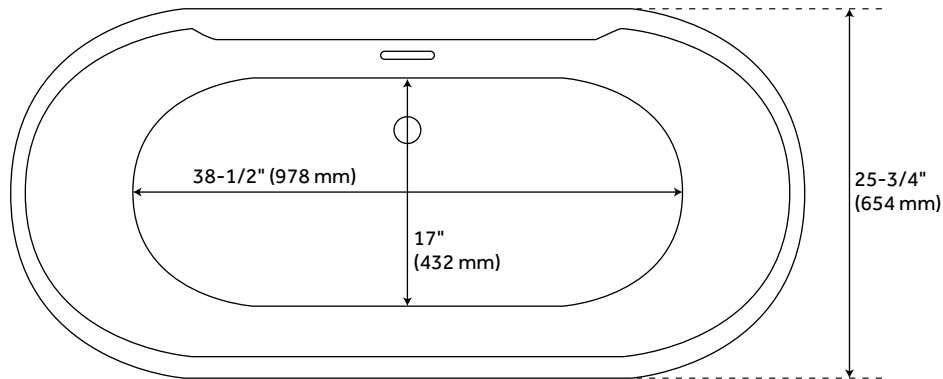

51" BOONE ACRYLIC FREESTANDING TUB

SKU: 929474

Code: SH480874, SH473988

FEATURES

Features: Integral Drain & Overflow
Design: Modern
Product Finish: White
Material: Acrylic
Length: 51-1/4"
Width: 25-3/4"
Height: 19-3/4"
Depth: 12-3/4"
Overflow Hole: Yes
Water Depth To Overflow: 12-3/4"
Exterior Treatment: Smooth
Interior Treatment: Smooth
Faucet Included: No
Shape: Oval
Size: 51"
Tub Overflow: Yes
Integral Drain & Overflow: Yes
Tub Material: Acrylic
Tub Interior Length: 38-1/2"
Tub Interior Width: 17"
Tap Deck: Yes
Faucet Drillings: No Drillings
Built-In Adjusters: Yes
Tub Weight Uncrated (lbs): 72
Tub Weight Crated (lbs): 182

IAPMO

LISTED ID: SH112142*

REVISED 9/29/2023

51" BOONE ACRYLIC FREESTANDING TUB

SKU: 929474

Code: SH480874, SH473988

ADDITIONAL FEATURES

- All dimensions are ($\pm 1/2$ ").
- Formed of two acrylic sheets, the air between acting as thermal insulator.
- Insulation option: increases heat retention and prevents condensation due to water and air temperature fluctuations.
- Optional Quick Connect Drop-In Drain Kit Includes:
 - Floor Plate, 1-1/2" PVC Pipe, 2" x 1-1/2" Trap Adapters, 1 Brass Threaded, 1 Brass Unthreaded Tailpiece and Plug.
 - Installs above your subfloor, but underneath your cement floor or tile, so you do not need access below the fixture.

REVISED 9/29/2023

51" BOONE ACRYLIC FREESTANDING TUB

SKU: 929474

All dimensions and specifications are nominal and may vary. Use actual products for accuracy in critical situations.