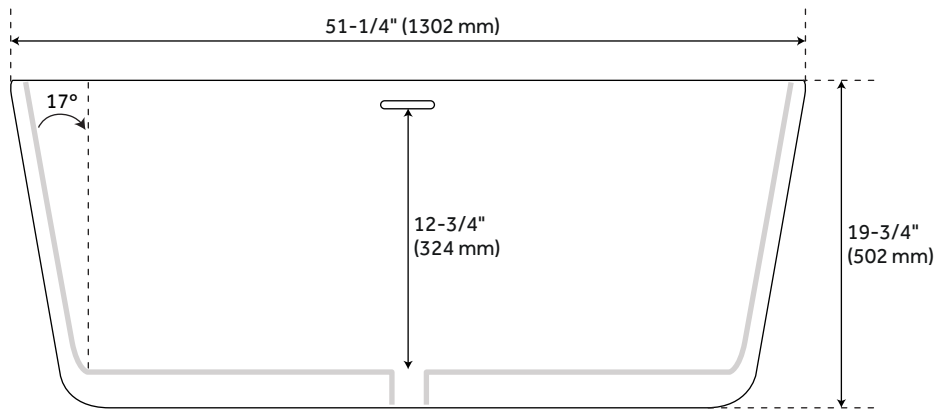

51" BOONE ACRYLIC FREESTANDING TUB

SKU: 929474

Code: SH480874, SH473988

FEATURES

Features: Integral Drain & Overflow
Design: Modern
Product Finish: White
Material: Acrylic
Length: 51-1/4"
Width: 25-3/4"
Height: 19-3/4"
Depth: 12-3/4"
Overflow Hole: Yes
Water Depth To Overflow: 12-3/4"
Exterior Treatment: Smooth
Interior Treatment: Smooth
Faucet Included: No
Shape: Oval
Size: 51"
Tub Overflow: Yes
Integral Drain & Overflow: Yes
Tub Material: Acrylic
Tub Interior Length: 38-1/2"
Tub Interior Width: 17"
Tap Deck: Yes
Faucet Drillings: No Drillings
Built-In Adjusters: Yes
Tub Weight Uncrated (lbs): 72
Tub Weight Crated (lbs): 182

IAPMO

LISTED ID: SH112142*

REVISED 9/29/2023

51" BOONE ACRYLIC FREESTANDING TUB

SKU: 929474

Code: SH480874, SH473988

ADDITIONAL FEATURES

- All dimensions are ($\pm 1/2$ ").
- Formed of two acrylic sheets, the air between acting as thermal insulator.
- Insulation option: increases heat retention and prevents condensation due to water and air temperature fluctuations.
- Optional Quick Connect Drop-In Drain Kit Includes:
 - Floor Plate, 1-1/2" PVC Pipe, 2" x 1-1/2" Trap Adapters, 1 Brass Threaded, 1 Brass Unthreaded Tailpiece and Plug.
 - Installs above your subfloor, but underneath your cement floor or tile, so you do not need access below the fixture.

REVISED 9/29/2023

51" BOONE ACRYLIC FREESTANDING TUB

SKU: 929474

All dimensions and specifications are nominal and may vary. Use actual products for accuracy in critical situations.