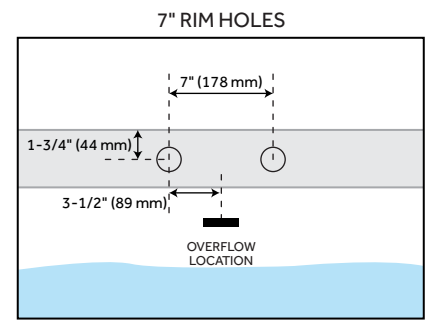

51" BOONE ACRYLIC FREESTANDING TUB

SKU: 929474

All dimensions and specifications are nominal and may vary. Use actual products for accuracy in critical situations.