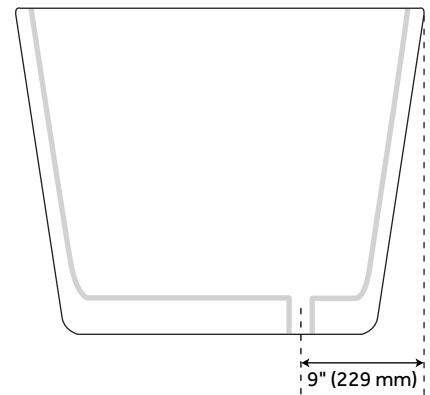

51" BOONE ACRYLIC FREESTANDING TUB

SKU: 929474

Code: SH480874, SH473988

FEATURES

Features: Integral Drain & Overflow
Design: Modern
Product Finish: White
Material: Acrylic
Length: 51-1/4"
Width: 25-3/4"
Height: 19-3/4"
Depth: 12-3/4"
Overflow Hole: Yes
Water Depth To Overflow: 12-3/4"
Exterior Treatment: Smooth
Interior Treatment: Smooth
Faucet Included: No
Shape: Oval
Size: 51"
Tub Overflow: Yes
Integral Drain & Overflow: Yes
Tub Material: Acrylic
Tub Interior Length: 38-1/2"
Tub Interior Width: 17"
Tap Deck: Yes
Faucet Drillings: No Drillings
Built-In Adjusters: Yes
Tub Weight Uncrated (lbs): 72
Tub Weight Crated (lbs): 182

IAPMO

LISTED ID: SH112142*

REVISED 9/29/2023

51" BOONE ACRYLIC FREESTANDING TUB

SKU: 929474

Code: SH480874, SH473988

ADDITIONAL FEATURES

- All dimensions are ($\pm 1/2$ ").
- Formed of two acrylic sheets, the air between acting as thermal insulator.
- Insulation option: increases heat retention and prevents condensation due to water and air temperature fluctuations.
- Optional Quick Connect Drop-In Drain Kit Includes:
 - Floor Plate, 1-1/2" PVC Pipe, 2" x 1-1/2" Trap Adapters, 1 Brass Threaded, 1 Brass Unthreaded Tailpiece and Plug.
 - Installs above your subfloor, but underneath your cement floor or tile, so you do not need access below the fixture.

REVISED 9/29/2023

51" BOONE ACRYLIC FREESTANDING TUB

SKU: 929474

All dimensions and specifications are nominal and may vary. Use actual products for accuracy in critical situations.