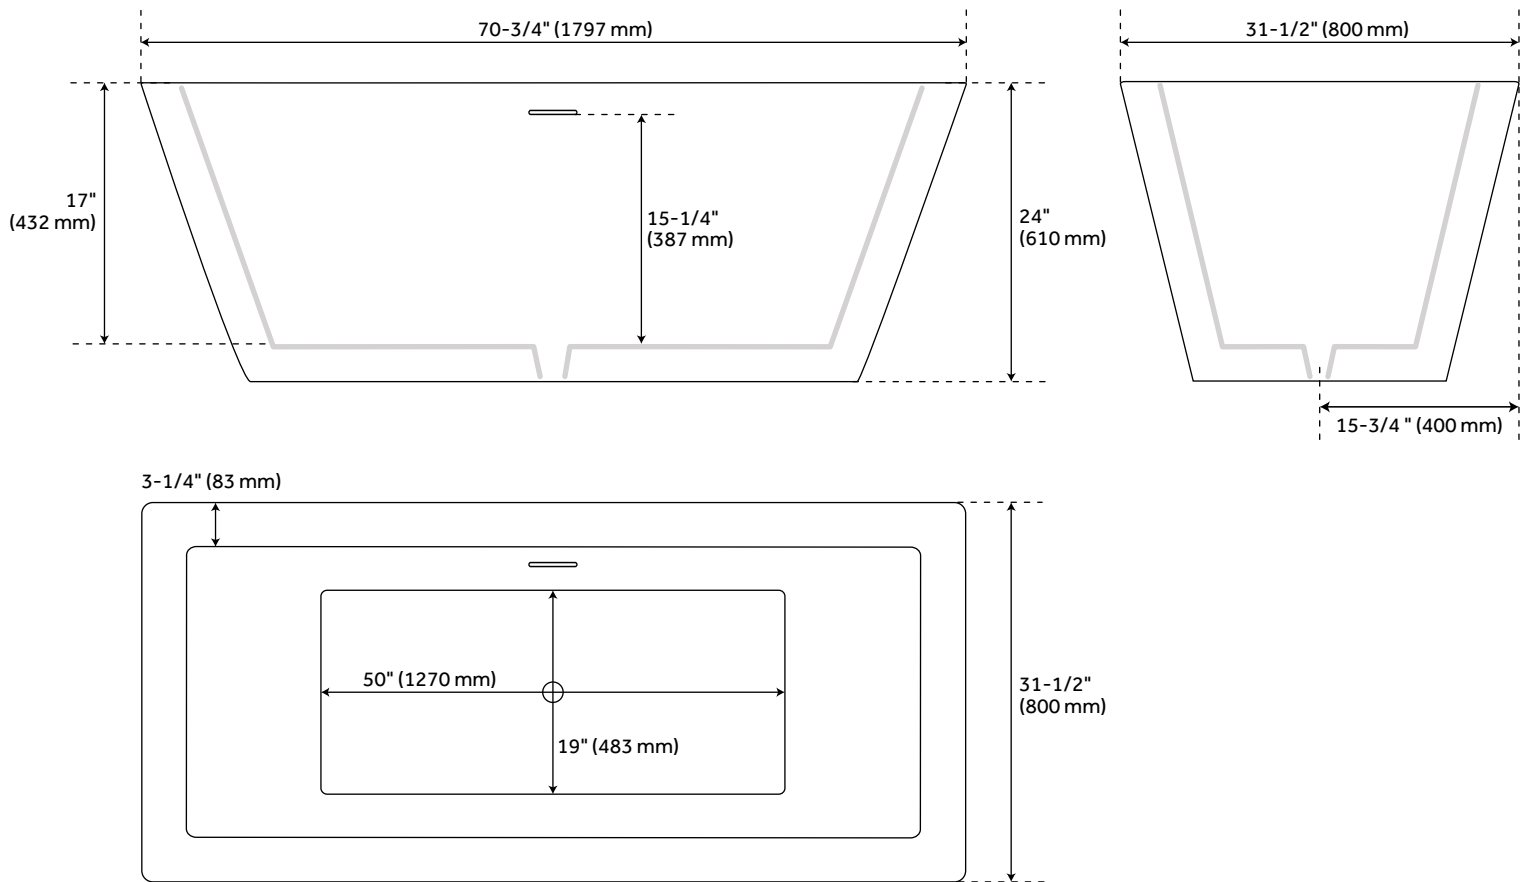

71" EATON ACRYLIC FREESTANDING TUB

SKU: 927761-71

CODES/STANDARDS

IAPMO

CSA B45.5/IAPMO Z124

FEATURES

Design: Modern
Product Finish: White
Length: 70-3/4"
Width: 31-1/2"
Height: 24"
Water Depth To Overflow: 15-1/4"
Exterior Treatment: Smooth
Interior Treatment: Smooth
Drain Included: Yes
Drain Finish: White
Faucet Included: No
Shape: Rectangle
Size: 71"
Tub Overflow: Yes
Integral Drain & Overflow: Yes
Tub Material: Acrylic
Tub Interior Length: 50"
Tub Interior Width: 19"
Tap Deck: No
Faucet Drillings: No Drillings
Built-In Adjusters: Yes
Tub Weight Uncrated (lbs): 146
Tub Weight Crated (lbs): 256

Code:
REVISED 4/18/2022

71" EATON ACRYLIC FREESTANDING TUB

SKU: 927761-71

All dimensions and specifications are nominal and may vary. Use actual products for accuracy in critical situations.