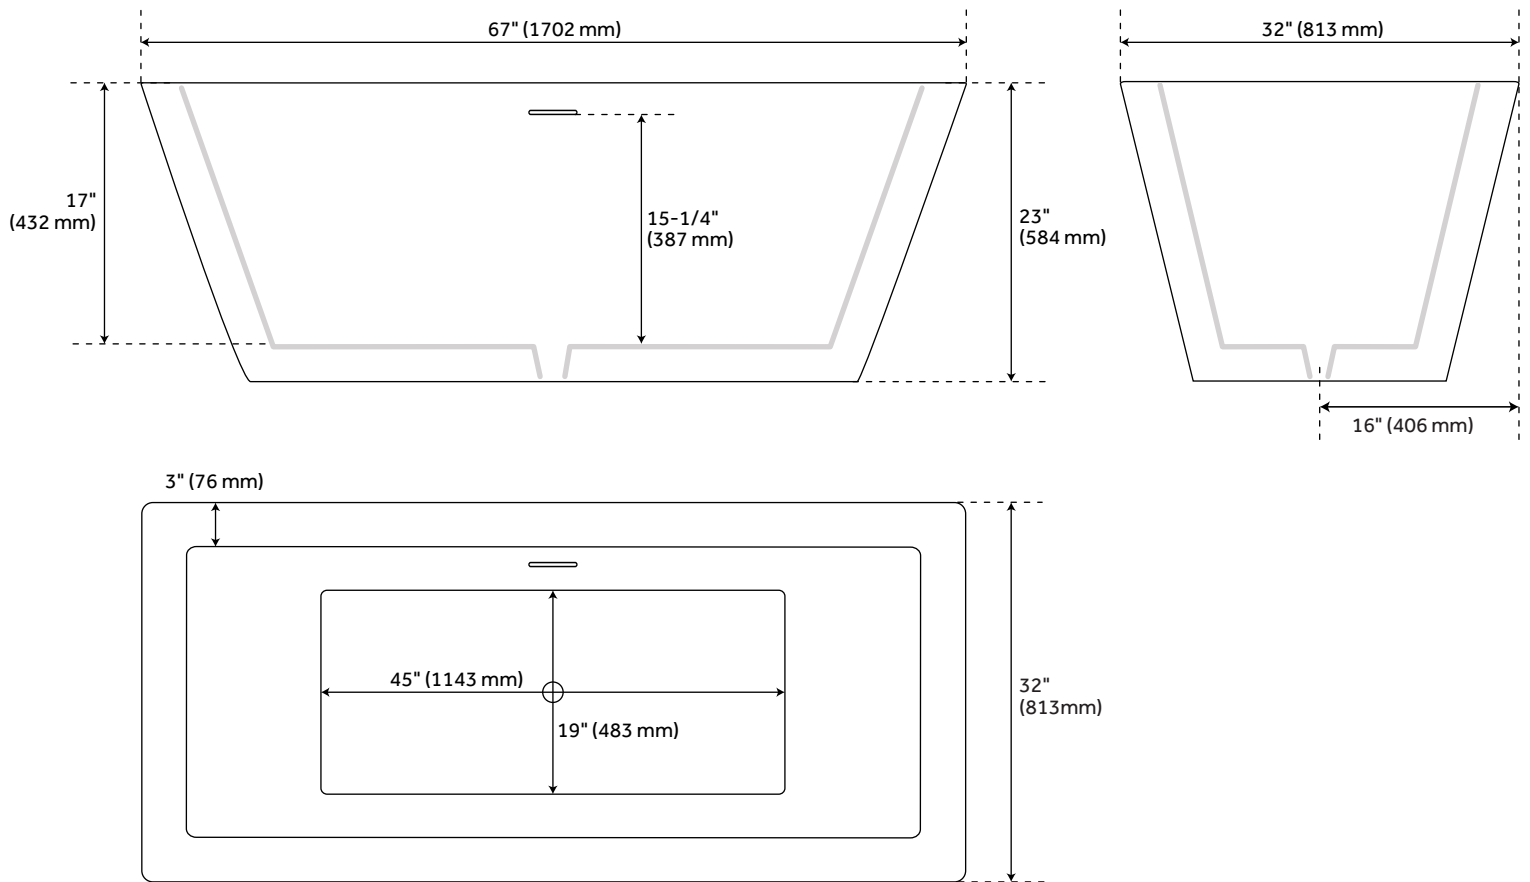

## FEATURES

Design: Modern  
Product Finish: White  
Length: 67"  
Width: 32  
Height: 23"  
Water Depth To Overflow: 15-1/4"  
Exterior Treatment: Smooth  
Interior Treatment: Smooth  
Drain Included: Yes  
Drain Finish: White  
Faucet Included: No  
Shape: Rectangle  
Size: 67"  
Tub Overflow: Yes  
Integral Drain & Overflow: Yes  
Tub Material: Acrylic  
Tub Interior Length: 45"  
Tub Interior Width: 19"  
Tap Deck: No  
Faucet Drillings: No Drillings  
Built-In Adjusters: Yes  
Tub Weight Uncrated (lbs): 121  
Tub Weight Crated (lbs): 231

# 67" EATON ACRYLIC FREESTANDING TUB

SKU: 927761-67

All dimensions and specifications are nominal and may vary. Use actual products for accuracy in critical situations.