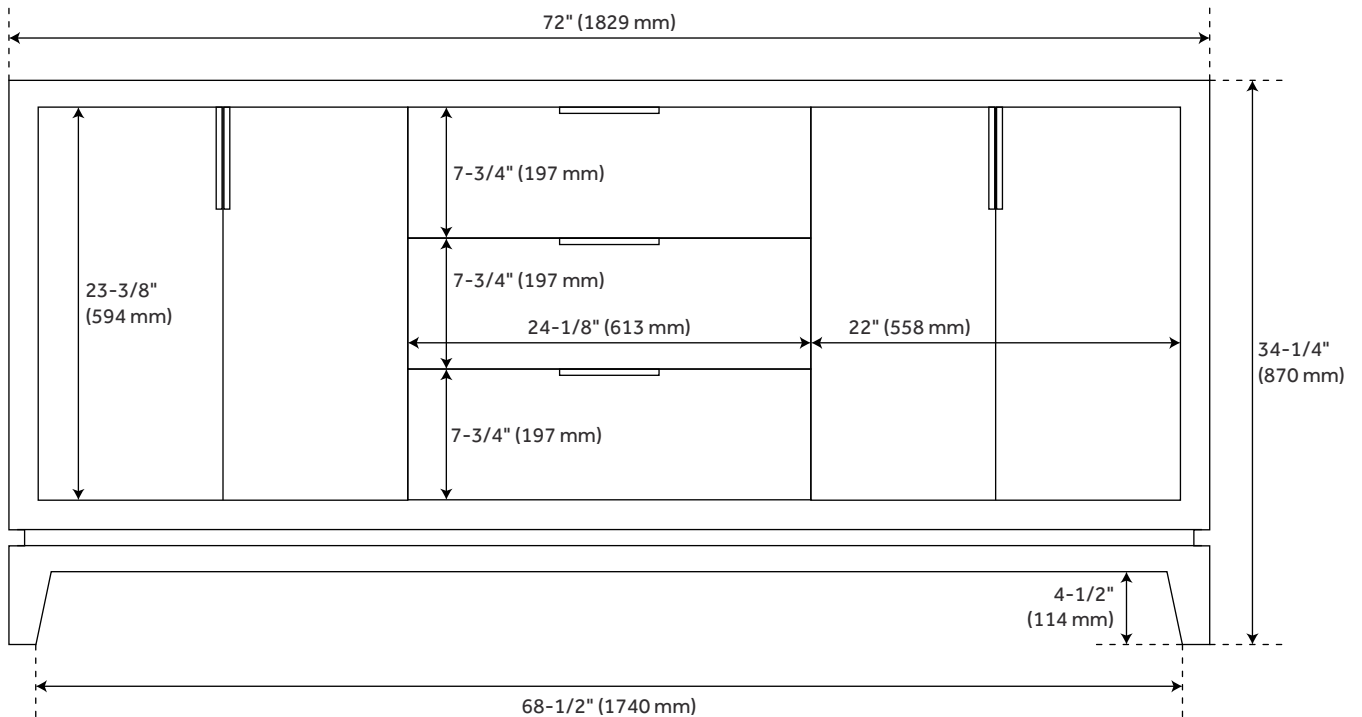

FEATURES

Installation Type: Freestanding
Features: Matching Mirror;Soft-Close Hinges
Material: Mahogany
Number of Doors: 4
Number of Drawers: 3
Width: 72"
Height: 34-1/4"
Depth: 20-7/8"
Assembly Required: No
Dovetail Drawers: Yes
Number of Basins: 2
Sink Installation: Undermount - Rectangle
Water Depth To Overflow: 4-1/8"
Fits Drain Hole Size: 1-1/2"
Faucet Included: No
Vanity Top Thickness: 3cm
Hardware Finish: Oil Rubbed Bronze
Built-In Adjusters: Yes
Sink Included: yes
Basin Overflow: Yes
Vanity Top Included: yes
Vanity Top Depth: 22"
Vanity Top Width: 73"
Mirror Included: No

REVISED 9/19/2023

72" TALYN MAHOGANY DOUBLE VANITY FOR RECTANGULAR UNDERMOUNT SINKS - LIGHT WALNUT

SKU: 952429-RUMB

Code: SH470219, SH470212, SH470220, SH470205, SH470206, SH470209, SH470210, SH470207, SH470208, SH470211, SH470217, SH470218, SH470213, SH470214, SH470215, SH470216

ADDITIONAL FEATURES

- Includes a matching backsplash and a pair of white porcelain sinks.
- Granite is A-grade. Polished Carrara Marble is sourced from Italy.
- Each stone top is carved from a single piece of stone and will feature natural variations.
- See Installation Instructions for directions to attach the vanity top and sink.
- All dimensions are ($\pm 1/2''$).

REVISED 9/19/2023

72" TALYN MAHOGANY DOUBLE VANITY - LIGHT WALNUT

All dimensions and specifications are nominal and may vary. Use actual products for accuracy in critical situations.