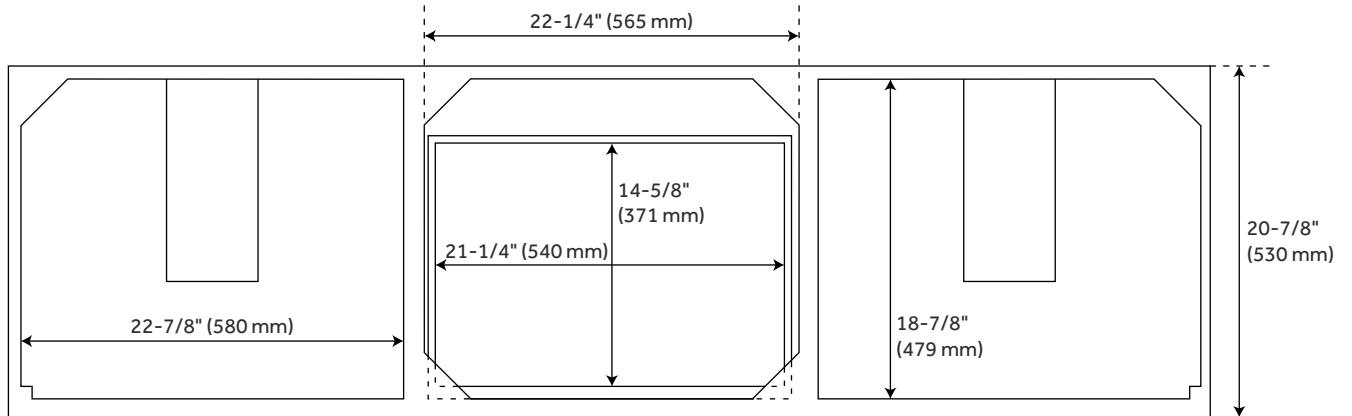

72" TALYN MAHOGANY DOUBLE VANITY - LIGHT WALNUT

All dimensions and specifications are nominal and may vary. Use actual products for accuracy in critical situations.