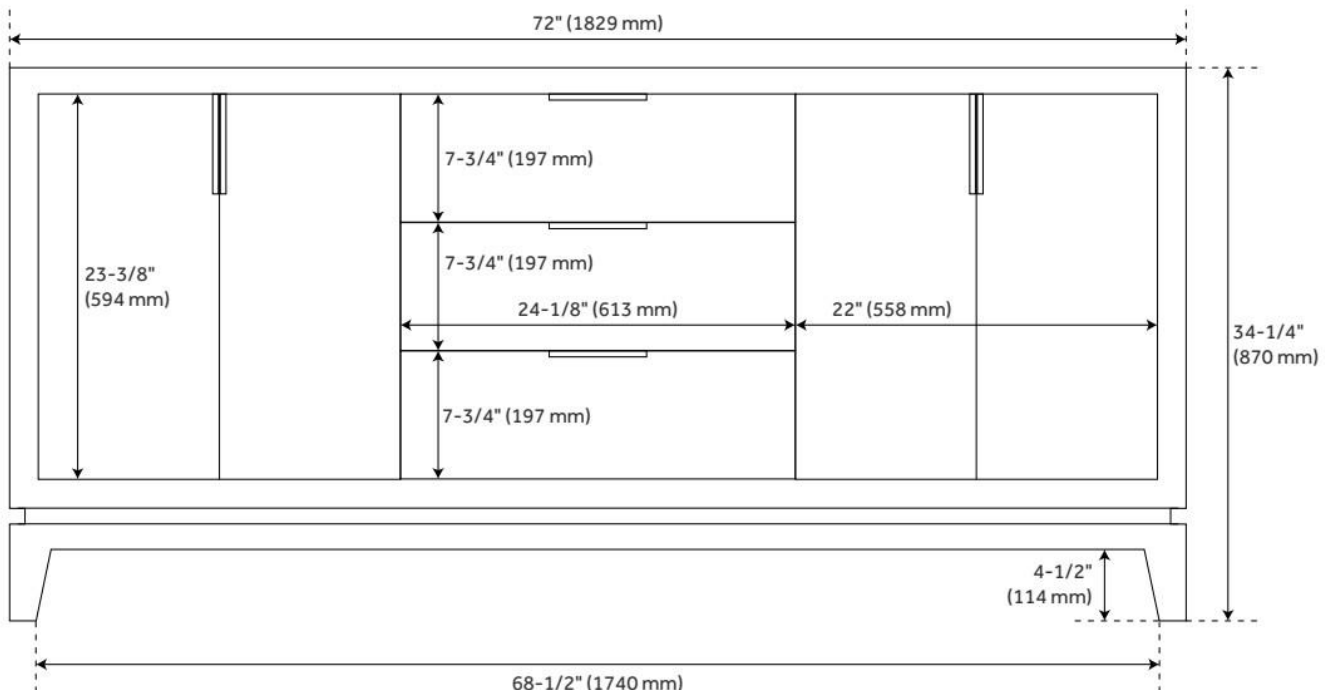

FEATURES

Material: Mahogany
Product Finish: Black
Number of Doors: 4
Number of Drawers: 3
Dovetail Drawers: Yes
Hardware Finish: Oil Rubbed Bronze
Built-In Adjusters: Yes

ADDITIONAL FEATURES

- Includes a matching backsplash and a pair of white porcelain sinks.
- Granite is A-grade. Polished Carrara Marble is sourced from Italy.
- Each stone top is carved from a single piece of stone and will feature natural variations.
- See Installation Instructions for directions to attach the vanity top and sink.
- All dimensions are ($\pm 1/2$ ").
- [Wood finish samples available.](#)

REVISED 8/5/2024

72" TALYN MAHOGANY DOUBLE VANITY FOR RECTANGULAR UNDERMOUNT SINKS - BLACK

SKU: 952427-RUMB

Code: SH470093, SH470204, SH470086, SH470087, SH470090, SH470091, SH470088, SH470089, SH470092, SH470098, SH470099, SH470094, SH470095, SH470096, SH470097