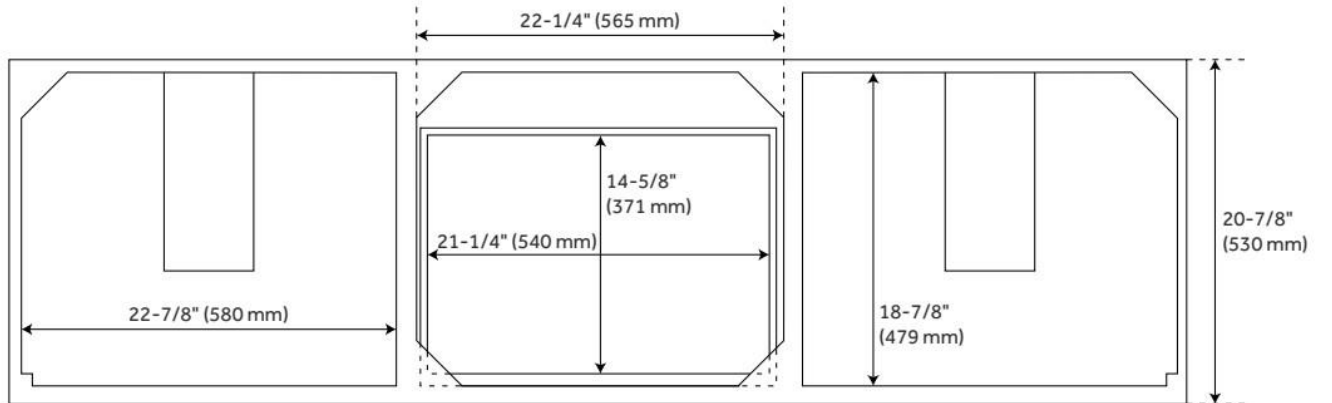

72" TALYN MAHOGANY DOUBLE VANITY FOR RECTANGULAR UNDERMOUNT SINKS - BLACK

SKU: 952427-RUMB

Code: SH470093, SH470204, SH470086, SH470087, SH470090, SH470091, SH470088, SH470089, SH470092, SH470098, SH470099, SH470094, SH470095, SH470096, SH470097

REVISED 8/5/2024