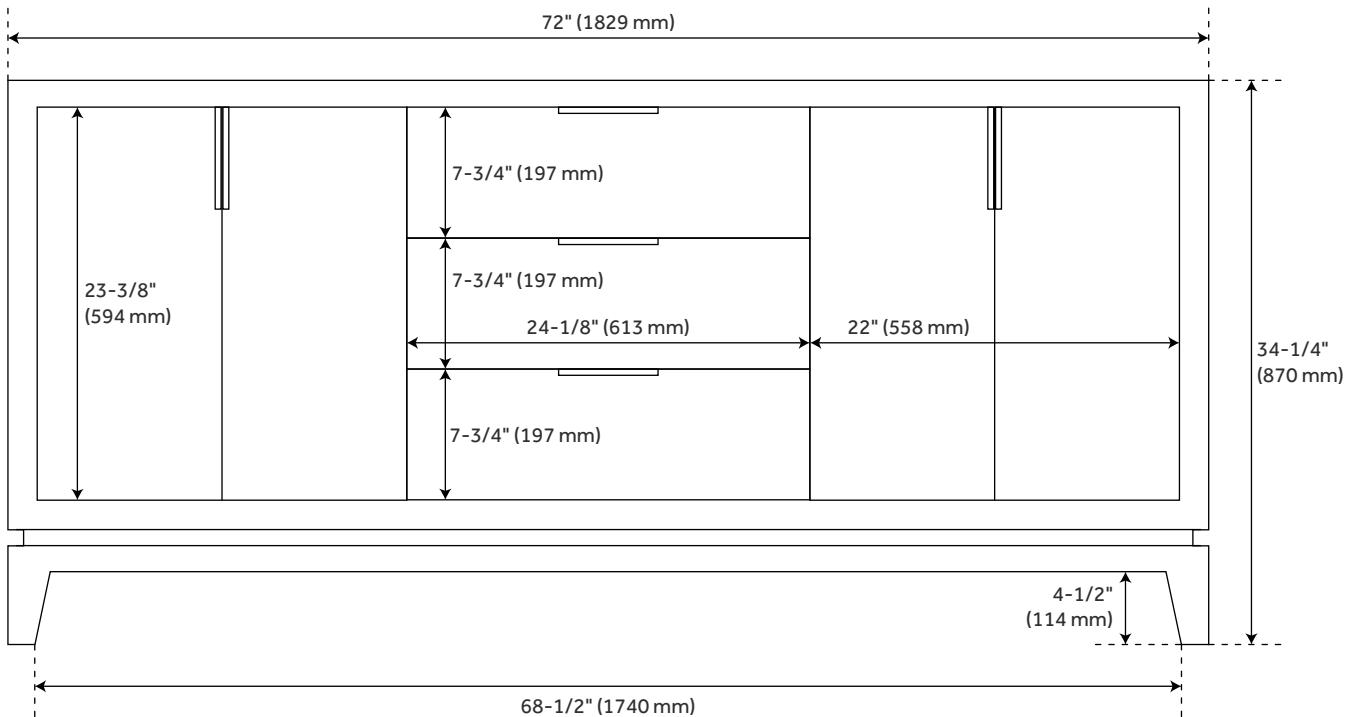

72" TALYN MAHOGANY DOUBLE VANITY FOR UNDERMOUNT SINKS - LIGHT WALNUT

SKU: 952407-UM

Code: SH470009, SH470010, SH470008, SH470007, SH470013, SH470011, SH470012

FEATURES

Installation Type: Freestanding
Features: Matching Mirror;Soft-Close Hinges
Material: Mahogany
Number of Doors: 4
Number of Drawers: 3
Width: 72"
Height: 34-1/4"
Depth: 20-7/8"
Assembly Required: No
Dovetail Drawers: Yes
Number of Basins: 2
Sink Installation: Undermount - Oval
Water Depth To Overflow: 5"
Fits Drain Hole Size: 1-1/2"
Faucet Included: No
Vanity Top Thickness: 3cm
Hardware Finish: Oil Rubbed Bronze
Built-In Adjusters: Yes
Sink Included: yes
Basin Overflow: Yes
Vanity Top Included: yes
Vanity Top Depth: 22"
Vanity Top Width: 73"
Mirror Included: No

REVISED 9/192023

72" TALYN MAHOGANY DOUBLE VANITY FOR UNDERMOUNT SINKS - LIGHT WALNUT

SKU: 952407-UM

Code: SH470009, SH470010, SH470008, SH470007, SH470013, SH470011, SH470012

ADDITIONAL FEATURES

- Includes a matching backsplash and a pair of white porcelain sinks.
- Granite is A-grade. Polished Carrara Marble is sourced from Italy.
- Each stone top is carved from a single piece of stone and will feature natural variations.
- See Installation Instructions for directions to attach the vanity top and sink.
- All dimensions are ($\pm 1/2''$).

REVISED 9/19/2023

72" TALYN MAHOGANY DOUBLE VANITY - LIGHT WALNUT

All dimensions and specifications are nominal and may vary. Use actual products for accuracy in critical situations.