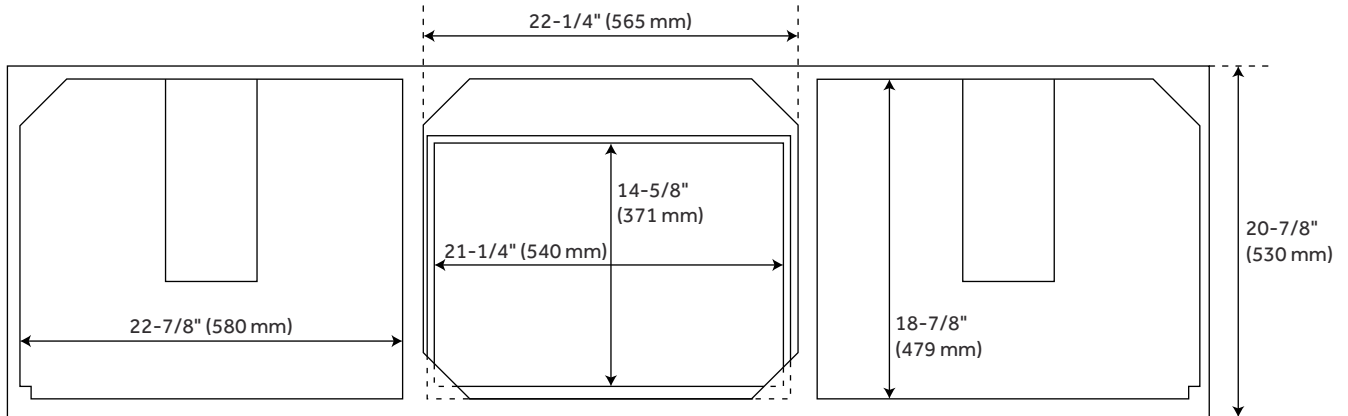

72" TALYN MAHOGANY DOUBLE VANITY FOR UNDERMOUNT SINKS - LIGHT WALNUT

SKU: 952407-UM

Code: SH470009, SH470010, SH470008, SH470007, SH470013, SH470011, SH470012

FEATURES

Installation Type: Freestanding
Features: Matching Mirror;Soft-Close Hinges
Material: Mahogany
Number of Doors: 4
Number of Drawers: 3
Width: 72"
Height: 34-1/4"
Depth: 20-7/8"
Assembly Required: No
Dovetail Drawers: Yes
Number of Basins: 2
Sink Installation: Undermount - Oval
Water Depth To Overflow: 5"
Fits Drain Hole Size: 1-1/2"
Faucet Included: No
Vanity Top Thickness: 3cm
Hardware Finish: Oil Rubbed Bronze
Built-In Adjusters: Yes
Sink Included: yes
Basin Overflow: Yes
Vanity Top Included: yes
Vanity Top Depth: 22"
Vanity Top Width: 73"
Mirror Included: No

REVISED 9/192023

72" TALYN MAHOGANY DOUBLE VANITY FOR UNDERMOUNT SINKS - LIGHT WALNUT

SKU: 952407-UM

Code: SH470009, SH470010, SH470008, SH470007, SH470013, SH470011, SH470012

ADDITIONAL FEATURES

- Includes a matching backsplash and a pair of white porcelain sinks.
- Granite is A-grade. Polished Carrara Marble is sourced from Italy.
- Each stone top is carved from a single piece of stone and will feature natural variations.
- See Installation Instructions for directions to attach the vanity top and sink.
- All dimensions are ($\pm 1/2''$).

REVISED 9/19/2023

72" TALYN MAHOGANY DOUBLE VANITY - LIGHT WALNUT

All dimensions and specifications are nominal and may vary. Use actual products for accuracy in critical situations.