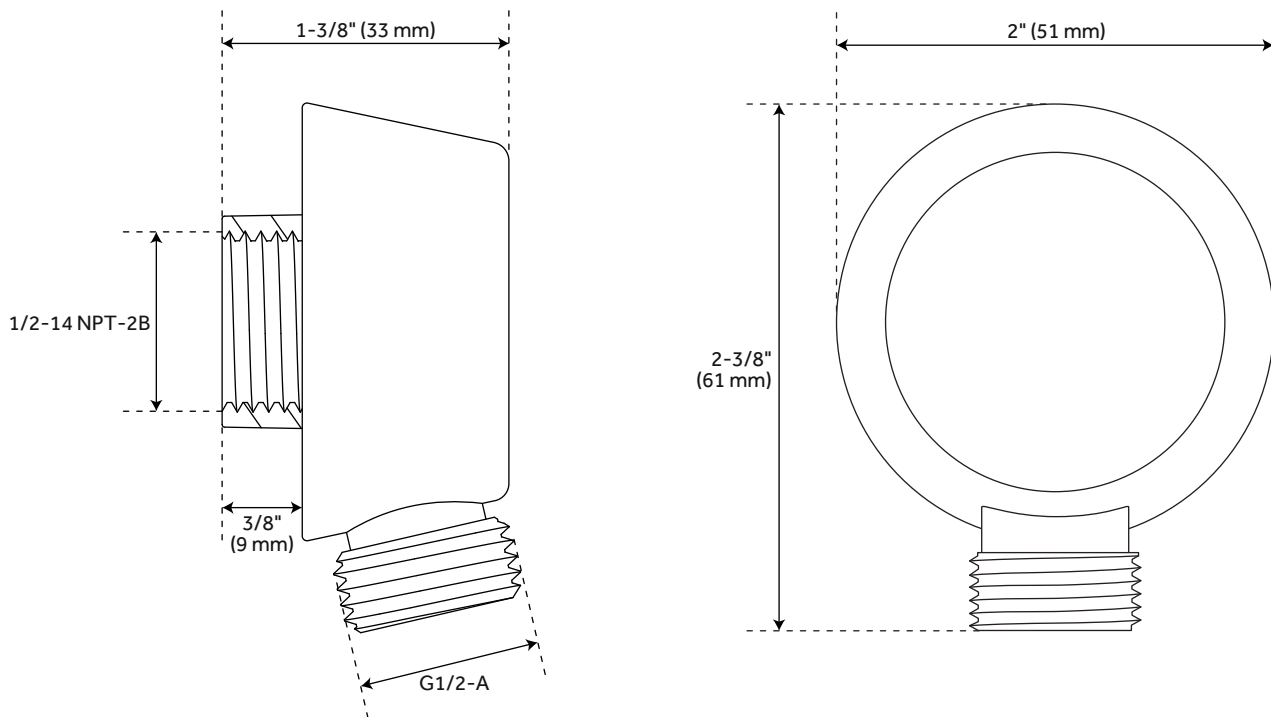

## FEATURES

Features: Pressure Balanced;Hand Shower Included  
Design: Industrial  
Material: Brass  
Assembly Required: No  
Shape: Round  
Handle Type: Lever  
Shower Head Installation Type: Wall  
Number of Shower Heads: 1  
Shower Head Diameter: 8"  
Shower Head Material: Brass  
Shower Head Spray: Rainfall  
Shower Arm Included: Yes  
Shower Arm Extension: 12"  
Shower Arm Height: 1-9/16"  
Shower Head IPS: 1-1/2"  
Shower Head Swivel: Yes  
Tub Filler Spout Reach: 5"  
Slide Bar Length: 28"  
Hand Shower Length: 7-1/4"  
Hand Shower Hose Length: 60"  
Hand Shower Material: ABS  
Hand Shower Flow Rate: 1.8 gpm (6.8 l/min) @ 80 psi  
Water Connection Included: Yes  
Diverter Included: Yes  
Diverter Outlets: 3  
Shower Head Flow Rate: 1.8 gpm (6.8 l/min) @ 80 psi

# GUNTHER HAND SHOWER HOSE

SKU: 953361

All dimensions and specifications are nominal and may vary. Use actual products for accuracy in critical situations.

Code: SHH1010

# GUNTHER WATER SUPPLY ELBOW

SKU: 953361

All dimensions and specifications are nominal and may vary. Use actual products for accuracy in critical situations.

Code: SHWE2040