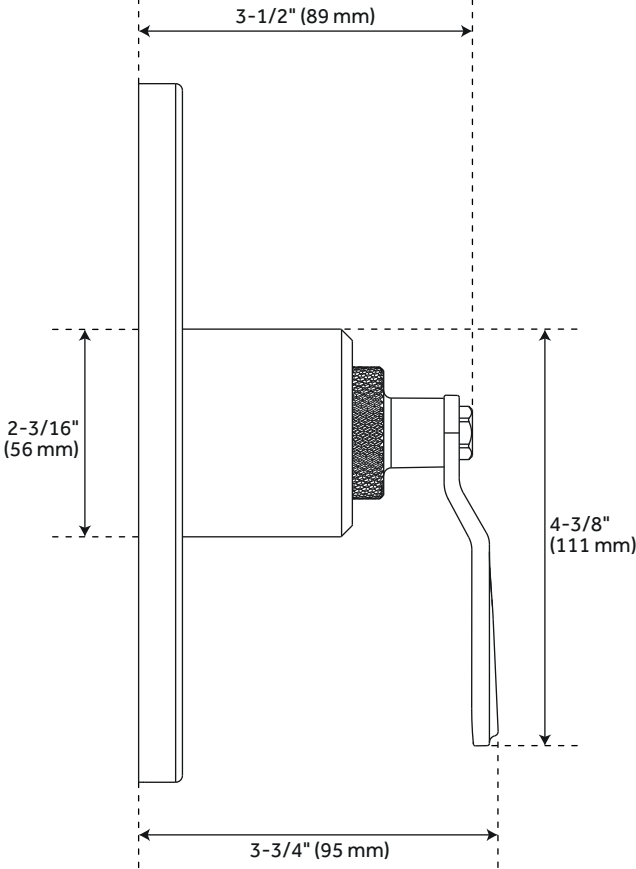

## FEATURES

Features: Pressure Balanced;Hand Shower Included  
Design: Industrial  
Material: Brass  
Assembly Required: No  
Shape: Round  
Handle Type: Lever  
Shower Head Installation Type: Wall  
Number of Shower Heads: 1  
Shower Head Diameter: 8"  
Shower Head Material: Brass  
Shower Head Spray: Rainfall  
Shower Arm Included: Yes  
Shower Arm Extension: 12"  
Shower Arm Height: 1-9/16"  
Shower Head IPS: 1-1/2"  
Shower Head Swivel: Yes  
Tub Filler Spout Reach: 5"  
Slide Bar Length: 28"  
Hand Shower Length: 7-1/4"  
Hand Shower Hose Length: 60"  
Hand Shower Material: ABS  
Hand Shower Flow Rate: 1.8 gpm (6.8 l/min) @ 80 psi  
Water Connection Included: Yes  
Diverter Included: Yes  
Diverter Outlets: 3  
Shower Head Flow Rate: 1.8 gpm (6.8 l/min) @ 80 psi

# GUNTHER PRESSURE BALANCE SHOWER VALVE TRIM

SKU: 953361

All dimensions and specifications are nominal and may vary. Use actual products for accuracy in critical situations.

Code: SHGU8010

# GUNTHER WALL-MOUNT SHOWER HEAD

SKU: 953361

All dimensions and specifications are nominal and may vary. Use actual products for accuracy in critical situations.

Code: SHRSB820RG