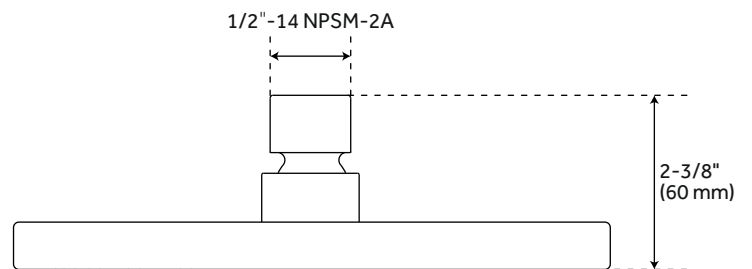

# GUNTHER WALL-MOUNT SHOWER HEAD

SKU: 953361

All dimensions and specifications are nominal and may vary. Use actual products for accuracy in critical situations.

Code: SHRSB820RG