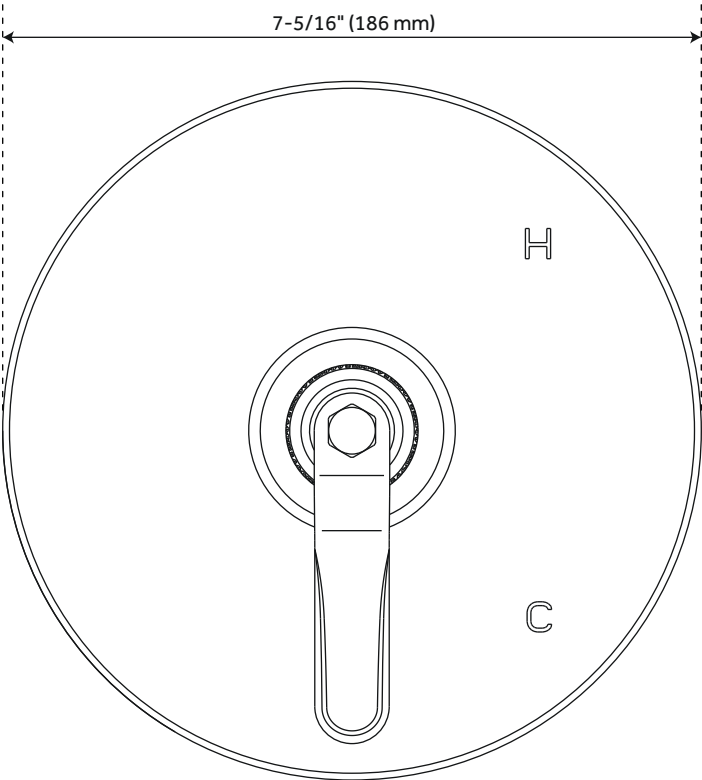

GUNTHER PRESSURE BALANCE SHOWER VALVE TRIM

SKU: 953361

All dimensions and specifications are nominal and may vary. Use actual products for accuracy in critical situations.

Code: SHGU8010