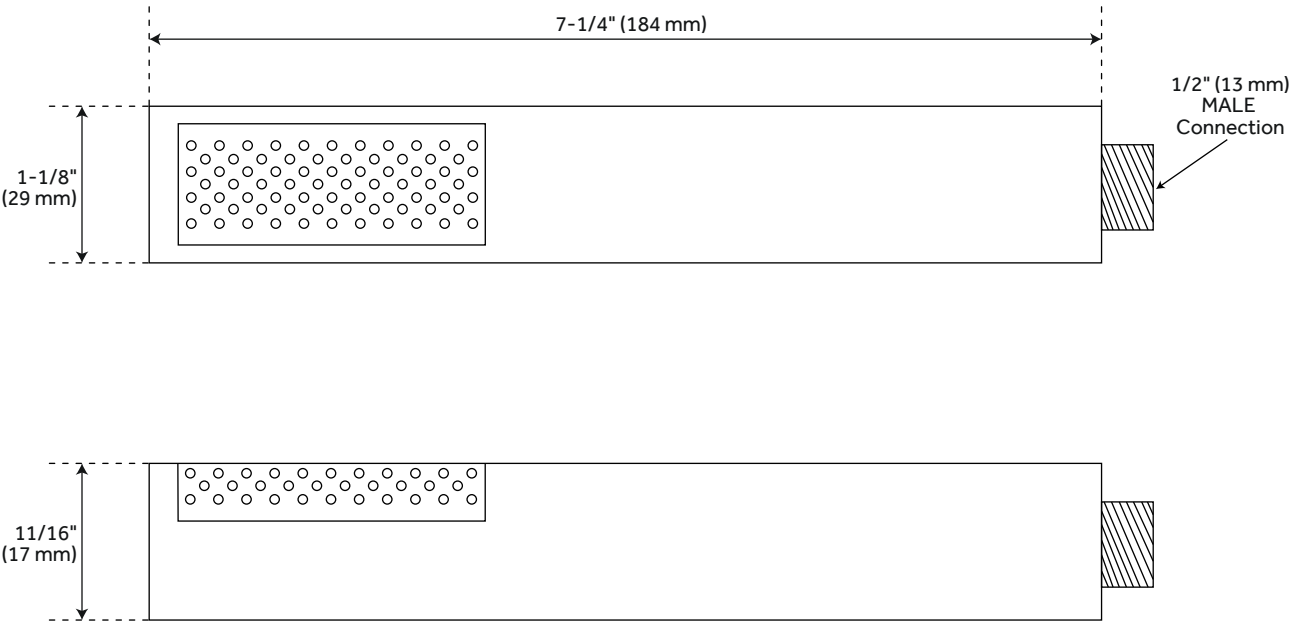

GUNTHER HAND SHOWER

SKU: 953361

All dimensions and specifications are nominal and may vary. Use actual products for accuracy in critical situations.

Code: SHHS4150G