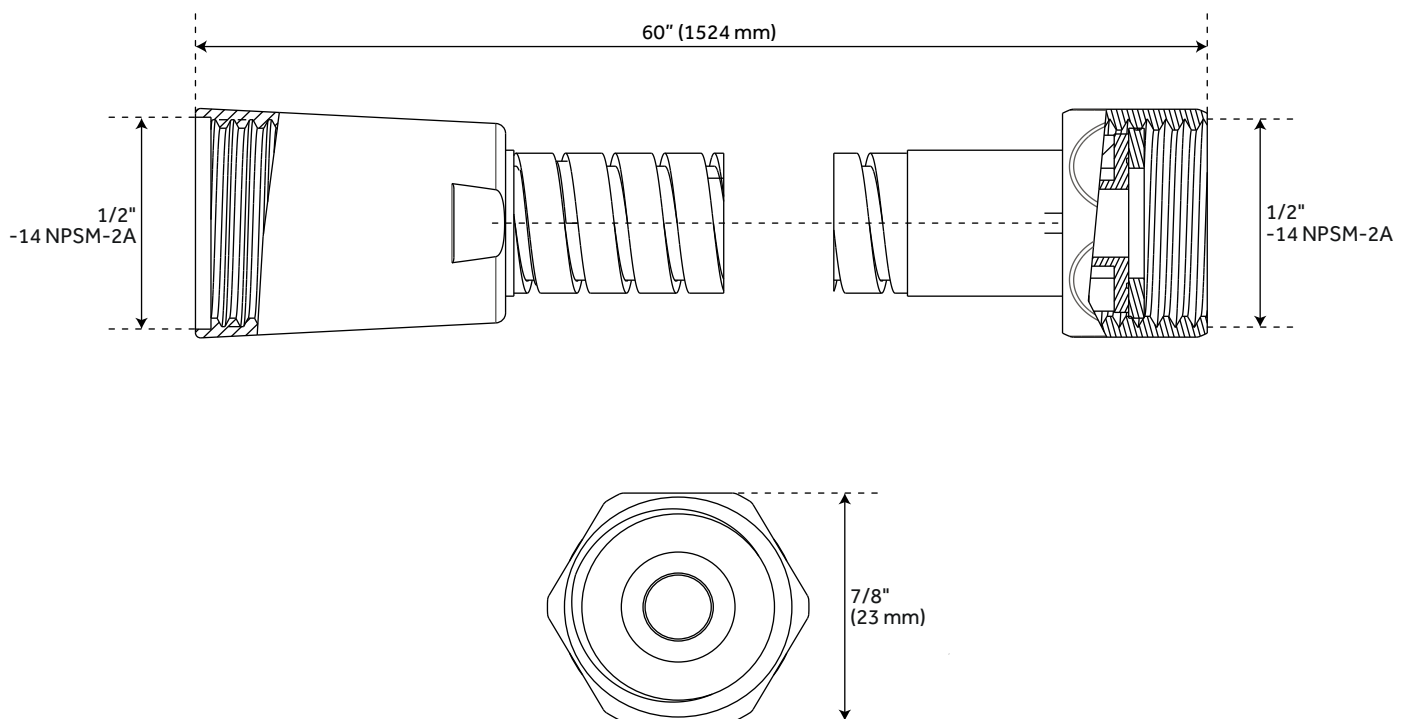

## FEATURES

Features: Pressure Balanced;Hand Shower Included  
Design: Industrial  
Material: Brass  
Assembly Required: No  
Shape: Round  
Handle Type: Lever  
Shower Head Installation Type: Wall  
Number of Shower Heads: 1  
Shower Head Diameter: 8"  
Shower Head Material: Brass  
Shower Head Spray: Rainfall  
Shower Arm Included: Yes  
Shower Arm Extension: 12"  
Shower Arm Height: 1-9/16"  
Shower Head IPS: 1-1/2"  
Shower Head Swivel: Yes  
Tub Filler Spout Reach: 5"  
Slide Bar Length: 28"  
Hand Shower Length: 7-1/4"  
Hand Shower Hose Length: 60"  
Hand Shower Material: ABS  
Hand Shower Flow Rate: 1.8 gpm (6.8 l/min) @ 80 psi  
Water Connection Included: Yes  
Diverter Included: Yes  
Diverter Outlets: 3  
Shower Head Flow Rate: 1.8 gpm (6.8 l/min) @ 80 psi

# GUNTHER SLIDE BAR

SKU: 953361

All dimensions and specifications are nominal and may vary. Use actual products for accuracy in critical situations.

Code: SHSB3040

# GUNTHER HAND SHOWER HOSE

SKU: 953361

All dimensions and specifications are nominal and may vary. Use actual products for accuracy in critical situations.

Code: SHH1010