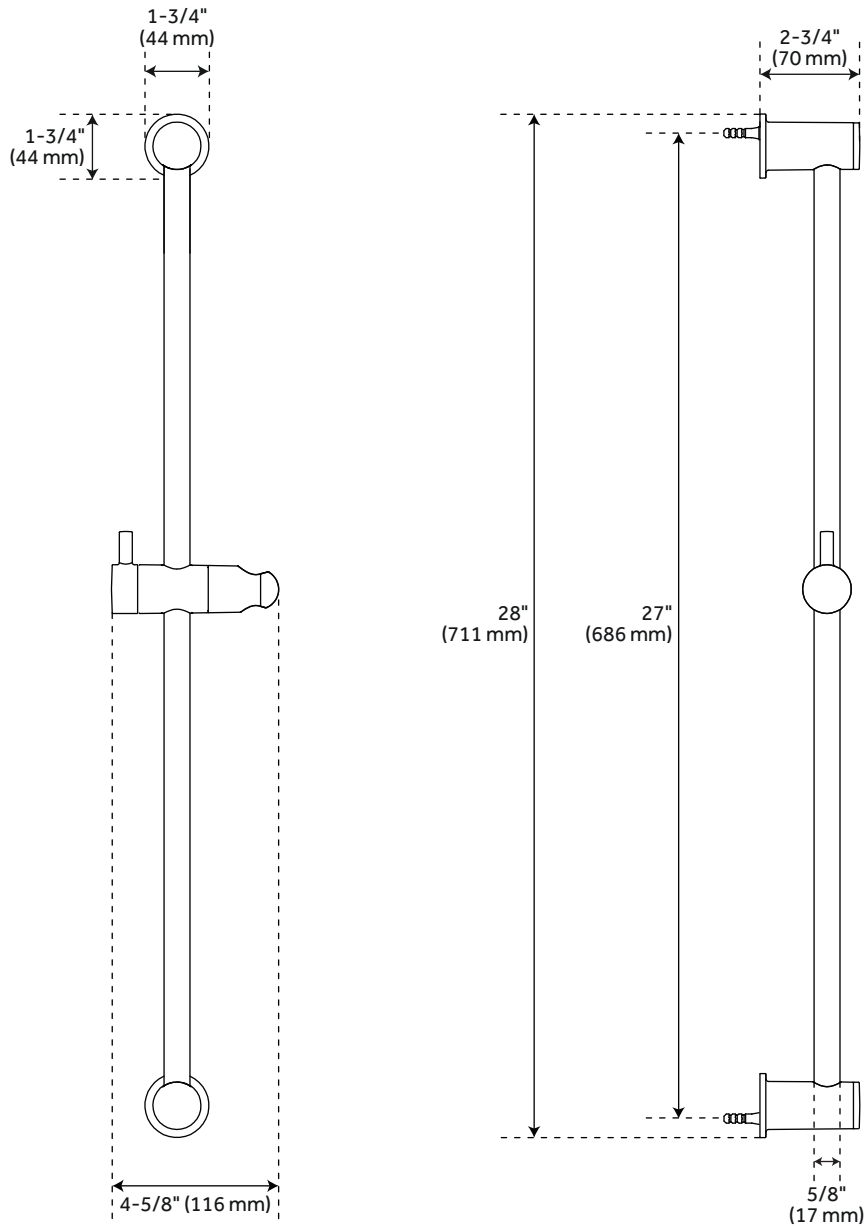

GUNTHER SLIDE BAR

SKU: 953361

All dimensions and specifications are nominal and may vary. Use actual products for accuracy in critical situations.

Code: SHSB3040