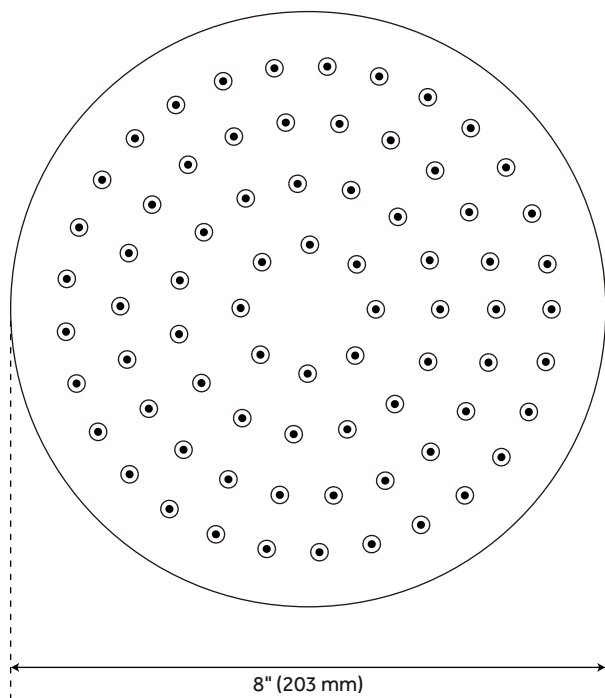

GUNTHER WALL-MOUNT SHOWER HEAD

SKU: 953361

All dimensions and specifications are nominal and may vary. Use actual products for accuracy in critical situations.

Code: SHRSB820RG