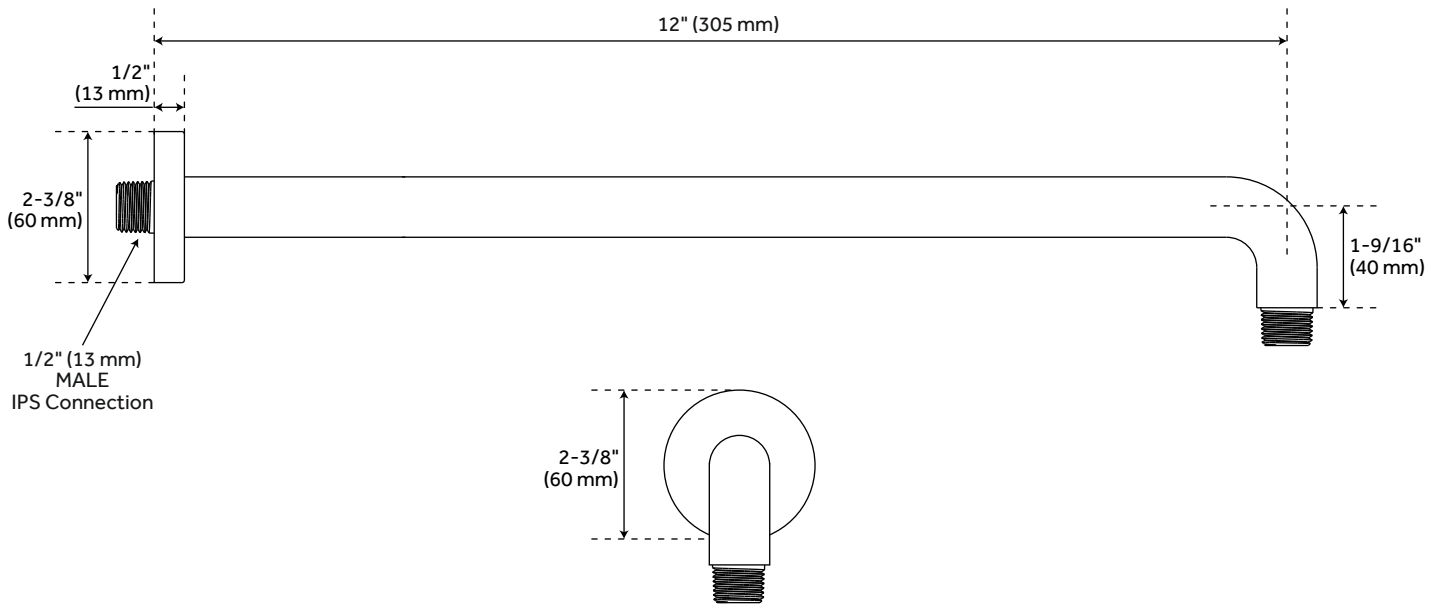

GUNTHER WALL-MOUNT SHOWER ARM

SKU: 953361

All dimensions and specifications are nominal and may vary. Use actual products for accuracy in critical situations.

Code: SHRSA120