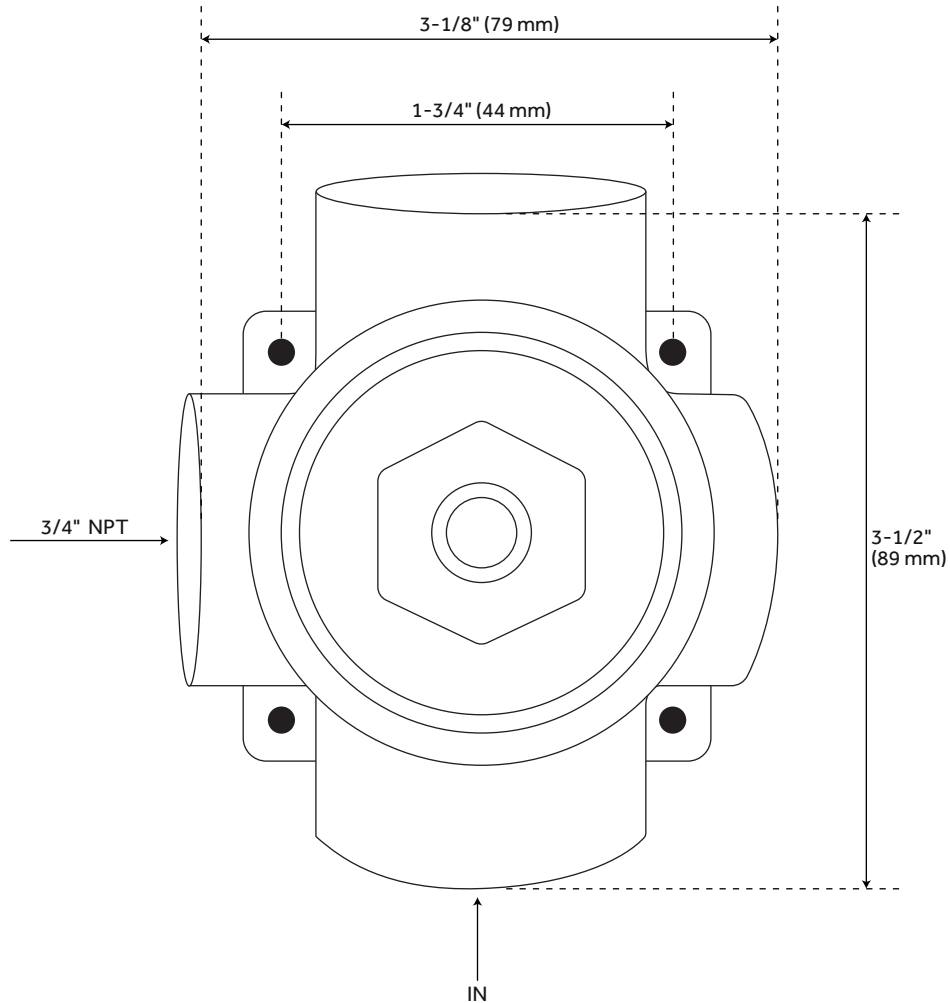

## FEATURES

Features: Pressure Balanced;Hand Shower Included  
Design: Industrial  
Material: Brass  
Assembly Required: No  
Shape: Round  
Handle Type: Lever  
Shower Head Installation Type: Wall  
Number of Shower Heads: 1  
Shower Head Diameter: 8"  
Shower Head Material: Brass  
Shower Head Spray: Rainfall  
Shower Arm Included: Yes  
Shower Arm Extension: 12"  
Shower Arm Height: 1-9/16"  
Shower Head IPS: 1-1/2"  
Shower Head Swivel: Yes  
Tub Filler Spout Reach: 5"  
Slide Bar Length: 28"  
Hand Shower Length: 7-1/4"  
Hand Shower Hose Length: 60"  
Hand Shower Material: ABS  
Hand Shower Flow Rate: 1.8 gpm (6.8 l/min) @ 80 psi  
Water Connection Included: Yes  
Diverter Included: Yes  
Diverter Outlets: 3  
Shower Head Flow Rate: 1.8 gpm (6.8 l/min) @ 80 psi

# GUNTHER IN-WALL SHOWER DIVERTER TRIM

SKU: 953361

All dimensions and specifications are nominal and may vary. Use actual products for accuracy in critical situations.

Code: SHGU9005

# GUNTHER OPTIONAL ROUGH-IN VALVE FOR DIVERTER VALVE TRIM

SKU: 953361

All dimensions and specifications are nominal and may vary. Use actual products for accuracy in critical situations.

Code: SH6103

# GUNTHER WALL-MOUNT SHOWER HEAD

SKU: 953361

All dimensions and specifications are nominal and may vary. Use actual products for accuracy in critical situations.

Code: SHRSB820RG