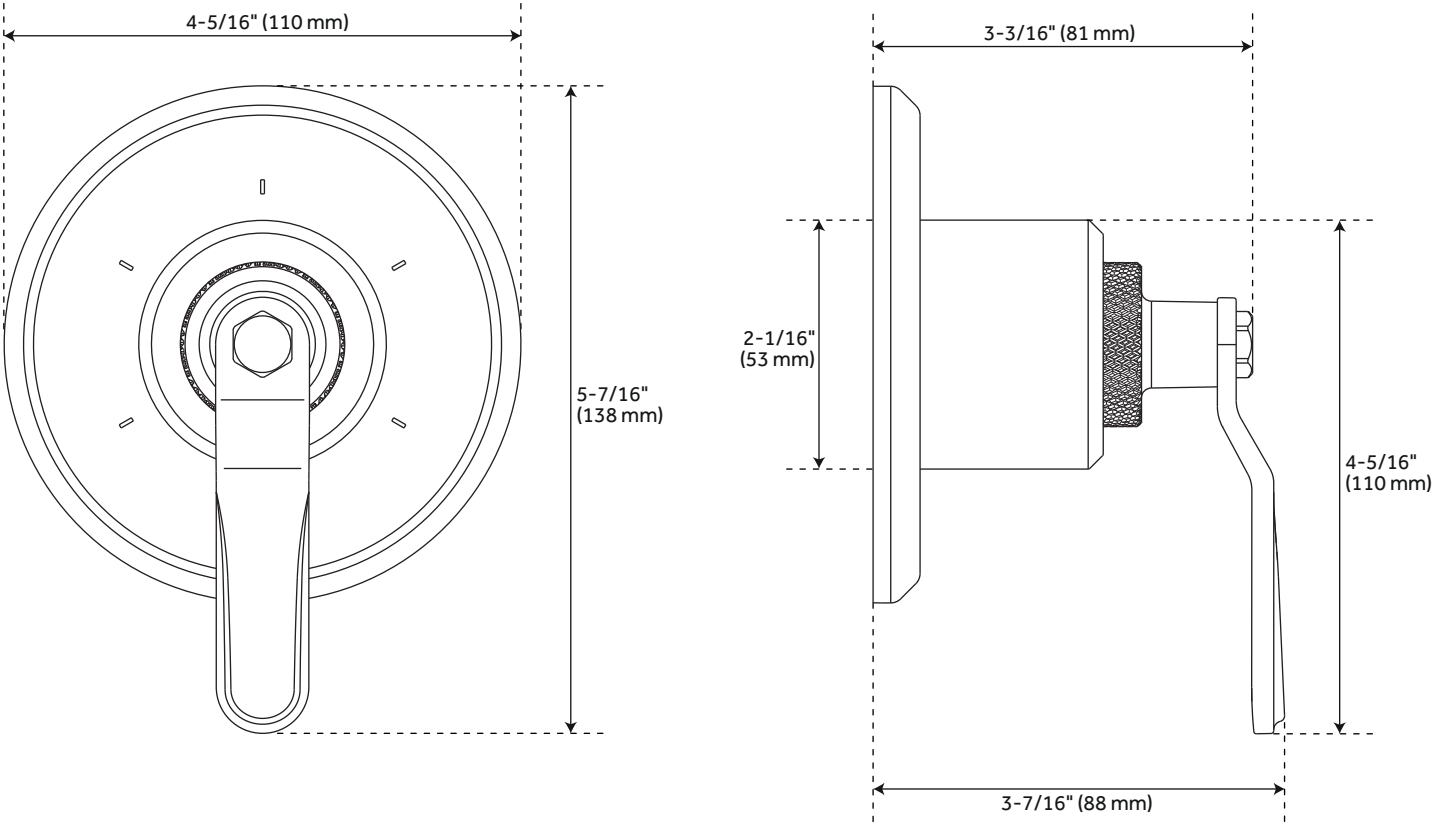

## FEATURES

Features: Pressure Balanced;Hand Shower Included  
Design: Industrial  
Material: Brass  
Assembly Required: No  
Shape: Round  
Handle Type: Lever  
Shower Head Installation Type: Wall  
Number of Shower Heads: 1  
Shower Head Diameter: 8"  
Shower Head Material: Brass  
Shower Head Spray: Rainfall  
Shower Arm Included: Yes  
Shower Arm Extension: 12"  
Shower Arm Height: 1-9/16"  
Shower Head IPS: 1-1/2"  
Shower Head Swivel: Yes  
Tub Filler Spout Reach: 5"  
Slide Bar Length: 28"  
Hand Shower Length: 7-1/4"  
Hand Shower Hose Length: 60"  
Hand Shower Material: ABS  
Hand Shower Flow Rate: 1.8 gpm (6.8 l/min) @ 80 psi  
Water Connection Included: Yes  
Diverter Included: Yes  
Diverter Outlets: 3  
Shower Head Flow Rate: 1.8 gpm (6.8 l/min) @ 80 psi

# GUNTHER OPTIONAL ROUGH-IN VALVE FOR PRESSURE BALANCE VALVE TRIM

SKU: 953361

All dimensions and specifications are nominal and may vary. Use actual products for accuracy in critical situations.

Code: SH4001

# GUNTHER IN-WALL SHOWER DIVERTER TRIM

SKU: 953361

All dimensions and specifications are nominal and may vary. Use actual products for accuracy in critical situations.

Code: SHGU9005

# GUNTHER WALL-MOUNT SHOWER HEAD

SKU: 953361

All dimensions and specifications are nominal and may vary. Use actual products for accuracy in critical situations.

Code: SHRSB820RG