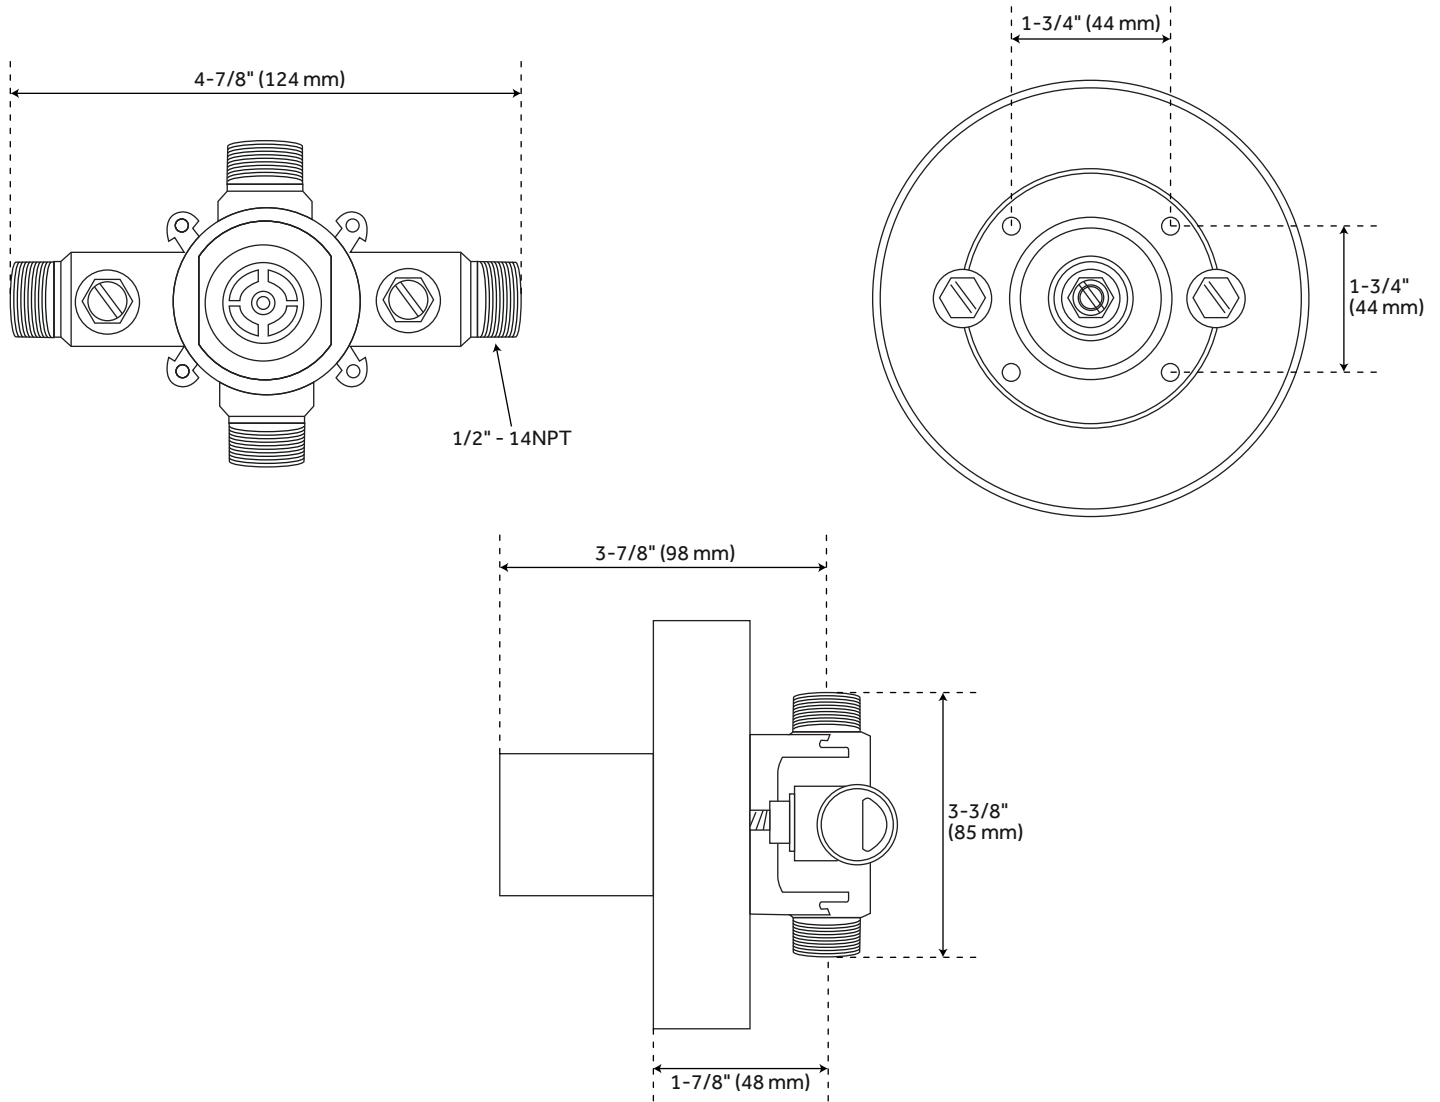

GUNTHER OPTIONAL ROUGH-IN VALVE FOR PRESSURE BALANCE VALVE TRIM

SKU: 953361

All dimensions and specifications are nominal and may vary. Use actual products for accuracy in critical situations.

Code: SH4001