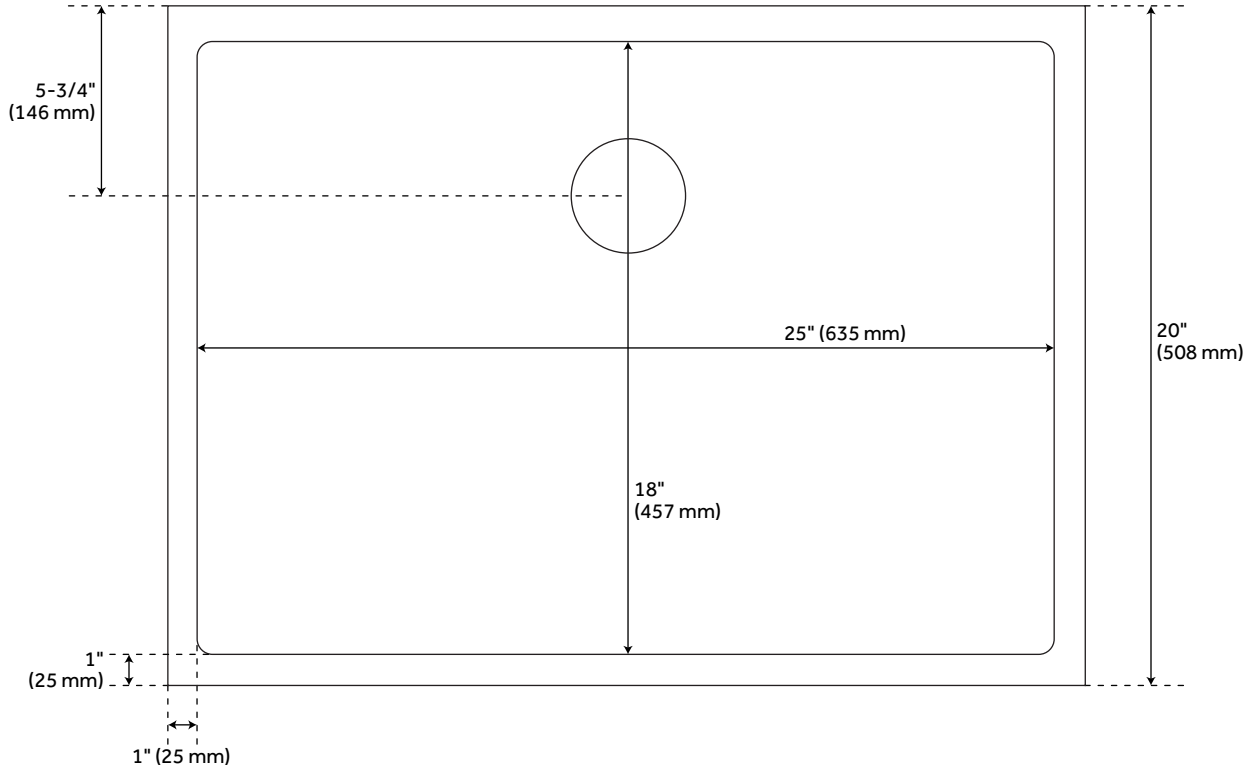

27" ATWOOD STAINLESS STEEL FARMHOUSE SINK

SKU: 478416
Code: SH478416

FEATURES

Material: Stainless Steel
Product Finish: Stainless Steel
Installation Type: Farmhouse
Shape: Rectangle
Drain Placement: Center Rear
Fits Drain Hole Size: 3-1/2"
Faucet Centers: No Faucet Hole
Overflow Hole: No
Mounting Hardware Included: No

ASME A112.19.3/CSA B45.4, Massachusetts Accepted, LISTED ID: SH229012SS

ADDITIONAL FEATURES

- Made of 16-gauge, 304-grade stainless steel.
- Handcrafted with matte finish.
- Apron height: 9"

REVISED 7/10/2024

27" ATWOOD STAINLESS STEEL FARMHOUSE SINK

SKU: 478416
Code: SH478416

All dimensions and specifications are nominal and may vary. Use actual products for accuracy in critical situations.