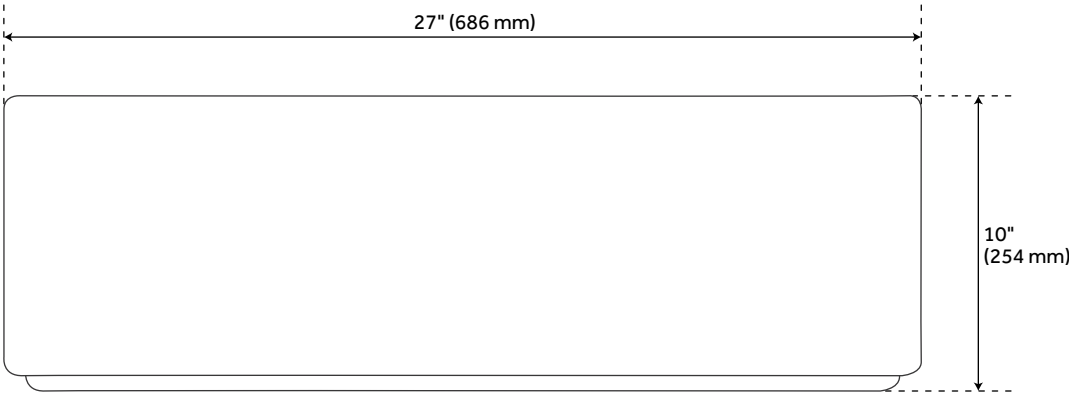

27" ATWOOD STAINLESS STEEL FARMHOUSE SINK

SKU: 478416
Code: SH478416

All dimensions and specifications are nominal and may vary. Use actual products for accuracy in critical situations.