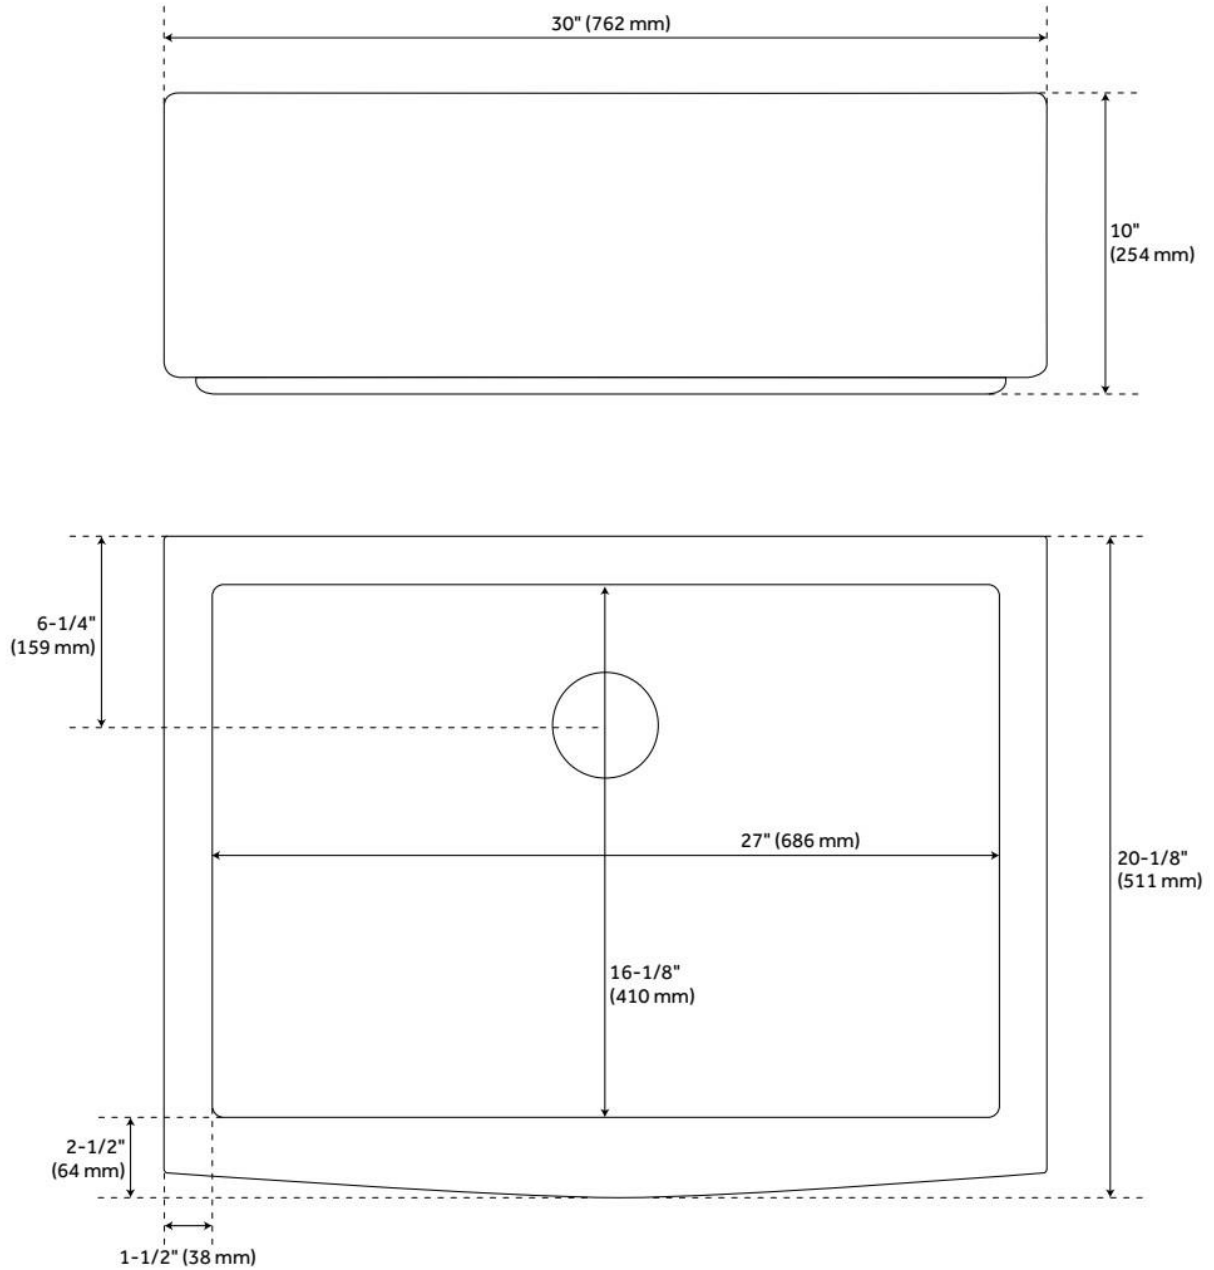

30" FOURNIER STAINLESS STEEL FARMHOUSE SINK - CURVED APRON

SKU: 478421
Code: SH478421

REVISED 7/15/2024