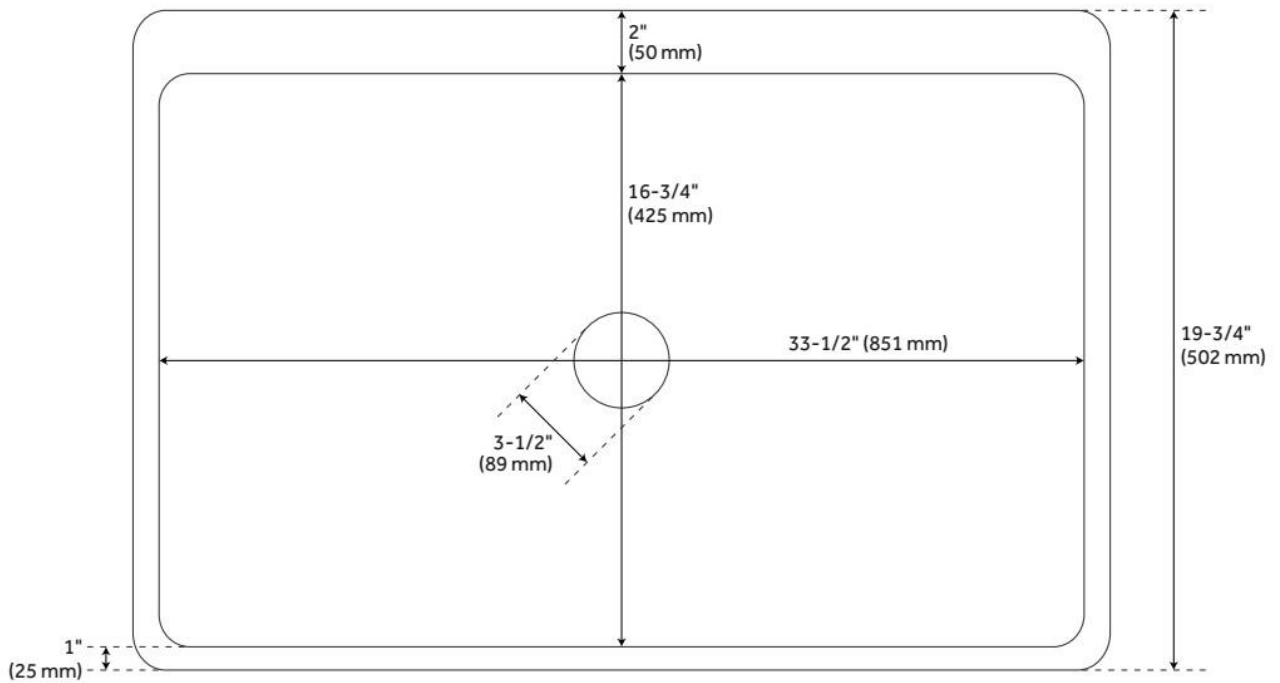

36" GALLO FIRECLAY FARMHOUSE SINK - WHITE

SKU: 478346
Code: SH478346

REVISED 7/25/2024