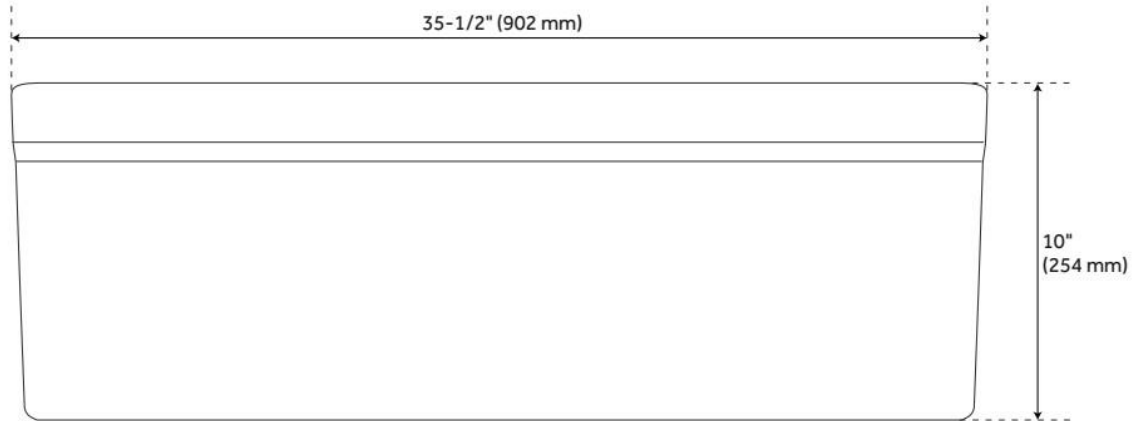

36" GALLO FIRECLAY FARMHOUSE SINK - WHITE

SKU: 478346
Code: SH478346

REVISED 7/25/2024