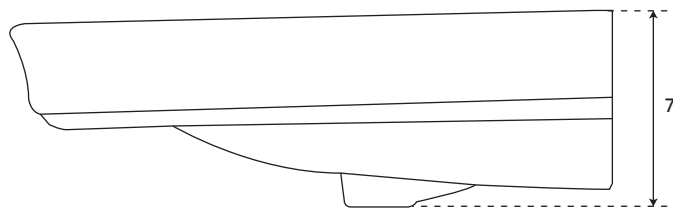

HALYARD

CONSOLE SINK

SKU: 949781, 455434, 455435

FEATURES

- Length: 26-3/4"
- Width: 21-3/8"
- Basin Length: 19"
- Basin Width: 12-1/2"
- Basin Depth: 4-1/2"
- Water Depth to Overflow: 3-3/4"
- Fits Drain Hole Size: 1-1/2"

CODES/STANDARDS

- cUPC
- ASME A112.19.3/CSA B45.4
- Massachusetts Accepted