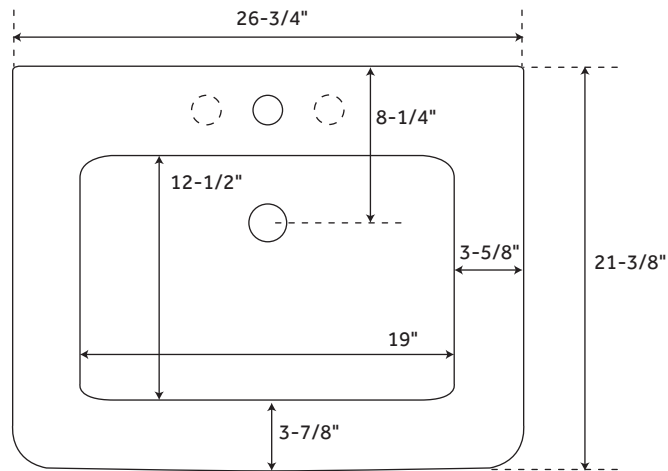

### FEATURES

Length: 22-1/4"

Width: 18-3/4"

Height: 32-1/4"

### PRODUCT IMAGE

All dimensions and specifications are nominal and may vary. Use actual products for accuracy in critical situations.

PAGE 2  
Code: SHCL100

### FEATURES

- Length: 26-3/4"
- Width: 21-3/8"
- Basin Length: 19"
- Basin Width: 12-1/2"
- Basin Depth: 4-1/2"
- Water Depth to Overflow: 3-3/4"
- Fits Drain Hole Size: 1-1/2"