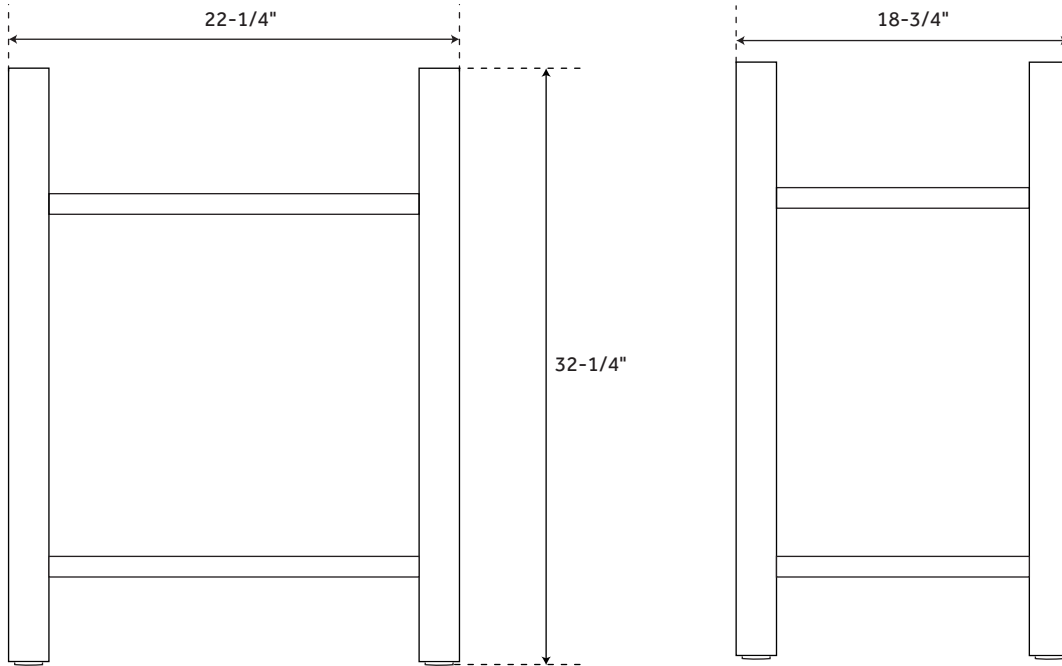

## FEATURES

Shape: Rectangular  
Number of Basins: 1  
Sink Installation: Integral  
Product Color: White  
Overflow Hole: Yes  
Item Weight (LBS): 67  
Exterior Treatment: Smooth  
Interior Treatment: Smooth  
Drain Included: Optional  
Faucet Included: No  
Sink Material: Porcelain

### FEATURES

Length: 22-1/4"

Width: 18-3/4"

Height: 32-1/4"

### FEATURES

- Length: 26-3/4"
- Width: 21-3/8"
- Basin Length: 19"
- Basin Width: 12-1/2"
- Basin Depth: 4-1/2"
- Water Depth to Overflow: 3-3/4"
- Fits Drain Hole Size: 1-1/2"